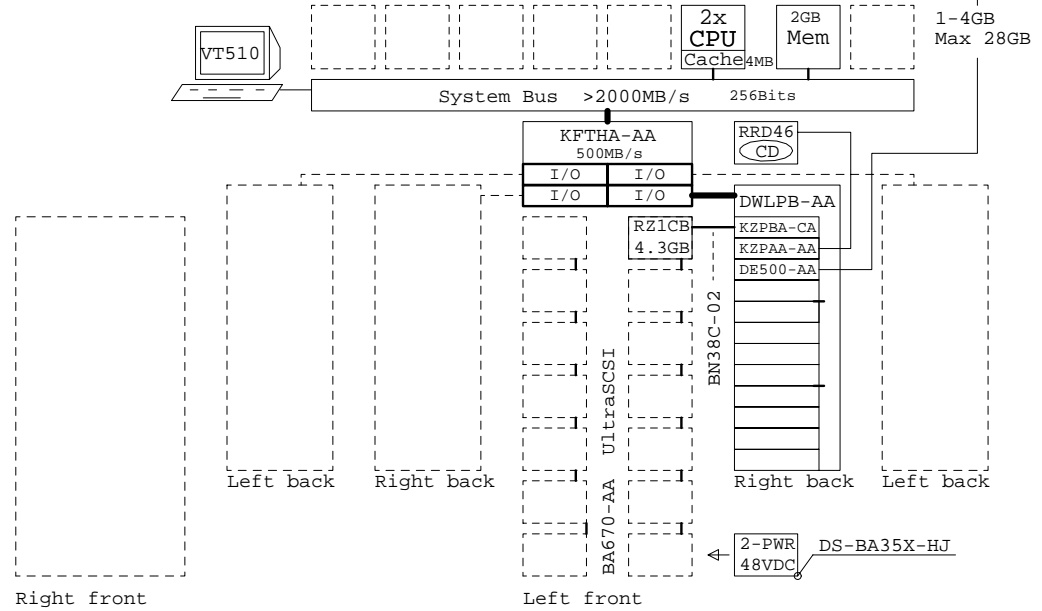

AlphaServer 8400 5/625 Systems

Expanded Base Server

DA-292GF-CA/CB UNIX 2GB
DA-292GG-CA/CB UNIX 4GB

DY-292GF-CA/CB OVMS 2GB
DY-292GG-CA/CB OVMS 4GB
208/416V

Memory modules Additional CPU modules

MS7CC-EA	1GB	758P2-AX	UNIX 2-cpu
MS7CC-FA	2GB	758P1-AX	OVMS 2-cpu
MS7CC-GA	4GB		

More options

DS-RZ1CB-VW	4.3GB UltraSCSI disk
DS-RZ1DB-VW	9.0GB UltraSCSI disk
DS-RZ1EF-VW	18GB UltraSCSI disk
DE500-AA	Fast Ethernet 10/100
DE450-CA	Ethernet, thin/thic/twis
DEFPA-AB	FDDI adapter, SAS MMF
DEFPA-DB	FDDI adapter, DAS MMF
DEFPA-UB	FDDI adapter, SAS TP-PMD
PBXNP-AA	Token ring adapter
CIPCA-BA	CI controller
KZPSA-BB	SCSI FWD controller
KZPBA-CA	UltraSCSI SE controller
KZPBA-CB	UltraSCSI Dif controller

Expanded Base Server

DIGITAL UNIX or
OpenVMS
625MHz EV56 **AlphaServer 8400**

AlphaServer 8400

H7263-AA/AB
Power supply 206/418V