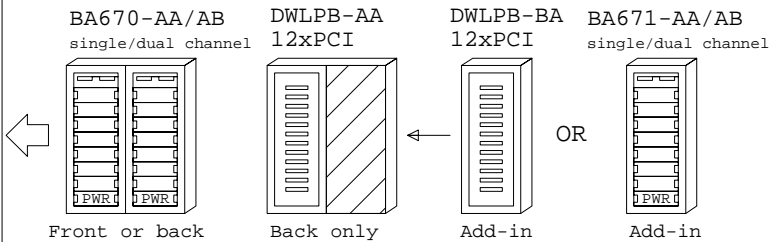

Licenses included:

- DIGITAL UNIX V4.0d, Base license, Unlimited User license, Server Extension license, and Internet Access Software license and Netscape's Enterprise Server 3.0.
- OpenVMS V7.1-1H1, Base license and DIGITAL Enterprise Integration Package.

@625MHz
SPECint95 18.4
SPECfp95 56.0
SPECweb96 xxxxx
TPC xxxxx@xxx

Software Processor Code: Q

digital 24-Sep-1998 GEA849
<http://www.digital.com/golden-eggs>

8400

AlphaServer 8400 5/625 Systems
GOLDEN EGGS Visual Configurations, Helsinki