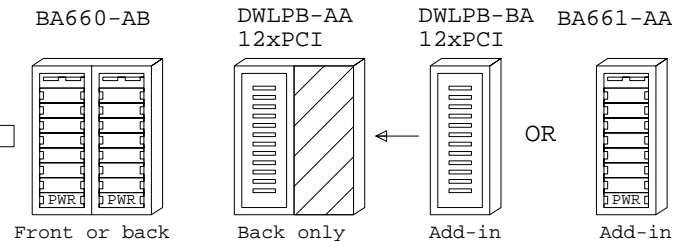

W-NT kit

QB-5YUAA-WC W-NT kit 4.0/English
 1-16 CPUs

Windows NT
 625MHz EV56
 440MHz

AlphaServer 8400

AlphaServer 8400

H7263-AA/AB
 Power supply 206/418V

Licenses included:

Microsoft Windows NT Server
 4.0/Enterprise Edition