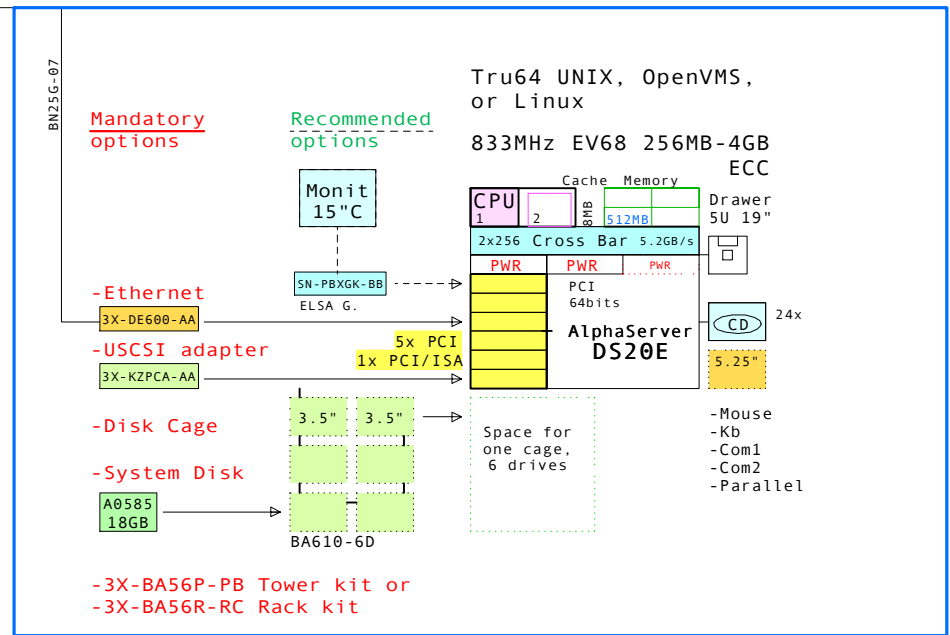

#3 SVGA color monitor   **#4** Select a keyboard and one powercord for pedestal.

15" 3R-A2832-AA	SN-LKQ47 -AE GB -AG G -AM S	BN19C-2E Europe
17" 3R-A2261-AA	UNIX, Lin -AB B -AH NL -AN N	BN19A-2E GB
Europe	-AD DK -AI I -AP F	BN19E-2E CH
BN39C-02 2m ext.cable	LK461 -AF FI -AK CH -AS E	BN19K-2E DK
	OVMS	BN19Z-2E I

Internal options

Memory expansion	Additional CPUs	3rd Power
DIMM-kits		
MS340-CA 256MB	KN312-BB UNIX 833MHz	FR-H7910-AA For N+1
MS340-DA 512MB	KN312-BC OVMS 833MHz	
MS340-EA 1GB	KN312-BD Linux 833MHz	

Internal storage

Tape storage	
TLZ10-LB	12/24GB DAT SCSI tape
3X-BC56C-2F	SCSI cable for tape
Disk storage	
3R-A0584-AA	9.2GB Ultra3 U-disk 10k
3R-A0585-AA	18.2GB Ultra3 U-disk 10k
3R-A0919-AA	36.4GB Ultra3 U-disk 10k
3X-KZPCA-AA	LVD SCSI adapter
KZPBA-CA	UltraSCSI SE adapter
BN38C-02	2m SCSI cable, 68HD-VHDCI.
KZPAC-CB	RAID 3-port, 8MB cache
KZPSC-UB	Cache battery
BN37A-02	2m SCSI cbl VHDCI-VHDCI.

Controllers

SN-PBXGK-BB	ELSA Gloria Graph. 8MB
3X-DEPVD-AA	Permedia 2 + Ethernet
3X-DE600-AA	Fast Ethernet 10/100
3X-DEFPA-DC	FDDI DAS MMF SC
DEGPA-SA	Gigabit Ethernet
KZPBA-CB	UltraSCSI Diff, 68HD

External options

Tape storage	
DS-TZ89N-TA	35/70GB DLT tape, TT
BN21K-02	SCSI cable, FWD
BN19C-2E	Power cord, Europe
KZPBA-CA	UltraSCSI SE adapter

Licenses included:

- DIGITAL UNIX V4.0F, Base license, Unlimited User license, Server Extension license, and Internet Access Software license and Netscape's Enterprise Server 3.0.
- OpenVMS V7.2-1, Base license and DIGITAL Enterprise Integration Package.

	@833MHz	@667MHz
SPECint2000	571	444
SPECfp2000	784	577

Software Processor Code: **E**

COMPAQ	02-Jul-2001	GEADS20E4
	Matti.Patari@compaq.com	

AlphaServer DS20E 833MHz Syst.
GOLDEN EGGS Visuals, Helsinki