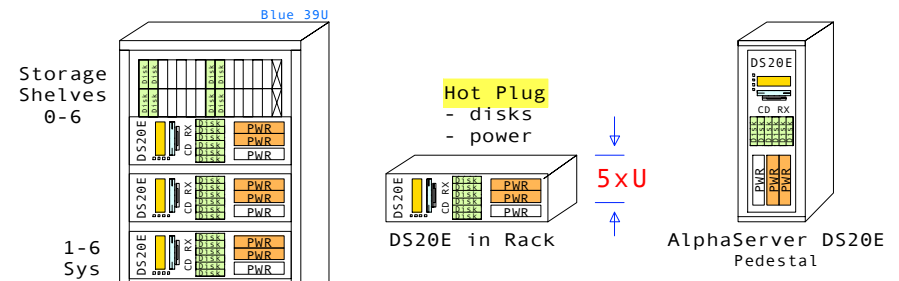

#3 SVGA color monitor   **#4** Select a keyboard and one powercord for pedestal.

15" 3R-A2832-AA	SN-LKQ47 -AE GB -AG G -AM S	BN19C-2E Europe
17" 3R-A2261-AA	UNIX, Lin -AB B -AH NL -AN N	BN19A-2E GB
Europe	-AD DK -AI I -AP F	BN19E-2E CH
BN39C-02 2m ext.cable	LK461 -AF FI -AK CH -AS E	BN19K-2E DK
	OVMS	BN19Z-2E I

Internal options

Memory expansion	Additional CPUs	3rd Power
DIMM-kits		
MS340-CA 256MB	KN312-BB UNIX 833MHz	FR-H7910-AA For N+1
MS340-DA 512MB	KN312-BC OVMS 833MHz	
MS340-EA 1GB	KN312-BD Linux 833MHz	

Internal storage

Tape storage	
TLZ10-LB	12/24GB DAT SCSI tape
3X-BC56C-2F	SCSI cable for tape
Disk storage	
3R-A0584-AA	9.2GB Ultra3 U-disk 10k
3R-A0585-AA	18.2GB Ultra3 U-disk 10k
3R-A0919-AA	36.4GB Ultra3 U-disk 10k
3X-KZPCA-AA	LVD SCSI adapter
KZPBA-CA	UltraSCSI SE adapter
BN38C-02	2m SCSI cable, 68HD-VHDCI.
KZPAC-CB	RAID 3-port, 8MB cache
KZPSC-UB	Cache battery
BN37A-02	2m SCSI cbl VHDCI-VHDCI.

Controllers

SN-PBXGK-BB	ELSA Gloria Graph. 8MB
3X-DEPVD-AA	Permedia 2 + Ethernet
3X-DE600-AA	Fast Ethernet 10/100
3X-DEFPA-DC	FDDI DAS MMF SC
DEGPA-SA	Gigabit Ethernet
KZPBA-CB	UltraSCSI Diff, 68HD

External options

Tape storage	
DS-TZ89N-TA	35/70GB DLT tape, TT
BN21K-02	SCSI cable, FWD
BN19C-2E	Power cord, Europe
KZPBA-CA	UltraSCSI SE adapter

Licenses included:

- DIGITAL UNIX V4.0F, Base license, Unlimited User license, Server Extension license, and Internet Access Software license and Netscape's Enterprise Server 3.0.
- OpenVMS V7.2-1, Base license and DIGITAL Enterprise Integration Package.

	@833MHz	@667MHz
SPECint2000	571	444
SPECfp2000	784	577

Software Processor Code: **E**

COMPAQ	02-Jul-2001	GEADS20E4
	Matti.Patari@compaq.com	

AlphaServer DS20E 833MHz Syst.
GOLDEN EGGS Visuals, Helsinki