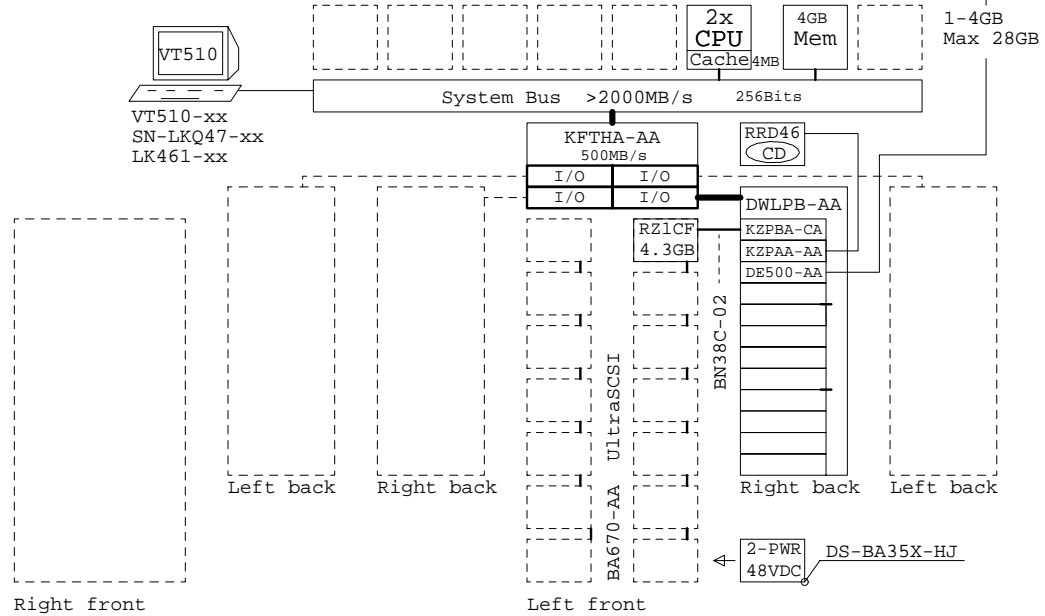

AlphaServer GS140 6/525 Systems

Expanded Base Server Systems

DA-393GG-AA/AB Digital UNIX 4GB

DY-393GG-AA/AB OpenVMS 4GB
208/416V

Memory modules Additional CPU modules

MS7CC-EA	1GB	762P2-AX	UNIX 2-cpu
MS7CC-FA	2GB	762P1-AX	OVMS 2-cpu
MS7CC-GA	4GB		

More options

DS-RZ1CF-VW 4.3GB UltraSCSI disk
DS-RZ1DF-VW 9.0GB UltraSCSI disk
DS-RZ1EF-VW 18GB UltraSCSI disk

DE500-AA	Fast Ethernet 10/100
DE450-CA	Ethernet, thin/thic/twis
DEFPA-AB	FDDI adapter, SAS MMF
DEFPA-DB	FDDI adapter, DAS MMF
DEFPA-UB	FDDI adapter, SAS TP-PMD
PBXNP-AA	Token ring adapter
CIPCA-BA	CI controller
KZPSA-BB	SCSI FWD controller
KZPBA-CA	UltraSCSI SE controller
KZPBA-CB	UltraSCSI Dif controller

Expanded Base Server

DIGITAL UNIX or
OpenVMS
525MHz EV6 **AlphaServer GS140**

AlphaServer GS140

H7263-AA/AB
Power supply 206/418V