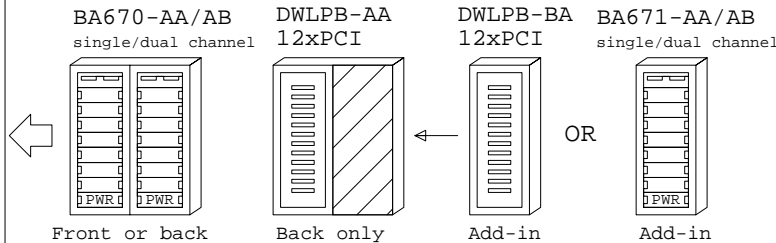

Licenses included:

- DIGITAL UNIX V4.0e, Base license, Unlimited User license, Server Extension license, and Internet Access Software license and Netscape's Enterprise Server 3.0.
- OpenVMS V7.1-2, Base license and DIGITAL Enterprise Integration Package.

@525MHz
SPECint95 30
SPECfp95 50
SPECweb96 14000
TPC 37540@$79

Software Processor Code: Q

COMPAQ 02-Jan-1999 GEAGS1401
<http://www.digital.com/golden-eggs>

AlphaServer GS140 6/525 Systems
GOLDEN EGGS Visual Configurations, Helsinki