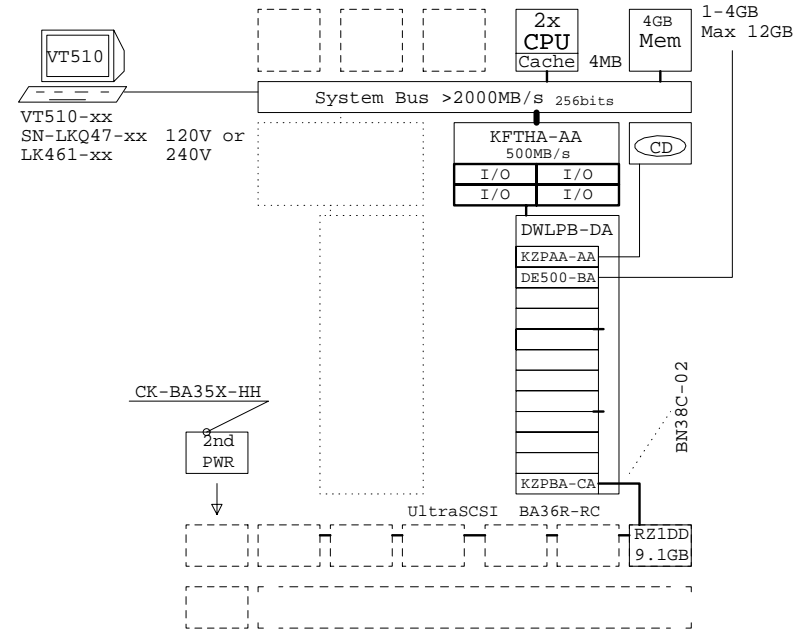

AlphaServer GS60E 6/525 Systems

Tru64 UNIX or
OpenVMS
525MHz EV6

AlphaServer GS60E

BN25G-07

Expanded Base Servers

DA-483GE-AA/AB	Tru64 UNIX	1GB
DA-483GG-AA/AB	Tru64 UNIX	4GB
DY-483GE-AA/AB	OpenVMS	1GB
DY-483GG-AA/AB	OpenVMS	4GB

120/240V

Additional Dual CPU modules

762P2-AX	UNIX 2-cpu
762P1-AX	OVMS 2-cpu

Memory modules

MS7CC-EA	1GB
MS7CC-FA	2GB
MS7CC-GA	4GB

Disk drives

DS-RZ1DD-VW	9.1GB UltraSCSI disk	10k
DS-RZ1ED-VW	18 GB UltraSCSI disk	10K
DS-RZ1FB-VW	36 GB UltraSCSI disk	10k

Graphics console

3X-KFE72-LA
SN-PBXGK-BB

PCI options

DE500-AA	Fast Ethernet 10/100
DE450-CA	Ethernet, thin/thic/twis
DEFPA-AB	FDDI adapter, SAS MMF
DEFPA-DB	FDDI adapter, DAS MMF
DEFPA-UB	FDDI adapter, SAS TP-PMD
CIPCA-BA	CI controller
KZPBA-CA	UltraSCSI SE controller
KZPBA-CB	UltraSCSI Dif controller

AlphaServer GS60E

7 Slots total

CPU 1-3 Min/Max
Mem 1-3
I/O 1-3

BA36R-RC Single ch
BA36R-RD Dual ch

Licenses included:

- DIGITAL UNIX V4.0E, Base license, Unlimited User license, Server Extension license, and Internet Access Software license and Netscape's Enterprise Server 3.0.
- OpenVMS V7.1-2, Base license and DIGITAL Enterprise Integration Package.

	@525MHz
SPECint95	30
SPECfp95	50
SPECweb96	14000
TPC	37540@$79

Software Processor Code: G

COMPAQ	19-Aug-1999	GEAGS60E1
	www.digital.com/golden-eggs	

AlphaServer GS60E 6/525 Systems
GOLDEN EGGS Visual Configurations, Helsinki