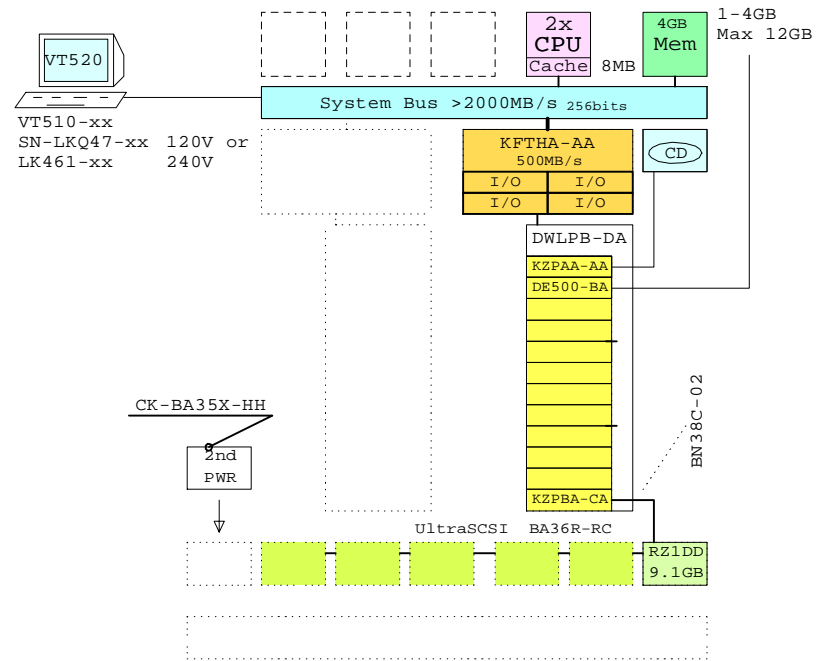

AlphaServer GS60E 6/700 Systems

Expanded Base Servers

DA-484GE-AA/AB	Tru64 UNIX	1GB
DA-484GG-AA/AB	Tru64 UNIX	4GB
DY-484GE-AA/AB	OpenVMS	1GB
DY-484GG-AA/AB	OpenVMS	4GB

120/240V

Additional Dual CPU modules

3X-764P2-AX	UNIX	2-cpu
3X-764P1-AX	OVMS	2-cpu

Memory modules

MS7CC-EA	1GB	4GB Mem
MS7CC-FA	2GB	
MS7CC-GA	4GB	

Disk drives

DS-RZ1DD-VW	9.1GB	UltraSCSI	disk	10k
DS-RZ1ED-VW	18 GB	UltraSCSI	disk	10K
DS-RZ1FB-VW	36 GB	UltraSCSI	disk	10k

Graphics console

3X-KFE72-LA	
SN-PBXGK-BB	

PCI options

DE500-AA	Fast Ethernet 10/100
DE450-CA	Ethernet, thin/thic/twis
DEFPA-AB	FDDI adapter, SAS MMF
DEFPA-DB	FDDI adapter, DAS MMF
DEFPA-UB	FDDI adapter, SAS TP-PMD
CIPCA-BA	CI controller
KZPBA-CA	UltraSCSI SE controller
KZPBA-CB	UltraSCSI Dif controller

Tru64 UNIX or
OpenVMS
700MHz EV6

AlphaServer GS60E

AlphaServer GS60E

7 Slots total

CPU 1-4 Min/Max
Mem 1-3
I/O 1-3

DWLPB-DA PCI

BA36R-RC Single ch
BA36R-RD Dual ch

Licenses included:

- DIGITAL UNIX V4.0E, Base license, Unlimited User license, Server Extension license, and Internet Access Software license and Netscape's Enterprise Server 3.0.
- OpenVMS V7.1-2, Base license and DIGITAL Enterprise Integration Package.

@700MHz
SPECint95 39
SPECfp95 68
SPECweb96
TPC 32515@5$1

Software Processor Code: G

COMPAQ	01-Nov-1999	GEAGS60E2
	Matti.Patari@compaq.com	

AlphaServer GS60E 6/700 System
GOLDEN EGGS Visuals, Helsinki