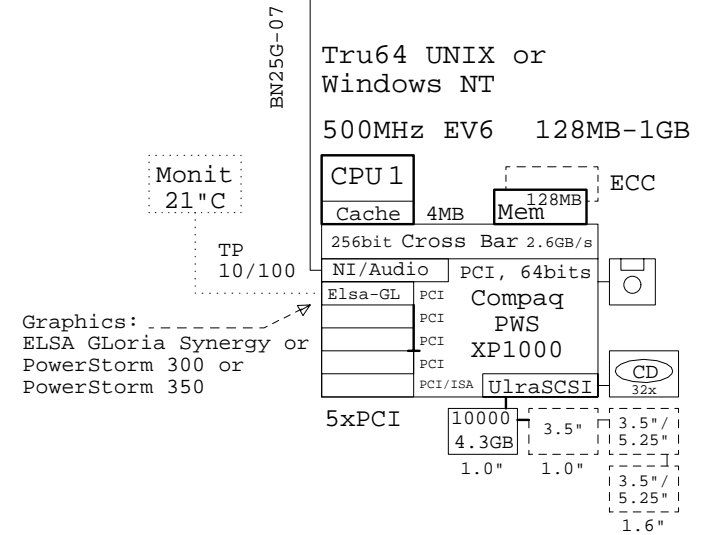

Country kit ↑ ←A=US, J=Japan local, H=Japan Engl, C=Chinese, E=NO European kit included

SN-E2F6Q-*H Windows NT 128MB 4.3GB CD,RX,NI ELSA GLoria Synergy
SN-E2F6Q-*I Windows NT 256MB 9.1GB CD,RX,NI PowerStorm 300
SN-E2F6Q-*J Windows NT 256MB 9.1GB CD,RX,NI PowerStorm 350

Country kit ↑ ←V=US, J=Japan local, H=Japan Engl, C=Chinese, E=NO European kit included

#2 #3 For Europe: Select one country kit and keyboard.

	UNIX:	WNT:	
Cntry kit:	SN-PBB0U-**	SN-PBB0P-**	
Keyboard:	SN-LKQ47-**	SN-LKQ97-**	

-AE GB	-AG G	-AM S
-AB B	-AH NL	-AN N
-AD DK	-AI I	-AP F
-AF FI	-AK CH	-AS E

#4 SVGA color monitor

17"	SN-VRQP7-24/23
21"	SN-VRQP1-24/23
	North/South
BN39C-02	2m ext.cable

Internal options

Memory expansion

SN-MSP01-KA	128MB	Max memory
SN-MSP01-KB	256MB	
SN-MSP01-KC	512MB	2x 512MB = 1GB

Adapters

SN-PBXGB-AA	Powerstorm 3D30 2D/3D
SN-DE500-BA	Fast Ethernet 10/100
SN-DEFPA-AB	FDDI adapter,SAS MMF

Internal storage

Tape storage

SN-TLZ10-LK 12/24GB DAT SCSI tape

Disk storage

SN-PBXRW-RB 4.3GB USCSI disk 10k
SN-PBXRW-VA 9.1GB USCSI disk 10k
SN-PBXRW-WA 18.2GB USCSI disk 10k

KZPAC-CB RAID 3-port, 8MB cache
KZPSC-UB Cache battery

External options

Disk storage

DS-BA356-KF Pedestal, single bus
DS-BA356-KG Pedestal, split bus
BN37A-02 2m SCSI,VHDCI-VHDCI
BN19C-2E Power cord, Europe
KZPAC-AA RAID 1-port, 4MBCache

DS-RZ1CF-VW 4.3GB UltraSCSI disk
DS-RZ1DF-VW 9.1GB UltraSCSI disk

Graphics:
ELSA GLoria Synergy or
PowerStorm 300 or
PowerStorm 350