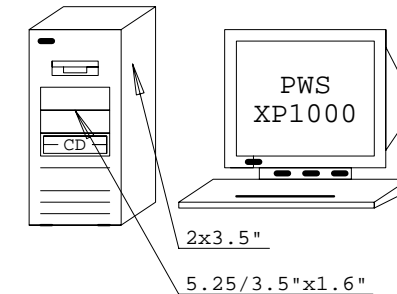

- -Mouse
- -Kb
- -Com1
- -Com2
- -Parallel
- -RMC
- -USB 2x

Licenses included:

- Tru64 UNIX V4.0E, UNIX base license, two-user license.
- Windows NT 4.0 base license

@500MHz
SPECint95 26
SPECfp95 49

Software Processor Code: E

COMPAQ	06-May-1999	GEAXP1
	www.digital.com/golden-eggs	

Professional Workstation XP1000
GOLDEN EGGS Visual Configurations, Helsinki