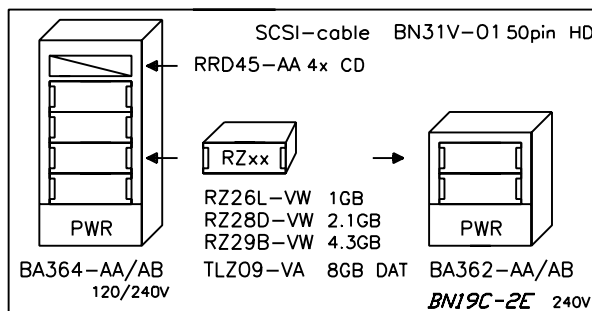

External Options

SPECint95	SPECfp95	
4.23	5.81	300MHz
4.27	5.09	233MHz

Software Processor Code: E

digital	01-Jul-1997	Detail Layer
	GEB252	

AlphaStation 255 Systems

GOLDEN EGGS Visual Configurations, Helsinki