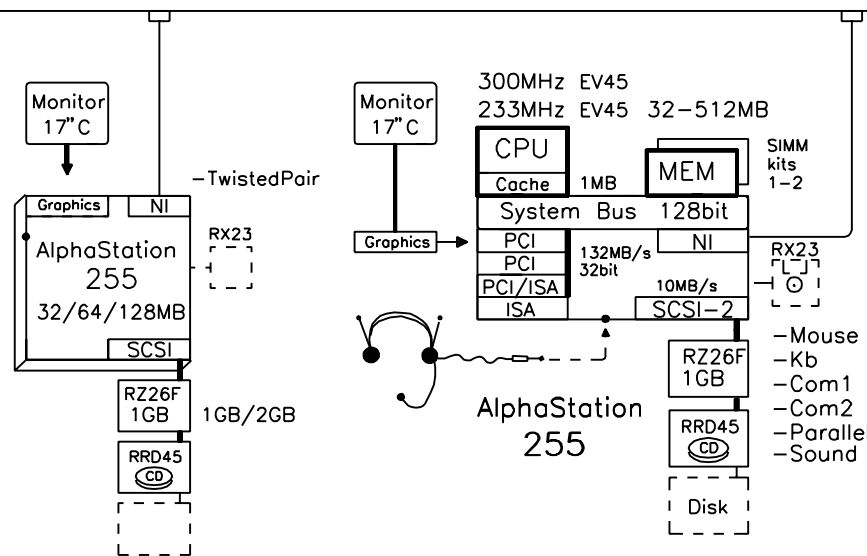

#3 For 240V use, select power cord and keyboard.

#4 2x **BNI9C-2E** EUROPE BNI9A-2E (GB) BNI9K-2E (DK) BNI9M-2E (I)
or BNI9E-2E (CH) BNI9L-2E (IL) BNI9S-2E India

Internal Options:

Memory Expansion

MSP01-BA	32MB	kit	System kit	Max Memory
MSP01-BB	64MB	kit	32/64 MB	2x 256MB
MSP01-BC	128MB	kit		= 512MB
MSP01-BD	256MB	kit		

Internal Storage

PBXRZ-EB	1.05GB hard disk	PBXRZ-AB	1.44MB RX
PBXRZ-ED	1.05GB hard disk		
PBXRZ-JC	2.1GB hard disk 7200		
PBXRZ-NB	4.3GB hard disk 7200		
PBXRZ-SA	9.1GB hard disk 7200		

Controllers

KZPAA-AA	PCI-based Fast SCSI-2 Controller
DE450-CA	PCI-based Ethernet Controller
DE500-XA	PCI-based Fast Ethernet Controller
DE205-AC	ISA-based Ethernet Controller
DEFPA-AA	PCI-based FDDI Controller, Single Attachment