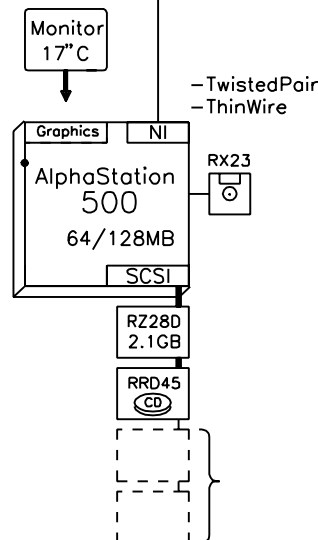

Order Number	Oper. System	Aplic.	WorkStations, 64Bits	266MHz
#1 PB541-AA	Digital UNIX	2D CAD	64MB CD,RX 2GB NI PS.3D30	
PB541-AB	Digital UNIX	3D CAD	128MB CD,RX 2GB NI ZLXp-L2 2xPCI	
PB541-CA	Windows NT	3D CAD	128MB CD,RX 2GB NI ZLXp-L2 2xPCI	
PB541-BA	OpenVMS	2D CAD	64MB CD,RX 2GB NI PS.3D30	

Order Number	Oper. System	Aplic.	WorkStations, 64Bits	333MHz
PB551-AA	Digital UNIX	2D CAD	64MB CD,RX 2GB NI PS.3D30	
PB551-AB	Digital UNIX	3D CAD	128MB CD,RX 2GB NI ZLXp-L2 2xPCI	
PB551-CA	Windows NT	3D CAD	128MB CD,RX 2GB NI ZLXp-L2 2xPCI	
PB551-BA	OpenVMS	2D CAD	64MB CD,RX 2GB NI PS.3D30	

PS=PowerStorm

#2 SVGA Monitor

Keyboard

 VRC15-WA/W3/W4 VRT17-WA/W3/W4 VRC21-WA/W3/W4 Americas/Europe/SH	LK47W	-AE GB	-AH NL	-AN N
	NT/UNIX	-AB B	-AI I	-AP F
	LK46W	-AD DK	-AK CHF	-AS E
	OVMS	-AF EL	-AL CHG	-AT IL
	-AG D	-AM S	-AV P	

#3 For 240V use, select power cord and keyboard.

#4 2x **BN19C-2E** EUROPE **BN19A-2E** GB **BN19K-2E** DK **BN19M-2E** I
BN19E-2E CH **BN18L-2E** IL **BN19S-2E** India

Internal Options:

Memory Expansion

MSP01-FA	32MB	ECC kit	<table border="1"> <tr> <th>System</th> <th>Max Memory</th> </tr> <tr> <td>kit</td> <td>32/64</td> </tr> <tr> <td></td> <td>2x 256MB</td> </tr> <tr> <td></td> <td>= 512MB</td> </tr> </table>
MSP01-FB	64MB	ECC kit	
MSP01-FC	128MB	ECC kit	
MSP01-FD	256MB	ECC kit	

Internal Storage

PBXRW-EB	1.05GB	hard disk wide
PBXRW-JB	2.1GB	hard disk wide
PBXRW-NA	4.3GB	hard disk wide

Controllers

KZPAA-AA	PCI-based Fast SCSI-2 Controller
DE450-CA	PCI-based Ethernet Controller
DE500-XA	PCI-based Fast Ethernet Controller
DEFPA-AA	PCI-based FDDI Controller, Single Attachment

Licenses included per system type:

- Windows NT Workstation V3.51 media kit, Communique! starter license and CD-ROM, Digital Light & Sound license and CD-ROM.
- Digital UNIX V 3.2D 2-user base license, Digital Open3D license, Multimedia Service license, Digital NAS Client 150 license, Communique! starter license.
- OpenVMS V6.2-1H1 base license plus 1-user license, Digital Open3D license, Multimedia Services license, Digital NAS Client 150 license.