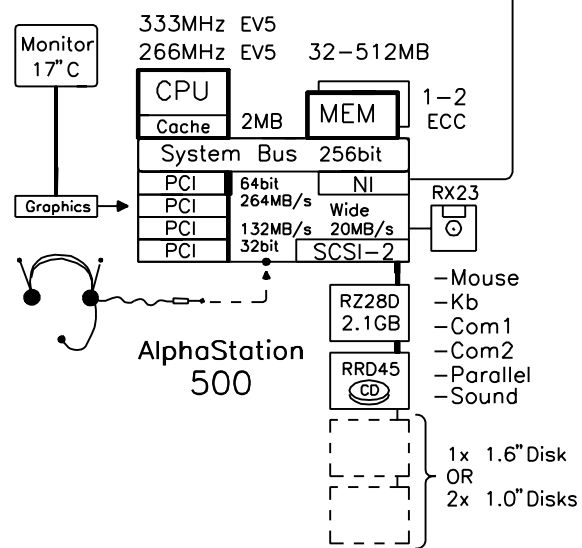

Order Number	Oper. System	Aplic.	WorkStations, 64Bits	266MHz
#1 PB541-AA	Digital UNIX	2D CAD	64MB CD,RX 2GB NI PS.3D30	
PB541-AB	Digital UNIX	3D CAD	128MB CD,RX 2GB NI ZLXp-L2 2xPCI	
PB541-CA	Windows NT	3D CAD	128MB CD,RX 2GB NI ZLXp-L2 2xPCI	
PB541-BA	OpenVMS	2D CAD	64MB CD,RX 2GB NI PS.3D30	

Order Number	Oper. System	Aplic.	WorkStations, 64Bits	333MHz
PB551-AA	Digital UNIX	2D CAD	64MB CD,RX 2GB NI PS.3D30	
PB551-AB	Digital UNIX	3D CAD	128MB CD,RX 2GB NI ZLXp-L2 2xPCI	
PB551-CA	Windows NT	3D CAD	128MB CD,RX 2GB NI ZLXp-L2 2xPCI	
PB551-BA	OpenVMS	2D CAD	64MB CD,RX 2GB NI PS.3D30	

PS=PowerStorm

#2 SVGA Monitor

Keyboard

 VRC15-WA/W3/W4 VRT17-WA/W3/W4 VRC21-WA/W3/W4 Americas/Europe/SH	LK47W	-AE GB	-AH NL	-AN N
	NT/UNIX	-AB B	-AI I	-AP F
	LK46W	-AD DK	-AK CHF	-AS E
	OVMS	-AF EL	-AL CHG	-AT IL
	-AG D	-AM S	-AV P	

#3 For 240V use, select power cord and keyboard.

#4 2x **BN19C-2E** EUROPE **BN19A-2E** GB **BN19K-2E** DK **BN19M-2E** I
BN19E-2E CH **BN18L-2E** IL **BN19S-2E** India

Internal Options:

Memory Expansion

MSP01-FA	32MB	ECC kit	<table border="1"> <tr> <th>System</th> <th>Max Memory</th> </tr> <tr> <td>kit</td> <td>32/64</td> </tr> <tr> <td></td> <td>2x 256MB</td> </tr> <tr> <td></td> <td>= 512MB</td> </tr> </table>
MSP01-FB	64MB	ECC kit	
MSP01-FC	128MB	ECC kit	
MSP01-FD	256MB	ECC kit	

Internal Storage

PBXRW-EB	1.05GB	hard disk wide
PBXRW-JB	2.1GB	hard disk wide
PBXRW-NA	4.3GB	hard disk wide

Controllers

KZPAA-AA	PCI-based Fast SCSI-2 Controller
DE450-CA	PCI-based Ethernet Controller
DE500-XA	PCI-based Fast Ethernet Controller
DEFPA-AA	PCI-based FDDI Controller, Single Attachment

Licenses included per system type:

- Windows NT Workstation V3.51 media kit, Communique! starter license and CD-ROM, Digital Light & Sound license and CD-ROM.
- Digital UNIX V 3.2D 2-user base license, Digital Open3D license, Multimedia Service license, Digital NAS Client 150 license, Communique! starter license.
- OpenVMS V6.2-1H1 base license plus 1-user license, Digital Open3D license, Multimedia Services license, Digital NAS Client 150 license.