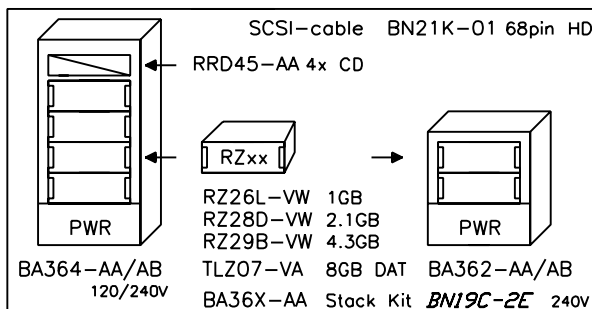

External Options

SPECint92	SPECfp92	
389	480	333MHz
329	405	266MHz

Software Processor Code: E

GEAW500A

digital	17-Apr-1996	Detail Layer
	GOLDaw05005333a	

AlphaStation 500 Systems
GOLDEN EGGS Visual Configurations, Helsinki

500