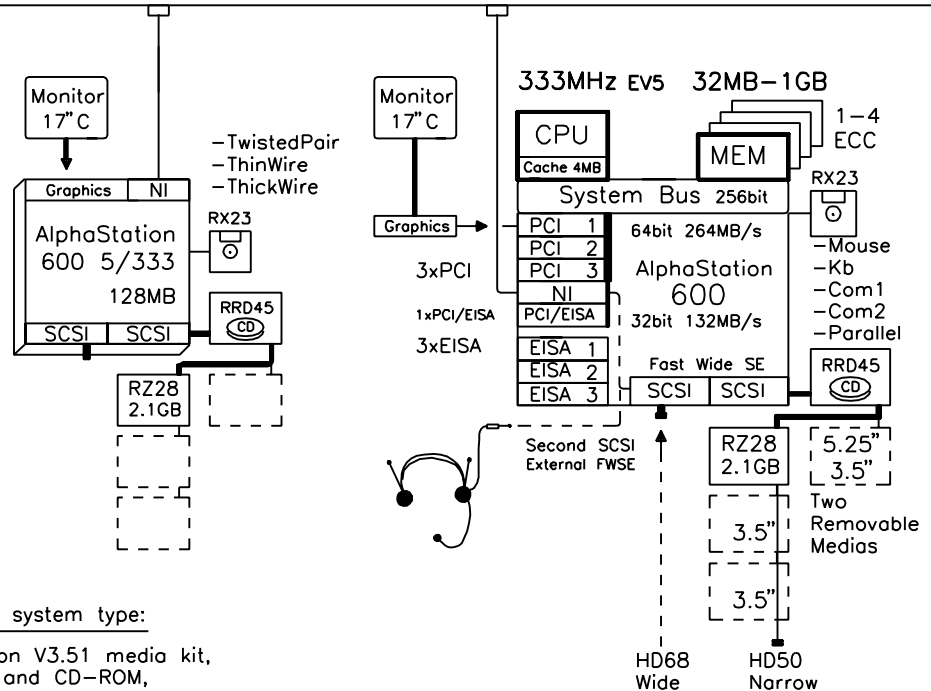

Controllers

KZPAA-AA F-SCSI-2 PCI-controller, narrow
DE435-AA PCI-based Ethernet controller
DE500-XA PCI-based FastEthernet controller
DEFPA-AA FDDI PCI, single attachment
PBXGB-AA 2D 8 plane gfx accelerator
PBXGB-CA 3D 24 plane gfx accelerator
PBXGI-AA POWERSTORM 4D40T 3D graphics
PBXGI-AB POWERSTORM 4D50T 3D graphics
PBXGI-AC POWERSTORM 4D60T 3D graphics

Licenses included per system type:

- Windows NT Workstation V3.51 media kit, Communique! license and CD-ROM, Digital Light & Sound licenses and CD-ROM.
- Digital UNIX V3.2C 2-user base license, DEC Open3D license, Multimedia Services license, NAS 150 license, Communique! license and CD-ROM.
- OpenVMS V6.2 base license, DEC Open3D license, NAS 150 license, VMScluster Client license, Multimedia Services license.

External Options:

Tape

TLZ07-DA 8GB DAT tape drive, table top
TZ88N-TA 40GB tape drive, table top
BN23G-01 SCSI-cable, narrow
BN19C-2E PowerCable, European
KZPAA-AA Recommended controller, narrow

Wide disks

KZPSC-BA RAID 3-port PCI-controller, wide
BN31S-1E Order 1 or 2 SCSI cables, wide
BN21K-01 SCSI cable Wide for internal controller
BA356-KC StorageWorks pedestal, wide
BN19C-2E Power cable, European
RZ26N-VW 1.05GB hard disk, wide
RZ28M-VW 2.1GB hard disk, wide
RZ29B-VW 4.3GB hard disk, wide

Total:
1-7

AlphaStation 600 5/333

BA356

TZ87

SPECint92	SPECfp92	
412	535	333MHz
288	428	266MHz

Software Processor Code: G

GEAW601A

digital 21-Oct-1996 Detail Layer
GOLDaw06005333A

600

AlphaStation 600 5/333 Systems
GOLDEN EGGS Visual Configurations, Helsinki