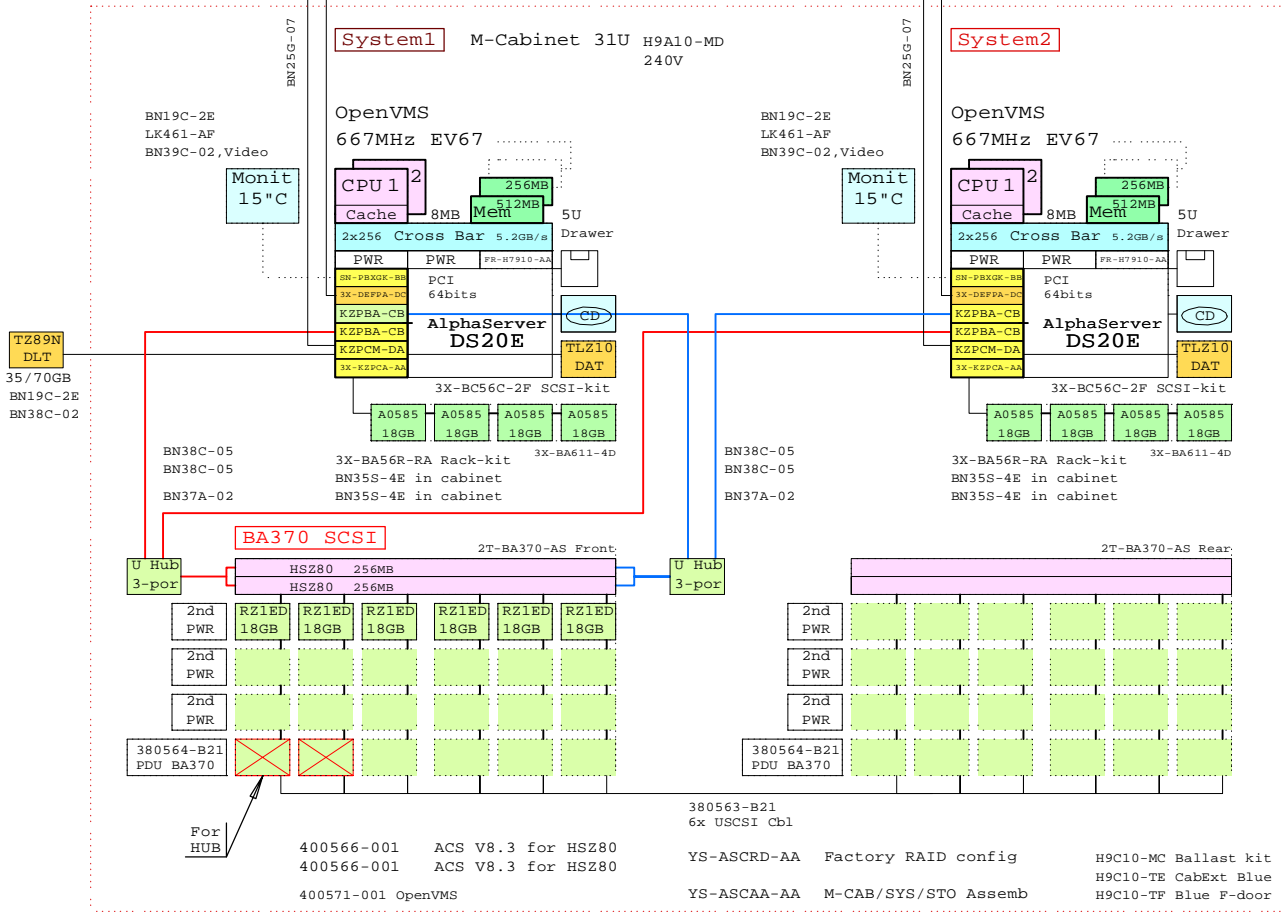

**DS20E OpenVMS Cluster with in-cabinet RAID storage, NO single point!**

Ethernet

FDDI

BOM for this cabinet system

Part Number	Qty	Description
1	H9A10-MD	1 M-Series Cab,H9A10,Blue,240V 31U
1.1	2T-BA370-AR	1 BA370 shelf,slides Rear RackMount
1.1.1	380564-B21	1 Power Distribution Unit RA8k/7k
1.1.2	380565-B21	3 Power Supply 180W Hot Plug SBB
1.2	2T-BA370-AS	1 BA370 shelf,slides Front RackMount
1.2.1	380564-B21	1 Power Distribution Unit RA8k/7k
1.2.2	380565-B21	3 Power Supply 180W Hot Plug SBB
1.2.3	400565-B21	2 Ultra Opt.1 cont w 2x128MB cache HSZ80
1.2.4	DS-DWZZH-03	1 Uscsi Act hub 0 SE:3/Dif 3.5" SBB
1.2.5	DS-RZ1ED-VW	6 18.2GB 10000r UltraSCSI disk
1.3	380563-B21	1 Set of six USCSI cables
1.4	3X-BA56R-RA	2 Rack mount kit, DS20E, for M-series
1.5	400566-001	2 HSZ80 Controller Software ACS V8.3
1.6	400571-001	1 Ultra opt OS Software OpenVMS
1.7	BN19C-2E	2 PowerCabl 240V, C-Europe
1.8	BN25G-07	2 17-03212-05 SMP-8MP PATCH CBL
1.9	BN35S-4E	4 PowerCord C13 to C14, Non US
1.10	BN37A-02	2 Ultra Cbl VHDCI - VHDCI
1.11	BN38C-05	4 Ultra Cbl VHDCI - 68HD
1.12	BN39C-02	2 1.8 Video Extension Cable ****
1.13	DS-DWZZH-03	1 Uscsi Act hub 0 SE:3/Dif 3.5" SBB
1.14	DY-56PAA-EA	1 AS DS20E 6/667 512MB,Rack_OVMS
1.14.1	3R-VRQV5-24	1 COMPAQ V55 CLR MON,NH,TCO95
1.14.2	3X-BA611-4D	1 Disk Cage for DS20E, 4x disk
1.14.2.1	3R-A0585-AA	4 18.2GB Uscsi3 10k Universal disk
1.14.3	3X-BC56C-2F	1 DS20E SCSI Cable Kit
1.14.4	3X-DEFFA-DC	1 PCI to FDDI DAS MMF with SC,Universal
1.14.5	3X-KZPCA-AA	1 Single channel LVD adapter
1.14.6	FR-H7910-AA	1 Third power supply for DS20E
1.14.7	KN311-BC	1 AS DS20E 6/667 SMP UPG OpenVMS
1.14.8	KZPBA-CB	2 PCI to UltraSCSI Adapter UWdif
1.14.9	KZPCM-DA	1 Dual Uscsi with FastEther PCI
1.14.10	MS340-CA	1 DS20 256MB SDIMM MEM 4x64MB
1.14.11	SN-PBXGK-BB	1 Elsa Gloria Synergy 8M Video Graphics
1.14.12	TLZ10-LB	1 12/24GB 4mm DAT 5.25" HH
1.15	DY-56PAA-EA	1 AS DS20E 6/667 512MB,Rack_OVMS
1.15.1	3R-VRQV5-24	1 COMPAQ V55 CLR MON,NH,TCO95
1.15.2	3X-BA611-4D	1 Disk Cage for DS20E, 4x disk
1.15.2.1	3R-A0585-AA	4 18.2GB Uscsi3 10k Universal disk
1.15.3	3X-BC56C-2F	1 DS20E SCSI Cable Kit
1.15.4	3X-DEFFA-DC	1 PCI to FDDI DAS MMF with SC,Universal
1.15.5	3X-KZPCA-AA	1 Single channel LVD adapter
1.15.6	FR-H7910-AA	1 Third power supply for DS20E
1.15.7	KN311-BC	1 AS DS20E 6/667 SMP UPG OpenVMS
1.15.8	KZPBA-CB	2 PCI to UltraSCSI Adapter UWdif
1.15.9	KZPCM-DA	1 Dual Uscsi with FastEther PCI
1.15.10	MS340-CA	1 DS20 256MB SDIMM MEM 4x64MB
1.15.11	SN-PBXGK-BB	1 Elsa Gloria Synergy 8M Video Graphics
1.15.12	TLZ10-LB	1 12/24GB 4mm DAT 5.25" HH
1.16	H9C10-MC	1 Ballast Kit for cabinets
1.17	H9C10-TE	1 Rear cab extender for H9A10 Blue
1.18	H9C10-TF	1 FrontDoorKit Blue for H9A10
1.19	LK461-AF	2 VMS STYLE KEYBOARD, Fin/Swed
1.20	YS-ASCAA-AA	1 M-CAB/SYS/STO Assembly
1.21	YS-ASCRD-AA	1 Factory configured RAID sets of BA370
2	DS-TZ89N-TA	1 35/70GB SE DLT-tape TT FWSE
3	BN19C-2E	1 PowerCable 240V, C-Europe
4	BN38C-02	1 Ultra Cbl VHDCI - 68HD