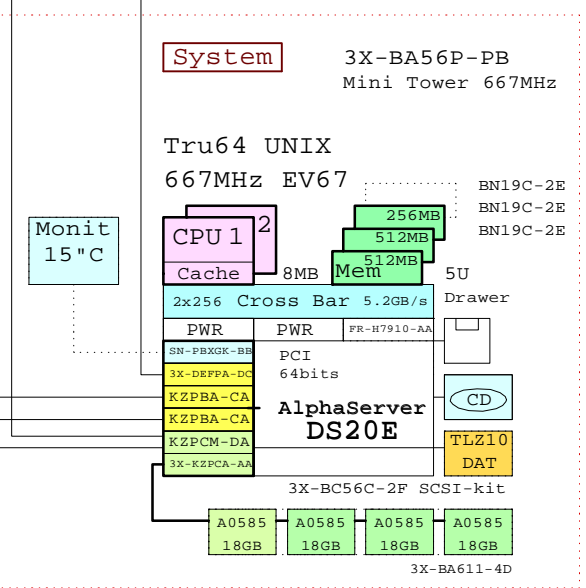

**DS20E expanded Tru64 UNIX system**

FDDI

Ethernet

SN-LKQ47-AF  
BN39C-02, Video  
BN19C-2E

**Bill of material**

	Part Number	Qty	Description
1	3X-BA56P-PB	1	DS20E Mini tower pedestal kit,667MHz
1.1	BN19C-2E	3	PowerCable 240V, C-Europe
1.2	DA-56PAA-EA	1	AS DS20E 6/667 512MB,Rack,UNIX
1.2.1	3R-VRQV5-24	1	COMPAQ V55 CLR MON,NH,TCO95
1.2.2	3X-BA611-4D	1	Disk Cage for DS20E, 4x disk
1.2.2.1	3R-A0585-AA	4	18.2GB Uscsi3 10k Universal disk
1.2.3	3X-BC56C-2F	1	DS20E SCSI Cable Kit
1.2.4	3X-DEFFA-DC	1	PCI to FDDI DAS MMF with SC,Universal
1.2.5	3X-KZPCA-AA	1	Single channel LVD adapter
1.2.6	FR-H7910-AA	1	Third power supply for DS20E
1.2.7	KN311-BB	1	AS DS20E 6/667 SMP UPG UNIX
1.2.8	KZPBA-CA	2	PCI to UltraSCSI Adapter UWSE
1.2.9	KZPCM-DA	1	Dual Uscsi with FastEther PCI
1.2.10	MS340-CA	1	DS20 256MB SDIMM MEM 4x64MB
1.2.11	MS340-DA	1	DS20 512MB SDIMM MEM 4x128MB
1.2.12	SN-PBXGK-BB	1	Elsa Gloria Synergy 8M Video Graphics
1.2.13	TLZ10-LB	1	12/24GB 4mm DAT 5.25" HH
2	DS-BA356-KF	1	Pedestal Storage, UltraW, Single-Bus
2.1	BN19C-2E	2	PowerCable 240V, C-Europe
2.2	BN38C-02	1	Ultra Cbl VHDCI - 68HD
2.3	CK-BA35X-HH	1	180W Stor.Shelf PWR for AS4x00
2.4	DS-RZ1ED-VW	6	18.2GB 10000r UltraSCSI disk
3	DS-BA356-KF	1	Pedestal Storage, UltraW, Single-Bus
3.1	BN19C-2E	2	PowerCable 240V, C-Europe
3.2	BN38C-02	1	Ultra Cbl VHDCI - 68HD
3.3	CK-BA35X-HH	1	180W Stor.Shelf PWR for AS4x00
3.4	DS-RZ1ED-VW	6	18.2GB 10000r UltraSCSI disk
4	DS-TZ89N-TA	1	35/70GB SE DLT-tape TT FWSE
5	BN39C-02	1	1.8 Video Extension Cable ****
6	SN-LKQ47-AF	1	102 KEY KYBD, NON-WIN, Finnish
7	BN19C-2E	2	PowerCable 240V, C-Europe
8	BN38C-02	1	Ultra Cbl VHDCI - 68HD