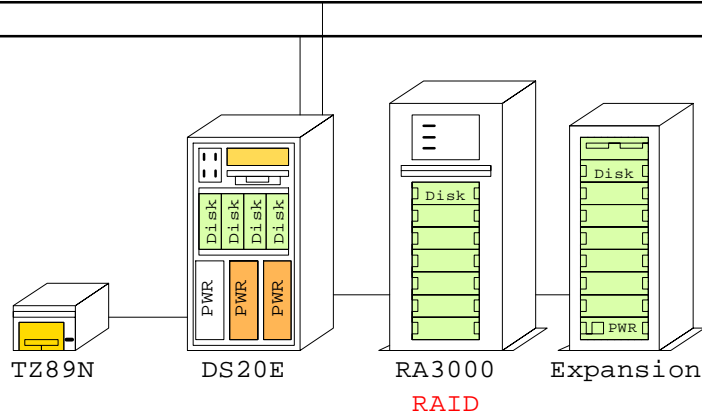

DS20E expanded OpenVMS RAID system

FDDI

Ethernet