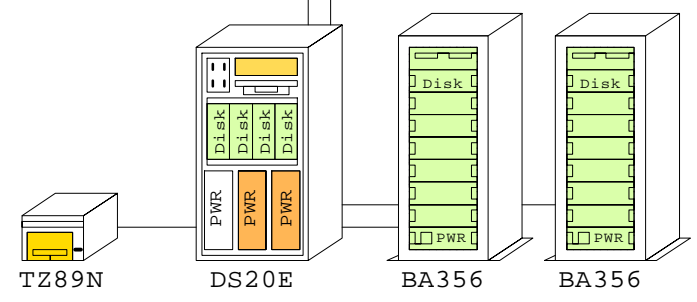

**DS20E expanded Tru64 UNIX system**

FDDI

Ethernet

SN-LKQ47-AF  
BN39C-02, Video  
BN19C-2E

**Bill of material**

	Part Number	Qty	Description
1	3X-BA56P-PB	1	DS20E Mini tower pedestal kit,667MHz
1.1	BN19C-2E	3	PowerCable 240V, C-Europe
1.2	DA-56PAA-EA	1	AS DS20E 6/667 512MB,Rack,UNIX
1.2.1	3R-VRQV5-24	1	COMPAQ V55 CLR MON,NH,TCO95
1.2.2	3X-BA611-4D	1	Disk Cage for DS20E, 4x disk
1.2.2.1	3R-A0585-AA	4	18.2GB Uscsi3 10k Universal disk
1.2.3	3X-BC56C-2F	1	DS20E SCSI Cable Kit
1.2.4	3X-DEFFA-DC	1	PCI to FDDI DAS MMF with SC,Universal
1.2.5	3X-KZPCA-AA	1	Single channel LVD adapter
1.2.6	FR-H7910-AA	1	Third power supply for DS20E
1.2.7	KN311-BB	1	AS DS20E 6/667 SMP UPG UNIX
1.2.8	KZPBA-CA	2	PCI to UltraSCSI Adapter UWSE
1.2.9	KZPCM-DA	1	Dual Uscsi with FastEther PCI
1.2.10	MS340-CA	1	DS20 256MB SDIMM MEM 4x64MB
1.2.11	MS340-DA	1	DS20 512MB SDIMM MEM 4x128MB
1.2.12	SN-PBXGK-BB	1	Elsa Gloria Synergy 8M Video Graphics
1.2.13	TLZ10-LB	1	12/24GB 4mm DAT 5.25" HH
2	DS-BA356-KF	1	Pedestal Storage, UltraW, Single-Bus
2.1	BN19C-2E	2	PowerCable 240V, C-Europe
2.2	BN38C-02	1	Ultra Cbl VHDCI - 68HD
2.3	CK-BA35X-HH	1	180W Stor.Shelf PWR for AS4x00
2.4	DS-RZ1ED-VW	6	18.2GB 10000r UltraSCSI disk
3	DS-BA356-KF	1	Pedestal Storage, UltraW, Single-Bus
3.1	BN19C-2E	2	PowerCable 240V, C-Europe
3.2	BN38C-02	1	Ultra Cbl VHDCI - 68HD
3.3	CK-BA35X-HH	1	180W Stor.Shelf PWR for AS4x00
3.4	DS-RZ1ED-VW	6	18.2GB 10000r UltraSCSI disk
4	DS-TZ89N-TA	1	35/70GB SE DLT-tape TT FWSE
5	BN39C-02	1	1.8 Video Extension Cable ****
6	SN-LKQ47-AF	1	102 KEY KYBD, NON-WIN, Finnish
7	BN19C-2E	2	PowerCable 240V, C-Europe
8	BN38C-02	1	Ultra Cbl VHDCI - 68HD