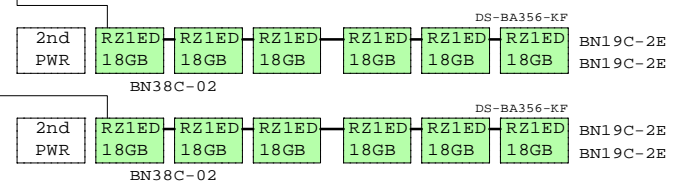

TZ89N
DLT
35/70GB
BN19C-2E
BN38C-02

2x BA356