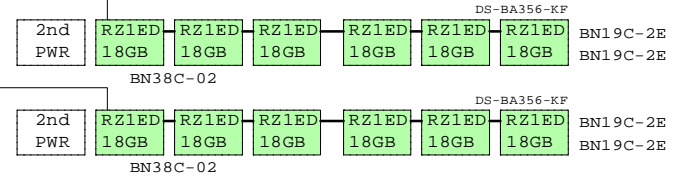

2x BA356

COMPAQ	22-Aug-2000	GTALDS20E5
	Matti.Patari@compaq.com	
AlphaServer DS20E Linux System		
GOLDEN EGGS Visuals, Helsinki