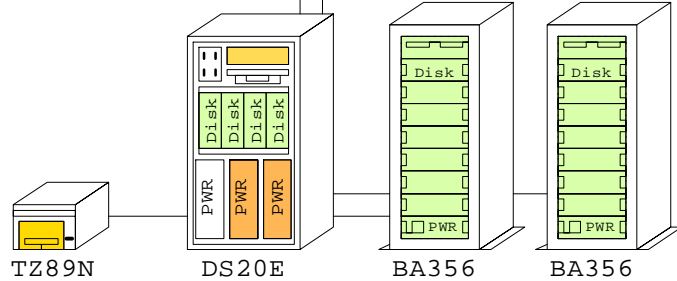

FDDI
Ethernet

DS20E expanded Linux system