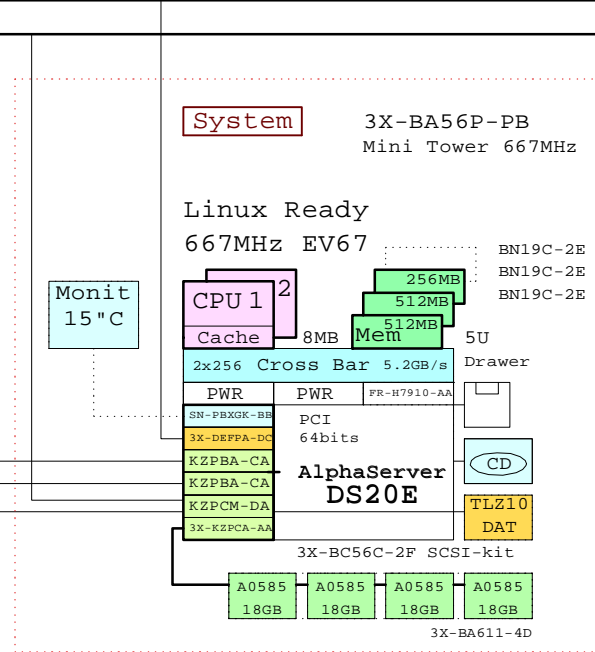

DS20E expanded Linux system

SN-LKQ47-AF  
BN39C-02, Video  
BN19C-2E

Bill of material

	Part Number	Qty	Description
1	3X-BA56P-PB	1	DS20E Mini tower pedestal kit,667MHz
1.1	BN19C-2E	3	PowerCable 240V, C-Europe
1.2	DJ-56PAA-EA	1	AS DS20E 6/667 512MB,Rack, Linux
1.2.1	3R-VRQV5-24	1	COMPAQ V55 CLR MON,NH,TC095
1.2.2	3X-BA611-4D	1	Disk Cage for DS20E, 4x disk
1.2.2.1	3R-A0585-AA	4	18.2GB Uscsi3 10k Universal disk
1.2.3	3X-BC56C-2F	1	DS20E SCSI Cable Kit
1.2.4	3X-DEFFA-DC	1	PCI to FDDI DAS MMF with SC,Universal
1.2.5	3X-KZPCA-AA	1	Single channel LVD adapter
1.2.6	FR-H7910-AA	1	Third power supply for DS20E
1.2.7	KN311-BD	1	AS DS20E 6/667 SMP UPG for Linux
1.2.8	KZPBA-CA	2	PCI to UltraSCSI Adapter UWSE
1.2.9	KZPCM-DA	1	Dual Uscsi with FastEther PCI
1.2.10	MS340-CA	1	DS20 256MB SDIMM MEM 4x64MB
1.2.11	MS340-DA	1	DS20 512MB SDIMM MEM 4x128MB
1.2.12	SN-PBXGK-BB	1	Elsa Gloria Synergy 8M Video Graphics
1.2.13	TLZ10-LB	1	12/24GB 4mm DAT 5.25" HH
2	DS-BA356-KF	1	Pedestal Storage, UltraW, Single-Bus
2.1	BN19C-2E	2	PowerCable 240V, C-Europe
2.2	BN38C-02	1	Ultra Cbl VHDCI - 68HD
2.3	CK-BA35X-HH	1	180W Stor.Shelf PWR for AS4x00
2.4	DS-RZ1ED-VW	6	18.2GB 10000r UltraSCSI disk
3	DS-BA356-KF	1	Pedestal Storage, UltraW, Single-Bus
3.1	BN19C-2E	2	PowerCable 240V, C-Europe
3.2	BN38C-02	1	Ultra Cbl VHDCI - 68HD
3.3	CK-BA35X-HH	1	180W Stor.Shelf PWR for AS4x00
3.4	DS-RZ1ED-VW	6	18.2GB 10000r UltraSCSI disk
4	DS-TZ89N-TA	1	35/70GB SE DLT-tape TT FWSE
5	BN39C-02	1	1.8 Video Extension Cable ****
6	SN-LKQ47-AF	1	102 KEY KYBD, NON-WIN, Finnish
7	BN19C-2E	2	PowerCable 240V, C-Europe
8	BN38C-02	1	Ultra Cbl VHDCI - 68HD