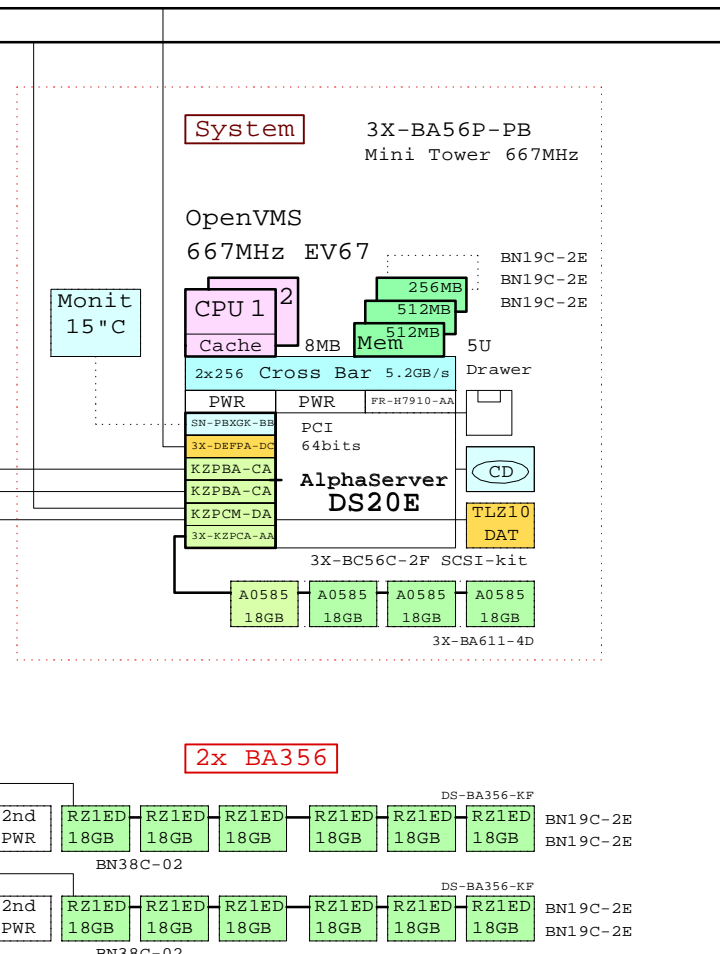

DS20E expanded OpenVMS system

FDDI

Ethernet

LK461-AF  
BN39C-02, Video  
BN19C-2E

Bill of material

	Part Number	Qty	Description
1	3X-BA56P-PB	1	DS20E Mini tower pedestal kit,667MHz
1.1	BN19C-2E	3	PowerCable 240V, C-Europe
1.2	DY-56PAA-EA	1	AS DS20E 6/667 512MB,Rack,OVMS
1.2.1	3R-VRQV5-24	1	COMPAQ V55 CLR MON,NH,TC095
1.2.2	3X-BA611-4D	1	Disk Cage for DS20E, 4x disk
1.2.2.1	3R-A0585-AA	4	18.2GB Uscsi3 10k Universal disk
1.2.3	3X-BC56C-2F	1	DS20E SCSI Cable Kit
1.2.4	3X-DEFFA-DC	1	PCI to FDDI DAS MMF with SC,Universal
1.2.5	3X-KZFCA-AA	1	Single channel LVD adapter
1.2.6	FR-H7910-AA	1	Third power supply for DS20E
1.2.7	KN311-BC	1	AS DS20E 6/667 SMP UPG OpenVMS
1.2.8	KZPBA-CA	2	PCI to UltraSCSI Adapter UWSE
1.2.9	KZPCM-DA	1	Dual Uscsi with FastEther PCI
1.2.10	MS340-CA	1	DS20 256MB SDIMM MEM 4x64MB
1.2.11	MS340-DA	1	DS20 512MB SDIMM MEM 4x128MB
1.2.12	SN-PBXGK-BB	1	Elsa Gloria Synergy 8M Video Graphics
1.2.13	TLZ10-LB	1	12/24GB 4mm DAT 5.25" HH
2	DS-BA356-KF	1	Pedestal Storage, UltraW, Single-Bus
2.1	BN19C-2E	2	PowerCable 240V, C-Europe
2.2	BN38C-02	1	Ultra Cbl VHDCI - 68HD
2.3	CK-BA35X-HH	1	180W Stor.Shelf PWR for AS4x00
2.4	DS-RZ1ED-VW	6	18.2GB 10000r UltraSCSI disk
3	DS-BA356-KF	1	Pedestal Storage, UltraW, Single-Bus
3.1	BN19C-2E	2	PowerCable 240V, C-Europe
3.2	BN38C-02	1	Ultra Cbl VHDCI - 68HD
3.3	CK-BA35X-HH	1	180W Stor.Shelf PWR for AS4x00
3.4	DS-RZ1ED-VW	6	18.2GB 10000r UltraSCSI disk
4	DS-TZ89N-TA	1	35/70GB SE DLT-tape TT FWSE
5	BN39C-02	1	1.8 Video Extension Cable ****
6	BN19C-2E	2	PowerCable 240V, C-Europe
7	BN38C-02	1	Ultra Cbl VHDCI - 68HD
8	LK461-AF	1	VMS STYLE KEYBOARD, Fin/Swed