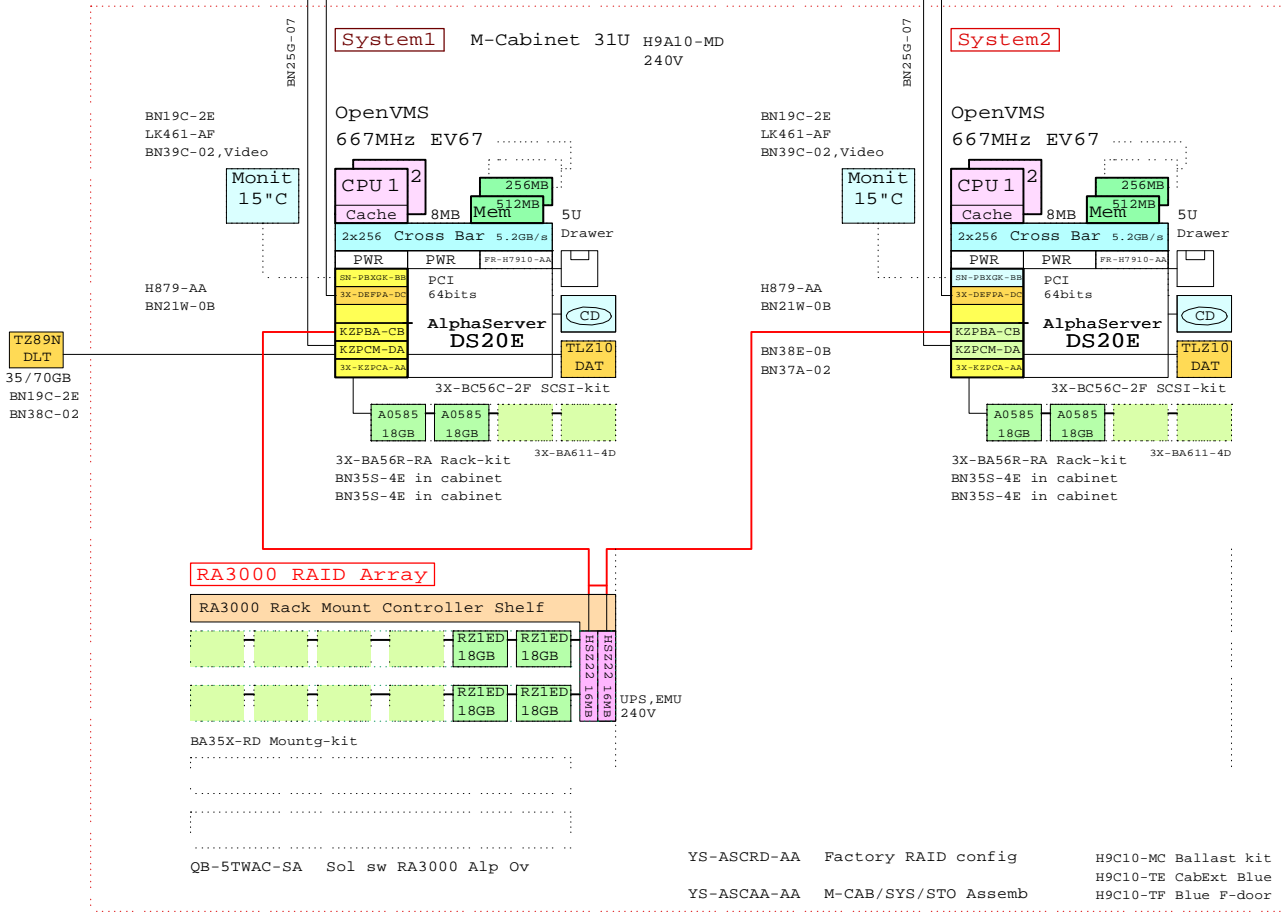

DS20E OpenVMS Cluster with in-cabinet RA3000 RAID storage

Ethernet

FDDI

BOM for this cabinet system

	Part Number	Qty	Description
1	H9A10-MD	1	M-Series Cab,H9A10,Blue,240V 31U
1.1	3X-BA56R-RA	2	Rack mount kit, DS20E, for M-series
1.2	BA35X-RD	1	Mounting kit, metric
1.3	BN19C-2E	2	PowerCable 240V, C-Europe
1.4	BN21W-0B	2	Y SCSI-2 cable 68 pins/6' .15m
1.5	BN25G-07	2	17-03212-05 8MP-8MP PATCH CBL
1.6	BN35S-4E	4	PowerCord C13 to C14, Non US
1.7	BN37A-02	1	Ultra Cbl VHDCI - VHDCI
1.8	BN38E-0B	1	Ultra Cbl VHDCI - 68HD
1.9	BN39C-02	2	1.8 Video Extension Cable ****
1.10	DS-SWXRA-GK	1	RA3000 Rackmount one HSZ22 240V
1.10.1	DS-HSZ22-AA	1	HSZ22 controller 16MB
1.10.2	DS-SWXRA-GN	1	RA3000 Rackmount Expan L20/240
1.10.2.1	DS-RZ1ED-VW	2	18.2GB 10000r UltraSCSI disk
1.10.3	DS-SWXRA-GN	1	RA3000 Rackmount Expan L20/240
1.10.3.1	DS-RZ1ED-VW	2	18.2GB 10000r UltraSCSI disk
1.11	DY-56PAA-EA	1	AS DS20E 6/667 512MB Rack_OVMS
1.11.1	3R-VRQV5-24	1	COMPAQ V55 CLR MON,NH,TC095
1.11.2	3X-BA611-4D	1	Disk Cage for DS20E, 4x disk
1.11.2.1	3R-A0585-AA	2	18.2GB Uscsi3 10k Universal disk
1.11.3	3X-BC56C-2F	1	DS20E SCSI Cable Kit
1.11.4	3X-DEFPA-DC	1	PCI to FDDI DAS MMF with SC,Universal
1.11.5	3X-KZPCA-AA	1	Single channel LVD adapter
1.11.6	FR-H7910-AA	1	Third power supply for DS20E
1.11.7	KN311-BC	1	AS DS20E 6/667 SMP UPG OpenVMS
1.11.8	KZPBA-CB	1	PCI to UltraSCSI Adapter Uwdif
1.11.9	KZPCM-DA	1	Dual Uscsi with FastEther PCI
1.11.10	MS340-CA	1	DS20 256MB SDIMM MEM 4x64MB
1.11.11	SN-PBXGK-BB	1	Elsa Gloria Synergy 8M Video Graphics
1.11.12	TLZ10-LB	1	12/24GB 4mm DAT 5.25" HH
1.12	DY-56PAA-EA	1	AS DS20E 6/667 512MB Rack_OVMS
1.12.1	3R-VRQV5-24	1	COMPAQ V55 CLR MON,NH,TC095
1.12.2	3X-BA611-4D	1	Disk Cage for DS20E, 4x disk
1.12.2.1	3R-A0585-AA	2	18.2GB Uscsi3 10k Universal disk
1.12.3	3X-BC56C-2F	1	DS20E SCSI Cable Kit
1.12.4	3X-DEFPA-DC	1	PCI to FDDI DAS MMF with SC,Universal
1.12.5	3X-KZPCA-AA	1	Single channel LVD adapter
1.12.6	FR-H7910-AA	1	Third power supply for DS20E
1.12.7	KN311-BC	1	AS DS20E 6/667 SMP UPG OpenVMS
1.12.8	KZPBA-CB	1	PCI to UltraSCSI Adapter Uwdif
1.12.9	KZPCM-DA	1	Dual Uscsi with FastEther PCI
1.12.10	MS340-CA	1	DS20 256MB SDIMM MEM 4x64MB
1.12.11	SN-PBXGK-BB	1	Elsa Gloria Synergy 8M Video Graphics
1.12.12	TLZ10-LB	1	12/24GB 4mm DAT 5.25" HH
1.13	H879-AA	2	SCSI-3 Term - 68 pin Male
1.14	H9C10-MC	1	Ballast Kit for cabinets
1.15	H9C10-TE	1	Rear cab extender for H9A10 Blue
1.16	H9C10-TF	1	FrontDoorKit Blue for H9A10
1.17	LK461-AF	2	VMS STYLE KEYBOARD, Fin/Swed
1.18	QB-5TWAC-SA	1	Sol sw RA3000 Alp Ovms
1.19	YS-ASCAA-AA	1	M-CAB/SYS/STO Assembly
1.20	YS-ASCRD-AA	1	Factory configured RAID sets of BA370
2	DS-TZ89N-TA	1	35/70GB SE DLT-tape TT FWSE
3	BN19C-2E	1	PowerCable 240V, C-Europe
4	BN38C-02	1	Ultra Cbl VHDCI - 68HD

This template is included in the present GOLDEN EGGS Software kit.

DS20E OVMS

COMPAQ	22-Aug-2000	GTAVDS20E7
	Matti.Patari@Compaq.com	
AlphaServer DS20E OVMS Cluster GOLDEN EGGS Visuals, Helsinki