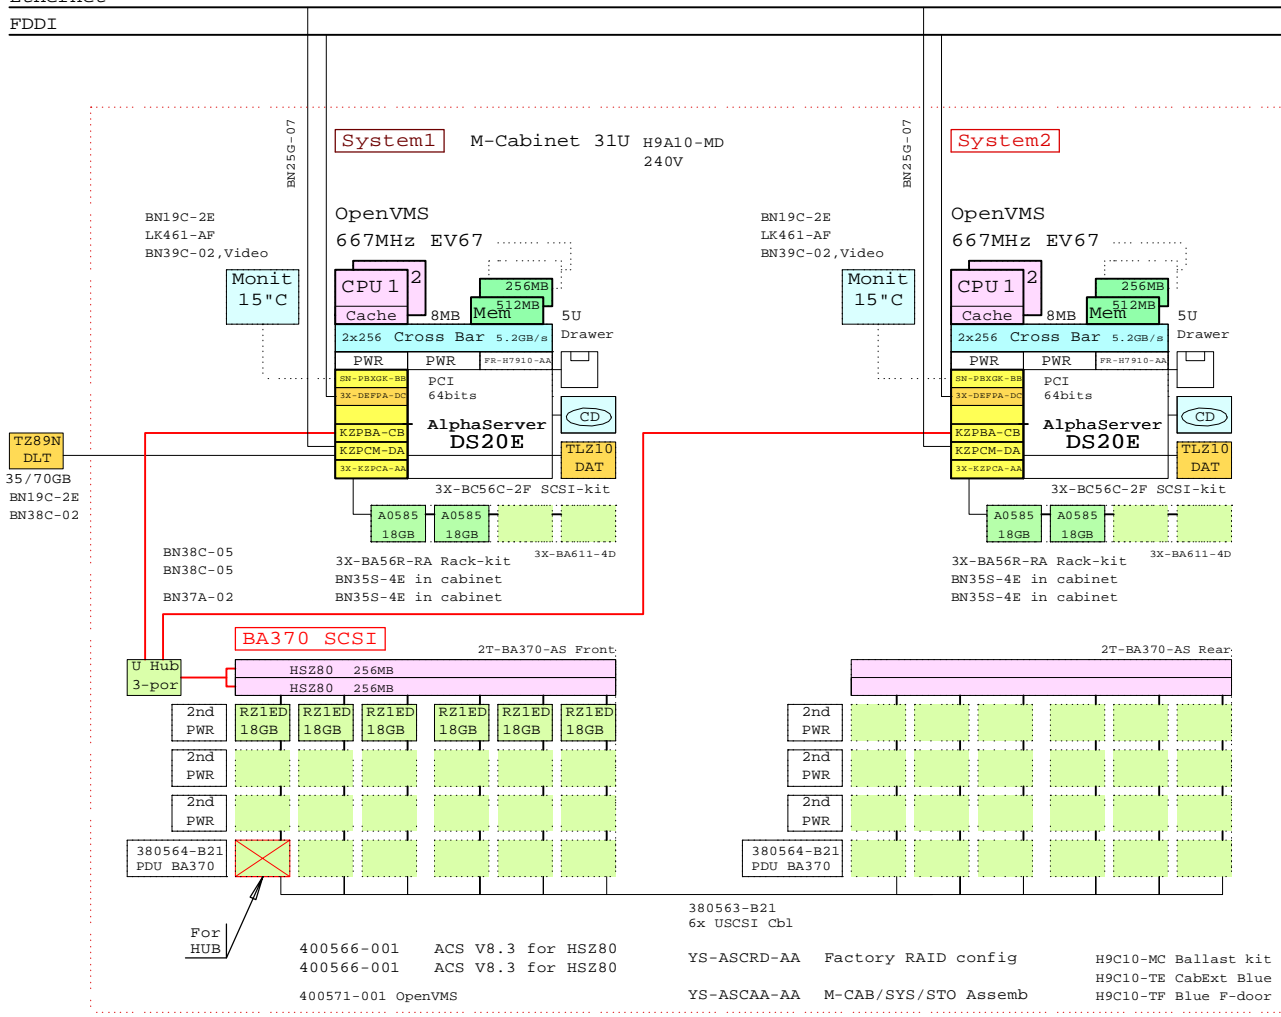

DS20E OpenVMS Cluster with in-cabinet RAID storage

Ethernet

FDDI

BOM for this cabinet system

Part Number	Qty	Description
1		H9A10-MD 1 M-Series Cab,H9A10,Blue,240V 31U
1.1		2T-BA370-AR 1 BA370 shelf,slides Rear RackMount
1.1.1		380564-B21 1 Power Distribution Unit RA8k/7k
1.1.2		380565-B21 3 Power Supply 180W Hot Plug SBB
1.2		2T-BA370-AS 1 BA370 shelf,slides Front RackMount
1.2.1		380564-B21 1 Power Distribution Unit RA8k/7k
1.2.2		380565-B21 3 Power Supply 180W Hot Plug SBB
1.2.3		400565-B21 2 Ultra Opt-1 cont w 2x128MB cache HS280
1.2.4		DS-DWZZH-03 1 Uscsi Act hub 0 SE:3/Dif 3.5" SBB
1.2.5		DS-RZ1ED-VW 6 18.2GB 10000r UltraSCSI disk
1.3		380563-B21 1 Set of six USCSI cables
1.4		3X-BA56R-RA 2 Rack mount kit, DS20E, for M-series
1.5		400566-001 2 HSZ80 Controller Software ACS V8.3
1.6		400571-001 1 Ultra opt OS Software OpenVMS
1.7		BN19C-2E 2 PowerCable 240V, C-Europe
1.8		BN25G-07 2 17-03212-05 8MP-8MP PATCH CBL
1.9		BN35S-4E 4 PowerCord CL3 to CL4, Non US
1.10		BN37A-02 1 Ultra Cbl VHDCI - VHDCI
1.11		BN39C-02 2 Ultra Cbl VHDCI - 68HD
1.12		BN39C-02 2 1.8 Video Extension Cable ****
1.13		DY-56PAA-EA 1 AS DS20E 6/667 512MB,Rack_OVMS
1.13.1		3R-VRQV5-24 1 COMPAQ V55 CLR MON,NH,TC095
1.13.2		3X-BA611-4D 1 Disk Cage for DS20E, 4x disk
1.13.2.1		3R-A0585-AA 2 18.2GB Uscsi3 10k Universal disk
1.13.3		3X-BC56C-2F 1 DS20E SCSI Cable Kit
1.13.4		3X-DEFFA-DC 1 PCI to FDDI DAS MMF with SC,Universal
1.13.5		3X-KZPCA-AA 1 Single channel LVD adapter
1.13.6		FR-H7910-AA 1 Third power supply for DS20E
1.13.7		KN311-BC 1 AS DS20E 6/667 SMP UPG OpenVMS
1.13.8		KZPBA-CB 1 PCI to UltraSCSI Adapter Uwdif
1.13.9		KZPCM-DA 1 Dual Uscsi with FastEther PCI
1.13.10		MS340-CA 1 DS20 256MB SDIMM MEM 4x64MB
1.13.11		SN-PBXGK-BB 1 Elsa Gloria Synergy 8M Video Graphics
1.13.12		TLZ10-LB 1 12/24GB 4mm DAT 5.25" HH
1.14		DY-56PAA-EA 1 AS DS20E 6/667 512MB,Rack_OVMS
1.14.1		3R-VRQV5-24 1 COMPAQ V55 CLR MON,NH,TC095
1.14.2		3X-BA611-4D 1 Disk Cage for DS20E, 4x disk
1.14.2.1		3R-A0585-AA 2 18.2GB Uscsi3 10k Universal disk
1.14.3		3X-BC56C-2F 1 DS20E SCSI Cable Kit
1.14.4		3X-DEFFA-DC 1 PCI to FDDI DAS MMF with SC,Universal
1.14.5		3X-KZPCA-AA 1 Single channel LVD adapter
1.14.6		FR-H7910-AA 1 Third power supply for DS20E
1.14.7		KN311-BC 1 AS DS20E 6/667 SMP UPG OpenVMS
1.14.8		KZPBA-CB 1 PCI to UltraSCSI Adapter Uwdif
1.14.9		KZPCM-DA 1 Dual Uscsi with FastEther PCI
1.14.10		MS340-CA 1 DS20 256MB SDIMM MEM 4x64MB
1.14.11		SN-PBXGK-BB 1 Elsa Gloria Synergy 8M Video Graphics
1.14.12		TLZ10-LB 1 12/24GB 4mm DAT 5.25" HH
1.15		H9C10-MC 1 Ballast Kit for cabinets
1.16		H9C10-TE 1 Rear cab extender for H9A10 Blue
1.17		H9C10-TF 1 FrontDoorKit Blue for H9A10
1.18		LK461-AF 2 VMS STYLE KEYBOARD, Fin/Swed
1.19		YS-ASCAA-AA 1 M-CAB/SYS/STO Assembly
1.20		YS-ASCRD-AA 1 Factory configured RAID sets of BA370
2		DS-TZ89N-TA 1 35/70GB SE DLT-tape TT FWSE
3		BN19C-2E 1 PowerCable 240V, C-Europe
4		BN38C-02 1 Ultra Cbl VHDCI - 68HD