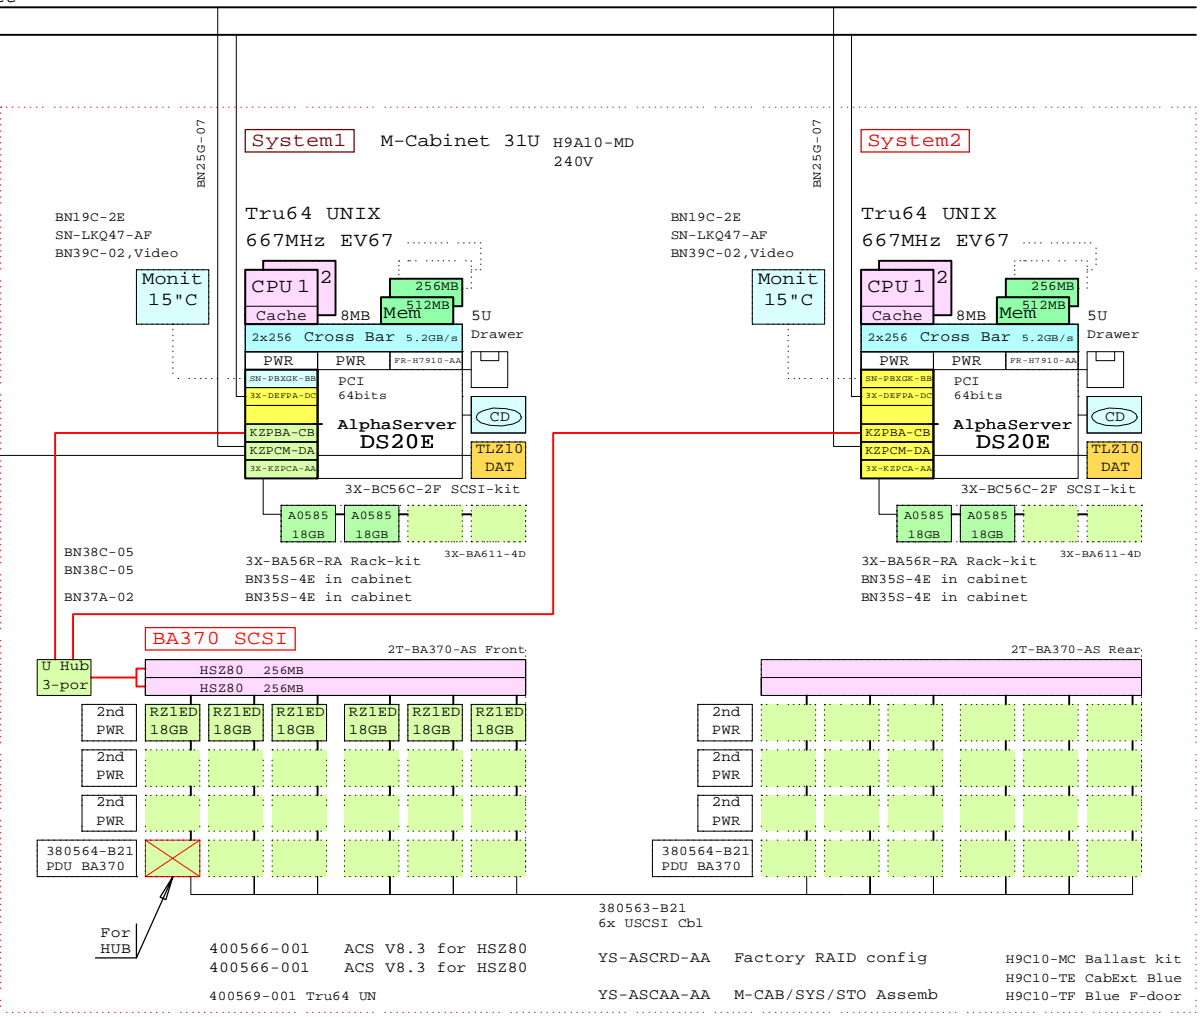

DS20E UNIX Cluster with in-cabinet RAID storage

Ethernet
FDDI

BOM for this cabinet system

Part Number	Qty	Description
1		H9A10-MD 1 M-Series Cab,H9A10,Blue,240V 31U
1.1		2T-BA370-AR 1 BA370 shelf,slides Rear RackMount
1.1.1		380564-B21 1 Power Distribution Unit RA8k/7k
1.1.2		380565-B21 3 Power Supply 180W Hot Plug SBB
1.2		2T-BA370-AS 1 BA370 shelf,slides Front RackMount
1.2.1		380564-B21 1 Power Distribution Unit RA8k/7k
1.2.2		380565-B21 3 Power Supply 180W Hot Plug SBB
1.2.3		400565-B21 2 Ultra Opt-1 cont w 2x128MB cache HS280
1.2.4		DS-DWZZH-03 1 Uscsi Act hub 0 SE:3/Dif 3.5" SBB
1.2.5		DS-RZ1ED-VW 6 18.2GB 10000r UltraSCSI disk
1.3		380563-B21 1 Set of six USCSI cables
1.4		3X-BA56R-RA 2 Rack mount kit, DS20E, for M-series
1.5		400566-001 2 HSZ80 Controller Software ACS V8.3
1.6		400569-001 1 Ultra opt OS Software Tru64 UNIX
1.7		BN19C-2E 2 PowerCable 240V, C-Europe
1.8		BN25G-07 2 17-03212-05 8MP-8MP PATCH CBL
1.9		BN35S-4E 4 PowerCord CL3 to CL4, Non US
1.10		BN37A-02 1 Ultra Cbl VHDCI - VHDCI
1.11		BN39C-05 2 Ultra Cbl VHDCI - 6BHD
1.12		BN39C-02 2 1.8 Video Extension Cable ****
1.13		DA-56PAA-EA 1 AS DS20E 6/667 512MB,Rack,UNIX
1.13.1		3R-VRQV5-24 1 COMPAQ V55 CLR MON,NH,TCO95
1.13.2		3X-BA611-4D 1 Disk Cage for DS20E, 4x disk
1.13.2.1		3R-A0585-AA 2 18.2GB Uscsi3 10k Universal disk
1.13.3		3X-BC56C-2F 1 DS20E SCSI Cable Kit
1.13.4		3X-DEFFA-DC 1 PCI to FDDI DAS MMF with SC,Universal
1.13.5		3X-KZPCA-AA 1 Single channel LVD adapter
1.13.6		FR-H7910-AA 1 Third power supply for DS20E
1.13.7		KN311-BB 1 AS DS20E 6/667 SMP UPG UNIX
1.13.8		KZPBA-CB 1 PCI to UltraSCSI Adapter Uwdif
1.13.9		KZPCM-DA 1 Dual Uscsi with FastEther PCI
1.13.10		MS340-CA 1 DS20 256MB SDRAM MEM 4x64MB
1.13.11		SN-PBXGK-BB 1 Elsa Gloria Synergy 8M Video Graphics
1.13.12		TLZ10-LB 1 12/24GB 4mm DAT 5.25" HH
1.14		DA-56PAA-EA 1 AS DS20E 6/667 512MB,Rack,UNIX
1.14.1		3R-VRQV5-24 1 COMPAQ V55 CLR MON,NH,TCO95
1.14.2		3X-BA611-4D 1 Disk Cage for DS20E, 4x disk
1.14.2.1		3R-A0585-AA 2 18.2GB Uscsi3 10k Universal disk
1.14.3		3X-BC56C-2F 1 DS20E SCSI Cable Kit
1.14.4		3X-DEFFA-DC 1 PCI to FDDI DAS MMF with SC,Universal
1.14.5		3X-KZPCA-AA 1 Single channel LVD adapter
1.14.6		FR-H7910-AA 1 Third power supply for DS20E
1.14.7		KN311-BB 1 AS DS20E 6/667 SMP UPG UNIX
1.14.8		KZPBA-CB 1 PCI to UltraSCSI Adapter Uwdif
1.14.9		KZPCM-DA 1 Dual Uscsi with FastEther PCI
1.14.10		MS340-CA 1 DS20 256MB SDRAM MEM 4x64MB
1.14.11		SN-PBXGK-BB 1 Elsa Gloria Synergy 8M Video Graphics
1.14.12		TLZ10-LB 1 12/24GB 4mm DAT 5.25" HH
1.15		H9C10-MC 1 Ballast Kit for cabinets
1.16		H9C10-TE 1 Rear cab extender for H9A10 Blue
1.17		H9C10-TF 1 FrontDoorKit Blue for H9A10
1.18		SN-LKQ47-AF 2 102 KEY KYBD, NON-WIN, Finnish
1.19		YS-ASCAA-AA 1 M-CAB/SYS/STO Assembly
1.20		YS-ASCRD-AA 1 Factory configured RAID sets of BA370
2		DS-TZ89N-TA 1 35/70GB SE DLT-tape TT FWSE
3		BN19C-2E 1 PowerCable 240V, C-Europe
4		BN38C-02 1 Ultra Cbl VHDCI - 68HD

COMPAQ 22-Aug-2000 GTAUDS20E8
Matti.Patari@Compaq.com

AlphaServer DS20E UNIX Cluster
GOLDEN EGGS Visuals, Helsinki