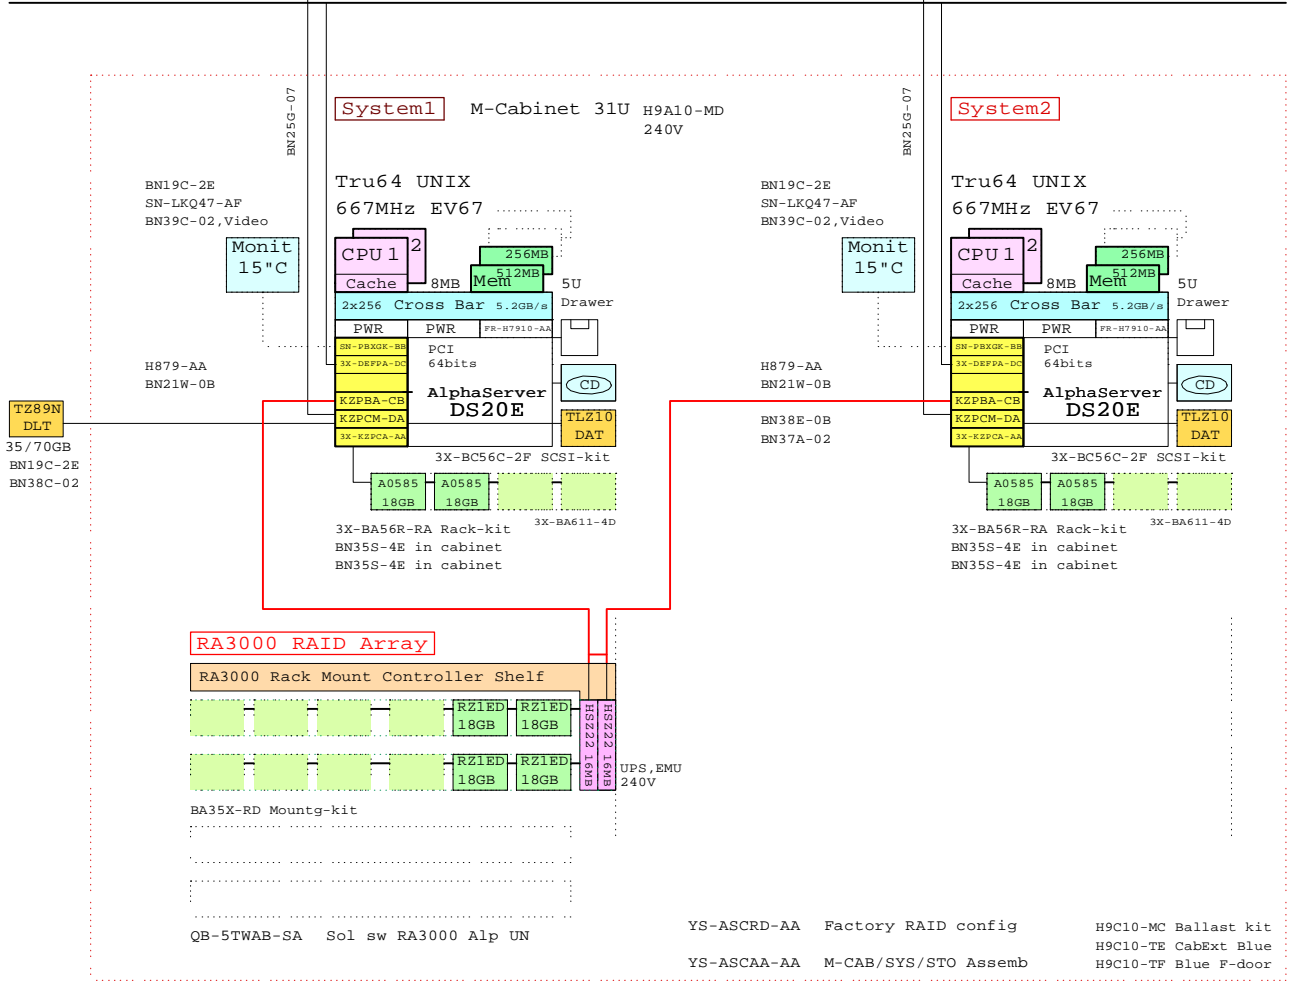

DS20E UNIX Cluster with in-cabinet RA3000 RAID storage

Ethernet

FDDI

BOM for this cabinet system

Part Number	Qty	Description
1	H9A10-MD	1 M-Series Cab,H9A10,Blue,240V 31U
1.1	3X-BA56R-RA	2 Rack mount kit, DS20E, for M-series
1.2	BA35X-RD	1 Mounting kit, metric
1.3	BN19C-2E	2 PowerCable 240V, C-Europe
1.4	BN21W-0B	2 Y SCSI-2 Cable 68 pins/6.15m
1.5	BN25G-07	2 17-03212-05 8MP-8MP PATCH CBL
1.6	BN35S-4E	4 PowerCord C13 to C14, Non US
1.7	BN37A-02	1 Ultra Cbl VHDCI - VHDCI
1.8	BN38E-0B	1 Ultra Cbl VHDCI - 68HD
1.9	BN39C-02	2 1.8 Video Extension Cable ****
1.10	DA-56PAA-EA	1 AS DS20E 6/667 512MB,Rack,UNIX
1.10.1	3R-VRQV5-24	1 COMPAQ V55 CLR MON,NH,TCO95
1.10.2	3X-BA611-4D	1 Disk Cage for DS20E, 4x disk
1.10.2.1	3R-A0585-AA	2 18.2GB Uscsi3 10k Universal disk
1.10.3	3X-BC56C-2F	1 DS20E Scsi Cable Kit
1.10.4	3X-DEPFA-DC	1 PCI to FDDI DAS MMF with SC,Universal
1.10.5	3X-KZPCA-AA	1 Single channel LVD adapter
1.10.6	FR-H7910-AA	1 Third power supply for DS20E
1.10.7	KN311-BB	1 AS DS20E 6/667 SMP UPG UNIX
1.10.8	KZPBA-CB	1 PCI to UltraSCSI Adapter UWdif
1.10.9	KZPCM-DA	1 Dual Uscsi with FastEther PCI
1.10.10	MS340-CA	1 DS20 256MB SDIMM MEM 4x64MB
1.10.11	SN-PBXGK-BB	1 Elsa Gloria Synergy 8M Video Graphics
1.10.12	TLZ10-LB	1 12/24GB 4mm DAT 5.25" HH
1.11	DA-56PAA-EA	1 AS DS20E 6/667 512MB,Rack,UNIX
1.11.1	3R-VRQV5-24	1 COMPAQ V55 CLR MON,NH,TCO95
1.11.2	3X-BA611-4D	1 Disk Cage for DS20E, 4x disk
1.11.2.1	3R-A0585-AA	2 18.2GB Uscsi3 10k Universal disk
1.11.3	3X-BC56C-2F	1 DS20E Scsi Cable Kit
1.11.4	3X-DEPFA-DC	1 PCI to FDDI DAS MMF with SC,Universal
1.11.5	3X-KZPCA-AA	1 Single channel LVD adapter
1.11.6	FR-H7910-AA	1 Third power supply for DS20E
1.11.7	KN311-BB	1 AS DS20E 6/667 SMP UPG UNIX
1.11.8	KZPBA-CB	1 PCI to UltraSCSI Adapter UWdif
1.11.9	KZPCM-DA	1 Dual Uscsi with FastEther PCI
1.11.10	MS340-CA	1 DS20 256MB SDIMM MEM 4x64MB
1.11.11	SN-PBXGK-BB	1 Elsa Gloria Synergy 8M Video Graphics
1.11.12	TLZ10-LB	1 12/24GB 4mm DAT 5.25" HH
1.12	DS-SWXRA-GK	1 RA3000 Rackmount one HSZ22 240V
1.12.1	DS-HSZ22-AA	1 HSZ22 controller 16MB
1.12.2	DS-SWXRA-GN	1 RA3000 Rackmount Expan 120/240
1.12.2.1	DS-RZ1ED-VW	2 18.2GB 10000r UltraSCSI disk
1.12.3	DS-SWXRA-GN	1 RA3000 Rackmount Expan 120/240
1.12.3.1	DS-RZ1ED-VW	2 18.2GB 10000r UltraSCSI disk
1.13	H879-AA	2 SCSI-3 Term - 68 pin Male
1.14	H9C10-MC	1 Ballast Kit for cabinets
1.15	H9C10-TE	1 Rear cab extender for H9A10 Blue
1.16	H9C10-TF	1 FrontDoorKit Blue for H9A10
1.17	QB-5TWAB-SA	1 Sol sw RA3000 Alp UNIX
1.18	SN-LKQ47-AF	2 102 KEY KYBD, NON-WIN, Finnish
1.19	YS-ASCAA-AA	1 M-CAB/SYS/STO Assembly
1.20	YS-ASCRD-AA	1 Factory configured RAID sets of BA370
2	DS-TZ89N-TA	1 35/70GB SE DLT-tape TT FWSE
3	BN19C-2E	1 PowerCable 240V, C-Europe
4	BN38C-02	1 Ultra Cbl VHDCI - 68HD

COMPAQ 22-Aug-2000 GTAUDS20E7
Mattti.Patari@Compaq.com

AlphaServer DS20E UNIX Cluster
GOLDEN EGGS Visuals, Helsinki

This template is included in the present GOLDEN EGGS Software kit.

DS20E UNIX