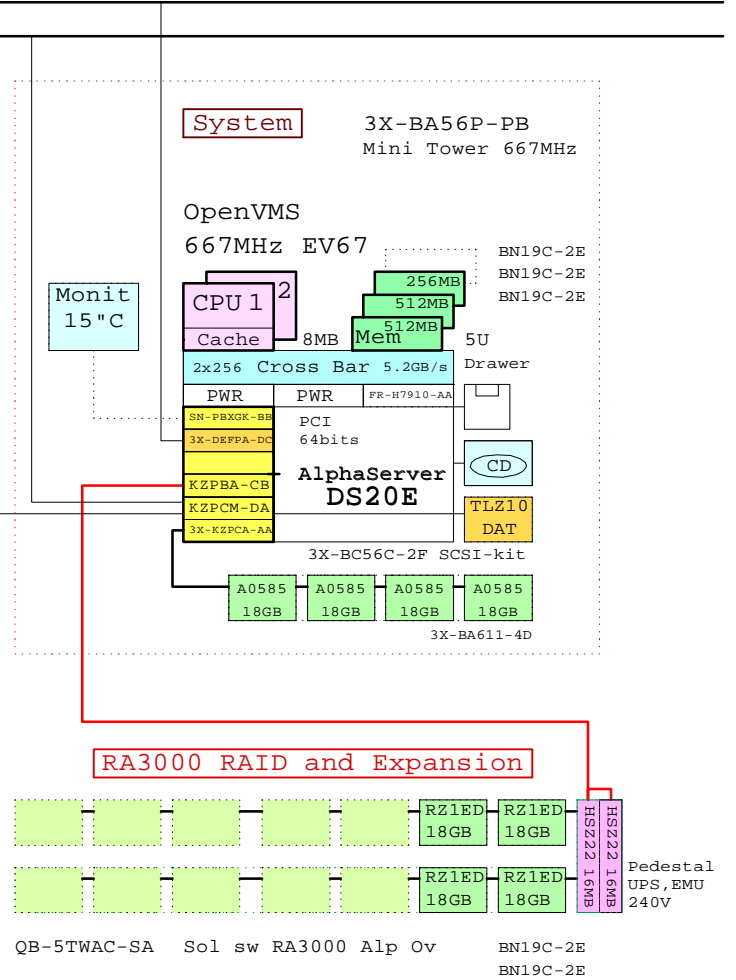

22-Aug-2000 GTAVDS20E5  
Matti.Patari@compaq.com

AlphaServer DS20E OpenVMS Syst  
GOLDEN EGGS Visuals, Helsinki

DS20E expanded OpenVMS RAID system

FDDI

Ethernet

LK461-AF  
BN39C-02, Video  
BN19C-2E

Bill of material