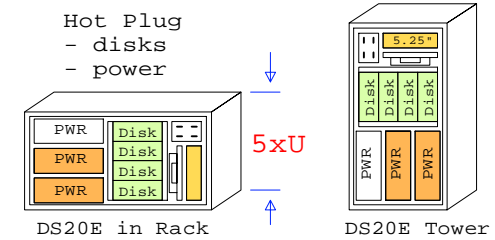

Licenses included:

- DIGITAL UNIX V4.0F, Base license, Unlimited User license, Server Extension license, and Internet Access Software license and Netscape's Enterprise Server 3.0.
- OpenVMS V7.2-1, Base license and DIGITAL Enterprise Integration Package.

	@667MHz
SPECint95	40
SPECfp95	84
SPECweb99	685
TPC	....

Software Processor Code: **E**

COMPAQ	18-Aug-2000	GEADS20E2
	Matti.Patari@compaq.com	

AlphaServer DS20E 667MHz Syst.
GOLDEN EGGS Visuals, Helsinki