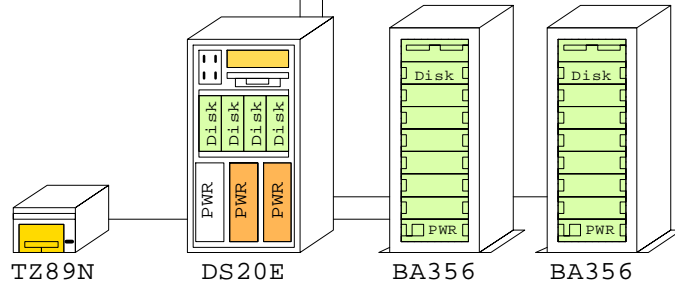

DS20E expanded OpenVMS system

FDDI

Ethernet

LK461-AF  
BN39C-02, Video  
BN19C-2E

Bill of material

	Part Number	Qty	Description
1	3X-BA56P-PB	1	DS20E Mini tower pedestal kit,667MHz
1.1	BN19C-2E	3	PowerCable 240V, C-Europe
1.2	DY-56PAA-EA	1	AS DS20E 6/667 512MB,Rack,OVMS
1.2.1	3R-VRQV5-24	1	COMPAQ V55 CLR MON,NH,TC095
1.2.2	3X-BA611-4D	1	Disk Cage for DS20E, 4x disk
1.2.2.1	3R-A0585-AA	4	18.2GB Uscsi3 10k Universal disk
1.2.3	3X-BC56C-2F	1	DS20E SCSI Cable Kit
1.2.4	3X-DEFFA-DC	1	PCI to FDDI DAS MMF with SC,Universal
1.2.5	3X-KZFCA-AA	1	Single channel LVD adapter
1.2.6	FR-H7910-AA	1	Third power supply for DS20E
1.2.7	KN311-BC	1	AS DS20E 6/667 SMP UPG OpenVMS
1.2.8	KZPBA-CA	2	PCI to UltraSCSI Adapter UWSE
1.2.9	KZPCM-DA	1	Dual Uscsi with FastEther PCI
1.2.10	MS340-CA	1	DS20 256MB SDIMM MEM 4x64MB
1.2.11	MS340-DA	1	DS20 512MB SDIMM MEM 4x128MB
1.2.12	SN-PBXGK-BB	1	Elsa Gloria Synergy 8M Video Graphics
1.2.13	TLZ10-LB	1	12/24GB 4mm DAT 5.25" HH
2	DS-BA356-KF	1	Pedestal Storage, UltraW, Single-Bus
2.1	BN19C-2E	2	PowerCable 240V, C-Europe
2.2	BN38C-02	1	Ultra Cbl VHDCI - 68HD
2.3	CK-BA35X-HH	1	180W Stor.Shelf PWR for AS4x00
2.4	DS-RZ1ED-VW	6	18.2GB 10000r UltraSCSI disk
3	DS-BA356-KF	1	Pedestal Storage, UltraW, Single-Bus
3.1	BN19C-2E	2	PowerCable 240V, C-Europe
3.2	BN38C-02	1	Ultra Cbl VHDCI - 68HD
3.3	CK-BA35X-HH	1	180W Stor.Shelf PWR for AS4x00
3.4	DS-RZ1ED-VW	6	18.2GB 10000r UltraSCSI disk
4	DS-TZ89N-TA	1	35/70GB SE DLT-tape TT FWSE
5	BN39C-02	1	1.8 Video Extension Cable ****
6	BN19C-2E	2	PowerCable 240V, C-Europe
7	BN38C-02	1	Ultra Cbl VHDCI - 68HD
8	LK461-AF	1	VMS STYLE KEYBOARD, Fin/Swed