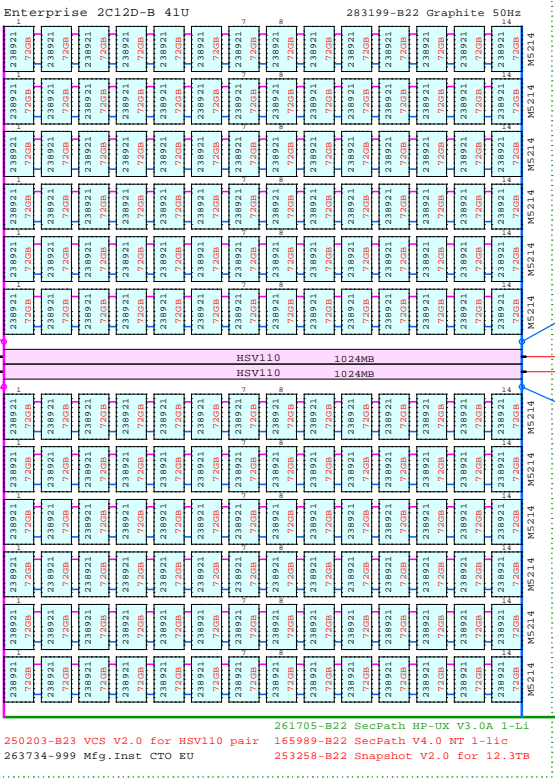

12 cables included in 0C6D

Optional Snapshot Software:

- 253255-B22 Snapshot V2.0 for 1.6TB
- 253256-B22 Snapshot V2.0 for 3.1TB
- 253257-B22 Snapshot V2.0 for 6.2TB
- 253258-B22 Snapshot V2.0 for 12.3TB
- 274522-B22 Snapshot V2.0 for 17.5TB

- 253259-B22 SNP V2.0 Upg 1.6-3.1TB
- 253260-B22 SNP V2.0 Upg 1.6-6.2TB
- 253261-B22 SNP V2.0 Upg 1.6-12.3TB
- 253262-B22 SNP V2.0 Upg 3.1-6.2TB
- 253263-B22 SNP V2.0 Upg 3.1-12.3TB
- 253264-B22 SNP V2.0 Upg 6.2-12.3TB
- 274523-B22 SNP V2.0 Upg 1.6-17.5TB
- 274524-B22 SNP V2.0 Upg 3.1-17.5TB
- 274525-B22 SNP V2.0 Upg 6.2-17.5TB
- 274526-B22 SNP V2.0 Upg 12.6-17.5TB

Configure-to-order:

- 258158-888 Mfg.Inst CTO US
- 263734-999 Mfg.Inst CTO EU

Bom for Enterprise Expansion 0C6D-B

Part Number	Qty	Description
283264-B22	1	Enterprise VCS-B FC 50Hz 41U Graphite
238921-B21	72	72GB 10k dual-port FC 2GB/s disk 1"
263734-999	1	Enterprise CTO Factory inst. opt. EU
274526-B22	1	SNP VCS V2.0 Upg 12.6-17.5TB, Snapshot

238921-B21

236205-B21

MAX 240 Disk Drives

Graphite

Graphite

www.Compaq.com/golden-eggs
Since: Sep 2002

	10-Dec-2002	GTENTOC6D4
	Matti.Patari@hp.com	

Enterprise Virtual Array 0C6D-B
GOLDEN EGGS Visuals, Helsinki

This template is included in the present GOLDEN EGGS Software kit.

Enterprise 0C6D-B