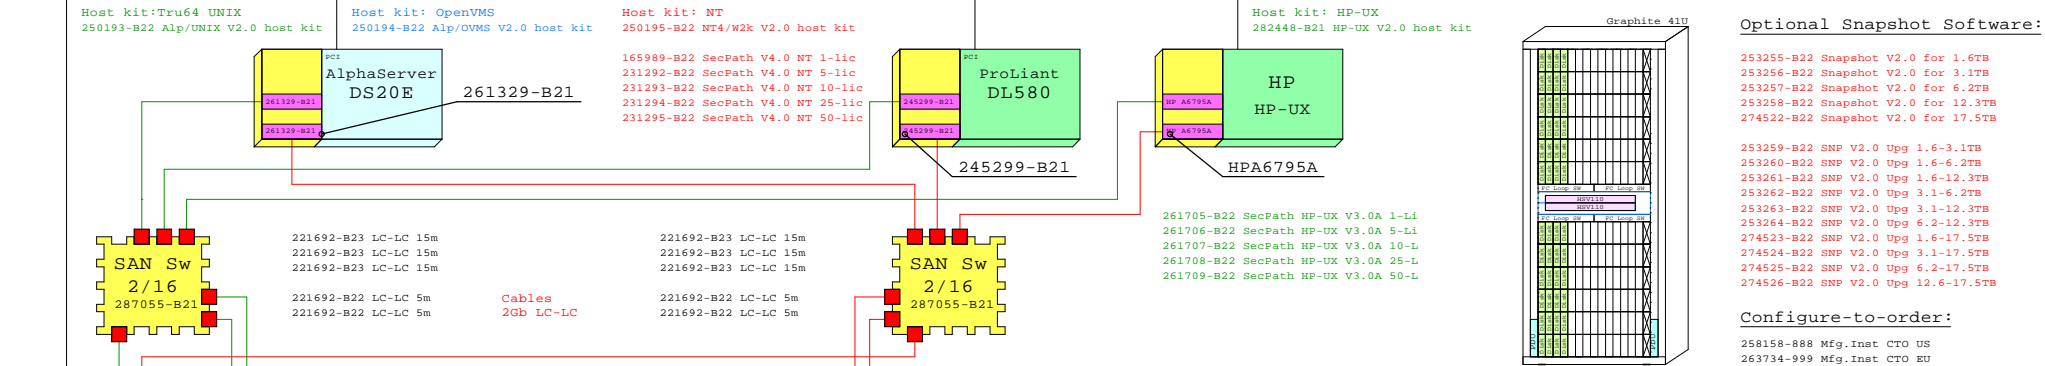

Enterprise Virtual Array 2C12D-B

Ethernet

Optional Snapshot Software:

- 253255-B22 Snapshot V2.0 for 1.6TB
- 253256-B22 Snapshot V2.0 for 3.1TB
- 253257-B22 Snapshot V2.0 for 6.2TB
- 253258-B22 Snapshot V2.0 for 12.3TB
- 274522-B22 Snapshot V2.0 for 17.5TB
- 253259-B22 SNP V2.0 Upg 1.6-3.1TB
- 253260-B22 SNP V2.0 Upg 1.6-6.2TB
- 253261-B22 SNP V2.0 Upg 1.6-12.3TB
- 253262-B22 SNP V2.0 Upg 3.1-6.2TB
- 253263-B22 SNP V2.0 Upg 3.1-12.3TB
- 253264-B22 SNP V2.0 Upg 6.2-12.3TB
- 274523-B22 SNP V2.0 Upg 1.6-17.5TB
- 274524-B22 SNP V2.0 Upg 3.1-17.5TB
- 274525-B22 SNP V2.0 Upg 6.2-17.5TB
- 274526-B22 SNP V2.0 Upg 12.6-17.5TB

Configure-to-order:

- 258158-888 Mfg.Inst CTO US
- 263734-999 Mfg.Inst CTO EU