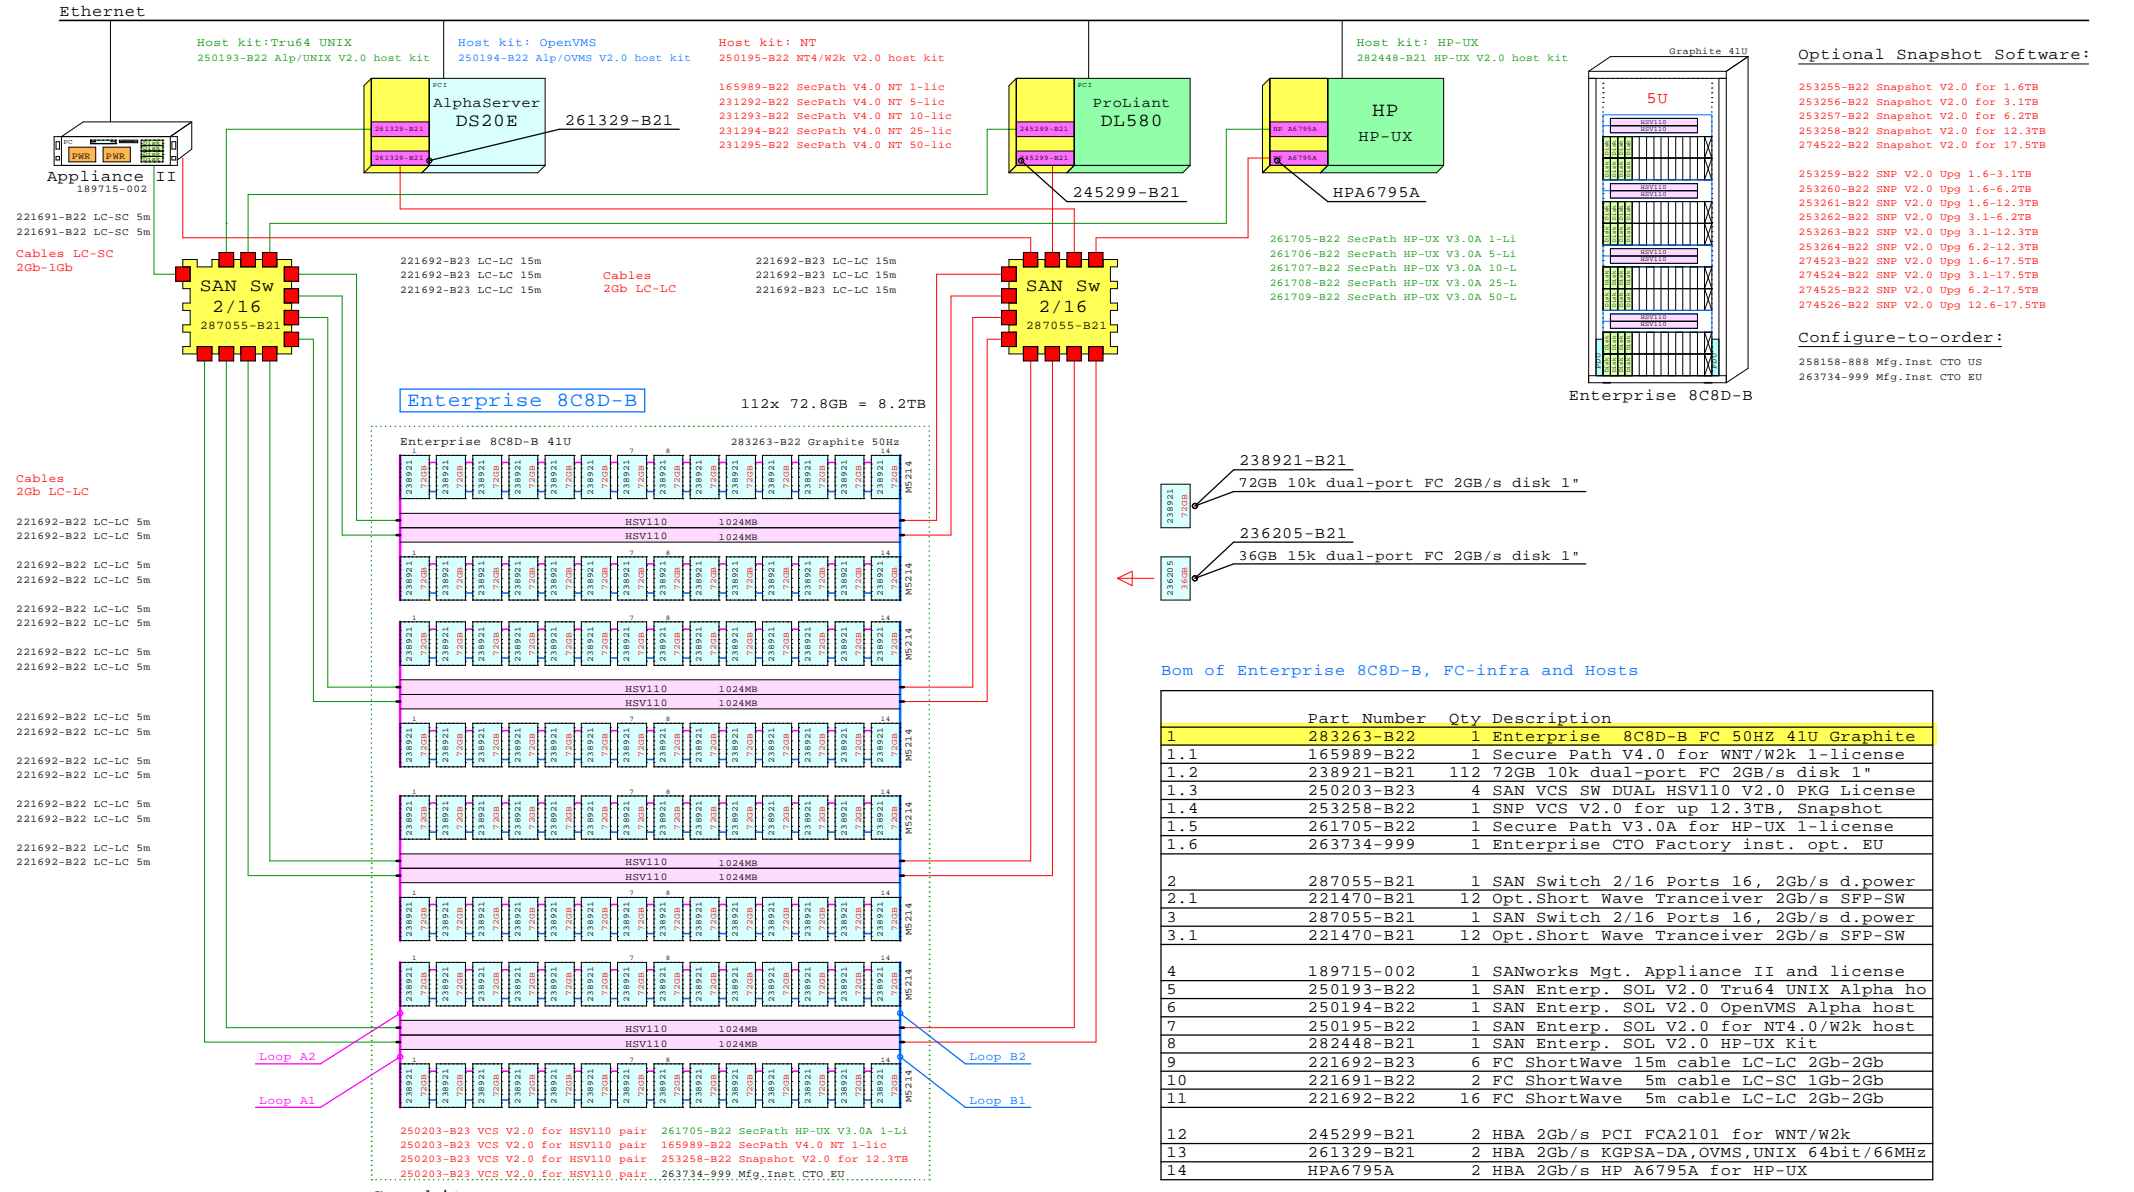

Enterprise Virtual Array 8C8D-B

Bom of Enterprise 8C8D-B, FC-infra and Hosts

Part Number	Qty	Description
1	1	283263-B22 Enterprise 8C8D-B FC 50Hz 41U Graphite
1.1	1	165989-B22 Secure Path V4.0 for WNT/W2k 1-license
1.2	112	238921-B21 72GB 10k dual-port FC 2GB/s disk 1"
1.3	4	250203-B23 SAN VCS SW DUAL HSV110 V2.0 PKG License
1.4	1	253258-B22 1 SNP VCS V2.0 for up to 12.3TB, Snapshot
1.5	1	261705-B22 Secure Path V3.0A for HP-UX 1-license
1.6	1	263734-999 Enterprise CTO Factory inst. opt. EU
2	1	287055-B21 SAN Switch 2/16 Ports 16, 2Gb/s d.power
2.1	12	221470-B21 Opt.Short Wave Tranceiver 2Gb/s SFP-SW
3	1	287055-B21 SAN Switch 2/16 Ports 16, 2Gb/s d.power
3.1	12	221470-B21 Opt.Short Wave Tranceiver 2Gb/s SFP-SW
4	1	189715-002 SANworks Mgt. Appliance II and license
5	1	250193-B22 SAN Enterp. SOL V2.0 Tru64 UNIX Alpha ho
6	1	250194-B22 SAN Enterp. SOL V2.0 OpenVMS Alpha host
7	1	250195-B22 SAN Enterp. SOL V2.0 for NT4.0/W2k host
8	1	282448-B21 SAN Enterp. SOL V2.0 HP-UX Kit
9	6	221692-B23 FC ShortWave 15m cable LC-LC 2Gb-2Gb
10	2	221691-B22 FC ShortWave 5m cable LC-SC 1Gb-2Gb
11	16	221692-B22 FC ShortWave 5m cable LC-LC 2Gb-2Gb
12	2	245299-B21 HBA 2Gb/s PCI FCA2101 for WNT/W2k
13	2	261329-B21 HBA 2Gb/s KGPSA-DA,OVMS,UNIX 64bit/66MHz
14	2	HPA6795A HBA 2Gb/s HP A6795A for HP-UX

Graphite

www.Compaq.com/golden-eggs

This template is included in the present GOLDEN EGGS Software kit.

Enterprise 8C8D-B

	10-Dec-2002	GTENT8C8D4
	Matti.Patari@hp.com	
Enterprise Virtual Array 8C8D-B GOLDEN EGGS Visuals, Helsinki		

Since: Sep 2002