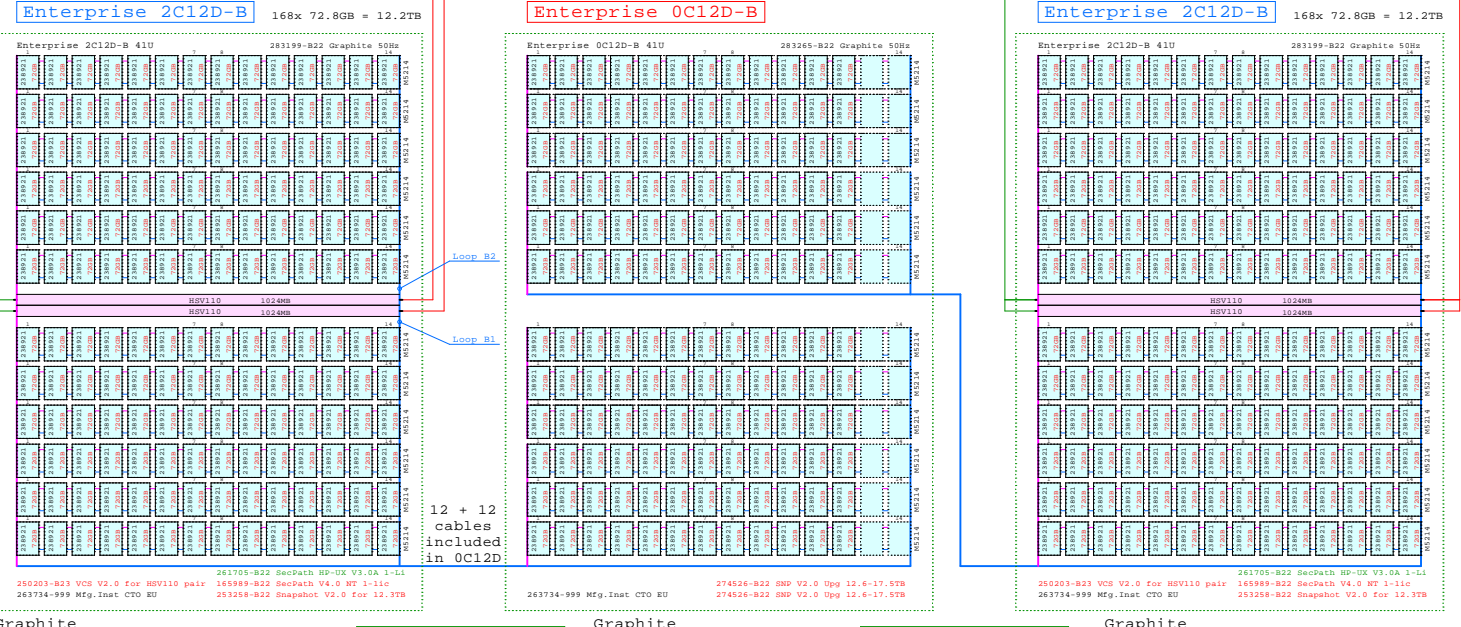

This template is included in the present GOLDEN EGGS Software kit.