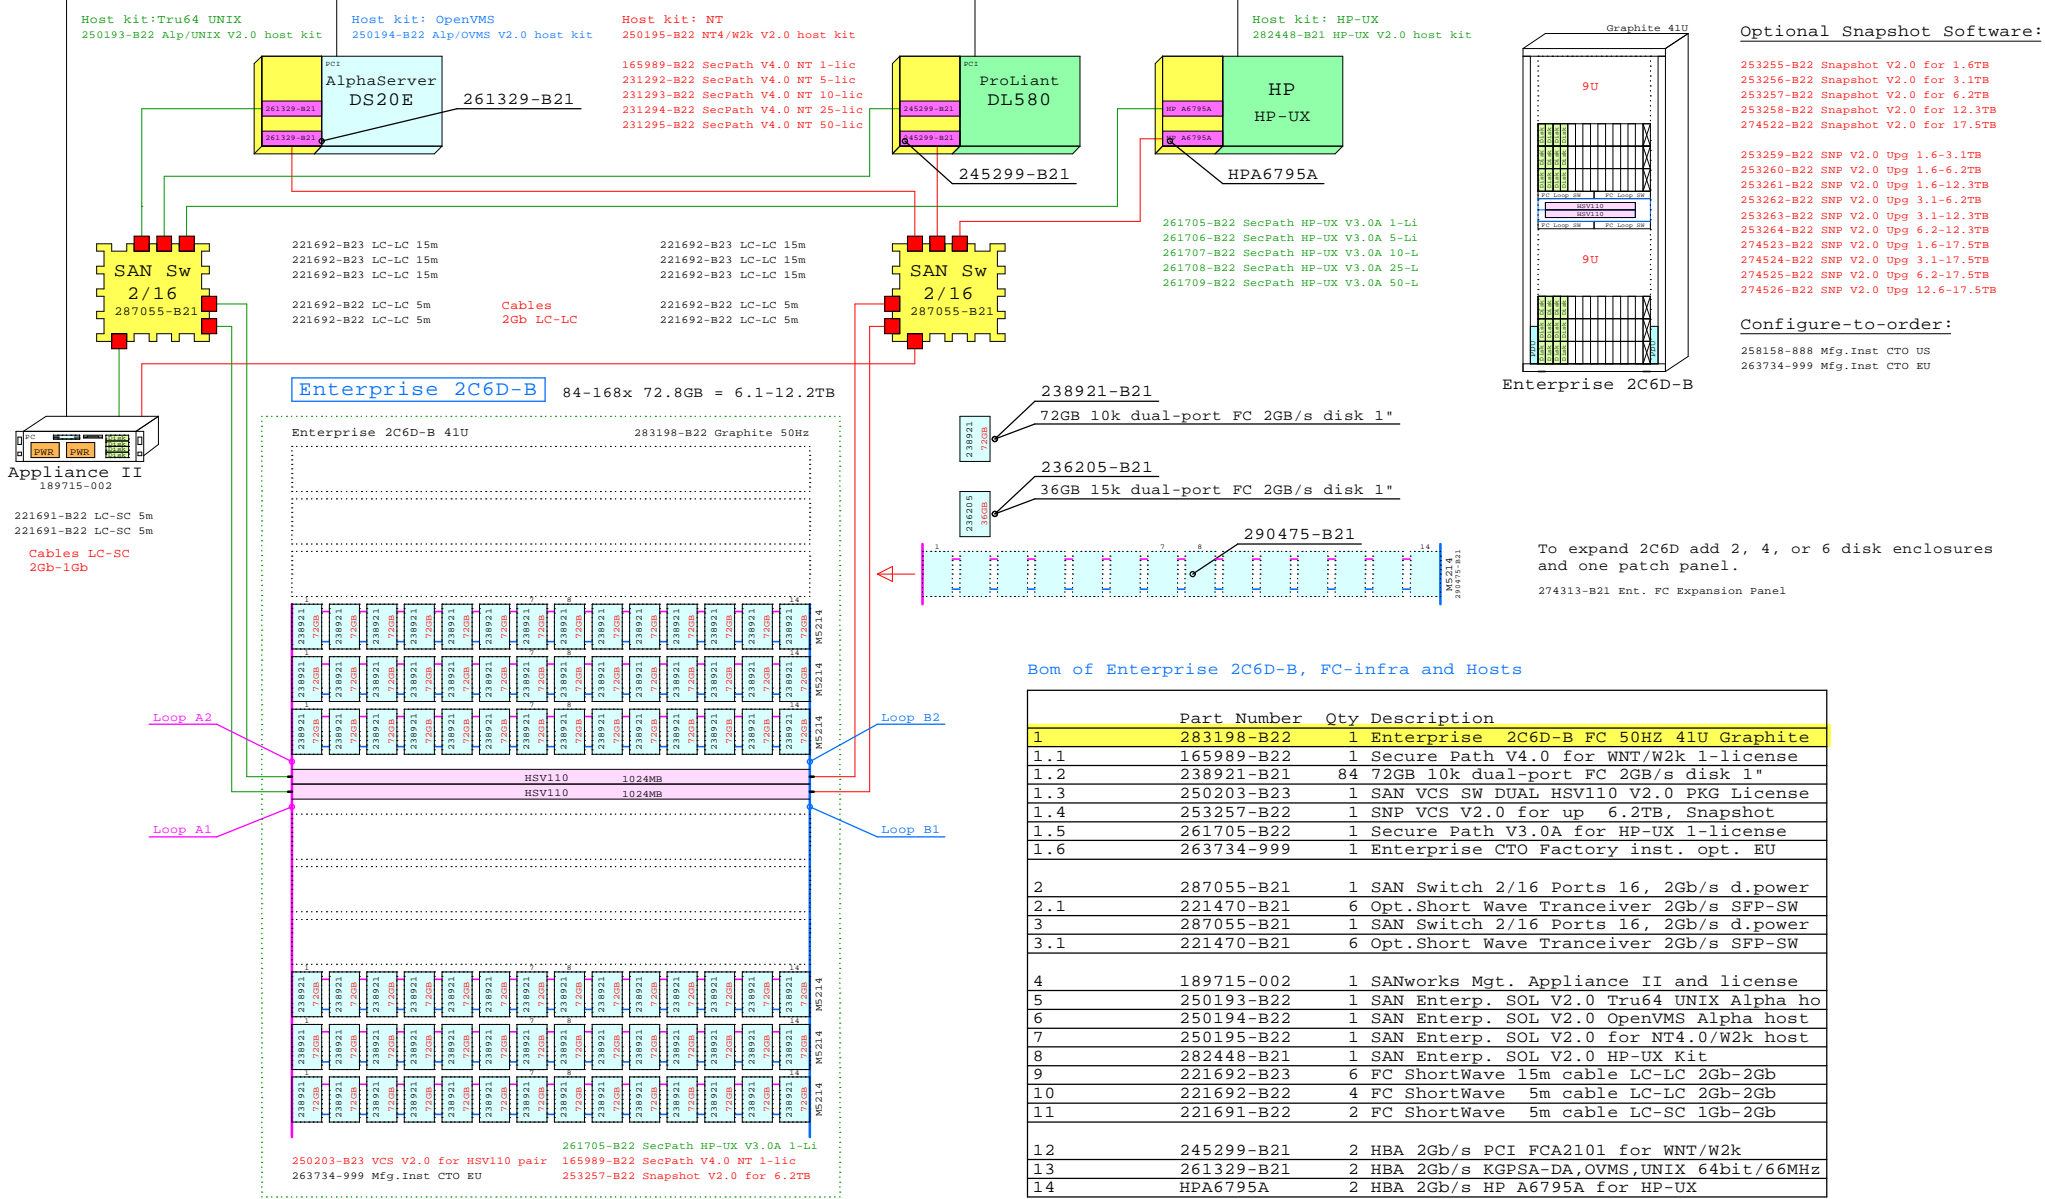

Enterprise Virtual Array 2C6D-B

Ethernet