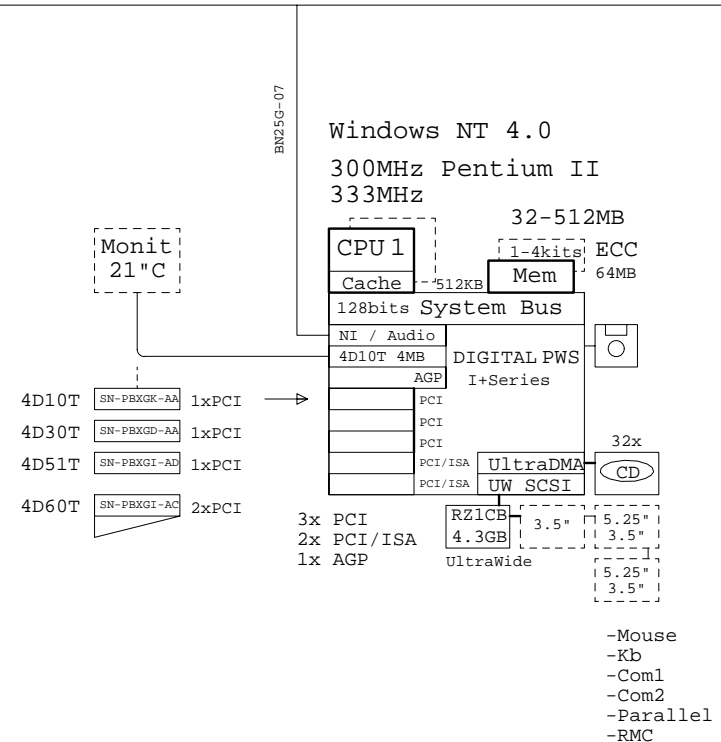

Disk storage

SN-PBXRW-NC	4.3GB	UltraSCSI	disk	7200	1.0"
SN-PBXRW-RA	4.3GB	UltraSCSI	disk	10000	1.6"
SN-PBXRW-SA	9.1GB	UltraSCSI	disk	7200	1.6"
SN-PBXRW-TA	18GB	UltraSCSI	disk	7200	1.6"

#5 SVGA color monitor

15"	SN-PCXBV-EZ/EY
17"	SN-PCXAV-VZ/VY
19"	SN-PCXAV-TZ
21"	SN-PCXAV-WZ/WY
24"	SN-PCXAV-AZ

North/South

TFT flat panel display

15"	SN-PCXAV-KZ
-----	-------------

Licenses included:

• Windows NT 4.0 Workstation