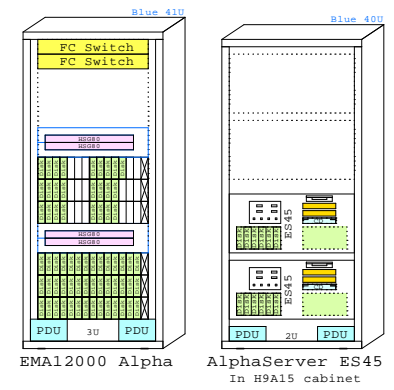

www.compaq.com/golden-eggs
Since Oct-2001

COMPAQ 05-Mar-2002 GTAUES45
Matti.Patari@compaq.com

ES45 UNIX
AlphaServer ES45 UNIX Cluster
GOLDEN EGGS Visuals, Helsinki

This template is included in the present GOLDEN EGGS Software kit.