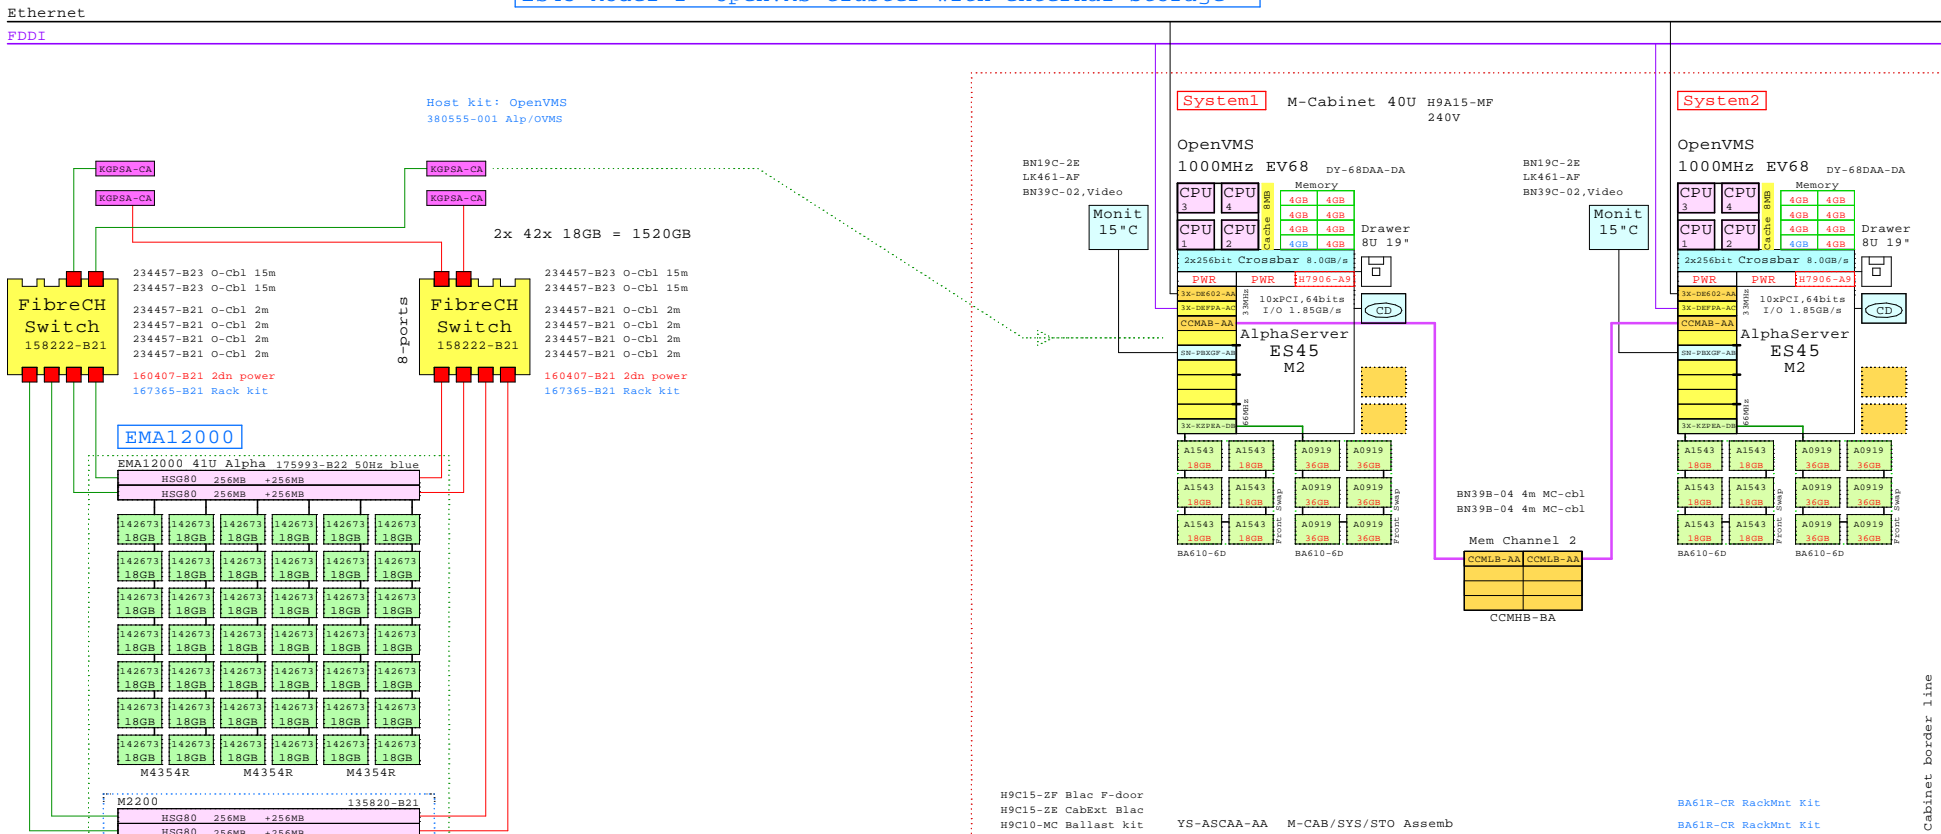

AlphaServer ES45 OVMS Cabinet
GOLDEN EGGS Visuals, Helsinki

ES45 Model 2 OpenVMS Cluster with external storage

BOM of External Storage

Part Number	Qty	Description
1	1	17593-B27 1 EMA1200 Ext 41U 50Hz blue
1.1	2	128697-B21 2 ACS V8.5F controller FCAL/PCSW
1.2	1	135820-B21 1 Modula M2200 shelf, NO controller
1.2.1	2	128697-B21 2 ACS V8.5F controller FCAL/PCSW
1.2.2	2	135823-B21 2 HSGXX Single external cache battery
1.2.3	6	168256-B21 6 SCSI cable VHDCl-VHDCl, 1m
1.2.4	1	176622-B21 1 HSG80 FC Contr with 256MB cache
1.2.4.1	1	380674-B21 1 Cache Upg RABK ESA12K 256MB
1.2.5	1	176622-B21 1 HSG80 FC Contr with 256MB cache
1.2.5.1	1	380674-B21 1 Cache Upg RABK ESA12K 256MB
1.2.6	1	190211-B31 1 Modula M4354R dual buss, 7+7, 1.0"
1.2.6.1	8	18.2GB 10000r Ultra3 SCSI disk 1"
1.2.7	1	190211-B31 1 Modula M4354R dual buss, 7+7, 1.0"
1.2.7.1	8	18.2GB 10000r Ultra3 SCSI disk 1"
1.2.8	1	190211-B31 1 Modula M4354R dual buss, 7+7, 1.0"
1.2.8.1	9	18.2GB 10000r Ultra3 SCSI disk 1"
1.3	1	135823-B21 2 HSGXX Single external cache battery
1.4	1	142673-B22 42 18.2GB 10000r Ultra3 SCSI disk 1"
1.5	1	176622-B21 1 HSG80 FC Contr with 256MB cache
1.5.1	1	380674-B21 1 Cache Upg RABK ESA12K 256MB
1.6	1	176622-B21 1 HSG80 FC Contr with 256MB cache
1.6.1	1	380674-B21 1 Cache Upg RABK ESA12K 256MB
2	1	158222-B21 1 SAN Switch 8 Ports
2.1	6	380561-B21 6 FC Optical Short Wave GRIC 500
158222-B21	1	1 SAN Switch 8 Ports
3.1	6	380561-B21 6 FC Optical Short Wave GRIC 500
4	2	160407-B21 2 SAN switch redundant power supply
4.1	4	234457-B23 4 Fibre Channel 15m Optical Cable
6	2	167365-B21 2 Rack mount kit for SAN switch
7	8	234457-B21 8 Fibre Channel 02m Optical Cable
8	1	380555-001 1 OS Platf Softw Kit for FC Alpha OVMS
9	4	168794-B21 4 Host Bus Cntr KPQSA-CA,OVMS,UNIX