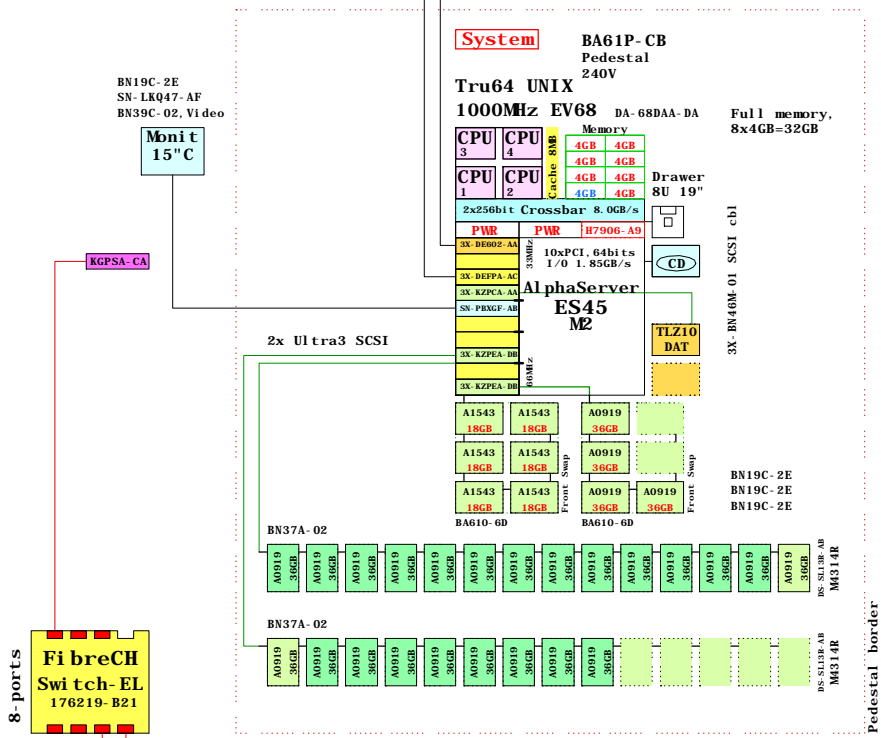

Ethernet
FDDI

ES45 Model 2 Pedestal System

Bill of material for the base Pedestal

Part Number	Qty	Description
1	1	BA61P-CB ES45 Pedestal Enclosure 240V Europe
1.1	1	3X-BN46M-01 SCSI cable for Tape
1.2	3	BN19C-2E PowerCable 240V, C-Europe
1.3	2	BN37A-02 Ultra Cbl VHDCI - VHDCI
1.4	1	DA-68DAA-DA ES45 68/1000 Model 2 4GB UNIX 10PCI DWR
1.4.1	1	3X-DE602-AA 10/100 2xChannel Ethernet, Twisted
1.4.2	1	3X-DEFPA-AC PCI to FDDI SAS MMF with SC, Universal
1.4.3	1	3X-KZPCA-AA Single channel LVD adapter
1.4.4	2	3X-KZPEA-DB PCI 2-chan SCSI Ultra3 LVD
1.4.5	1	BA610-6D ES40 Disk Drive Cage, 6-Bay
1.4.5.1	6	3R-A1543-AA 18.2GB Uscsi3 15k Universal disk 1"
1.4.6	1	BA610-6D ES40 Disk Drive Cage, 6-Bay
1.4.6.1	4	3R-A0919-AA 36.4GB Uscsi3 10k Universal disk 1"
1.4.7	1	H7906-A9 ES40 Power Syplly, 2nd or 3rd
1.4.8	3	KN610-DB ES45 68/1000MHz UNIX SMP 8mb cache
1.4.9	7	MS620-DA ES45 4GB Memory Option
1.4.10	1	SN-PBXGF-AB 3DLabs Oxygen VXI 32MB PCI 2D graphics
1.4.11	1	TLZ10-LB 12/24GB 4mm DAT 5.25" HH
1.5	1	DS-SL13R-AB Modula M4314R single buss, 14x 1.0" Int
1.5.1	9	3R-A0919-AA 36.4GB Uscsi3 10k Universal disk 1"
1.6	1	DS-SL13R-AB Modula M4314R single buss, 14x 1.0" Int
1.6.1	14	3R-A0919-AA 36.4GB Uscsi3 10k Universal disk 1"
2	1	3R-A2832-AA COMPAQ Monitor S510 15" NH, EU
2.1	1	BN39C-02 1.8 Video Extension Cable ****
3	1	SN-LKQ47-AF 102 KEY KYBD, NON-WIN, Finnish
4	1	BN19C-2E PowerCable 240V, C-Europe

BOM for the external RA8000 RAID

Part Number	Qty	Description
1	1	175992-B22 MA8000 6x7 22U 50Hz opal
1.1	2	128697-B21 ACS V8.5F controller FCAL/FCSW
1.2	2	HSGxx Single external cache battery
1.3	24	176496-B22 36GB 10000r Ultra3 SCSI disk 1"
1.4	1	176622-B21 HSG80 FC Contr with 256MB cache
1.4.1	1	380674-B21 Cache Upg RA8k ESA12k 256MB
1.5	1	176622-B21 HSG80 FC Contr with 256MB cache
1.5.1	1	380674-B21 Cache Upg RA8k ESA12k 256MB
1.6	1	380553-001 OS Platf. Softw. Kit for FC Alpha UNIX
2	1	176219-B21 SAN Switch EL 8-Ports
3	1	234457-B23 Fibre Channel 15m Optical Cable
4	1	167365-B21 Rack mount kit for SAN switch
5	2	234457-B21 Fibre Channel 02m Optical Cable
6	1	168794-B21 Host Buss Cntr KGPSA-CA, OVMS, UNIX

234457-B23 0-Cbl 15m
234457-B21 0-Cbl 2m
234457-B21 0-Cbl 2m
167365-B21 Rack kit