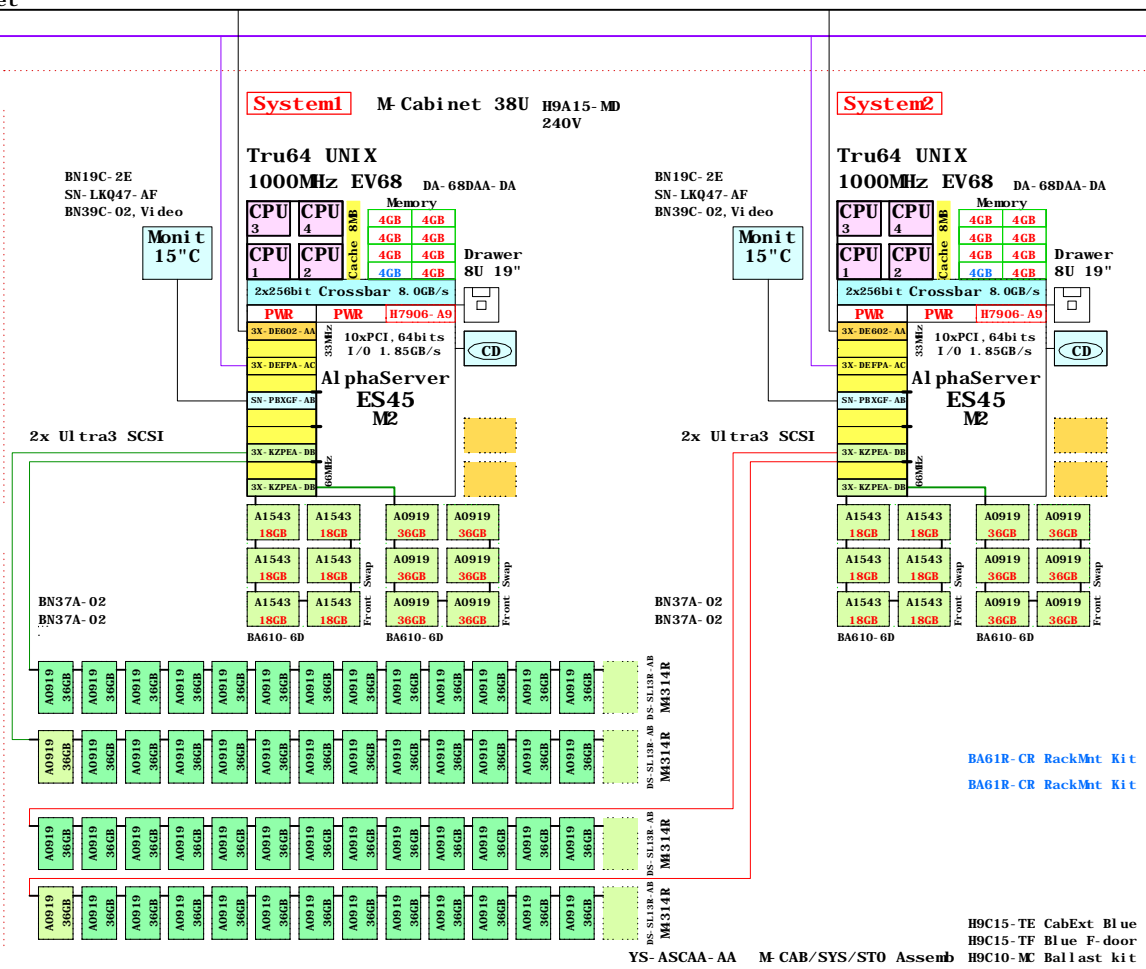

ES45 Model 2 Systems in Cabinet M15

Ethernet

FDI

Bill of material for Cabinet and System 1

Part Number	Qty	Description
1	1	H9A15-MD 1 M-Series Cab, H9A15, Blue, 240V 38U
1.1	1	3R-A2832-AA 1 COMPAQ Monitor S510 15" NH, EU
1.2	1	BN19C-2E 1 PowerCable 240V, C-Europe
1.3	2	BN37A-02 2 Ultra Cbl VHDICI - VHDICI
1.4	1	BN39C-02 1 1.8 Video Extension Cable ****
1.5	1	DA-68DAA-DA 1 ES45 68/1000 Model 2 4GB UNIX 10PCI DWR
1.5.1	1	3X-DE602-AA 1 10/100 2xChannel Ethernet, Twisted
1.5.2	1	3X-DEEPA-AC 1 PCI to FDDI SAS MMF with SC, Universal
1.5.3	2	3X-KZPEA-DB 2 PCI 2-chan SCSI Ultra3 LVD
1.5.4	1	BA610-6D 1 ES40 Disk Drive Cage, 6-Bay
1.5.4.1	6	3R-A1543-AA 6 18.2GB Uscsi3 15k Universal disk 1"
1.5.5	1	BA610-6D 1 ES40 Disk Drive Cage, 6-Bay
1.5.5.1	6	3R-A0919-AA 6 36.4GB Uscsi3 10k Universal disk 1"
1.5.6	1	H7906-A9 1 ES40 Power Sply, 2nd or 3rd
1.5.7	3	KN610-DB 3 ES45 68/1000MHz UNIX SMP 8mb cache
1.5.8	7	MS620-DA 7 ES45 4GB Memory Option
1.5.9	1	SN-PBXGF-AB 1 3DLabs Oxygen VXI 32MB PCI 2D graphics
1.6	1	DS-SL13R-AB 1 Modul a M314R single buss, 14x 1.0" Int
1.6.1	13	3R-A0919-AA 13 36.4GB Uscsi3 10k Universal disk 1"
1.7	1	DS-SL13R-AB 1 Modul a M314R single buss, 14x 1.0" Int
1.7.1	13	3R-A0919-AA 13 36.4GB Uscsi3 10k Universal disk 1"
1.8	1	DS-SL13R-AB 1 Modul a M314R single buss, 14x 1.0" Int
1.8.1	13	3R-A0919-AA 13 36.4GB Uscsi3 10k Universal disk 1"
1.9	1	DS-SL13R-AB 1 Modul a M314R single buss, 14x 1.0" Int
1.9.1	13	3R-A0919-AA 13 36.4GB Uscsi3 10k Universal disk 1"
1.10	1	H9C10-MC 1 Ballast kit for cabinets
1.11	1	H9C15-TE 1 Rear cab extender for H9A15 Blue
1.12	1	H9C15-TF 1 FrontDoorKit Blue for H9A15
1.13	1	SN-LK047-AF 1 102 KEY KYBD, NON-WIN, Finnish
1.14	1	YS-ASCAA-AA 1 M-CAB/SYS/STO Assembly

Bill of material for System 2

Part Number	Qty	Description
1	1	DA-68DAA-DA 1 ES45 68/1000 Model 2 4GB UNIX 10PCI DWR
1.1	10	3X-DE602-AA 1 10/100 2xChannel Ethernet, Twisted
1.2	1	3X-DEEPA-AC 1 PCI to FDDI SAS MMF with SC, Universal
1.3	2	3X-KZPEA-DB 2 PCI 2-chan SCSI Ultra3 LVD
1.4	1	BA610-6D 1 ES40 Disk Drive Cage, 6-Bay
1.4.1	6	3R-A1543-AA 6 18.2GB Uscsi3 15k Universal disk 1"
1.5	1	BA610-6D 1 ES40 Disk Drive Cage, 6-Bay
1.5.1	6	3R-A0919-AA 6 36.4GB Uscsi3 10k Universal disk 1"
1.6	1	H7906-A9 1 ES40 Power Sply, 2nd or 3rd
1.7	3	KN610-DB 3 ES45 68/1000MHz UNIX SMP 8mb cache
1.8	7	MS620-DA 7 ES45 4GB Memory Option
1.9	1	SN-PBXGF-AB 1 3DLabs Oxygen VXI 32MB PCI 2D graphics
2	1	DS-SL13R-AB 1 Modul a M314R single buss, 14x 1.0" Int
2.1	13	3R-A0919-AA 13 36.4GB Uscsi3 10k Universal disk 1"
3	1	DS-SL13R-AB 1 Modul a M314R single buss, 14x 1.0" Int
3.1	13	3R-A0919-AA 13 36.4GB Uscsi3 10k Universal disk 1"
4	1	3R-A2832-AA 1 COMPAQ Monitor S510 15" NH, EU
5	1	BA61R-CR 1 ES45 Rackmount Kit, 3x pwr cords
6	1	BN39C-02 1 1.8 Video Extension Cable ****
7	1	SN-LK047-AF 1 102 KEY KYBD, NON-WIN, Finnish
8	1	BN19C-2E 1 PowerCable 240V, C-Europe
9	2	BN37A-02 2 Ultra Cbl VHDICI - VHDICI