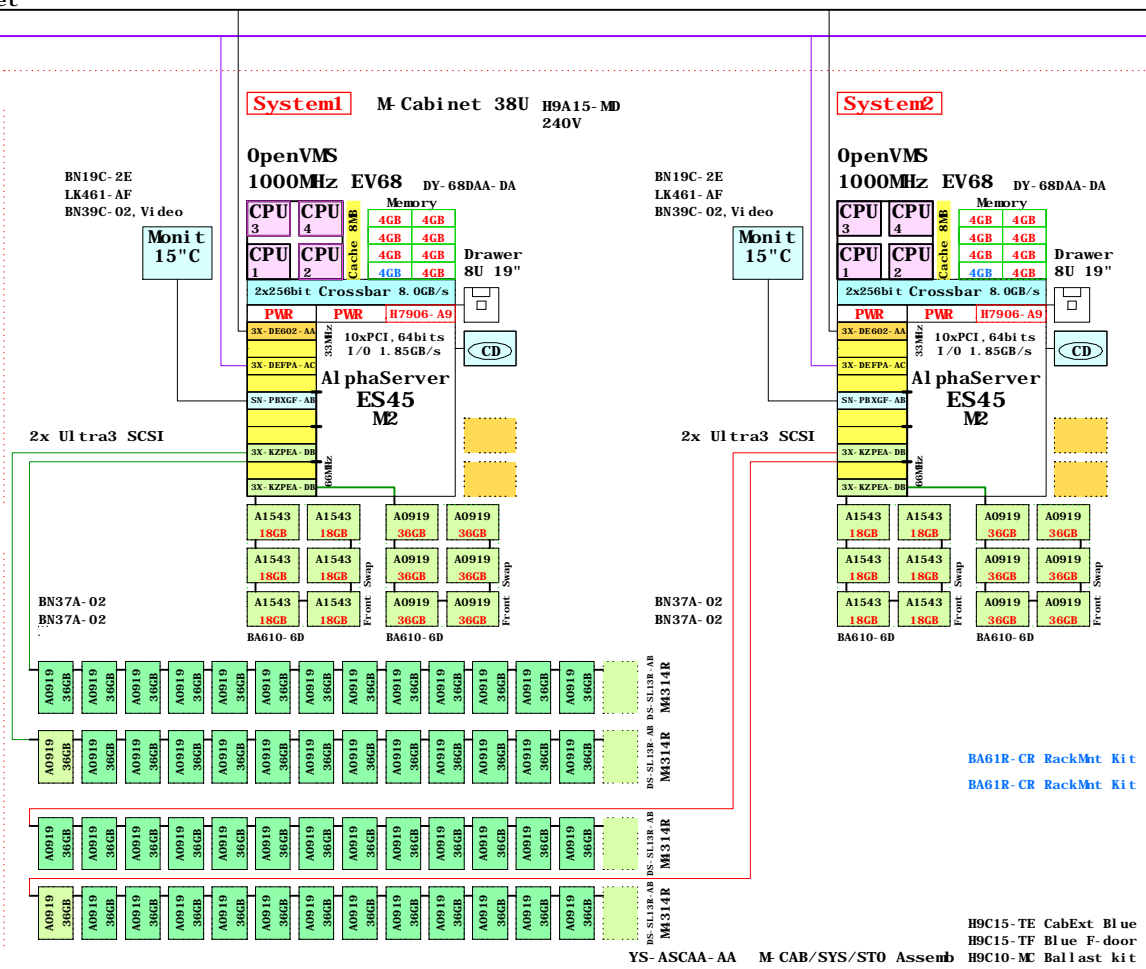

ES45 Model 2 Systems in Cabinet M15

Ethernet

FDDI

Bill of material for Cabinet and System 1

Part Number	Qty	Description
1	1	H9A15-MD 1 M-Series Cab, H9A15, Blue, 240V 38U
1.1	1	3R-A2832-AA 1 COMPAQ Monitor S510 15" NH, EU
1.2	1	BA61R-CR 1 ES45 Rackmount Kit, 3x pwr cords
1.3	1	BN19C-2E 1 PowerCable 240V, C-Europe
1.4	2	BN37A-02 2 Ultra Cbl VHDCl - VHDCl
1.5	1	BN39C-02 1 1.8 Video Extension Cable ****
1.6	1	DS-SL13R-AB 1 Modula M314R single buss, 14x 1.0" Int
1.6.1	13	3R-A0919-AA 13 36.4GB Uscsi3 10k Universal disk 1"
1.7	1	DS-SL13R-AB 1 Modula M314R single buss, 14x 1.0" Int
1.7.1	13	3R-A0919-AA 13 36.4GB Uscsi3 10k Universal disk 1"
1.8	1	DY-68DAA-DA 1 ES45 68/1000 Model 2 4GB OVMS 10PCI DWR
1.8.1	1	3X-DE602-AA 1 10/100 2xChannel Ethernet, Twisted
1.8.2	1	3X-DEFFPA-AC 1 PCI to FDDI SAS MMF with SC, Universal
1.8.3	2	3X-KZPEA-DB 2 PCI 2-chan SCSI Ultra3 LVD
1.8.4	1	BA610-6D 1 ES40 Disk Drive Cage, 6-Bay
1.8.4.1	6	3R-A1543-AA 6 18.2GB Uscsi3 15k Universal disk 1"
1.8.5	1	BA610-6D 1 ES40 Disk Drive Cage, 6-Bay
1.8.5.1	6	3R-A0919-AA 6 36.4GB Uscsi3 10k Universal disk 1"
1.8.6	1	H7906-A9 1 ES40 Power Sply, 2nd or 3rd
1.8.7	3	KN610-DC 3 ES45 68/1000MHz OVMS SMP 8mb cache
1.8.8	7	MS620-DA 7 ES45 4GB Memory Option
1.8.9	1	SN-PBXGF-AB 1 3DLabs Oxygen VXI 32MB PCI 2D graphics
1.9	1	H9C10-MC 1 Ballast Kit for cabinets
1.10	1	H9C15-TE 1 Rear cab extender for H9A15 Blue
1.11	1	H9C15-TF 1 FrontDoorKit Blue for H9A15
1.12	1	LK461-AF 1 VMS STYLE KEYBOARD, Fin/Swed
1.13	1	YS-ASCAA-AA 1 M-CAB/SYS/STO Assembly

Bill of material for System 2

Part Number	Qty	Description
1	1	DY-68DAA-DA 1 ES45 68/1000 Model 2 4GB OVMS 10PCI DWR
1.1	1	3X-DE602-AA 1 10/100 2xChannel Ethernet, Twisted
1.2	1	3X-DEFFPA-AC 1 PCI to FDDI SAS MMF with SC, Universal
1.3	2	3X-KZPEA-DB 2 PCI 2-chan SCSI Ultra3 LVD
1.4	1	BA610-6D 1 ES40 Disk Drive Cage, 6-Bay
1.4.1	6	3R-A1543-AA 6 18.2GB Uscsi3 15k Universal disk 1"
1.5	1	BA610-6D 1 ES40 Disk Drive Cage, 6-Bay
1.5.1	6	3R-A0919-AA 6 36.4GB Uscsi3 10k Universal disk 1"
1.6	1	H7906-A9 1 ES40 Power Sply, 2nd or 3rd
1.7	3	KN610-DC 3 ES45 68/1000MHz OVMS SMP 8mb cache
1.8	7	MS620-DA 7 ES45 4GB Memory Option
1.9	1	SN-PBXGF-AB 1 3DLabs Oxygen VXI 32MB PCI 2D graphics
2	1	DS-SL13R-AB 1 Modula M314R single buss, 14x 1.0" Int
2.1	13	3R-A0919-AA 13 36.4GB Uscsi3 10k Universal disk 1"
3	1	DS-SL13R-AB 1 Modula M314R single buss, 14x 1.0" Int
3.1	13	3R-A0919-AA 13 36.4GB Uscsi3 10k Universal disk 1"
4	1	3R-A2832-AA 1 COMPAQ Monitor S510 15" NH, EU
5	1	BA61R-CR 1 ES45 Rackmount Kit, 3x pwr cords
6	1	BN39C-02 1 1.8 Video Extension Cable ****
7	1	BN19C-2E 1 PowerCable 240V, C-Europe
8	2	BN37A-02 2 Ultra Cbl VHDCl - VHDCl
9	1	LK461-AF 1 VMS STYLE KEYBOARD, Fin/Swed