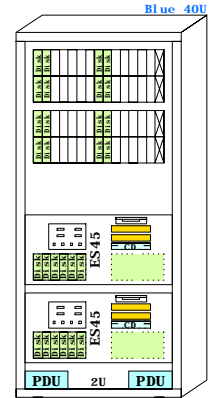

AlphaServer ES45 In H9A15 cabinet

ES45 UNIX

This template is included in the present GOLDEN EGGS Software kit.

www.Compaq.com/golden-eggs
Since: Oct-2001

COMPAQ	15-Oct-2001	GTAUES453
	Matti.Patari@compaq.com	

AlphaServer ES45 UNIX Cabinet
GOLDEN EGGS Visuals, Helsinki