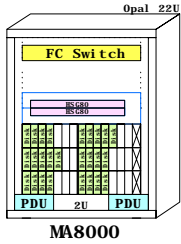

MA8000

This template is included in the present GOLDEN EGGS Software kit.

ES45 UNIX

COMPAQ 15-Oct-2001 GTAUES452
Matti.Patari@compaq.com

AlphaServer ES45 UNIX Pedestal
GOLDEN EGGS Visuals, Helsinki

www.Compaq.com/golden-eggs
Since: Oct-2001