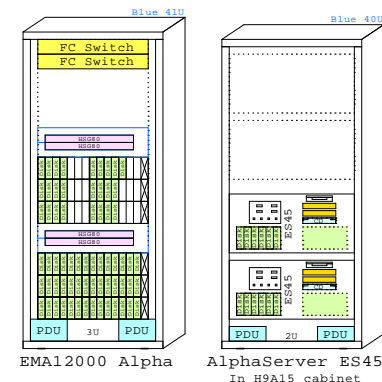

www.compaq.com/golden-eggs
Since: Oct-2001

COMPAQ 05-Mar-2002 GTAVES45
Matti.Patari@compaq.com

AlphaServer ES45 OVMS Cluster
GOLDEN EGGS Visuals, Helsinki

This template is included in the present GOLDEN EGGS Software kit.