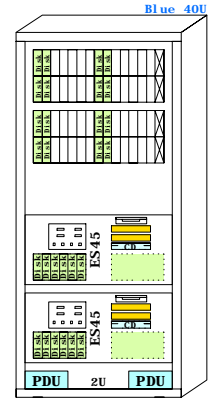

AlphaServer ES45 In H9A15 cabinet

ES45 OVMS

This template is included in the present GOLDEN EGGS Software kit.

www.Compaq.com/golden-eggs Since: Oct-2001

COMPAQ	15-Oct-2001	GTAVES453
	Matti.Patari@compaq.com	

AlphaServer ES45 OVMS Cabinet
GOLDEN EGGS Visuals, Helsinki