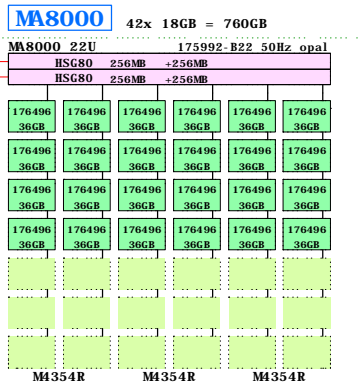

135823-B21 Cache BB 128697-B21 ACS 8.5F
135823-B21 Cache BB 128697-B21 ACS 8.5F

Host kit: Tru64 UNIX
380553-001 Alp/UNIX

This template is included in the present GOLDEN EGGS Software kit.

ES45 UNIX

COMPAQ 15-Oct-2001 GTAUES452
Matti.Patari@compaq.com

AlphaServer ES45 UNIX Pedestal
GOLDEN EGGS Visuals, Helsinki

www.Compaq.com/golden-eggs
Since: Oct-2001