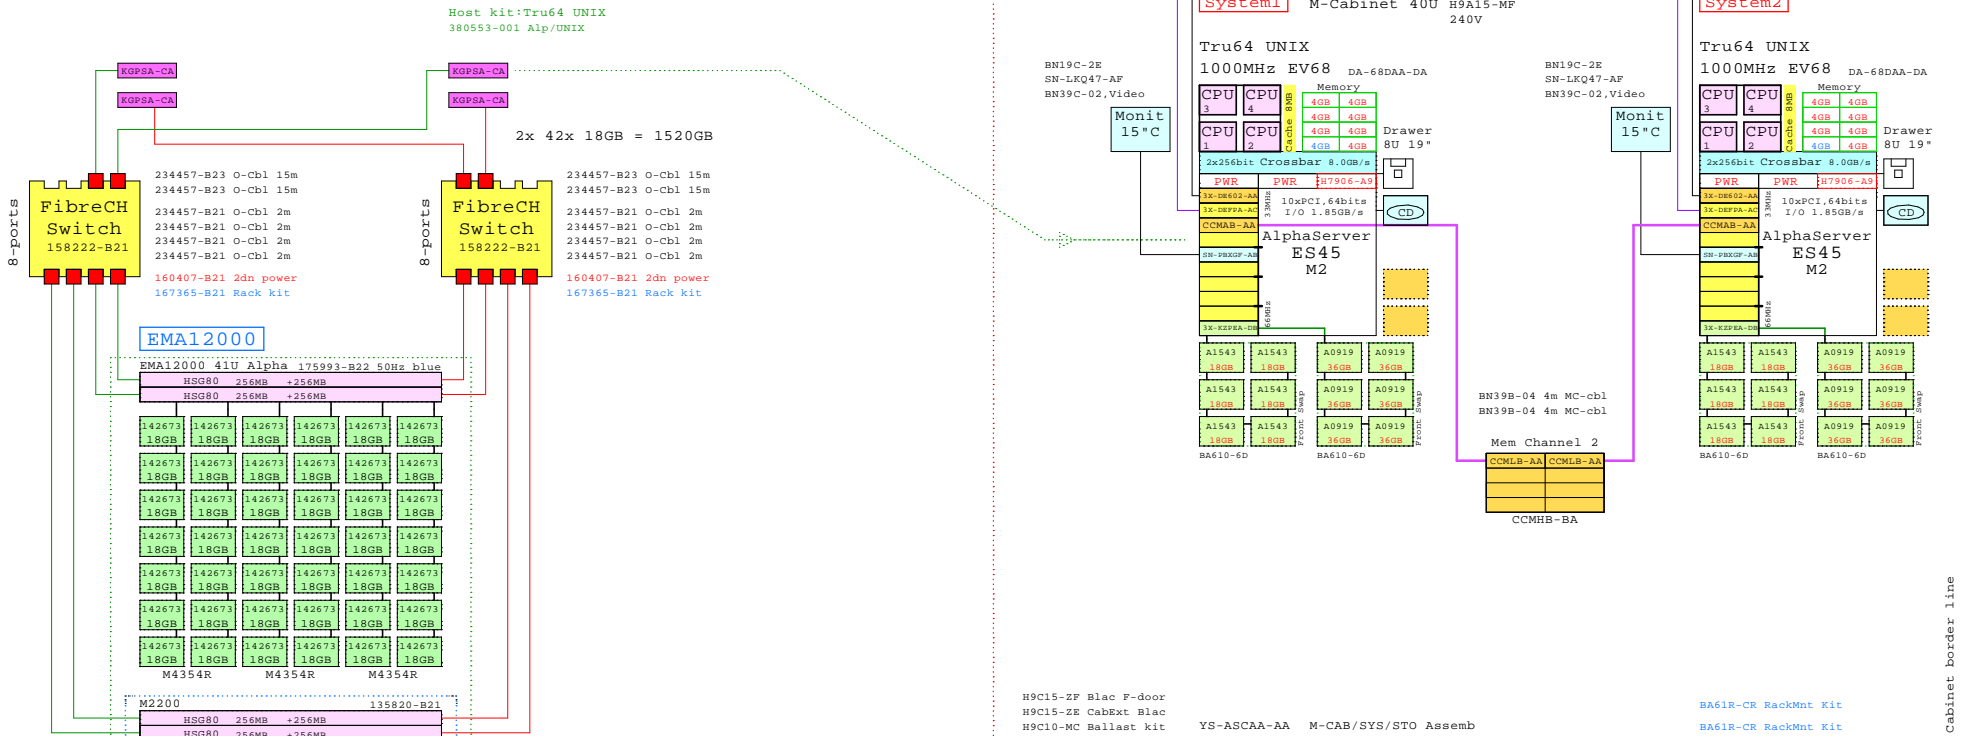

AlphaServer ES45 UNIX Cabinet
GOLDEN EGGS Visuals, Helsinki

ES45 Model 2 TruCluster with external storage

Ethernet
FDDI

BOM of External Storage

Part Number	Qty	Description
1	1	17593-B27 1 EMA1200 6x4 41U 50Hz blue
1.1	2	128697-B21 2 ACS V8.5F controller FCAL/PCSW
1.2	1	135820-B21 1 Modula M2200 shelf, NO controller
1.2.1	2	128697-B21 2 ACS V8.5F controller FCAL/PCSW
1.2.2	2	135823-B21 2 HSGXX Single external cache battery
1.2.3	6	168256-B21 6 SCSI cable VHD1-VHDC1, 1m
1.2.4	1	176622-B21 1 HSG80 FC Contr with 256MB cache
1.2.4.1	1	380674-B21 1 Cache Upg RABK ESA12K 256MB
1.2.5	1	176622-B21 1 HSG80 FC Contr with 256MB cache
1.2.5.1	1	380674-B21 1 Cache Upg RABK ESA12K 256MB
1.2.6	1	190211-B31 1 Modula M4354R dual buss, 7+7, 1.0"
1.2.6.1	8	18.2GB 10000r Ultra3 SCSI disk 1"
1.2.7	1	190211-B31 1 Modula M4354R dual buss, 7+7, 1.0"
1.2.7.1	8	18.2GB 10000r Ultra3 SCSI disk 1"
1.2.8	1	190211-B31 1 Modula M4354R dual buss, 7+7, 1.0"
1.2.8.1	9	18.2GB 10000r Ultra3 SCSI disk 1"
1.3	1	135823-B21 2 HSGXX Single external cache battery
1.4	1	142673-B22 42 18.2GB 10000r Ultra3 SCSI disk 1"
1.5	1	176622-B21 1 HSG80 FC Contr with 256MB cache
1.5.1	1	380674-B21 1 Cache Upg RABK ESA12K 256MB
1.6	1	176622-B21 1 HSG80 FC Contr with 256MB cache
1.6.1	1	380674-B21 1 Cache Upg RABK ESA12K 256MB
2	1	158222-B21 1 SAN Switch 8 Ports
2.1	6	FC Optical Short Wave GRIC 500
2.1.1	1	158222-B21 1 SAN Switch 8 Ports
2.1.1.1	6	FC Optical Short Wave GRIC 500
3	1	160407-B21 2 SAN switch redundant power supply
4	4	234457-B23 4 Fibre Channel 15m Optical Cable
5	1	167365-B21 2 Rack mount kit for SAN switch
6	1	234457-B21 8 Fibre Channel 02m Optical Cable
7	1	380553-001 1 OS Platf Softw Kit for FC Alpha UNIX
8	4	Host Bus Cntr KPQSA-CA, OVMS, UNIX