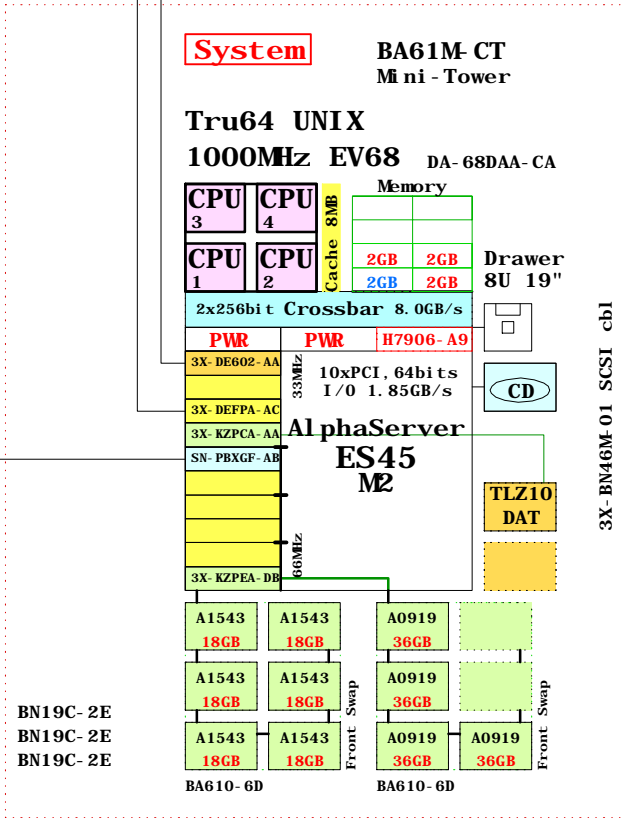

ES45 Model 2 Mini Tower System

Ethernet

FDDI

BN19C- 2E
SN- LKQ47- AF
BN39C- 02, Vi deo

Monit
15" C

BN19C- 2E
BN19C- 2E
BN19C- 2E

Bill of material of this Tower system

	Part Number	Qty	Description
1	BA61M CT	1	ES45 Mini - Tower Enclosure
1.1	3X- BN46M- 01	1	SCSI cable for Tape
1.2	BN19C- 2E	3	PowerCable 240V, C- Europe
1.3	DA- 68DAA- CA	1	ES45 68/1000 Model 2 2GB UNIX 10PCI DWR
1.3.1	3X- DE602- AA	1	10/100 2xChannel Ethernet, Twisted
1.3.2	3X- DEFPA- AC	1	PCI to FDDI SAS MMF with SC, Universal
1.3.3	3X- KZPCA- AA	1	Single channel LVD adapter
1.3.4	3X- KZPEA- DB	1	PCI 2- chan SCSI Ultra3 LVD
1.3.5	BA610- 6D	1	ES40 Disk Drive Cage, 6- Bay
1.3.5.1	3R- A1543- AA	6	18.2GB Uscsi3 15k Universal disk 1"
1.3.6	BA610- 6D	1	ES40 Disk Drive Cage, 6- Bay
1.3.6.1	3R- A0919- AA	4	36.4GB Uscsi3 10k Universal disk 1"
1.3.7	H7906- A9	1	ES40 Power Syply, 2nd or 3rd
1.3.8	KN610- DB	3	ES45 68/1000MHz UNIX SMP 8mb cache
1.3.9	MS620- CA	3	ES45 2GB Memory Option
1.3.10	SN- PBXGF- AB	1	3DLabs Oxygen VXI 32MB PCI 2D graphics
1.3.11	TLZ10- LB	1	12/24GB 4mm DAT 5.25" HH
2	3R- A2832- AA	1	COMPAQ Monitor S510 15" NH, EU
2.1	BN39C- 02	1	1.8 Video Extension Cable ****
3	SN- LKQ47- AF	1	102 KEY KYBD, NON- WN, Finnish
4	BN19C- 2E	1	PowerCable 240V, C- Europe

www.compaq.com/golden-eggs

Since: Sep- 2001

COMPAQ

08- Oct- 2001

GTAUES451

Matti. Patari@compaq.com

ES45 UNIX

AlphaServer ES45 Mini Tower
GOLDEN EGGS Visuals, Helsinki

This template is included in the present GOLDEN EGGS Software kit.