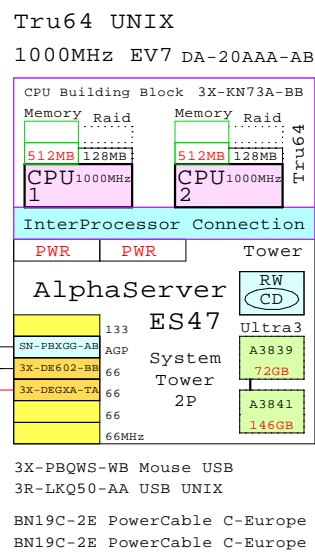

InterProcessor Connection

BOM of the UNIX system above

	Part Number	Qty	Description
1	DA-20AAA-AB	1	AS ES47 Base System Tru64 UNIX Tower
1.1	3R-A3839-AA	1	72.8GB 10000r U320 SCSI disk 1"
1.2	3R-A3841-AA	1	146GB 10000r U320 SCSI disk 1"
1.3	3X-DE602-BB	1	10/100 2xChannel Fast Ethernet, UTP
1.4	3X-DEGXA-TA	1	GigabitEthernet single-p 66MHz 3.3V
1.5	3X-KN73A-BB	1	ES47 Tower CPU-BB 2xEV7 1000MHz Tru64 UN
1.5.1	3X-MS7AB-AA	1	GS-ES 512MB Memory Option 4x128 RDRAM
1.5.1.1	3X-MS7AB-AC	1	GS-ES 128MB RAID Memory 1x128 RDRAM
1.5.2	3X-MS7AB-AA	1	GS-ES 512MB Memory Option 4x128 RDRAM
1.5.2.1	3X-MS7AB-AC	1	GS-ES 128MB RAID Memory 1x128 RDRAM
1.6	SN-PBXGG-AB	1	ATI Radeon 7500 2D AGP graphics accelara
2	3R-A3389-AA	1	COMPAQ Monitor P720 17" NH, EU VGAcable
3	BN19C-2E	2	PowerCable 240V, C-Europe
4	3X-PBQWS-WB	1	Compaq 3-button mouse, USB
5	3R-LKQ50-AA	1	U.S/English keyboard Tru64 UNIX, USB

AlphaStation Base Systems

Part Number	Qty	Description
DA-20AAA-AC	1	AS ES47 AlphaStation Tru64 UNIX Tower
DY-20AAA-AC	1	AS ES47 AlphaStation OpenVMS Tower

@1000MHz
SPECint2000 775
SPECfp2000 1275
Software Processor Code: **E**
Cluster Software Code: **C**

	30-Dec-2002	GEAES47a
	Matti.Patari@HP.com	

AlphaServer ES47 Tower 1000MHz
GOLDEN EGGS Visuals, Helsinki

ES47 Tower