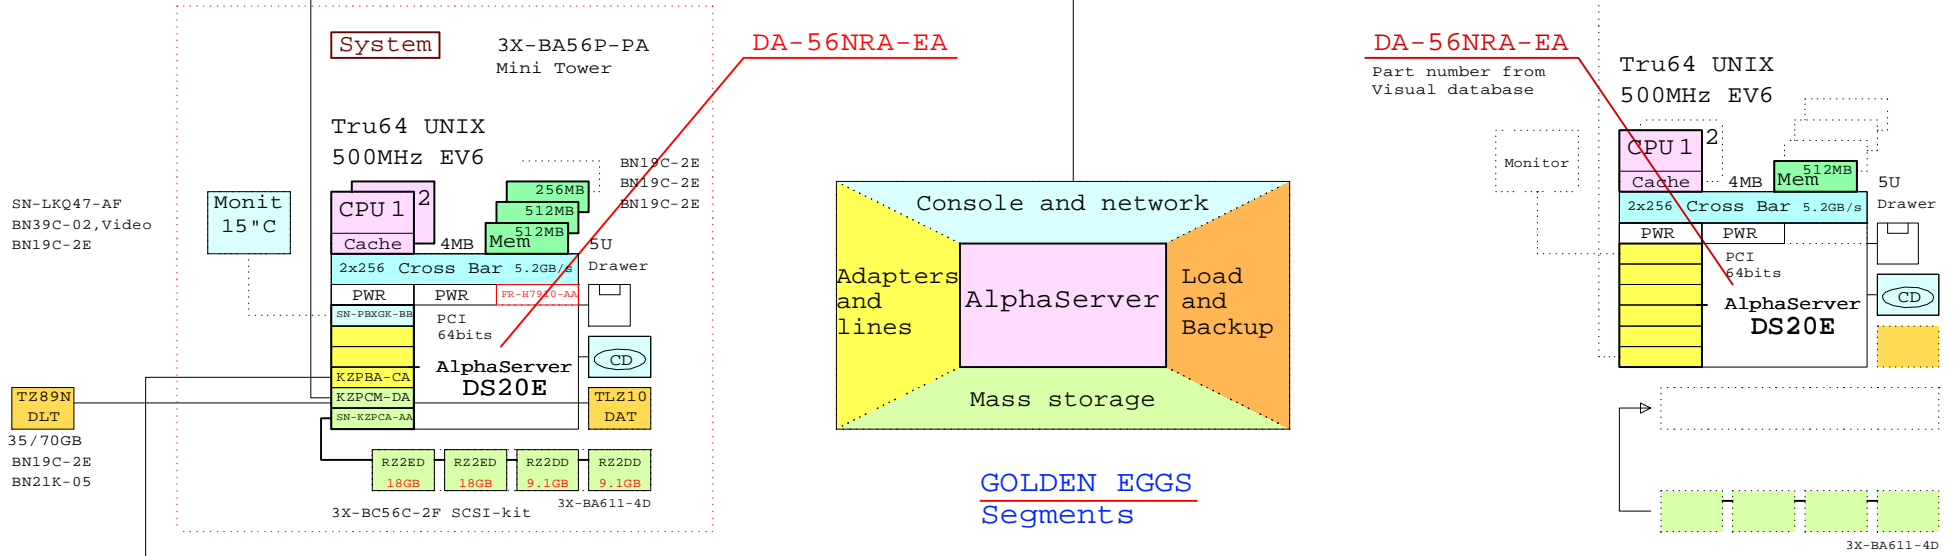

# Key to GOLDEN EGGS

Ethernet

External site

Internal site

GOLDEN EGGS Segments

GOLDEN EGGS Presentation

Bill of material, BOM

Part Number	Qty	Description
1	1	3X-BA56P-PA DS20E Mini tower pedestal kit
1.1	1	3X-BC56C-2F DS20E SCSI Cable Kit
1.2	3	BN19C-2E PowerCable 240V, C-Europe
1.3	1	DA-56NRA-EA AS DS20E 6/500 512MB,Rack,UNIX
1.3.1	1	3R-VRQV5-24 COMPAQ V55 CLR MON,NH,TC095
1.3.2	1	3X-BA611-4D Disk Cage for DS20E, 4x disk
1.3.2.1	2	DS-RZ2DD-16 ES40 Disk 9.1GB 10k Ultra2 SCSI
1.3.2.2	2	DS-RZ2ED-16 ES40 Disk 18GB 10k Ultra2 SCSI
1.3.3	1	FR-H7910-AA Third power supply for DS20E
1.3.4	1	KN310-BB AS DS20E 6/500 SMP UPG UNIX
1.3.5	1	KZPBA-CA PCI to UltraSCSI Adapter UWSE
1.3.6	1	KZPCM-DA Dual Uscsi with FastEther PCI
1.3.7	1	MS340-CA DS20 256MB SDIMM MEM 4x64MB
1.3.8	1	MS340-DA DS20 512MB SDIMM MEM 4x128MB
1.3.9	1	SN-KZPCA-AA Single channel LVD adapter
1.3.10	1	SN-PBXGK-BB Elsa Gloria Synergy 8M Video Graphics
1.3.11	1	TLZ10-LB 12/24GB 4mm DAT 5.25" HH
2	1	DS-BA356-KF Pedestal Storage, UltraW, Single-Bus
2.1	2	BN19C-2E PowerCable 240V, C-Europe
2.2	1	BN38C-02 Ultra Cbl VHDCI - 68HD
2.3	1	CK-BA35X-HH 180W Stor.Shelf PWR for AS4x00
2.4	6	DS-RZ1ED-VW 18.2GB 10000r UltraSCSI disk
3	1	DS-TZ89N-TA 35/70GB SE DLT-tape TT FWSE
4	1	BN39C-02 1.8 Video Extension Cable ****
5	1	SN-LKQ47-AF 102 KEY KYBD, NON-WIN, Finnish
6	2	BN19C-2E PowerCable 240V, C-Europe
7	1	BN21K-05 68HD SCSI cable 5m

System kernel

Internet pointer to GE-library

Name of the page  
 - GExxxx = GOLDEN EGGS page  
 - GTxxxx = GOLDEN Template  
 Templates are included in GOLDEN EGGS Software kit.

Date of update

**COMPAQ** 05-Apr-2001 GEG00B  
[www.compaq.com/golden-eggs](http://www.compaq.com/golden-eggs)