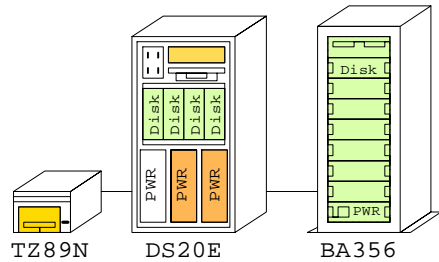

# Key to GOLDEN EGGS

Ethernet

External site

Internal site

GOLDEN EGGS Segments

GOLDEN EGGS Presentation

Bill of material, BOM

Part Number	Qty	Description
1	1	3X-BA56P-PA DS20E Mini tower pedestal kit
1.1	1	3X-BC56C-2F DS20E SCSI Cable Kit
1.2	3	BN19C-2E PowerCable 240V, C-Europe
1.3	1	DA-56NRA-EA AS DS20E 6/500 512MB,Rack,UNIX
1.3.1	1	3R-VRQV5-24 COMPAQ V55 CLR MON,NH,TC095
1.3.2	1	3X-BA611-4D Disk Cage for DS20E, 4x disk
1.3.2.1	2	DS-RZ2DD-16 ES40 Disk 9.1GB 10k Ultra2 SCSI
1.3.2.2	2	DS-RZ2ED-16 ES40 Disk 18GB 10k Ultra2 SCSI
1.3.3	1	FR-H7910-AA Third power supply for DS20E
1.3.4	1	KN310-BB AS DS20E 6/500 SMP UPG UNIX
1.3.5	1	KZPBA-CA PCI to UltraSCSI Adapter UWSE
1.3.6	1	KZPCM-DA Dual Uscsi with FastEther PCI
1.3.7	1	MS340-CA DS20 256MB SDIMM MEM 4x64MB
1.3.8	1	MS340-DA DS20 512MB SDIMM MEM 4x128MB
1.3.9	1	SN-KZPCA-AA Single channel LVD adapter
1.3.10	1	SN-PBXGK-BB Elsa Gloria Synergy 8M Video Graphics
1.3.11	1	TLZ10-LB 12/24GB 4mm DAT 5.25" HH
2	1	DS-BA356-KF Pedestal Storage, UltraW, Single-Bus
2.1	2	BN19C-2E PowerCable 240V, C-Europe
2.2	1	BN38C-02 Ultra Cbl VHDCI - 68HD
2.3	1	CK-BA35X-HH 180W Stor.Shelf PWR for AS4x00
2.4	6	DS-RZ1ED-VW 18.2GB 10000r UltraSCSI disk
3	1	DS-TZ89N-TA 35/70GB SE DLT-tape TT FWSE
4	1	BN39C-02 1.8 Video Extension Cable ****
5	1	SN-LKQ47-AF 102 KEY KYBD, NON-WIN, Finnish
6	2	BN19C-2E PowerCable 240V, C-Europe
7	1	BN21K-05 68HD SCSI cable 5m

System kernel

Internet pointer to GE-library

Name of the page  
 - GExxxx = GOLDEN EGGS page  
 - GTxxxx = GOLDEN Template  
 Templates are included in GOLDEN EGGS Software kit.

Date of update

**COMPAQ** 05-Apr-2001 GEG00B  
[www.compaq.com/golden-eggs](http://www.compaq.com/golden-eggs)