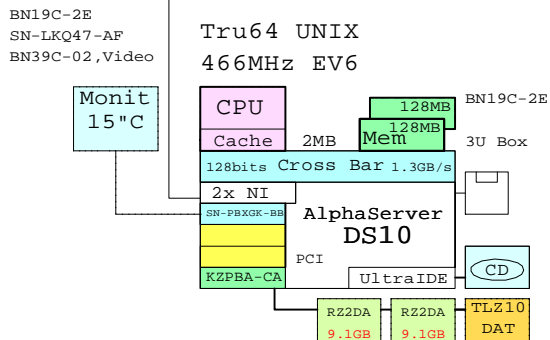

Ethernet

These visuals make this system.

System and options have been dragged from GOLDEN EGGS menu.

Bill of Material, no price

Part Number	Qty	Description
1	1	DA-PB10A-AB 1 AS DS10 6/466 128MB UNIX
1.1	1	3R-VRQV5-24 1 COMPAQ V55 CLR MON,NH,TCO95
1.2	1	3X-MS310-BA 1 DS10 128MB DIMM MEM
1.3	1	BN19C-2E 1 PowerCable 240V, C-Europe
1.4	1	BN39C-02 1 1.8 Video Extension Cable ****
1.5	2	DS-RZ2DA-WA 2 9.1GB 7200RPM UltraSCSI Disk
1.6	1	KZPBA-CA 1 PCI to UltraSCSI Adapter UWSE
1.7	1	SN-PBXGK-BB 1 Elsa Gloria Synergy 8M Video Graphics
1.8	1	TLZ10-LB 1 12/24GB 4mm DAT 5.25" HH
2	1	SN-LKQ47-AF 1 102 KEY KYBD, NON-WIN, Finnish
3	1	BN19C-2E 1 PowerCable 240V, C-Europe

Bill of Material

Part Number	Qty	Description	E/U OEM	Price	Sub.tot
1	1	DA-PB10A-AB 1 AS DS10 6/466 128MB UNIX	X X	34150	34150
1.1	1	3R-VRQV5-24 1 COMPAQ V55 CLR MON,NH,TCO95	N A	2086	2086
1.2	1	3X-MS310-BA 1 DS10 128MB DIMM MEM	X X	4052	4052
1.3	1	BN19C-2E 1 PowerCable 240V, C-Europe	N R	58	58
1.4	1	BN39C-02 1 1.8 Video Extension Cable ****	X X	161	161
1.5	2	DS-RZ2DA-WA 2 9.1GB 7200RPM UltraSCSI Disk	Y M	2800	5600
1.6	1	KZPBA-CA 1 PCI to UltraSCSI Adapter UWSE	Y M	2732	2732
1.7	1	SN-PBXGK-BB 1 Elsa Gloria Synergy 8M Video Graphics	N A	1799	1799
1.8	1	TLZ10-LB 1 12/24GB 4mm DAT 5.25" HH	Y M	8300	8300
2	1	SN-LKQ47-AF 1 102 KEY KYBD, NON-WIN, Finnish	N A	154	154
3	1	BN19C-2E 1 PowerCable 240V, C-Europe	N R	58	58