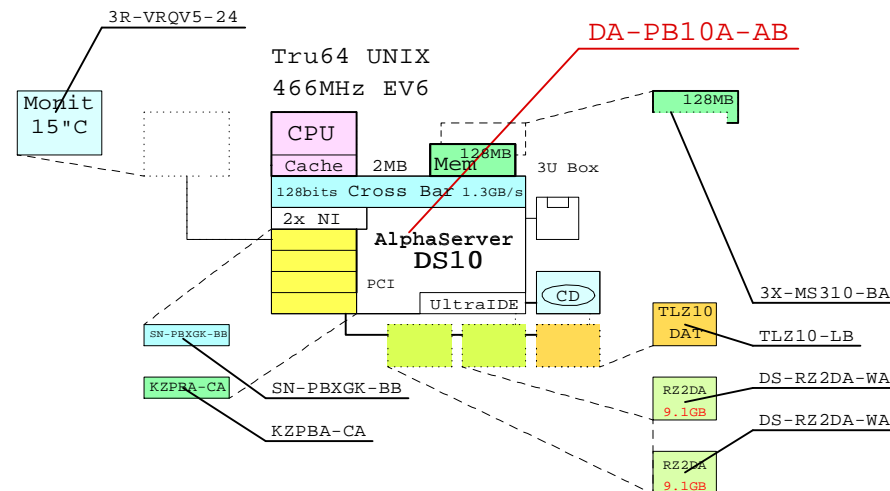

Ethernet

These visuals make this system.

System and options have been dragged from GOLDEN EGGS menu.

Bill of Material, no price

Part Number	Qty	Description
1	1	DA-PB10A-AB 1 AS DS10 6/466 128MB UNIX
1.1	1	3R-VRQV5-24 1 COMPAQ V55 CLR MON,NH,TCO95
1.2	1	3X-MS310-BA 1 DS10 128MB DIMM MEM
1.3	1	BN19C-2E 1 PowerCable 240V, C-Europe
1.4	1	BN39C-02 1 1.8 Video Extension Cable ****
1.5	2	DS-RZ2DA-WA 2 9.1GB 7200RPM UltraSCSI Disk
1.6	1	KZPBA-CA 1 PCI to UltraSCSI Adapter UWSE
1.7	1	SN-PBXGK-BB 1 Elsa Gloria Synergy 8M Video Graphics
1.8	1	TLZ10-LB 1 12/24GB 4mm DAT 5.25" HH
2	1	SN-LKQ47-AF 1 102 KEY KYBD, NON-WIN, Finnish
3	1	BN19C-2E 1 PowerCable 240V, C-Europe

Bill of Material

Part Number	Qty	Description	E/U OEM	Price	Sub.tot
1	1	DA-PB10A-AB 1 AS DS10 6/466 128MB UNIX	X X	34150	34150
1.1	1	3R-VRQV5-24 1 COMPAQ V55 CLR MON,NH,TCO95	N A	2086	2086
1.2	1	3X-MS310-BA 1 DS10 128MB DIMM MEM	X X	4052	4052
1.3	1	BN19C-2E 1 PowerCable 240V, C-Europe	N R	58	58
1.4	1	BN39C-02 1 1.8 Video Extension Cable ****	X X	161	161
1.5	2	DS-RZ2DA-WA 2 9.1GB 7200RPM UltraSCSI Disk	Y M	2800	5600
1.6	1	KZPBA-CA 1 PCI to UltraSCSI Adapter UWSE	Y M	2732	2732
1.7	1	SN-PBXGK-BB 1 Elsa Gloria Synergy 8M Video Graphics	N A	1799	1799
1.8	1	TLZ10-LB 1 12/24GB 4mm DAT 5.25" HH	Y M	8300	8300
2	1	SN-LKQ47-AF 1 102 KEY KYBD, NON-WIN, Finnish	N A	154	154
3	1	BN19C-2E 1 PowerCable 240V, C-Europe	N R	58	58