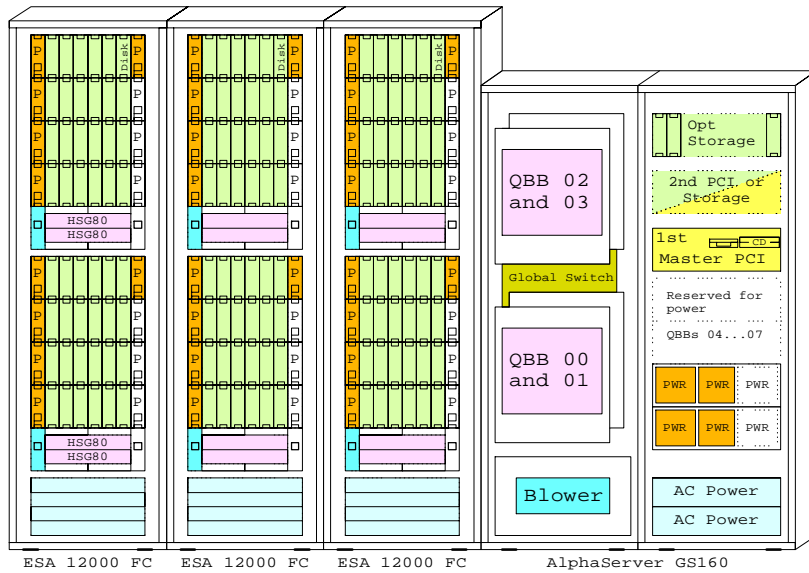

Ethernet
FDDI