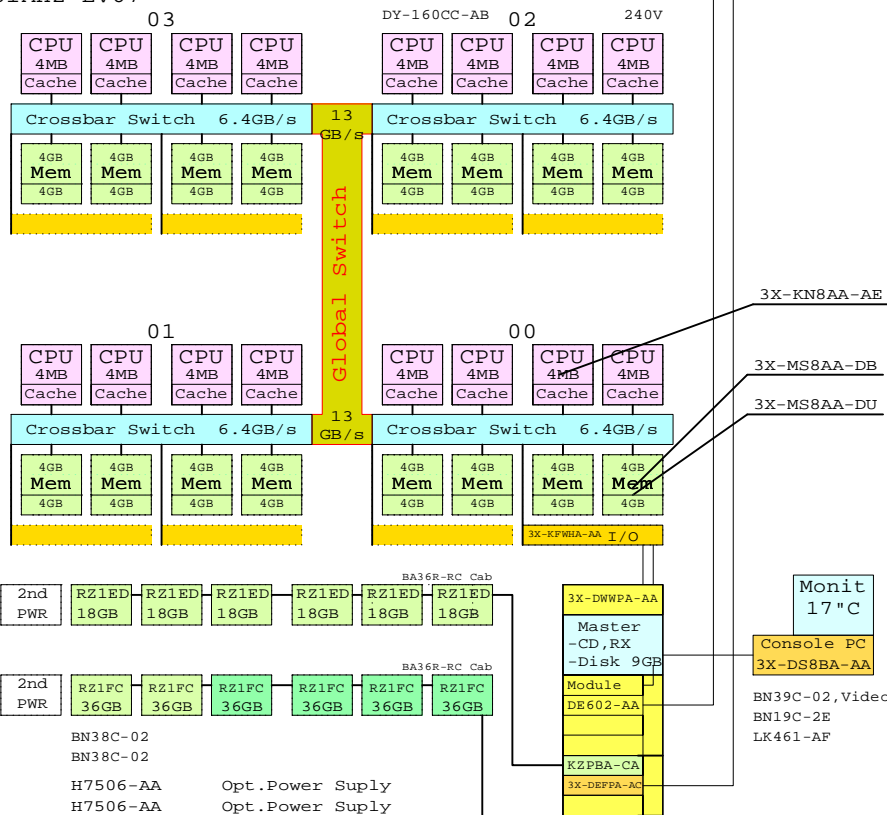

AlphaServer GS160 OpenVMS System, 16xCPU, 128GB

Ethernet

FDDI

OpenVMS AlphaServer GS160 Model 16
731MHz EV67

AlphaServer GS160

BOM for this system

Part Number	Qty	Description
3R-VRQP7-24	1	COMPAQ P75 CLR MON,NH,TCO99
3X-DEFFPA-AC	1	PCI to FDDI SAS MMF with SC,Universal
3X-DS8BA-AA	1	PC-based system console, tower, US
3X-KN8AA-AE	15	CPU Module GS320/160 6/731MHz OpenVMS
3X-MS8AA-DB	16	4GB AlphaServer GS320 Memory module
3X-MS8AA-DU	16	4GB AlphaServer GS320 Memory DIMM
BA36R-RC	2	RH ULTRASCSTI SHELF CAB SINGLE
BN19C-2E	1	PowerCable 240V, C-Europe
BN38C-02	2	Ultra Cbl VHDCI - 68HD
BN39C-02	1	1.8 Video Extension Cable ****
CK-BA35X-HH	2	180W Stor.Shelf PWR for AS4x00
DS-RZ1ED-VW	6	18.2GB 10000r UltraSCSI disk
DS-RZ1FC-VW	6	36GB 10000r UltraSCSI Disk
DY-160CC-AB	1	AS GS160 M16 for 16 CPU 240V EU OVMS
H7506-AA	2	Power Suply for AS GS160/320 Need: 1-4
KZPBA-CA	2	PCI to UltraSCSI Adapter UWSE
LK461-AF	1	VMS STYLE KEYBOARD, Fin/Swed

This template is included in the present GOLDEN EGGS Software kit.

GS160 OVMS

www.Compaq.com/golden-eggs

Since: May-2000

COMPAQ	11-Sep-2000	GTAVGS1602
	Matti.Patari@compaq.com	

AlphaServer GS160 OVMS System
GOLDEN EGGS Visuals, Helsinki