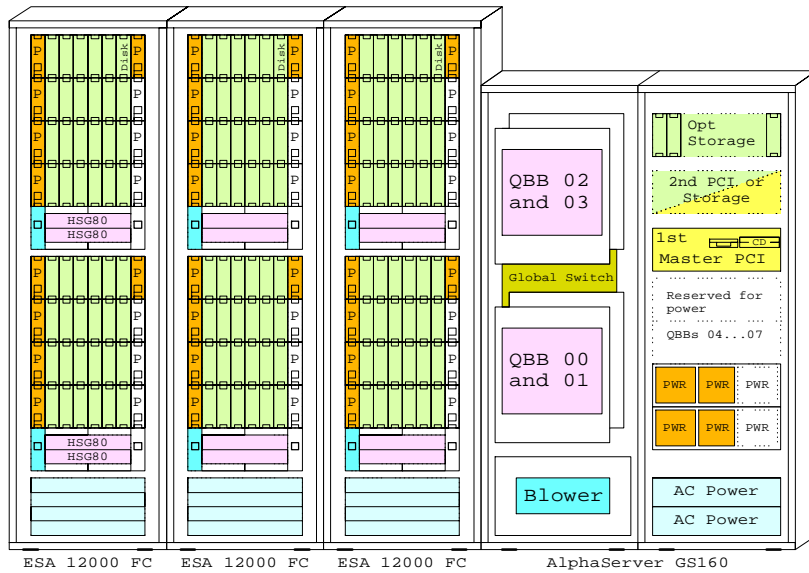

AlphaServer GS160 OpenVMS System, 16xCPU, 128GB

Ethernet
FDDI