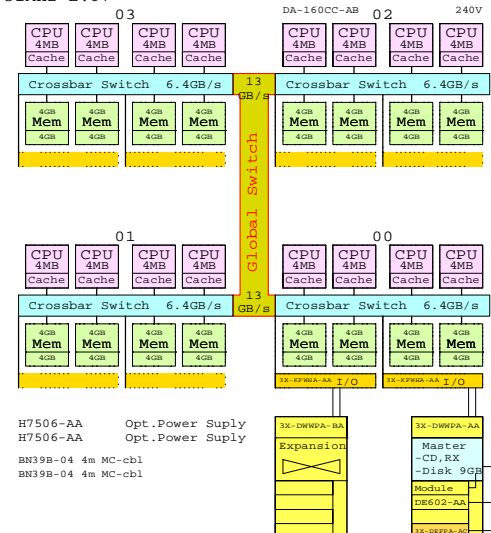

Tru64 UNIX   AlphaServer GS160 Model 16
731MHz EV67

www.Compaq.com/golden-eggs
Since May-2000

COMPAQ 12-Sep-2000   GTAUGS1603
Matti.Patari@compaq.com