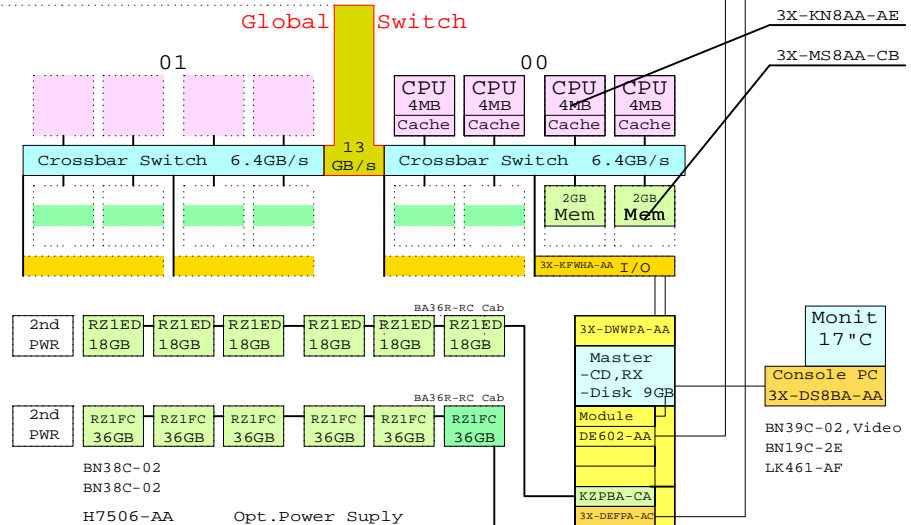

AlphaServer GS160 OpenVMS System

Ethernet
FDDI

OpenVMS
731MHz EV67

AlphaServer GS160 Model 8

Field upgrade,
02-03 QBB

BOM for this M08--M16 upgrade

Part Number	Qty	Description
1	1	DH-160CD-AX 2xQBB AlphaServer GS160 upg. 08->16
1.1	1	H7506-AA 1 Power Supply for AS GS160/320 Need: 1-4

BOM for this system

Part Number	Qty	Description
1	1	DY-160BC-AB 1 AS GS160 M08 for 08 CPU 240V EU OVMS
1.1	1	3X-DEFFA-AC 1 PCI to FDDI SAS MMF with SC,Universal
1.2	3	3X-KN8AA-AE 3 CPU Module GS320/160 6/731MHz OpenVMS
1.3	2	3X-MS8AA-CB 2 2GB AlphaServer GS320 Memory module
1.4	1	BA36R-RC 1 RH ULTRASCSI SHELF CAB SINGLE
1.4.1	1	CK-BA35X-HH 1 180W Stor.Shelf PWR for AS4x00
1.4.2	6	DS-RZ1FC-VW 6 36GB 10000r UltraSCSI Disk
1.5	1	BA36R-RC 1 RH ULTRASCSI SHELF CAB SINGLE
1.5.1	1	CK-BA35X-HH 1 180W Stor.Shelf PWR for AS4x00
1.5.2	6	DS-RZ1ED-VW 6 18.2GB 10000r UltraSCSI disk
1.6	2	BN38C-02 2 Ultra Cbl VHDICI - 68HD
1.7	1	H7506-AA 1 Power Suply for AS GS160/320 Need: 1-4
1.8	2	KZPBA-CA 2 PCI to UltraSCSI Adapter UWSE
2	1	3R-VRQP7-24 1 COMPAQ P75 CLR MON,NH,TCO99
3	1	3X-DS8BA-AA 1 PC-based system console, tower, US
4	1	BN39C-02 1 1.8 Video Extension Cable ****
5	1	BN19C-2E 1 PowerCable 240V, C-Europe
6	1	LK461-AF 1 VMS STYLE KEYBOARD, Fin/Swed

This template is included in the present GOLDEN EGGS Software kit.

GS160

www.Compaq.com/golden-eggs
Since: May-2000

COMPAQ	11-Sep-2000	GTAVGS1601
	Matti.Patari@compaq.com	

AlphaServer GS160 OVMS System
GOLDEN EGGS Visuals, Helsinki