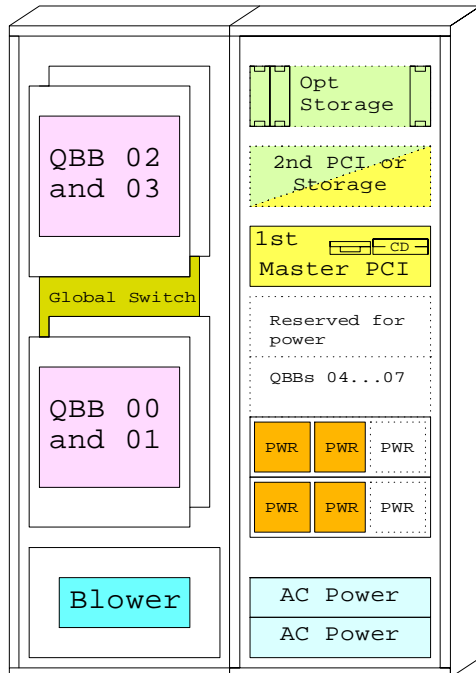

BOM for this system

Part Number	Qty	Description
1	1	DY-160BC-AB 1 AS GS160 M08 for 08 CPU 240V EU OVMS
1.1	1	3X-DEFFA-AC 1 PCI to FDDI SAS MMF with SC,Universal
1.2	3	3X-KN8AA-AE 3 CPU Module GS320/160 6/731MHz OpenVMS
1.3	2	3X-MS8AA-CB 2 2GB AlphaServer GS320 Memory module
1.4	1	BA36R-RC 1 RH ULTRASCSI SHELF CAB SINGLE
1.4.1	1	CK-BA35X-HH 1 180W Stor.Shelf PWR for AS4x00
1.4.2	6	DS-RZ1FC-VW 6 36GB 10000r UltraSCSI Disk
1.5	1	BA36R-RC 1 RH ULTRASCSI SHELF CAB SINGLE
1.5.1	1	CK-BA35X-HH 1 180W Stor.Shelf PWR for AS4x00
1.5.2	6	DS-RZ1ED-VW 6 18.2GB 10000r UltraSCSI disk
1.6	2	BN38C-02 2 Ultra Cbl VHDICI - 68HD
1.7	1	H7506-AA 1 Power Suply for AS GS160/320 Need: 1-4
1.8	2	KZPBA-CA 2 PCI to UltraSCSI Adapter UWSE
2	1	3R-VRQP7-24 1 COMPAQ P75 CLR MON,NH,TCO99
3	1	3X-DS8BA-AA 1 PC-based system console, tower, US
4	1	BN39C-02 1 1.8 Video Extension Cable ****
5	1	BN19C-2E 1 PowerCable 240V, C-Europe
6	1	LK461-AF 1 VMS STYLE KEYBOARD, Fin/Swed

AlphaServer GS160