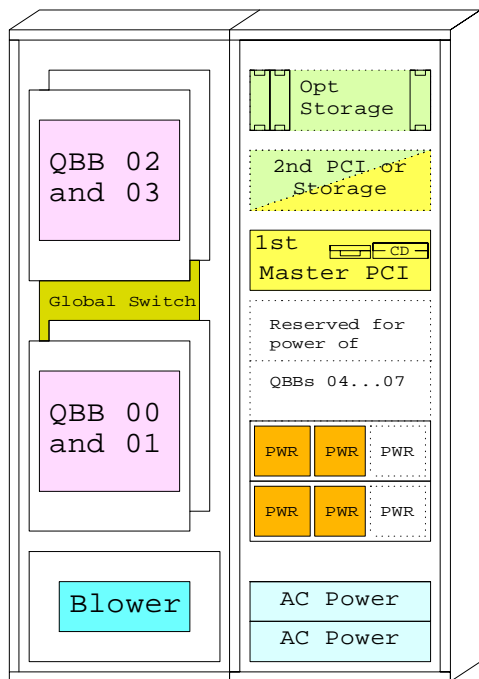

AlphaServer GS160 OpenVMS System, 16xCPU, 128GB

Ethernet

FDDI

OpenVMS AlphaServer GS160 Model 16
731MHz EV67

AlphaServer GS160

BOM for this system

Part Number	Qty	Description
3R-VRQP7-24	1	COMPAQ P75 CLR MON,NH,TCO99
3X-DEFFPA-AC	1	PCI to FDDI SAS MMF with SC,Universal
3X-DS8BA-AA	1	PC-based system console, tower, US
3X-KN8AA-AE	15	CPU Module GS320/160 6/731MHz OpenVMS
3X-MS8AA-DB	16	4GB AlphaServer GS320 Memory module
3X-MS8AA-DU	16	4GB AlphaServer GS320 Memory DIMM
BA36R-RC	2	RH ULTRASCSTI SHELF CAB SINGLE
BN19C-2E	1	PowerCable 240V, C-Europe
BN38C-02	2	Ultra Cbl VHDCI - 68HD
BN39C-02	1	1.8 Video Extension Cable ****
CK-BA35X-HH	2	180W Stor.Shelf PWR for AS4x00
DS-RZ1ED-VW	6	18.2GB 10000r UltraSCSI disk
DS-RZ1FC-VW	6	36GB 10000r UltraSCSI Disk
DY-160CC-AB	1	AS GS160 M16 for 16 CPU 240V EU OVMS
H7506-AA	2	Power Suply for AS GS160/320 Need: 1-4
KZPBA-CA	2	PCI to UltraSCSI Adapter UWSE
LK461-AF	1	VMS STYLE KEYBOARD, Fin/Swed

This template is included in the present GOLDEN EGGS Software kit.

GS160 OVMS

www.Compaq.com/golden-eggs

Since: May-2000

COMPAQ	11-Sep-2000	GTAVGS1602
	Matti.Patari@compaq.com	

AlphaServer GS160 OVMS System
GOLDEN EGGS Visuals, Helsinki