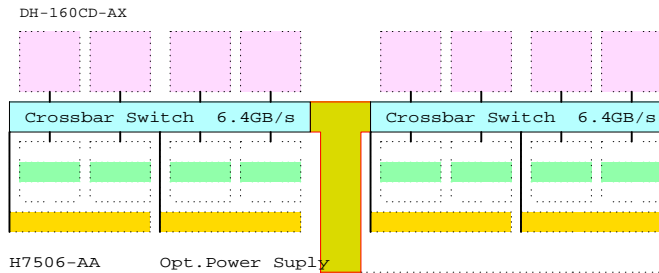

2x2.6TB
ESA 12000 FC

ESA 12000 Expansion

ESA 12000 Expansion

AlphaServer GS160 OpenVMS System

Ethernet
FDDI

OpenVMS
731MHz EV67

AlphaServer GS160 Model 8

Field upgrade,
02-03 QBB