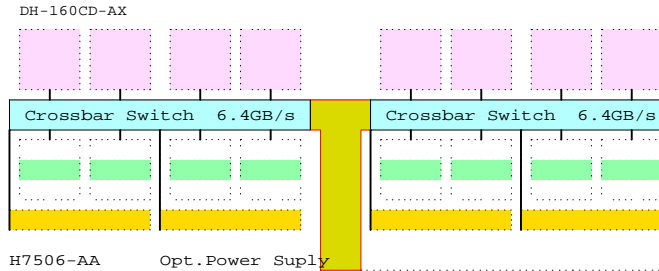

AlphaServer GS160 Tru64 UNIX System

Ethernet
FDDI

Tru64 UNIX
731MHz EV67

AlphaServer GS160 Model 8