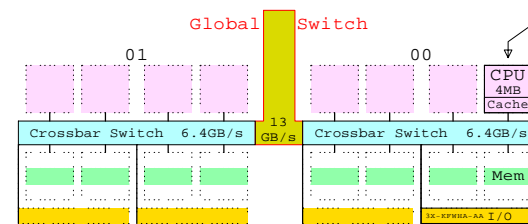

AlphaServer GS160 67/731 Systems

Tru64 UNIX or
OpenVMS
731MHz EV67

AlphaServer GS160 Model 8

Upgrade: M8 -> M16

AlphaServer GS160 Model 8

DA-160BC-AA/AB Model 8 Tru64 UNIX
DY-160BC-AA/AB Model 8 OpenVMS
208/416V

AlphaServer GS160 Model 16

DA-160CC-AA/AB Model 16 Tru64 UNIX
DY-160CC-AA/AB Model 16 OpenVMS
208/416V

Field upgrade 02-03 QBB
DH-160CD-AX

Storage Shelves, 1-2

One Storage
Storage / PCI
Standard PCI
Reserved for power of
QBBs 04...07
H7506-AA 1-2
Optional power

BN25G-07

One CPU included

CPU
3X-KN8AA-AD UNIX
3X-KN8AA-AE OpenVMS

Memory Upgrade
1GB Mem Mem: 1GB

3X-MS8AA-BB 1GB Module
3X-MS8AA-BU 1GB DIMM

3X-MS8AA-CB 2GB Module
3X-MS8AA-CU 2GB DIMM

3X-MS8AA-DB 4GB Module
3X-MS8AA-DU 4GB DIMM

Monit 17" C 3R-VRQP7-24

Console PC 3X-DS8BA-AA/AB
3X-DS8BA-AA Hub for 2nd partition

Console HUB 3X-DS8AA-AA

BN39C-02, Video
BN19C-2E
SN-LKQ47-AF

Licenses included:

- Tru64 UNIX V4.0G, Base license, Unlimited User license, Server Extension license, and Internet Solutions Software license and Netscape's Enterprise Server 3.0.
- OpenVMS V7.2-1H1 Base license and Enterprise Integration Package V3.0.

@731MHz
SPECint95 -
SPECfp95 -
SPECweb96 -
TPC -

Software Processor Code: Q

COMPAQ	12-Sep-2000	GEAGS1601
	Matti.Patari@compaq.com	

AlphaServer GS160 M16 System
GOLDEN EGGS Visuals, Helsinki