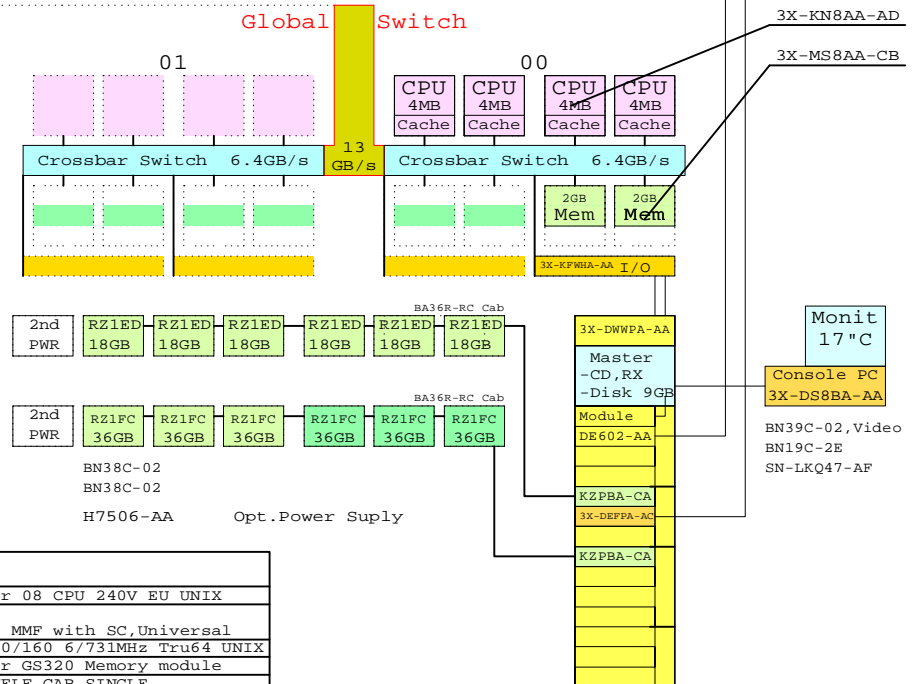

Ethernet
FDDI

Tru64 UNIX
731MHz EV67

AlphaServer GS160 Model 8

Field upgrade,
02-03 QBB

BOM for this M08--M16 upgrade

Part Number	Qty	Description
1	DH-160CD-AX	1 2xQBB AlphaServer GS160 upg. 08->16
1.1	H7506-AA	1 Power Supply for AS GS160/320 Need: 1-4

AlphaServer GS160

BOM for this M08 entry system

Part Number	Qty	Description
1	DA-160BC-AB	1 AS GS160 M08 for 08 CPU 240V EU UNIX
1.1	3X-DEFFA-AC	1 PCI to FDDI SAS MMF with SC,Universal
1.2	3X-KN8AA-AD	3 CPU Module GS320/160 6/731MHz Tru64 UNIX
1.3	3X-MS8AA-CB	2 2GB AlphaServer GS320 Memory module
1.4	BA36R-RC	1 RH ULTRASCSCI SHELF CAB SINGLE
1.4.1	CK-BA35X-HH	1 180W Stor.Shelf PWR for AS4x00
1.4.2	DS-RZ1FC-VW	6 36GB 10000r UltraSCSCI Disk
1.5	BA36R-RC	1 RH ULTRASCSCI SHELF CAB SINGLE
1.5.1	CK-BA35X-HH	1 180W Stor.Shelf PWR for AS4x00
1.5.2	DS-RZ1ED-VW	6 18.2GB 10000r UltraSCSCI disk
1.6	BN38C-02	2 Ultra Cbl VHDCI - 68HD
1.7	H7506-AA	1 Power Supply for AS GS160/320 Need: 1-4
1.8	KZPBA-CA	2 PCI to UltraSCSCI Adapter UWSE
2	3R-VROP7-24	1 COMPAQ P75 CLR MON,NH,TC099
3	3X-DS8BA-AA	1 PC-based system console, tower, US
4	BN39C-02	1 1.8 Video Extension Cable ****
5	SN-LKQ47-AF	1 102 KEY KYBD,NON-WIN, Finnish
6	BN19C-2E	1 PowerCable 240V, C-Europe