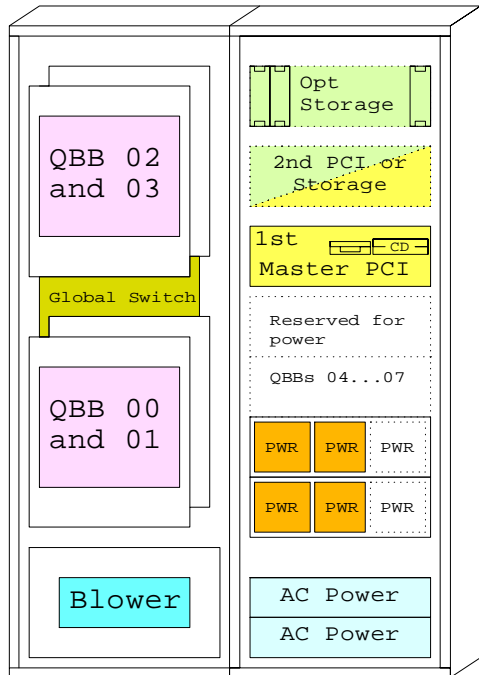

AlphaServer GS160

BOM for this M08 entry system

Part Number	Qty	Description
1	DA-160BC-AB	1 AS GS160 M08 for 08 CPU 240V EU UNIX
1.1	3X-DEFFA-AC	1 PCI to FDDI SAS MMF with SC,Universal
1.2	3X-KN8AA-AD	3 CPU Module GS320/160 6/731MHz Tru64 UNIX
1.3	3X-MS8AA-CB	2 2GB AlphaServer GS320 Memory module
1.4	BA36R-RC	1 RH ULTRASCSCI SHELF CAB SINGLE
1.4.1	CK-BA35X-HH	1 180W Stor.Shelf PWR for AS4x00
1.4.2	DS-RZ1FC-VW	6 36GB 10000r UltraSCSCI Disk
1.5	BA36R-RC	1 RH ULTRASCSCI SHELF CAB SINGLE
1.5.1	CK-BA35X-HH	1 180W Stor.Shelf PWR for AS4x00
1.5.2	DS-RZ1ED-VW	6 18.2GB 10000r UltraSCSCI disk
1.6	BN38C-02	2 Ultra Cbl VHDCI - 68HD
1.7	H7506-AA	1 Power Supply for AS GS160/320 Need: 1-4
1.8	KZPBA-CA	2 PCI to UltraSCSCI Adapter UWSE
2	3R-VROP7-24	1 COMPAQ P75 CLR MON,NH,TC099
3	3X-DS8BA-AA	1 PC-based system console, tower, US
4	BN39C-02	1 1.8 Video Extension Cable ****
5	SN-LKQ47-AF	1 102 KEY KYBD,NON-WIN, Finnish
6	BN19C-2E	1 PowerCable 240V, C-Europe