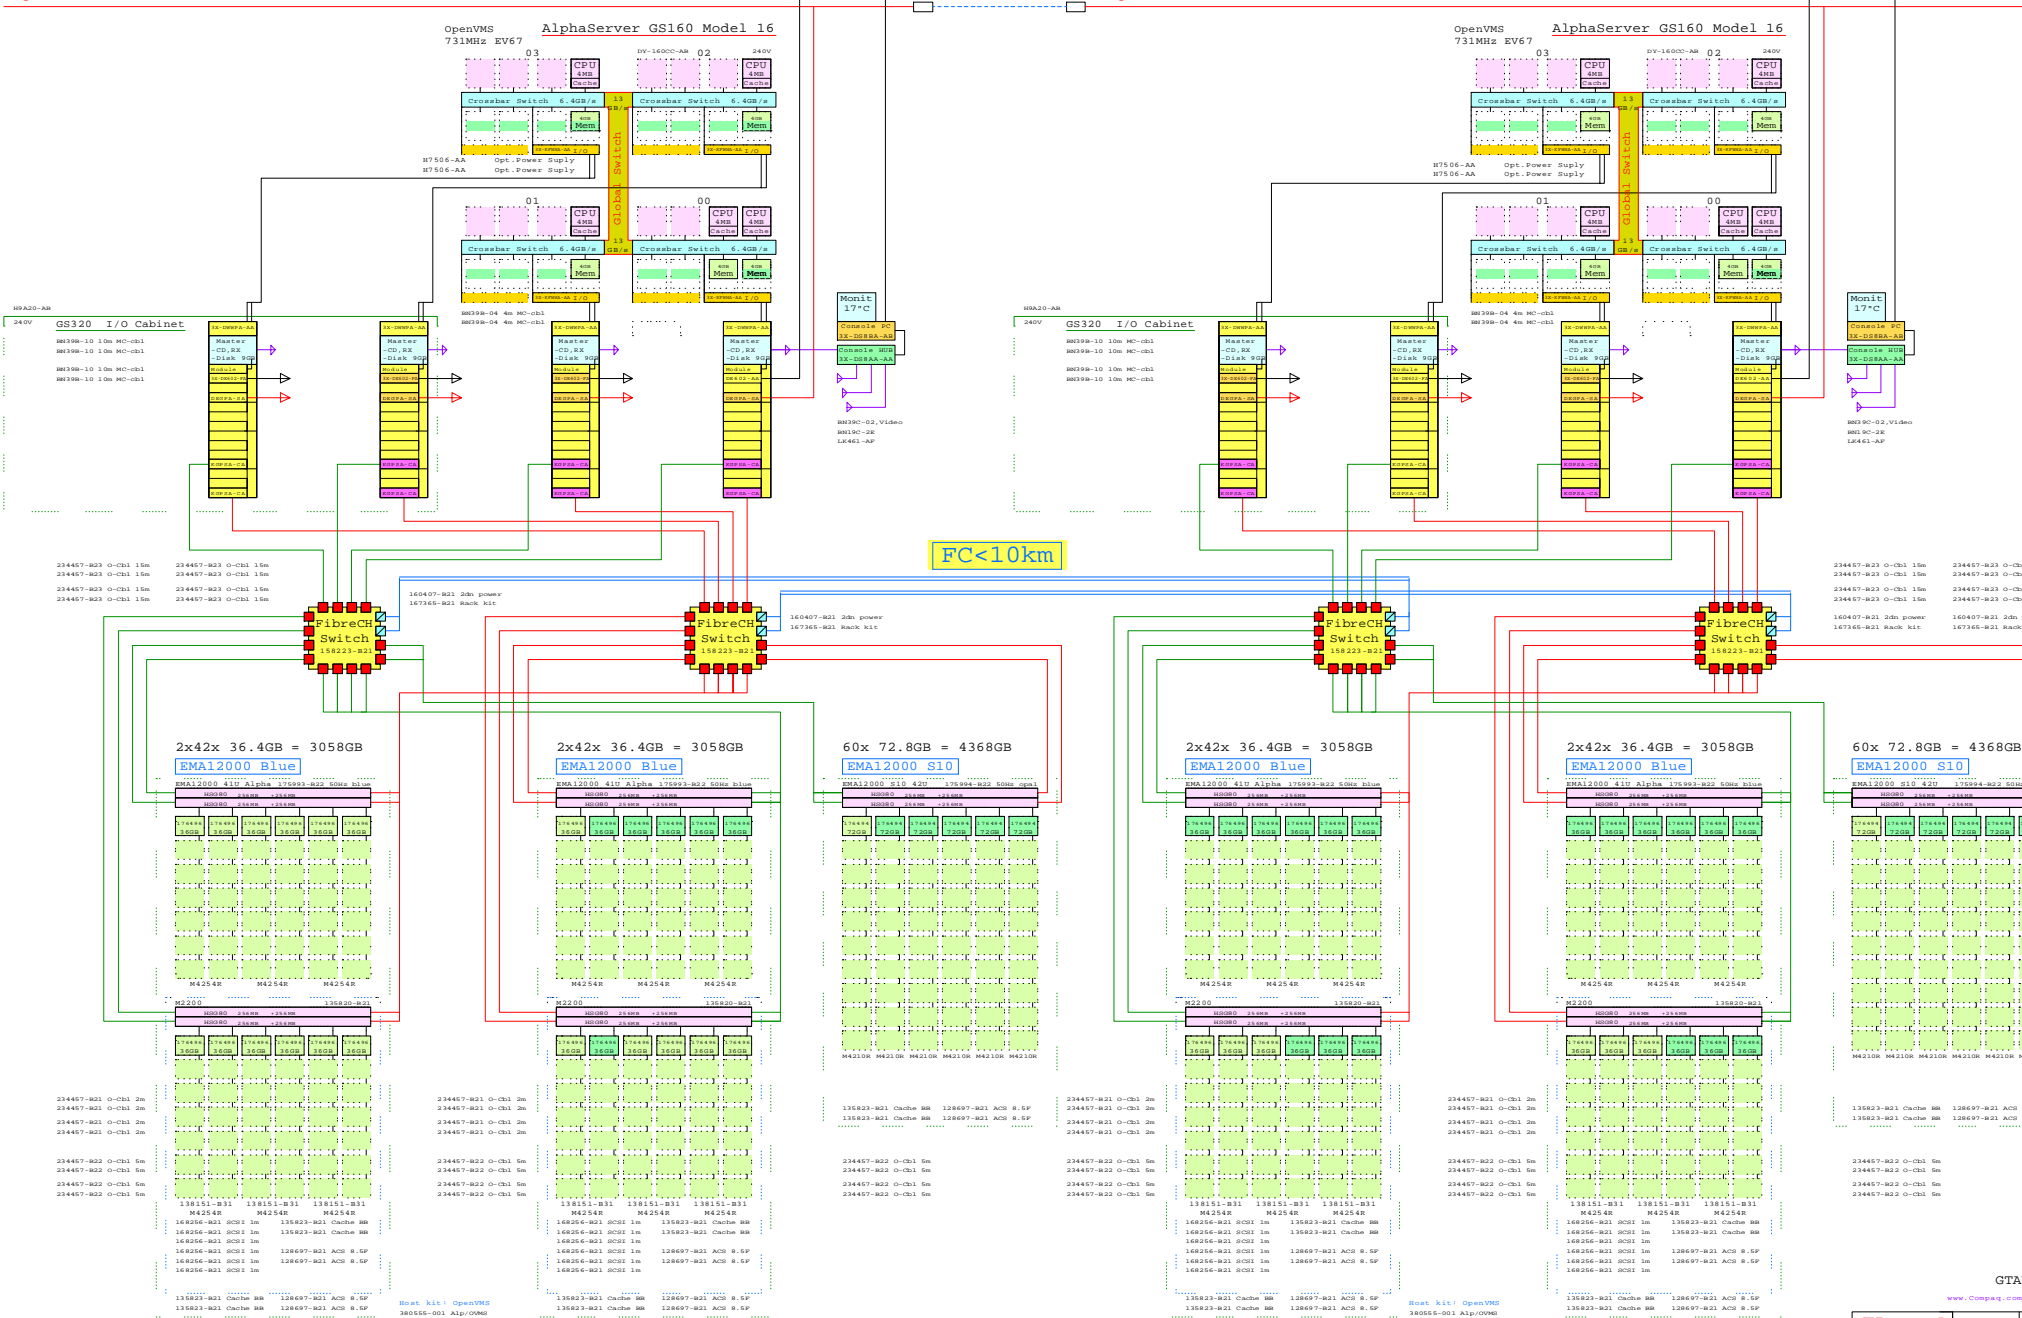

FC < 10km