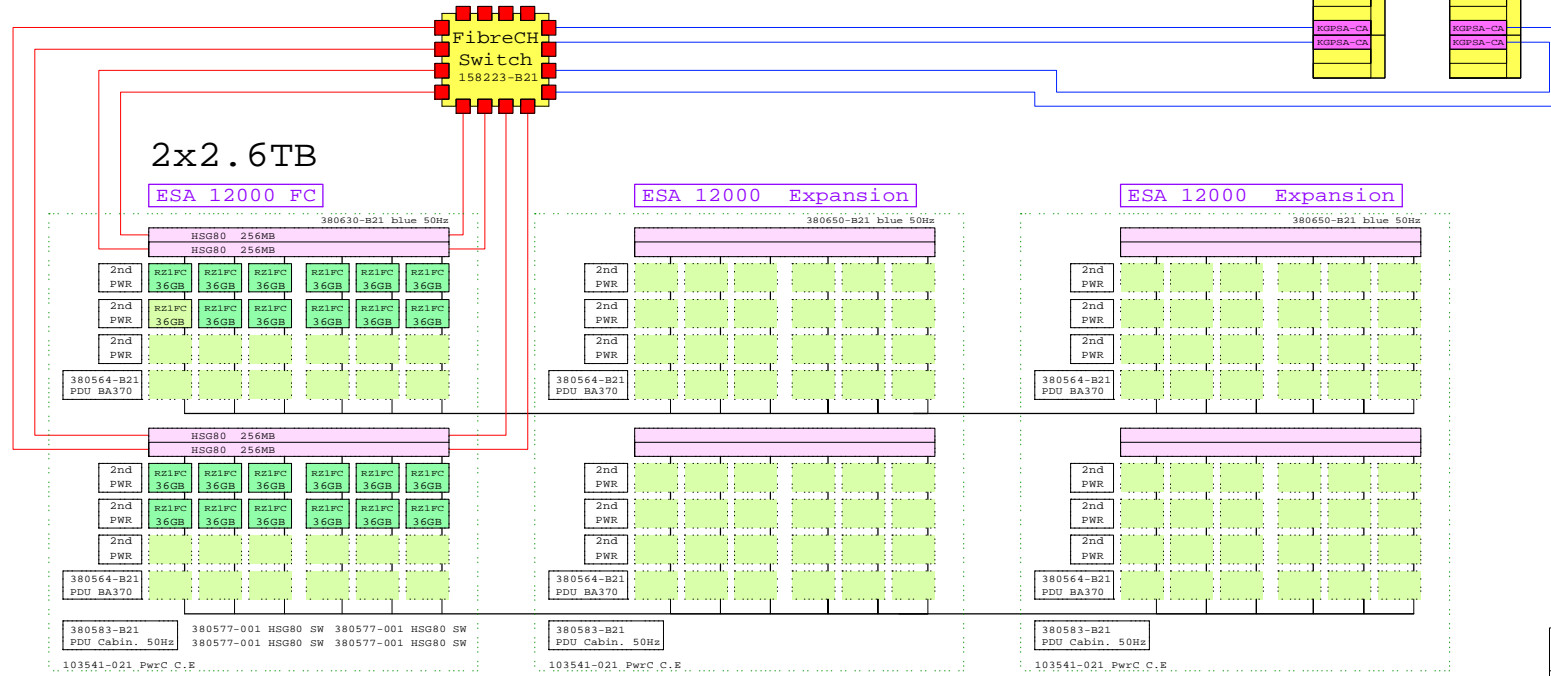

OpenVMS   AlphaServer GS160 Model 16
731MHz EV67

www.Compaq.com/golden-eggs
Since May-2000

COMPAQ 12-Sep-2000 GTAVGS1603
Matti.Patari@compaq.com

This template is included in the present GOLDEN EGGS Software kit.

GS160 OVMS

AlphaServer GS160 OVMS System
GOLDEN EGGS Visuals, Helsinki