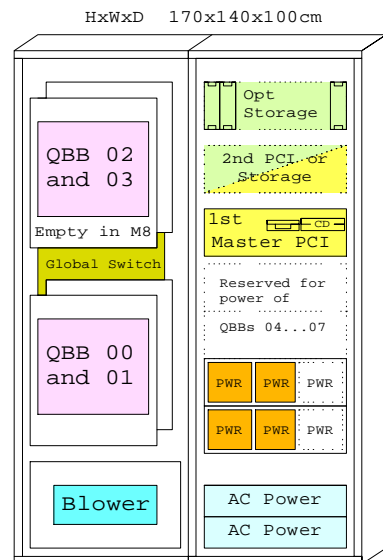

Storage Shelves, 1-2

One Storage
Storage / PCI
Standard PCI
Reserved for power of
QBBs 04...07
H7506-AA 1-2
Optional power

BN25G-07

One CPU included

CPU
3X-KN8AA-AD UNIX
3X-KN8AA-AE OpenVMS

Memory Upgrade
1GB Mem Mem: 1GB

3X-MS8AA-BB 1GB Module
3X-MS8AA-BU 1GB DIMM

3X-MS8AA-CB 2GB Module
3X-MS8AA-CU 2GB DIMM

3X-MS8AA-DB 4GB Module
3X-MS8AA-DU 4GB DIMM

Monit 17" C 3R-VRQP7-24

Console PC 3X-DS8BA-AA/AB
3X-DS8BA-AA Hub for 2nd partition

Console HUB 3X-DS8AA-AA

BN39C-02, Video
BN19C-2E
SN-LKQ47-AF

Licenses included:

- Tru64 UNIX V4.0G, Base license, Unlimited User license, Server Extension license, and Internet Solutions Software license and Netscape's Enterprise Server 3.0.
- OpenVMS V7.2-1H1 Base license and Enterprise Integration Package V3.0.

@731MHz
SPECint95 -
SPECfp95 -
SPECweb96 -
TPC -

Software Processor Code: Q

COMPAQ	12-Sep-2000	GEAGS1601
	Matti.Patari@compaq.com	

AlphaServer GS160 M16 System
GOLDEN EGGS Visuals, Helsinki