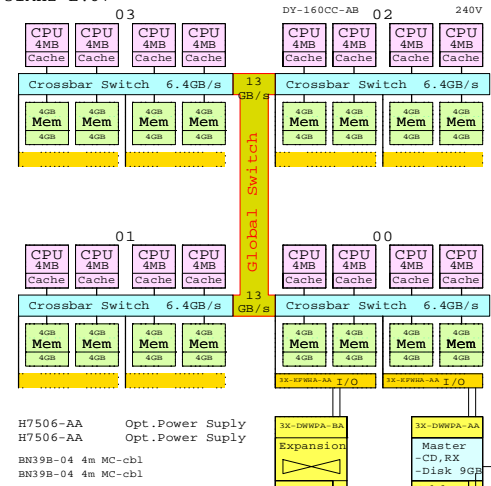

OpenVMS   AlphaServer GS160 Model 16
731MHz EV67

www.Compaq.com/golden-eggs
Since May-2000

COMPAQ 12-Sep-2000 GTAVGS1603
Matti.Patari@compaq.com

This template is included in the present GOLDEN EGGS Software kit.

GS160 OVMS

AlphaServer GS160 OVMS System
GOLDEN EGGS Visuals, Helsinki