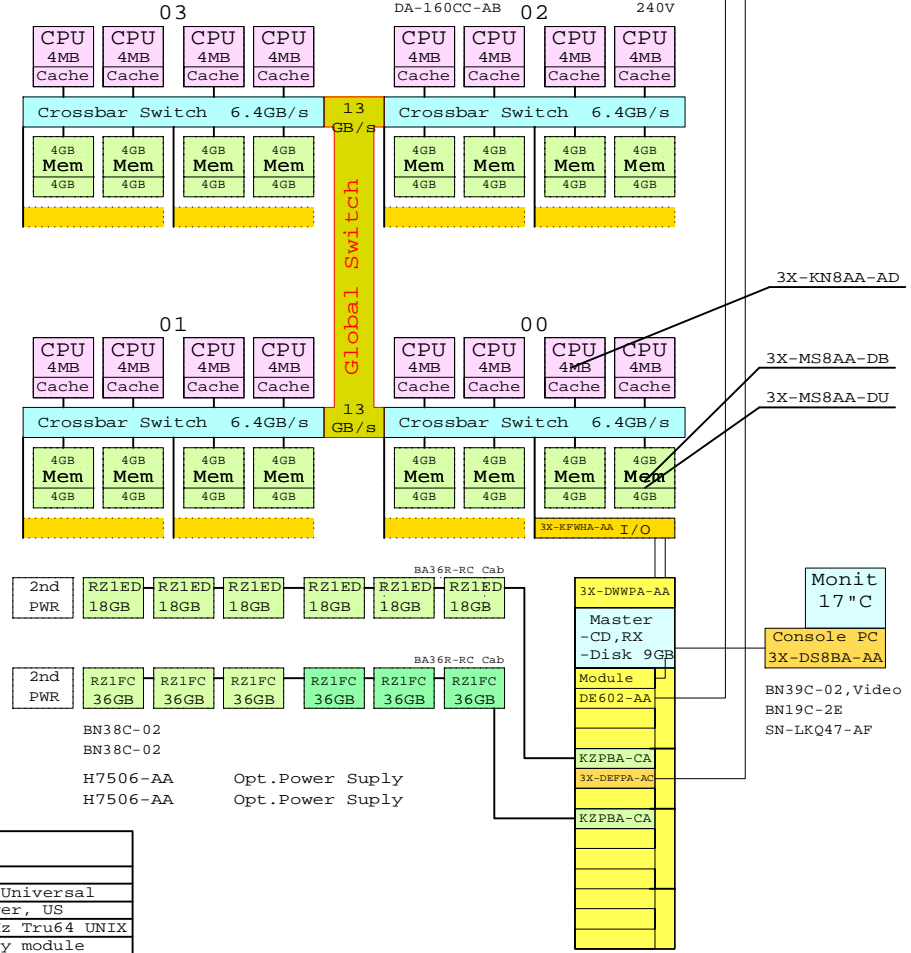

AlphaServer GS160 Tru64 UNIX System, 16xCPU, 128GB

Ethernet
FDDI

Tru64 UNIX AlphaServer GS160 Model 16
731MHz EV67

AlphaServer GS160

BOM for this system

Part Number	Qty	Description
3R-VRQP7-24	1	COMPAQ P75 CLR MON,NH,TCO99
3X-DEFPA-AC	1	PCI to FDDI SAS MMF with SC,Universal
3X-DS8BA-AA	1	PC-based system console, tower, US
3X-KN8AA-AD	15	CPU Module GS320/160 6/731MHz Tru64 UNIX
3X-MS8AA-DB	16	4GB AlphaServer GS320 Memory module
3X-MS8AA-DU	16	4GB AlphaServer GS320 Memory DIMM
BA36R-RC	2	RH ULTRASCSI SHELF CAB SINGLE
BN19C-2E	1	PowerCable 240V, C-Europe
BN38C-02	2	Ultra Cbl VHDCI - 68HD
BN39C-02	1	1.8 Video Extension Cable ****
CK-BA35X-HH	2	180W Stor.Shelf PWR for AS4x00
DA-160CC-AB	1	AS GS160 M16 for 16 CPU 240V EU UNIX
DS-RZ1ED-VW	6	18.2GB 10000r UltraSCSI disk
DS-RZ1FC-VW	6	36GB 10000r UltraSCSI Disk
H7506-AA	2	Power Supply for AS GS160/320 Need: 1-4
KZPBA-CA	2	PCI to UltraSCSI Adapter UWSE
SN-LKQ47-AF	1	102 KEY KYBD,NON-WIN, Finnish