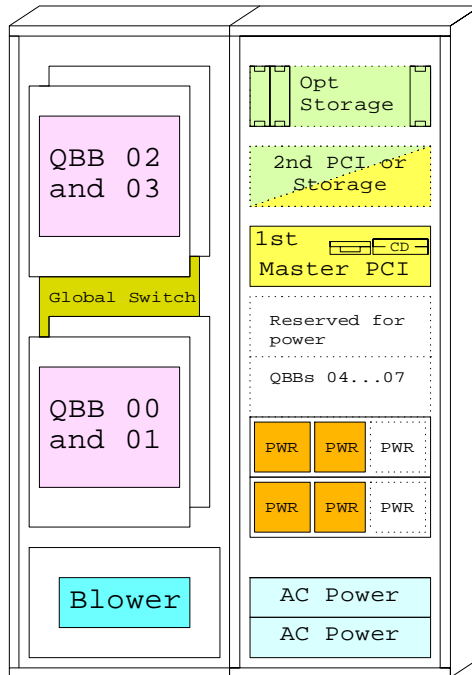

AlphaServer GS160 Tru64 UNIX System, 16xCPU, 128GB

Ethernet
FDDI

Tru64 UNIX AlphaServer GS160 Model 16
731MHz EV67

AlphaServer GS160

BOM for this system

Part Number	Qty	Description
3R-VRQP7-24	1	COMPAQ P75 CLR MON,NH,TCO99
3X-DEFPA-AC	1	PCI to FDDI SAS MMF with SC,Universal
3X-DS8BA-AA	1	PC-based system console, tower, US
3X-KN8AA-AD	15	CPU Module GS320/160 6/731MHz Tru64 UNIX
3X-MS8AA-DB	16	4GB AlphaServer GS320 Memory module
3X-MS8AA-DU	16	4GB AlphaServer GS320 Memory DIMM
BA36R-RC	2	RH ULTRASCSI SHELF CAB SINGLE
BN19C-2E	1	PowerCable 240V, C-Europe
BN38C-02	2	Ultra Cbl VHDCI - 68HD
BN39C-02	1	1.8 Video Extension Cable ****
CK-BA35X-HH	2	180W Stor.Shelf PWR for AS4x00
DA-160CC-AB	1	AS GS160 M16 for 16 CPU 240V EU UNIX
DS-RZ1ED-VW	6	18.2GB 10000r UltraSCSI disk
DS-RZ1FC-VW	6	36GB 10000r UltraSCSI Disk
H7506-AA	2	Power Supply for AS GS160/320 Need: 1-4
KZPBA-CA	2	PCI to UltraSCSI Adapter UWSE
SN-LKQ47-AF	1	102 KEY KYBD,NON-WIN, Finnish