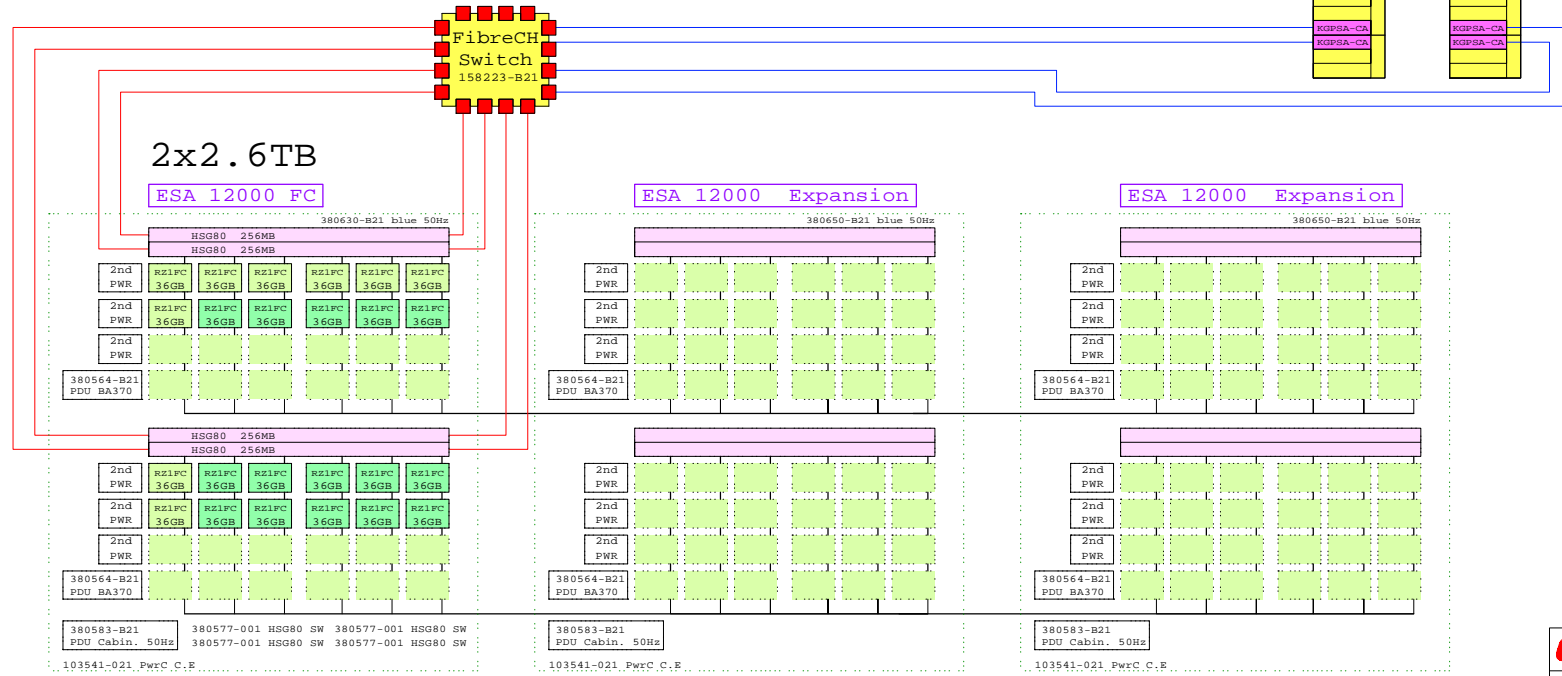

Tru64 UNIX   AlphaServer GS160 Model 16
731MHz EV67

www.Compaq.com/golden-eggs
Since May-2000

COMPAQ 12-Sep-2000   GTAUGS1603
Matti.Patari@compaq.com