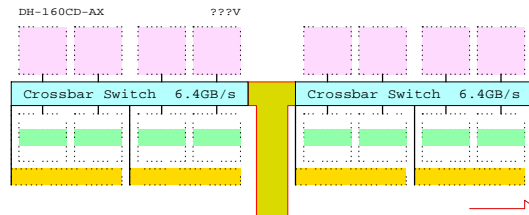

AlphaServer GS160 67/731 Systems

Tru64 UNIX or
OpenVMS
731MHz EV67

AlphaServer GS160 Model 8

Upgrade: M8 -> M16

AlphaServer GS160 Model 8

DA-160BC-AA/AB Model 8 Tru64 UNIX
DY-160BC-AA/AB Model 8 OpenVMS
208/416V

AlphaServer GS160 Model 16

DA-160CC-AA/AB Model 16 Tru64 UNIX
DY-160CC-AA/AB Model 16 OpenVMS
208/416V

Field upgrade 02-03 QBB
DH-160CD-AX