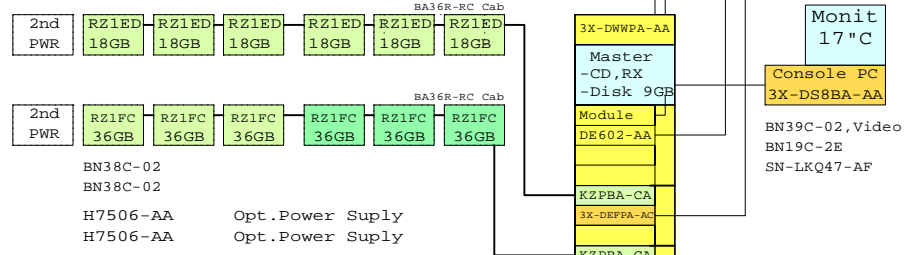

AlphaServer GS160 Tru64 UNIX System, 16xCPU, 128GB

Ethernet
FDDI

Tru64 UNIX AlphaServer GS160 Model 16
731MHz EV67

AlphaServer GS160

BOM for this system

Part Number	Qty	Description
3R-VRQP7-24	1	COMPAQ P75 CLR MON,NH,TCO99
3X-DEFPA-AC	1	PCI to FDDI SAS MMF with SC,Universal
3X-DS8BA-AA	1	PC-based system console, tower, US
3X-KN8AA-AD	15	CPU Module GS320/160 6/731MHz Tru64 UNIX
3X-MS8AA-DB	16	4GB AlphaServer GS320 Memory module
3X-MS8AA-DU	16	4GB AlphaServer GS320 Memory DIMM
BA36R-RC	2	RH ULTRASCSI SHELF CAB SINGLE
BN19C-2E	1	PowerCable 240V, C-Europe
BN38C-02	2	Ultra Cbl VHDCI - 68HD
BN39C-02	1	1.8 Video Extension Cable ****
CK-BA35X-HH	2	180W Stor.Shelf PWR for AS4x00
DA-160CC-AB	1	AS GS160 M16 for 16 CPU 240V EU UNIX
DS-RZ1ED-VW	6	18.2GB 10000r UltraSCSI disk
DS-RZ1FC-VW	6	36GB 10000r UltraSCSI Disk
H7506-AA	2	Power Supply for AS GS160/320 Need: 1-4
KZPBA-CA	2	PCI to UltraSCSI Adapter UWSE
SN-LKQ47-AF	1	102 KEY KYBD,NON-WIN, Finnish