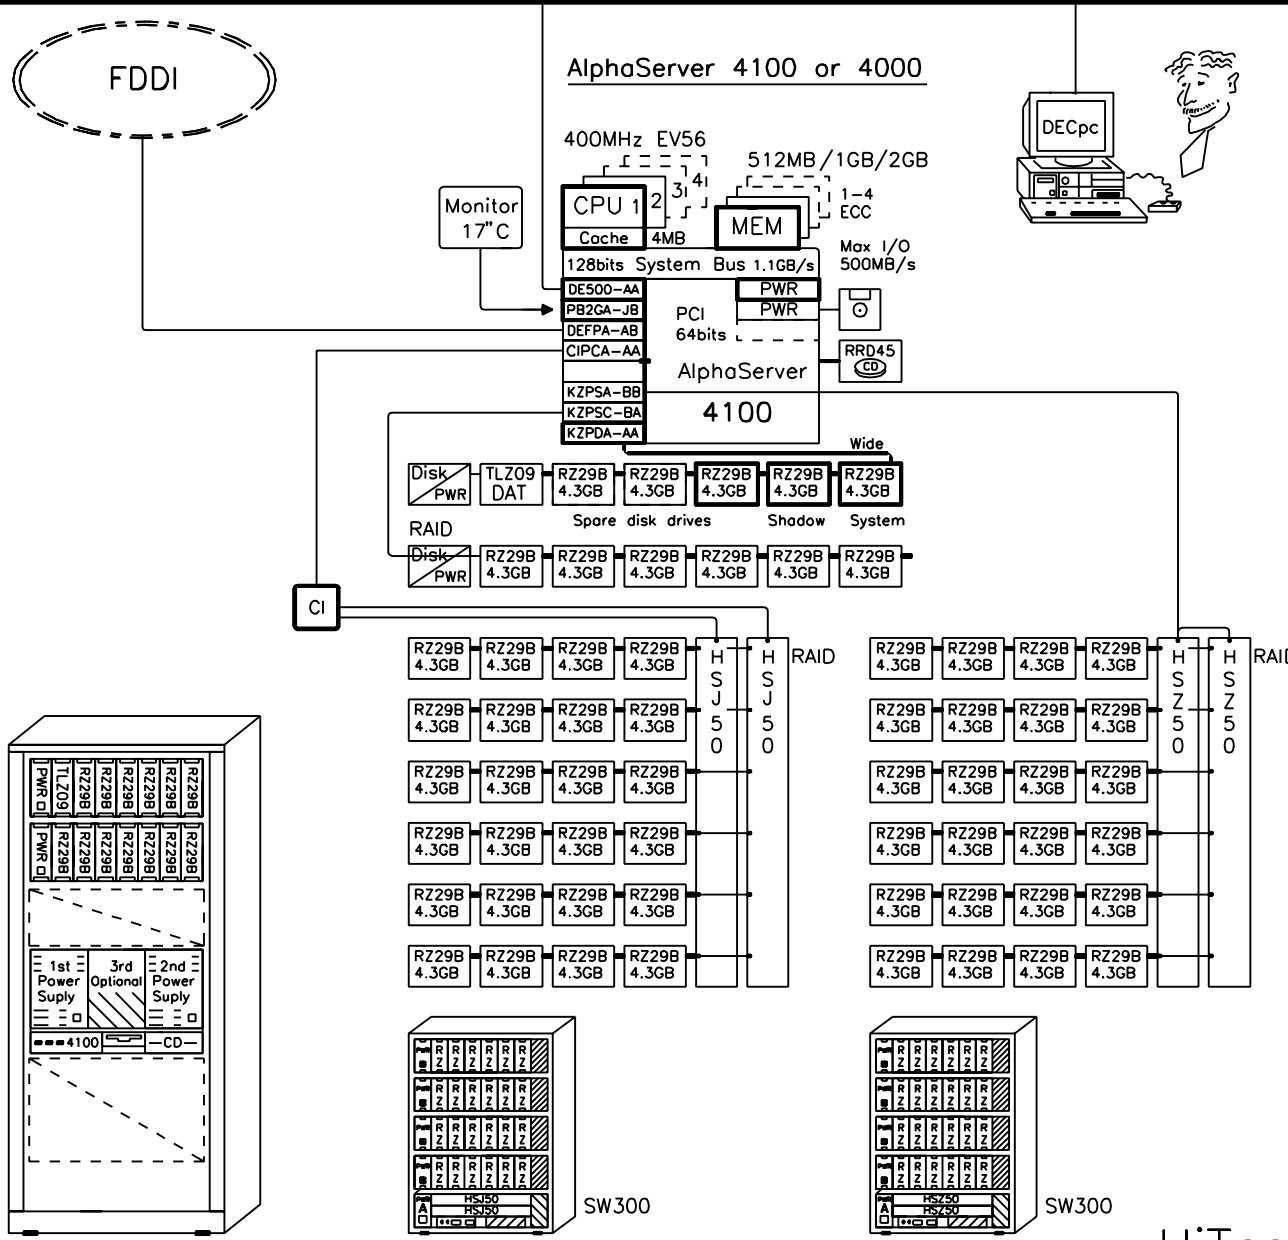

# HiTest Systems: PATHWORKS OpenVMS AlphaServer 4x00

Ethernet IEEE 802.3

### Minimum HiTest Configuration:

Bolded options