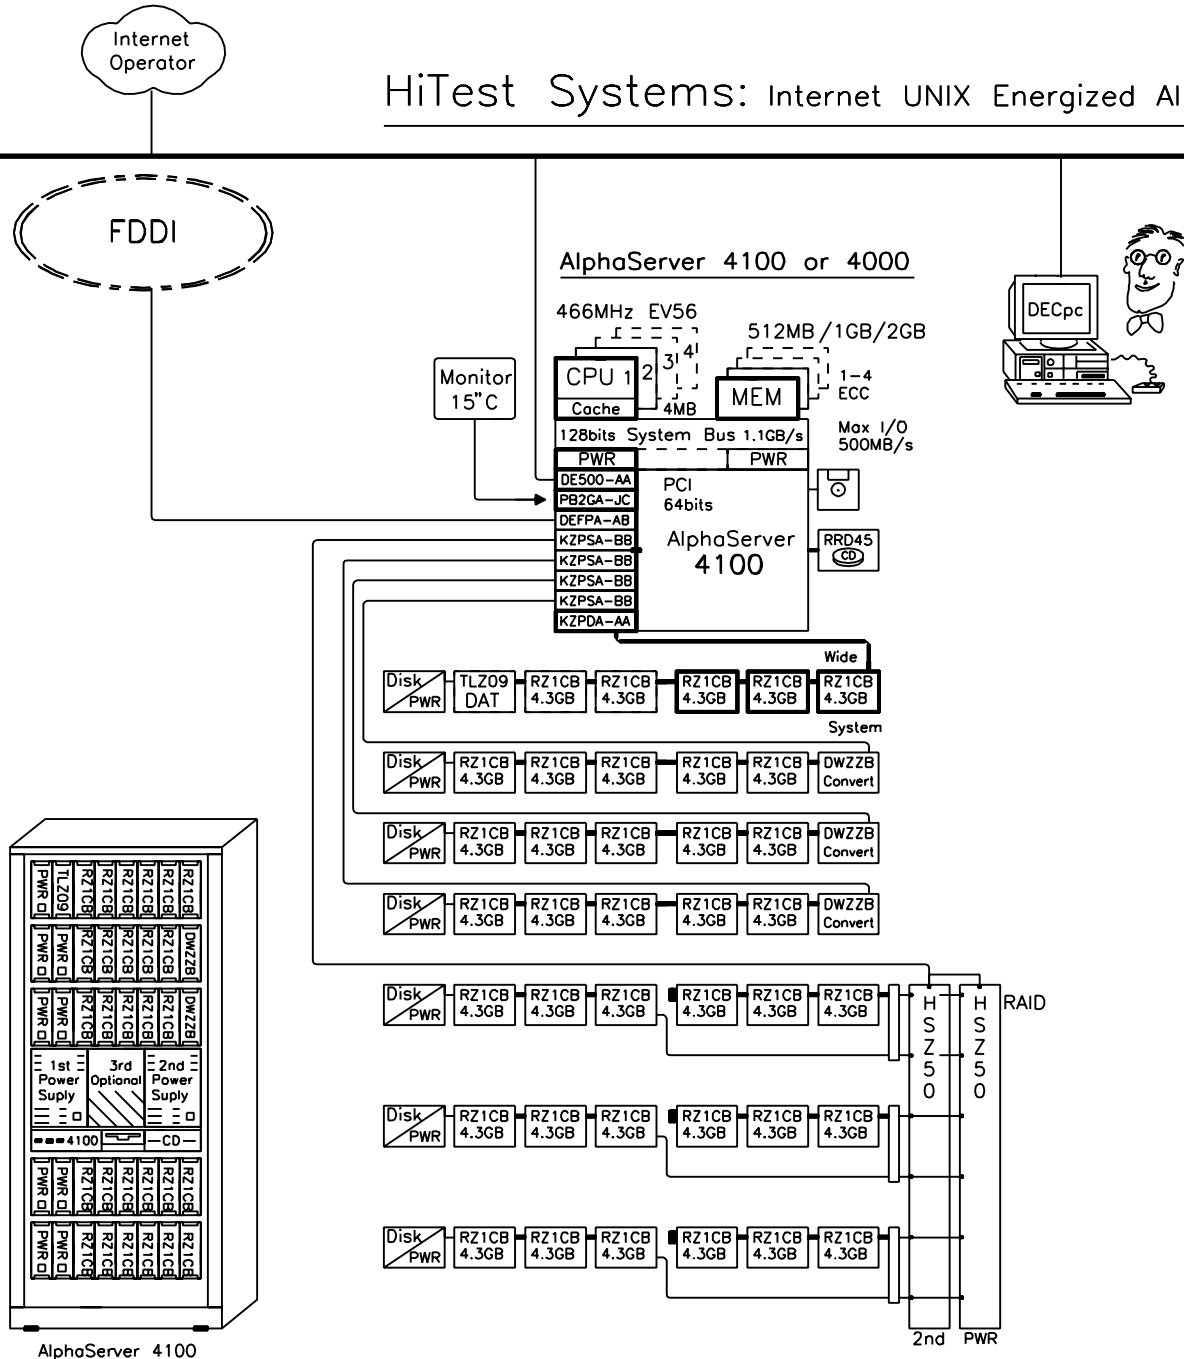

HiTest Systems: Internet UNIX Energized AlphaServer 4x00

Ethernet IEEE 802.3

Minimum HiTest Configuration:

Bolded options

Maximum HiTest Configuration:

Bolded and solid options

Expansions Beyond HiTest:

Dotted options

Please note 4000:

Maximum two CPUs
Maximum two memory options

HiTest Software:

DIGITAL UNIX	V4.0b
Advanced File System	V4.02
LSM	V1.2a
Networker	V4.3a

For HiTest documentation and updates:

<http://www.partner.digital.com:9003>
<http://cosmo.tay.dec.com>