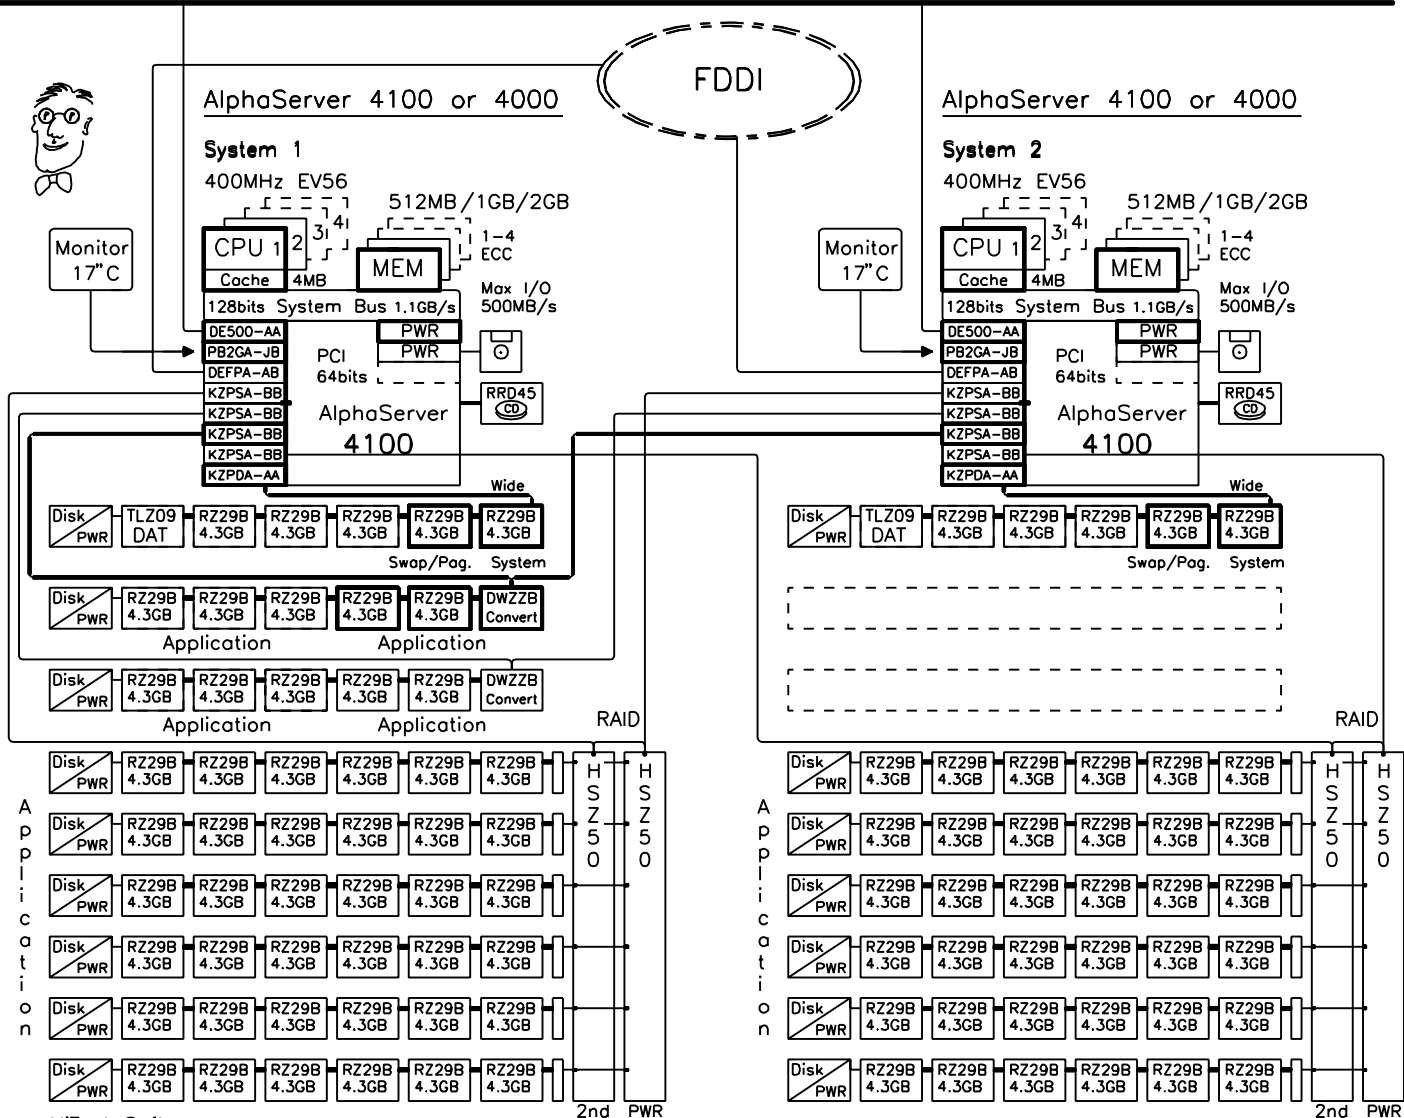

Internet Operator

HiTest Systems: UNIX TruCluster Available AlphaServer 4x00

Ethernet IEEE 802.3

Minimum HiTest Configuration:

Bolded options

Maximum HiTest Configuration:

Bolded and solid options

Expansions Beyond HiTest:

Dotted options

Please note 4000:

Maximum two CPUs

Maximum two memory modules

For HiTest documentation and updates:

<http://www.partner.digital.com:9003>
<http://cosmo.toy.dec.com>

HiTest Software:

DIGITAL UNIX	V4.0b
Advanced File Systems	V4.02
LSM	V1.2a
Networker	V4.2a
TruCluster Available Server	V1.4

digital 9-Apr-1997 Detail Layer
GEH008

HiTest

UNIX TruCluster Available AlphaServer 4x00
GOLDEN EGGS Visual Configurations, Helsinki