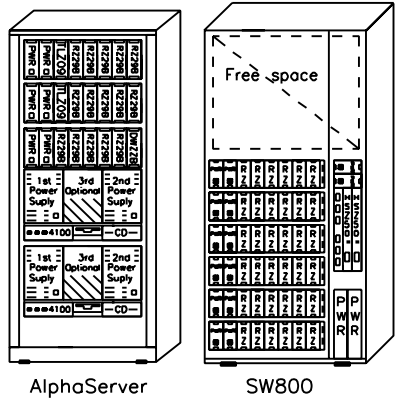

Internet Operator

HiTest Systems: UNIX TruCluster Available AlphaServer 4x00

Ethernet IEEE 802.3

Minimum HiTest Configuration:

Bolded options

Maximum HiTest Configuration:

Bolded and solid options

Expansions Beyond HiTest:

Dotted options

Please note 4000:

Maximum two CPUs

Maximum two memory modules

For HiTest documentation and updates:

<http://www.partner.digital.com:9003>
<http://cosmo.toy.dec.com>

HiTest Software:

DIGITAL UNIX	V4.0b
Advanced File Systems	V4.02
LSM	V1.2a
Networker	V4.2a
TruCluster Available Server	V1.4