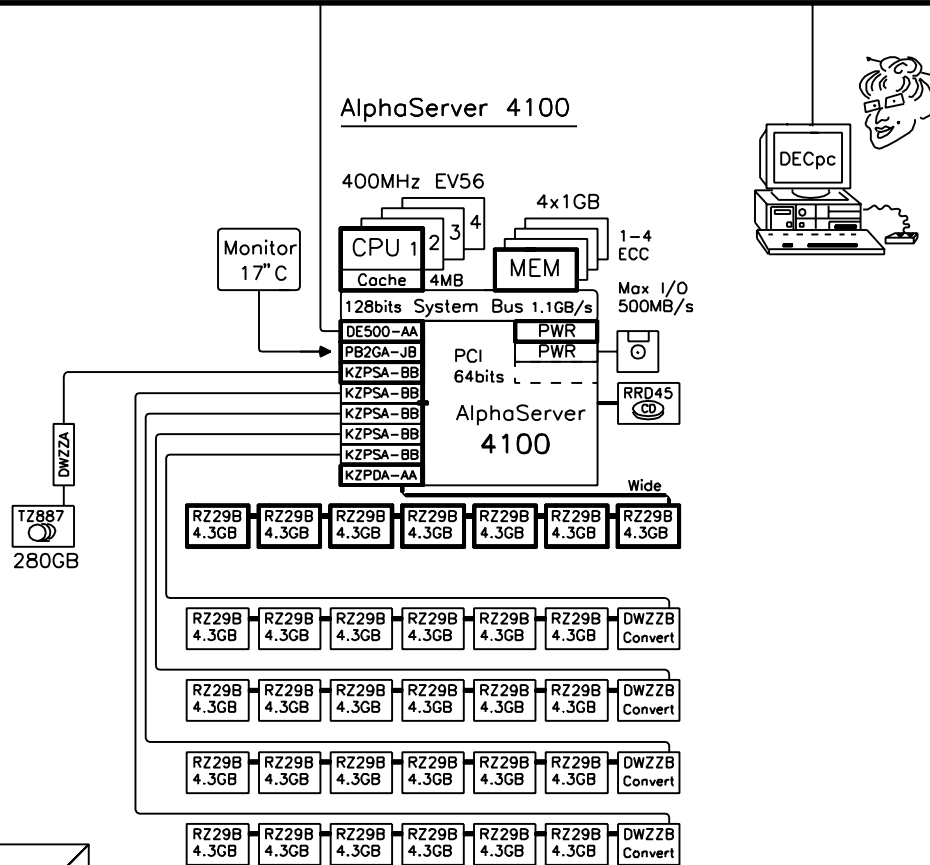

HiTest Systems: SAP Oracle UNIX AlphaServer 4100

Ethernet IEEE 802.3

Minimum HiTest Configuration:

Bolded options

Maximum HiTest Configuration:

Bolded and solid options

Expansions Beyond HiTest:

Dotted options