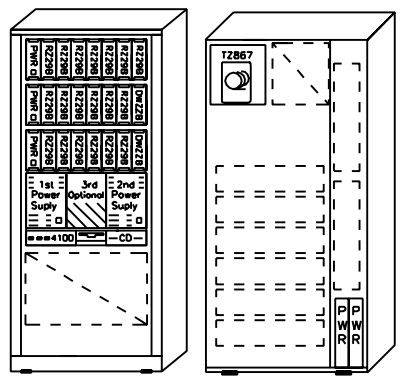

AlphaServer

SW800

For HiTest documentation and updates:

<http://www.partner.digital.com:9003>
<http://cosmo.tay.dec.com>

digital	10-Apr-1997	Detail Layer
	GEH009	

SAP Oracle UNIX AlphaServer 4100
GOLDEN EGGS Visual Configurations, Helsinki

HiTest