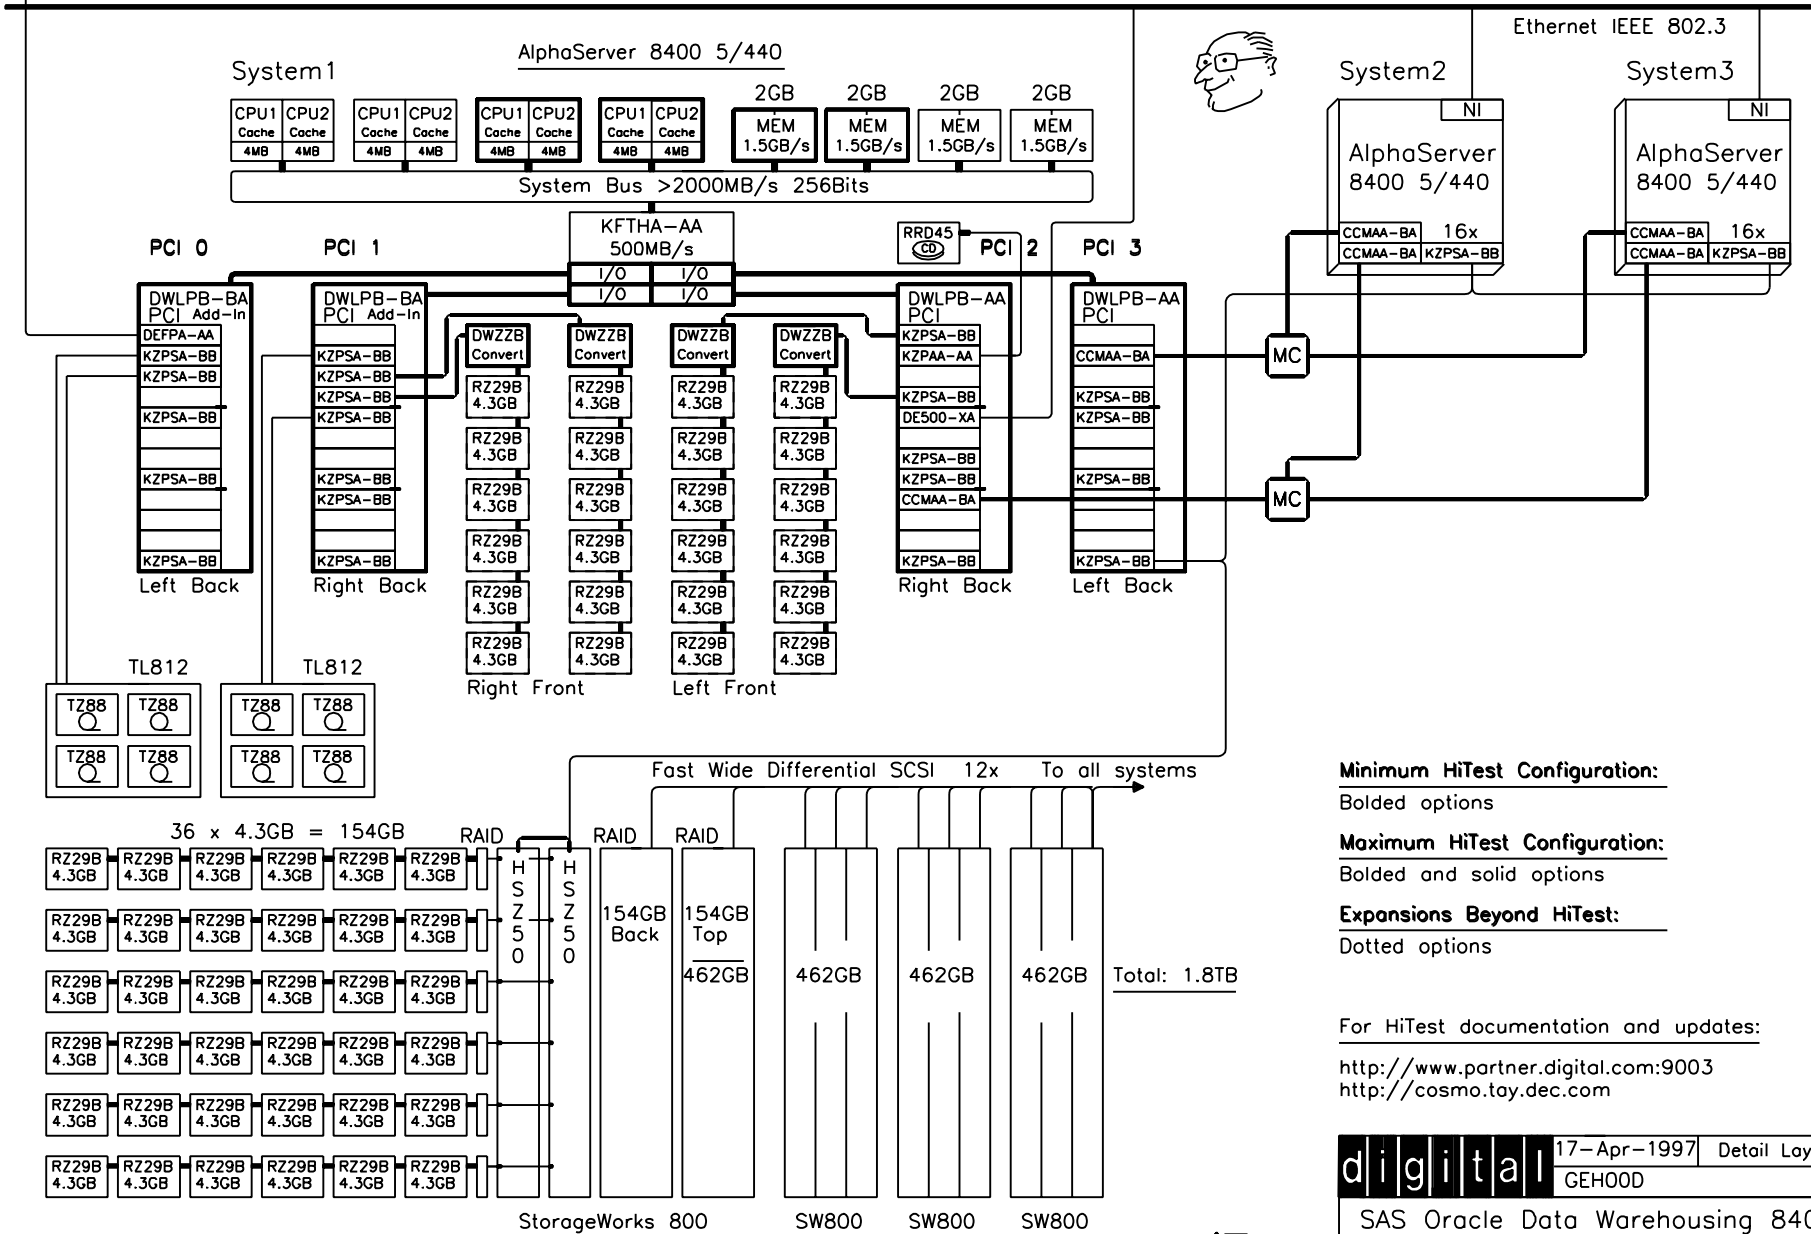

FDDI

HiTest Systems: SAS Oracle Data Warehousing UNIX AlphaServer 8400

Minimum HiTest Configuration:

Bolded options

Maximum HiTest Configuration:

Bolded and solid options

Expansions Beyond HiTest:

Dotted options