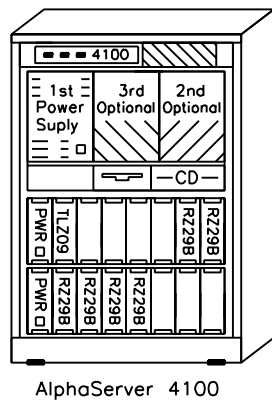

HiTest Systems: Internet Server Windows NT AlphaServer 4x00

Ethernet IEEE 802.3

Minimum HiTest Configuration:

Bolded options

Maximum HiTest Configuration:

Bolded and solid options

Expansions Beyond HiTest:

Dotted options