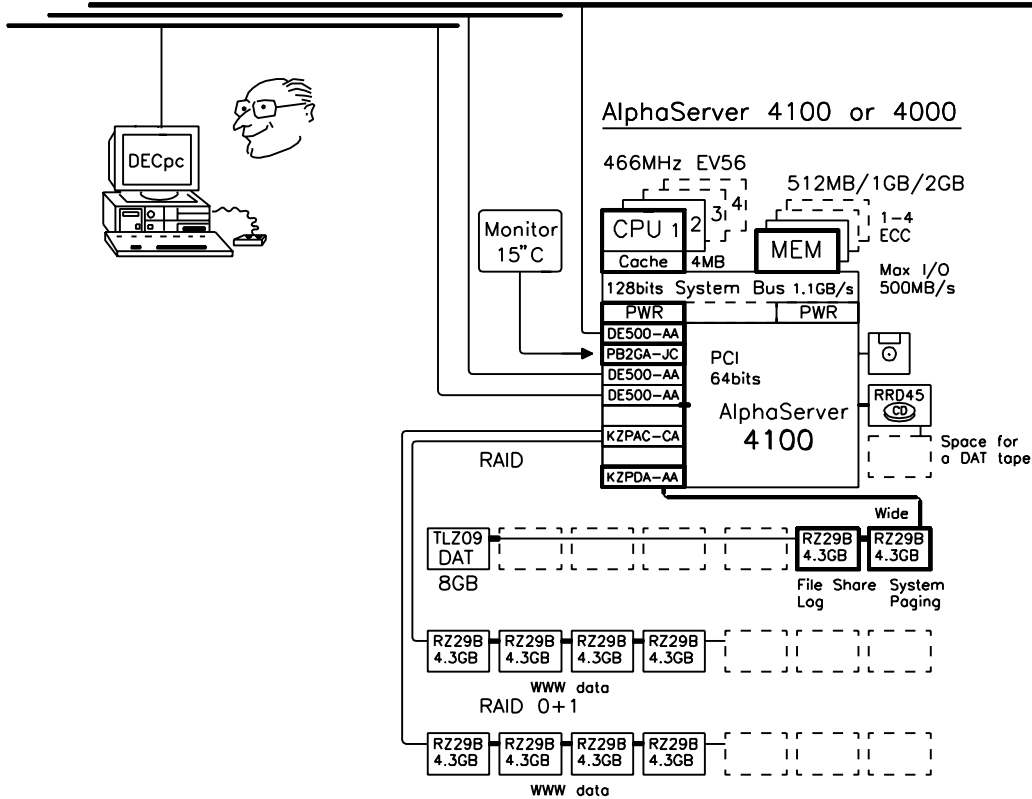

HiTest Systems: Internet Server Windows NT AlphaServer 4x00

Ethernet IEEE 802.3

Minimum HiTest Configuration:

Bolded options

Maximum HiTest Configuration:

Bolded and solid options

Expansions Beyond HiTest:

Dotted options