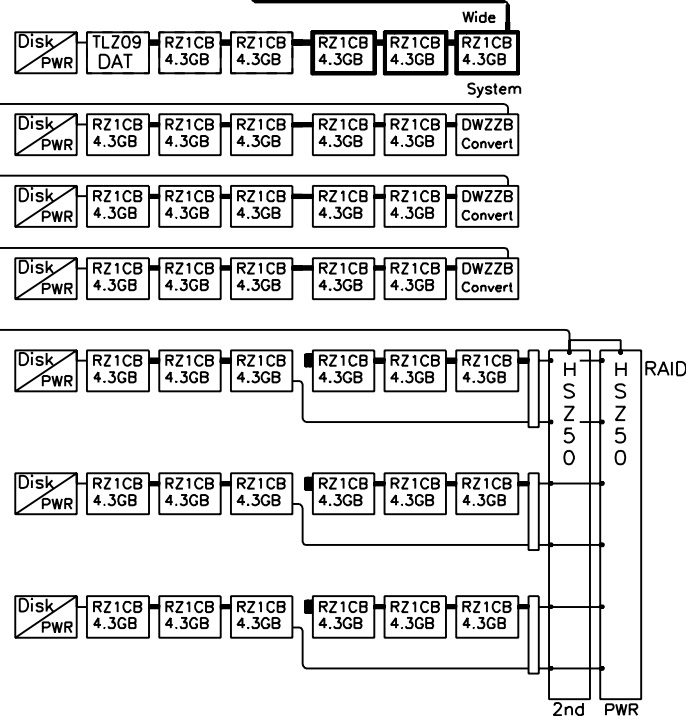

Internet Operator

HiTest Systems: Netscape SuiteSpot Internet DIGITAL UNIX AlphaServer 4x00

Ethernet IEEE 802.3

AlphaServer 4100 or 4000

AlphaServer 4100

Minimum HiTest Configuration:

Bolded options

Maximum HiTest Configuration: