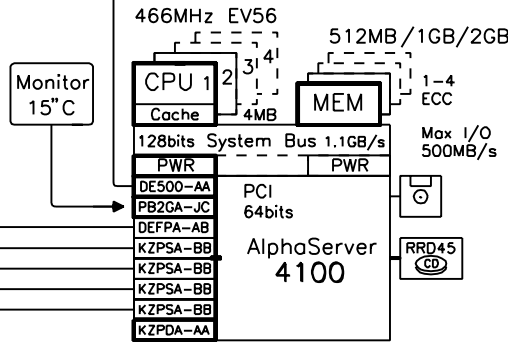

Internet Operator

HiTest Systems: Netscape SuiteSpot Internet DIGITAL UNIX AlphaServer 4x00

Ethernet IEEE 802.3

AlphaServer 4100 or 4000

AlphaServer 4100

Minimum HiTest Configuration:

Bolded options

Maximum HiTest Configuration: