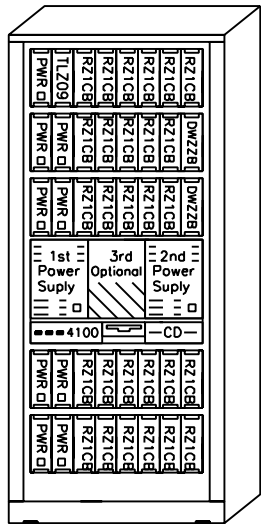

Internet Operator

HiTest Systems: Netscape SuiteSpot Internet DIGITAL UNIX AlphaServer 4x00

Ethernet IEEE 802.3

AlphaServer 4100 or 4000

AlphaServer 4100

Minimum HiTest Configuration:

Bolded options

Maximum HiTest Configuration:

Bolded and solid options

Expansions Beyond HiTest:

Dotted options

Please note 4000:

Maximum two CPUs
Maximum two memory options

HiTest Software:

DIGITAL UNIX	V4.0b
Advanced File System	V4.02
LSM	V1.2a
Networker	V4.3a

For HiTest documentation and updates:

<http://www.partner.digital.com:9003>
<http://cosmo.tay.dec.com>

digital 3-Oct-1997 Detail Layer
GEH00G

Netscape SuiteSpot Internet DIGITAL UNIX
AlphaServer 4x00
GOLDEN EGGS Visual Configurations, Helsinki

HiTest