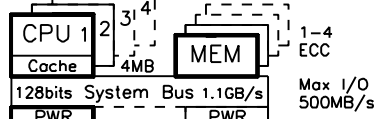

## Please note 4000:

Maximum two CPUs

Maximum two memory options

Monitor 17" C

AlphaServer 4100 or 4000

System 1

466MHz EV56  
512MB/1GB/2GB

FDDI