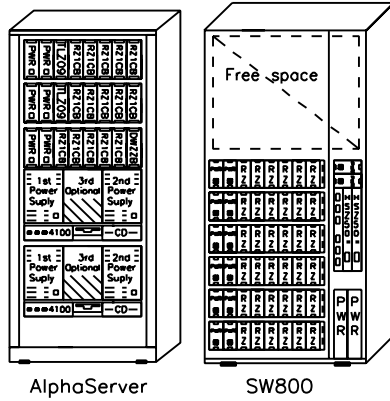

Internet Operator

HiTest Systems: Netscape SuiteSpot Internet DIGITAL UNIX TruCluster ASE AlphaServer 4x00

Ethernet IEEE 802.3

Minimum HiTest Configuration:

Bolded options

Maximum HiTest Configuration:

Bolded and solid options

Expansions Beyond HiTest:

Dotted options

Please note 4000:

Maximum two CPUs

Maximum two memory options

Monitor 17" C

AlphaServer 4100 or 4000

System 1

466MHz EV56
512MB/1GB/2GB

FDDI

AlphaServer 4100 or 4000

System 2

466MHz EV56
512MB/1GB/2GB

Monitor 17" C

For HiTest documentation and updates:

<http://www.partner.digital.com:9003>
<http://cosmo.tay.dec.com>

HiTest Software:

DIGITAL UNIX	V4.0b
Advanced File Systems	V4.02
LSM	V1.2a
Networker	V4.3a
TruCluster Available Server	V1.4

digital 3-Oct-1997 Detail Layer
GEH00H

Netscape SuiteSpot Internet DIGITAL UNIX
TruCluster ASE AlphaServer 4x00
GOLDEN EGGS Visual Configurations, Helsinki

HiTest