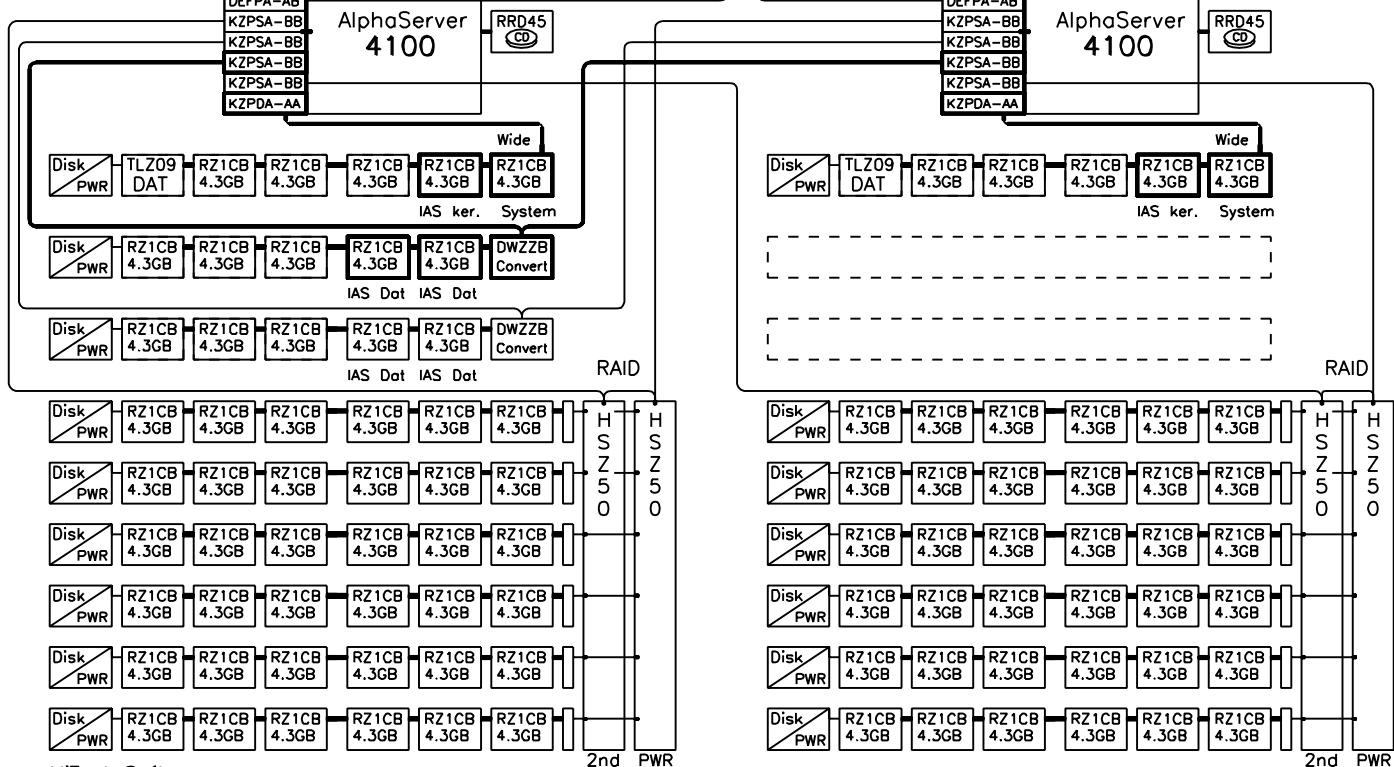

Internet Operator

HiTest Systems: Netscape SuiteSpot Internet DIGITAL UNIX TruCluster ASE AlphaServer 4x00

Ethernet IEEE 802.3

Minimum HiTest Configuration:

Bolded options

Maximum HiTest Configuration:

Bolded and solid options

Expansions Beyond HiTest:

Dotted options

Please note 4000:

Maximum two CPUs

Maximum two memory options

Monitor 17" C

AlphaServer 4100 or 4000

System 1

466MHz EV56
512MB/1GB/2GB

FDDI

AlphaServer 4100 or 4000

System 2

466MHz EV56
512MB/1GB/2GB

Monitor 17" C

For HiTest documentation and updates:

<http://www.partner.digital.com:9003>
<http://cosmo.tay.dec.com>

HiTest Software:

DIGITAL UNIX	V4.0b
Advanced File Systems	V4.02
LSM	V1.2a
Networker	V4.3a
TruCluster Available Server	V1.4

digital 3-Oct-1997 Detail Layer
GEH00H

Netscape SuiteSpot Internet DIGITAL UNIX
TruCluster ASE AlphaServer 4x00
GOLDEN EGGS Visual Configurations, Helsinki

HiTest