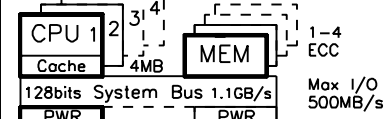

FDDI

AlphaServer 4100 or 4000

System 2

466MHz EV56
512MB/1GB/2GB

Monitor 17" C