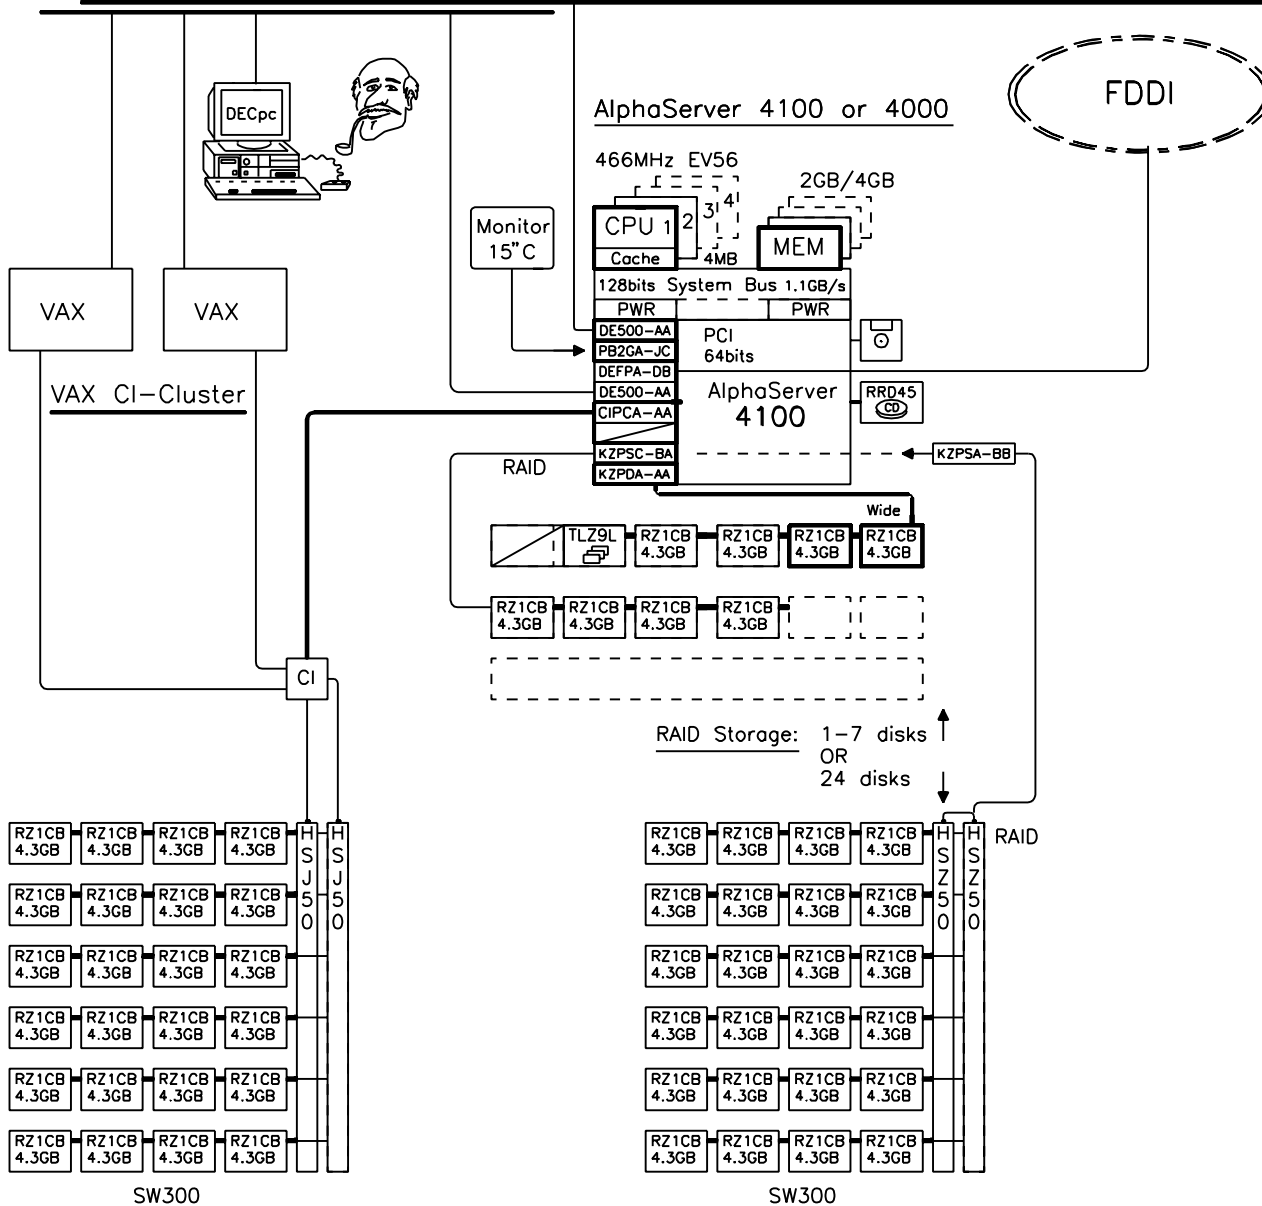

HiTest Systems: Enterprise Integration Package OpenVMS AlphaServer 4x00

Ethernet IEEE 802.3

Minimum HiTest Configuration:

Bolded options

Maximum HiTest Configuration:

Bolded and solid options

Expansions Beyond HiTest: