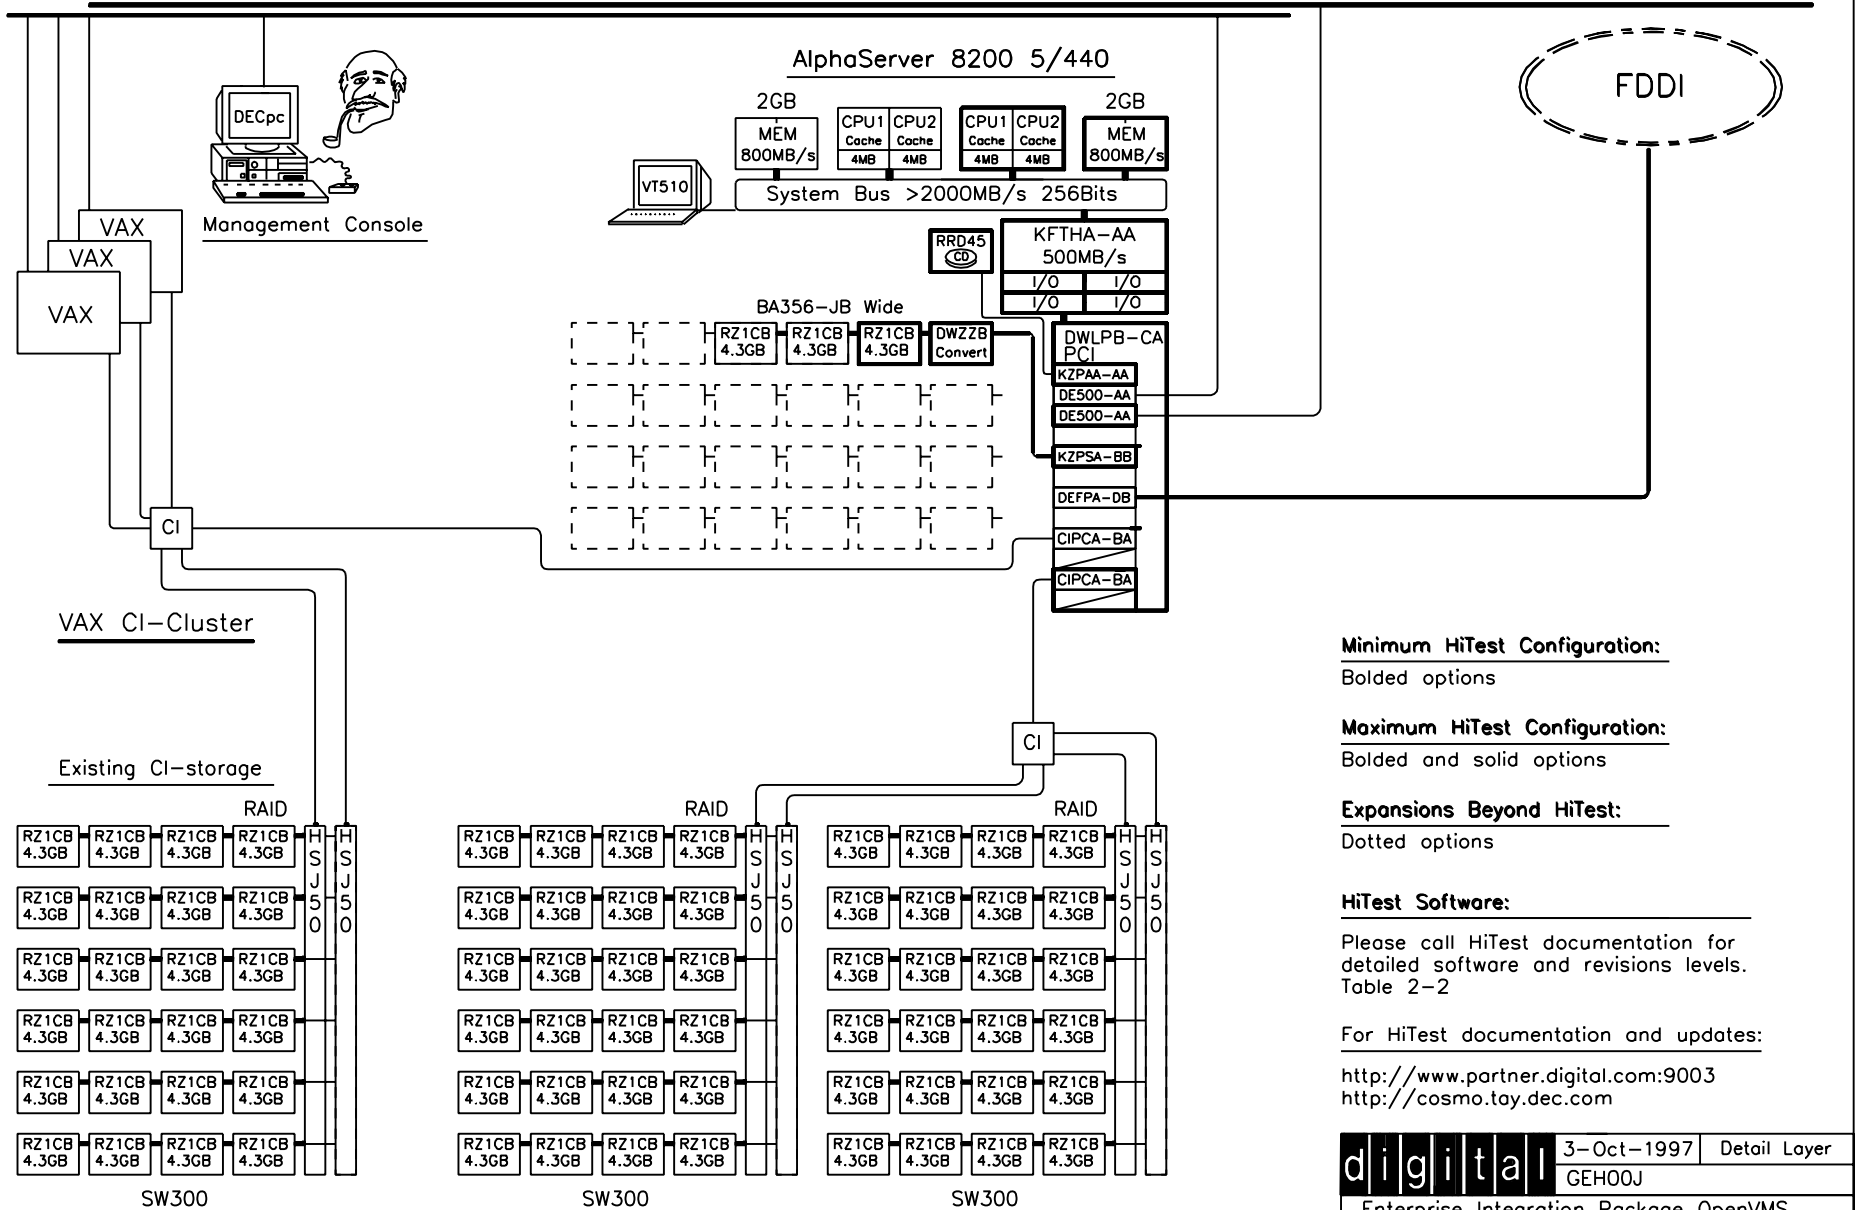

HiTest Systems: Enterprise Integration Package OpenVMS AlphaServer 8200

Ethernet IEEE 802.3

Minimum HiTest Configuration:

Bolded options

Maximum HiTest Configuration:

Bolded and solid options

Expansions Beyond HiTest: