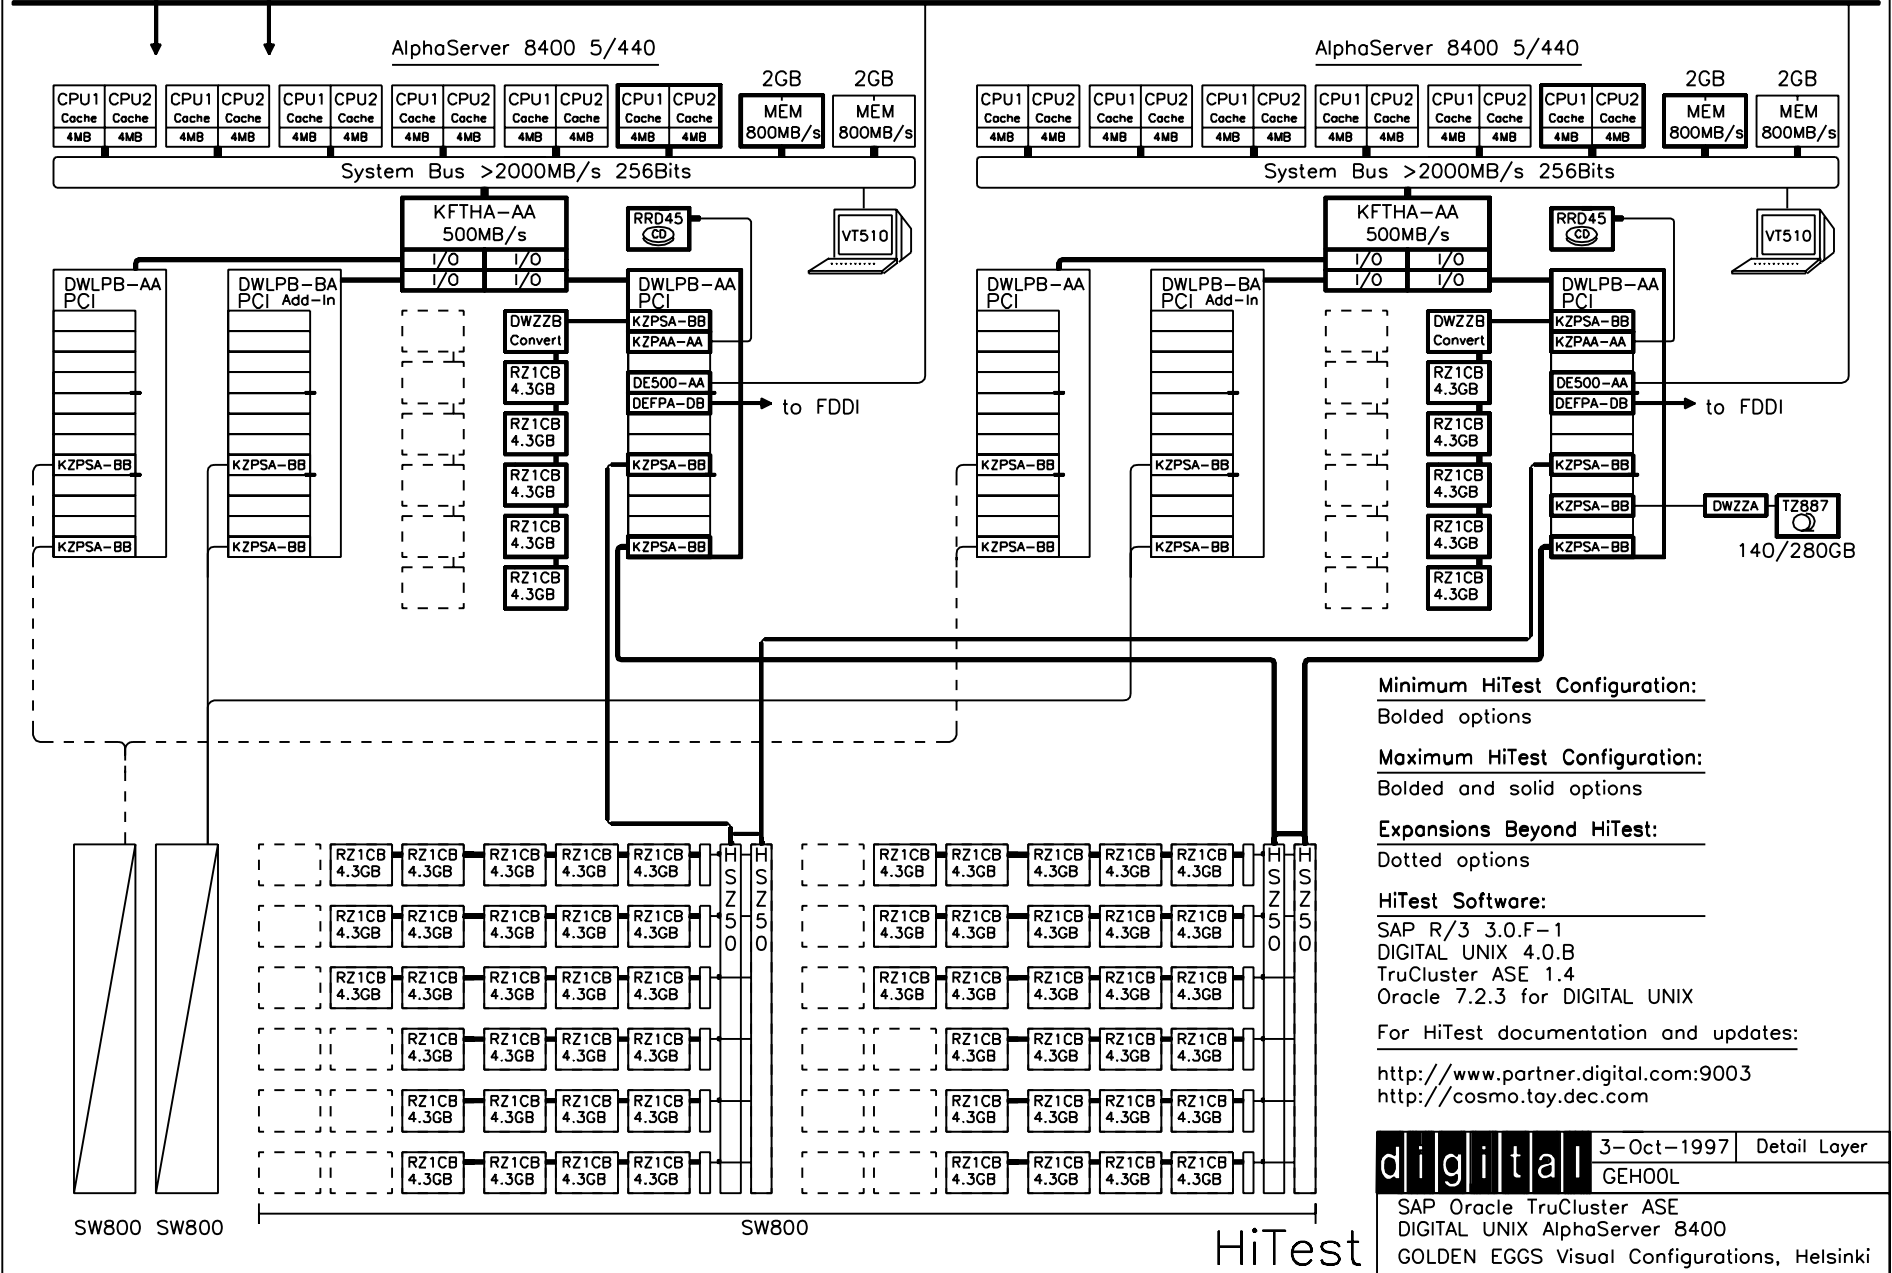

SAP Oracle TruCluster ASE HiTest Systems: DIGITAL UNIX AlphaServer 8400

Ethernet IEEE 802.3

Minimum HiTest Configuration:

Bolded options

Maximum HiTest Configuration:

Bolded and solid options

Expansions Beyond HiTest:

digital 3-Oct-1997 Detail Layer
GEH00L

SAP Oracle TruCluster ASE
DIGITAL UNIX AlphaServer 8400
GOLDEN EGGS Visual Configurations, Helsinki

HiTest