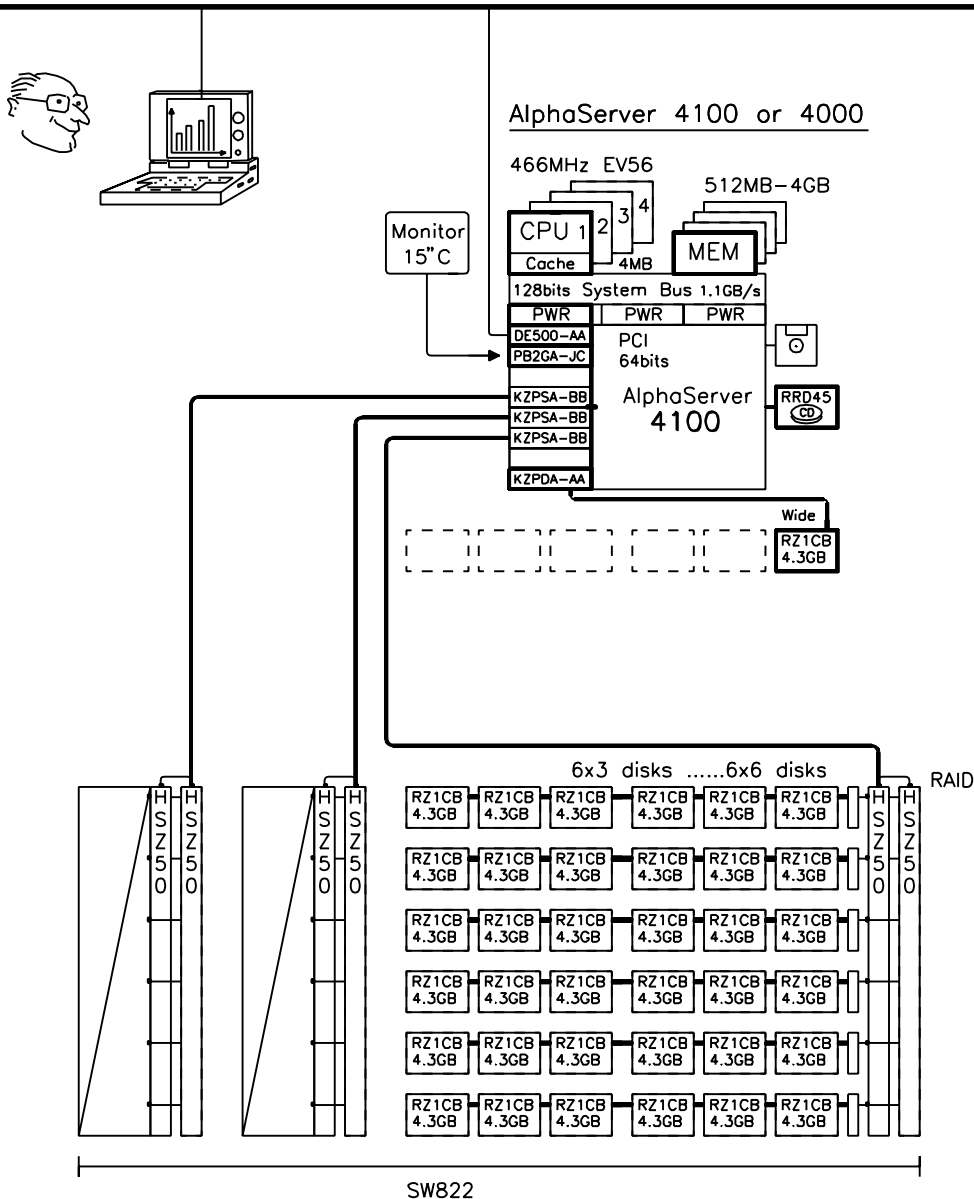

SAS Oracle Data Warehousing HiTest Systems: DIGITAL UNIX AlphaServer 4x00

Ethernet IEEE 802.3

Minimum HiTest Configuration:

Bolded options

Maximum HiTest Configuration:

Bolded and solid options

Expansions Beyond HiTest: