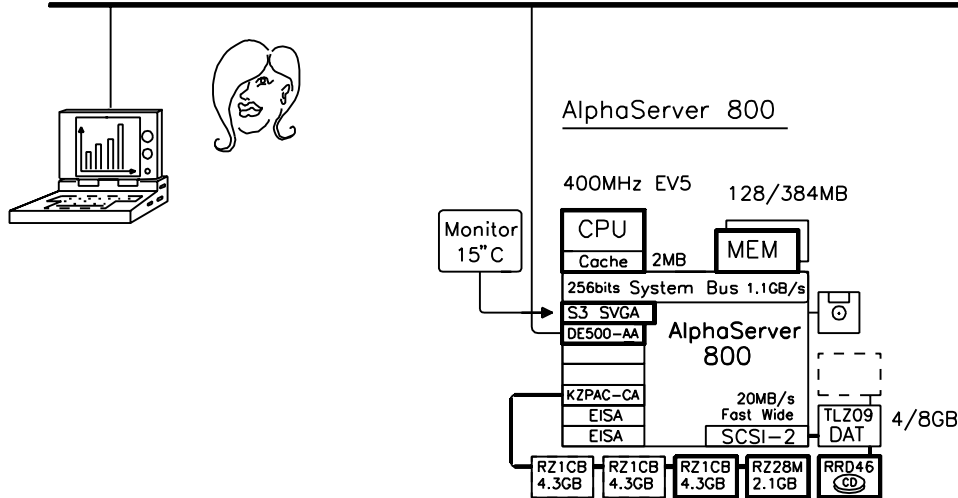

HiTest Systems: Netscape SuiteSpot Internet DIGITAL UNIX AlphaServer 800

Ethernet IEEE 802.3

AlphaServer 800

Minimum HiTest Configuration:

Bolded options

Maximum HiTest Configuration:

Bolded and solid options