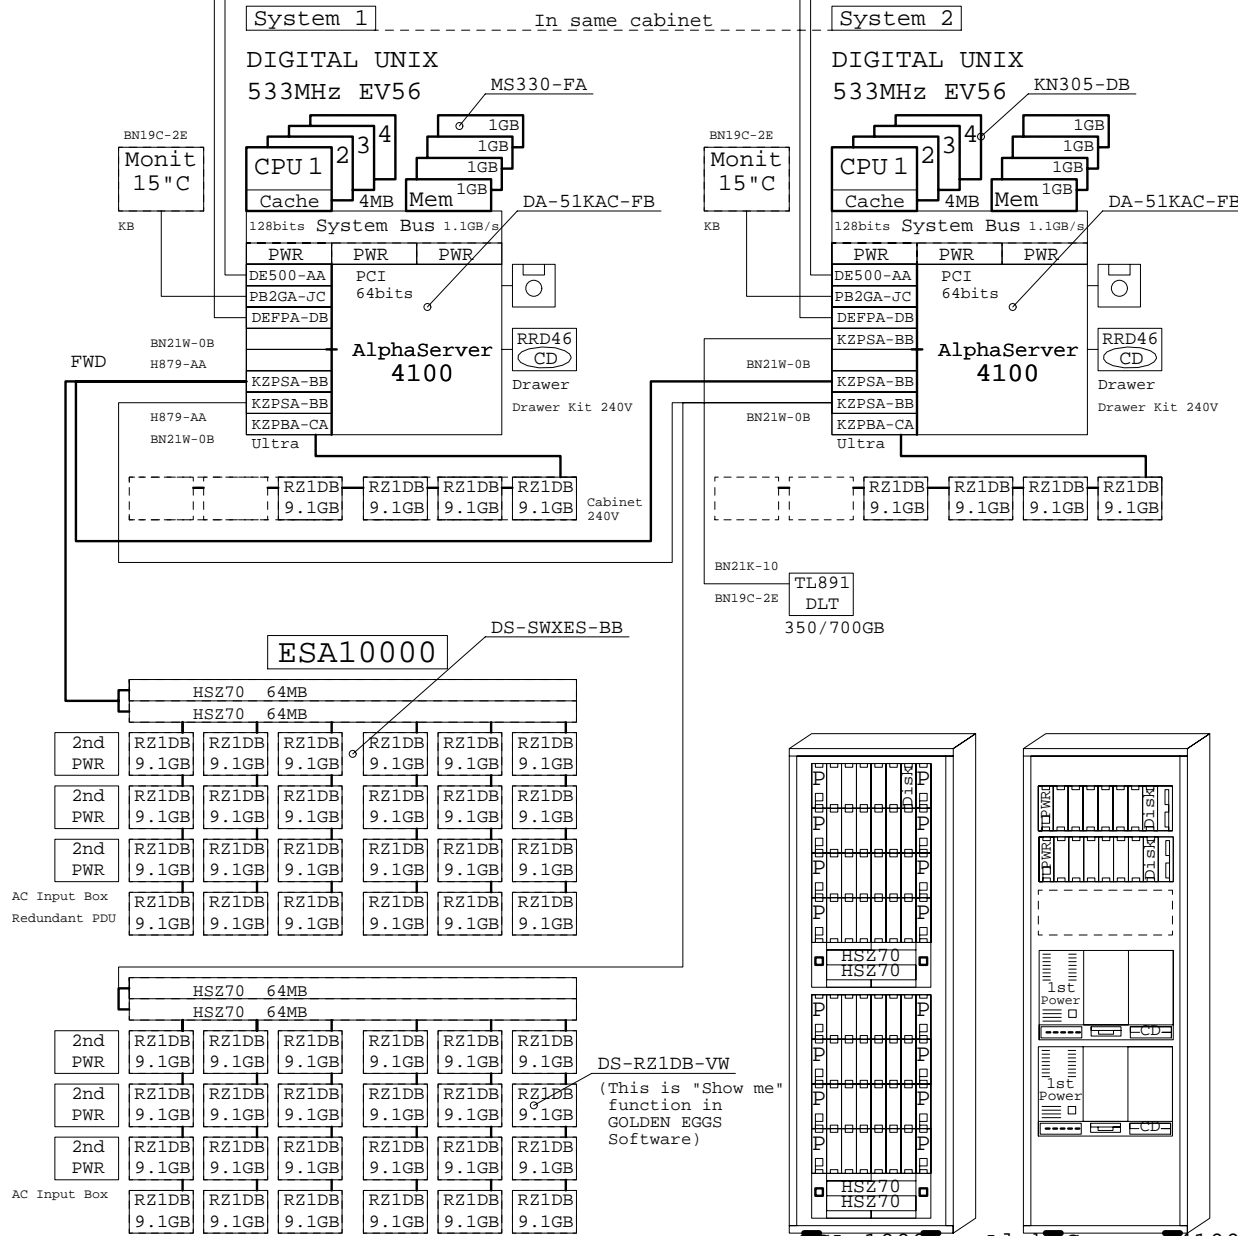

HiTest System: SAP Oracle TruCluster ASE DIGITAL UNIX AlphaServer 4100

Ethernet

FDDI

GOLDEN EGGS
Output Date: 1998-06-05 15:57:10

PARTSLIST

Code	Quant.	Description
BA36R-RC	2	RH ULTRASCSI SHELF CAB SINGLE
BN19C-2E	3	PowerCable 240V, C-Europe
BN21K-10	1	68HD SCSI cable 10m
BN21W-0B	4	Y SCSI-2 Cable 68 pins/6".15m
CK-BA30A-BB	2	CAB DRAWER KIT W/SLIDERS 240V
DA-51KAC-FB	2	ASRV 4100 5/533 DRWR UNX 1GB
DEFFA-DB	2	PCI to FDDI DAS
DS-BA35X-HE	2	AC INPUT BOX BA370
DS-BA35X-HH	6	180W power supply Blu SBB
DS-RZ1DB-VW	56	9.1GB 7200 UltraSCSI Disk
DS-SW6XP-AB	1	PDU REDUNDANT FOR SW600 50Hz
DS-SWXES-BB	1	ESA HIGH BW BUILDING BLK 50Hz
DS-TL891-NT	1	10 slot 1 TZ89 Min Lib TT FWD
H9A10-EH	1	1.7Mtr, Cab, Dual pwr Europe
H879-AA	2	SCSI-3 Term - 68 pin Male
H7291-AA	4	AS4XXX POWER SUPPLY
KN305-DB	6	AS 4x00 533MHz UNX SMP UPG
KZPSA-BB	5	PCI-HOST FWD Bus Adapter
LK47W-AF	2	PS/2 Finn/Swedish KB UNIX
MS330-FA	6	AS4xxx 1GB MEMORY OPTION
SN-PCXBV-EZ	2	15" (13.6"VIS)MONITOR,MPRII,NH

HiTest Software:

SAP R/3	3.1H
DIGITAL UNIX	4.0D
TruCluster Available Server	1.5
Oracle 7 for DIGITAL UNIX	7.3.3
StorageWorks PLUS	
StorageWorks Platform Kit	
NSR Application Interface for SAP R/3	
NSR Jukebox Tier 1 license	

SAP Oracle TruCluster ASE
DIGITAL UNIX AlphaServer 4100
GOLDEN EGGS Visual Configurations, Helsinki

This template is included in the present GOLDEN EGGS Software kit: Folder HiTest.

HiTest