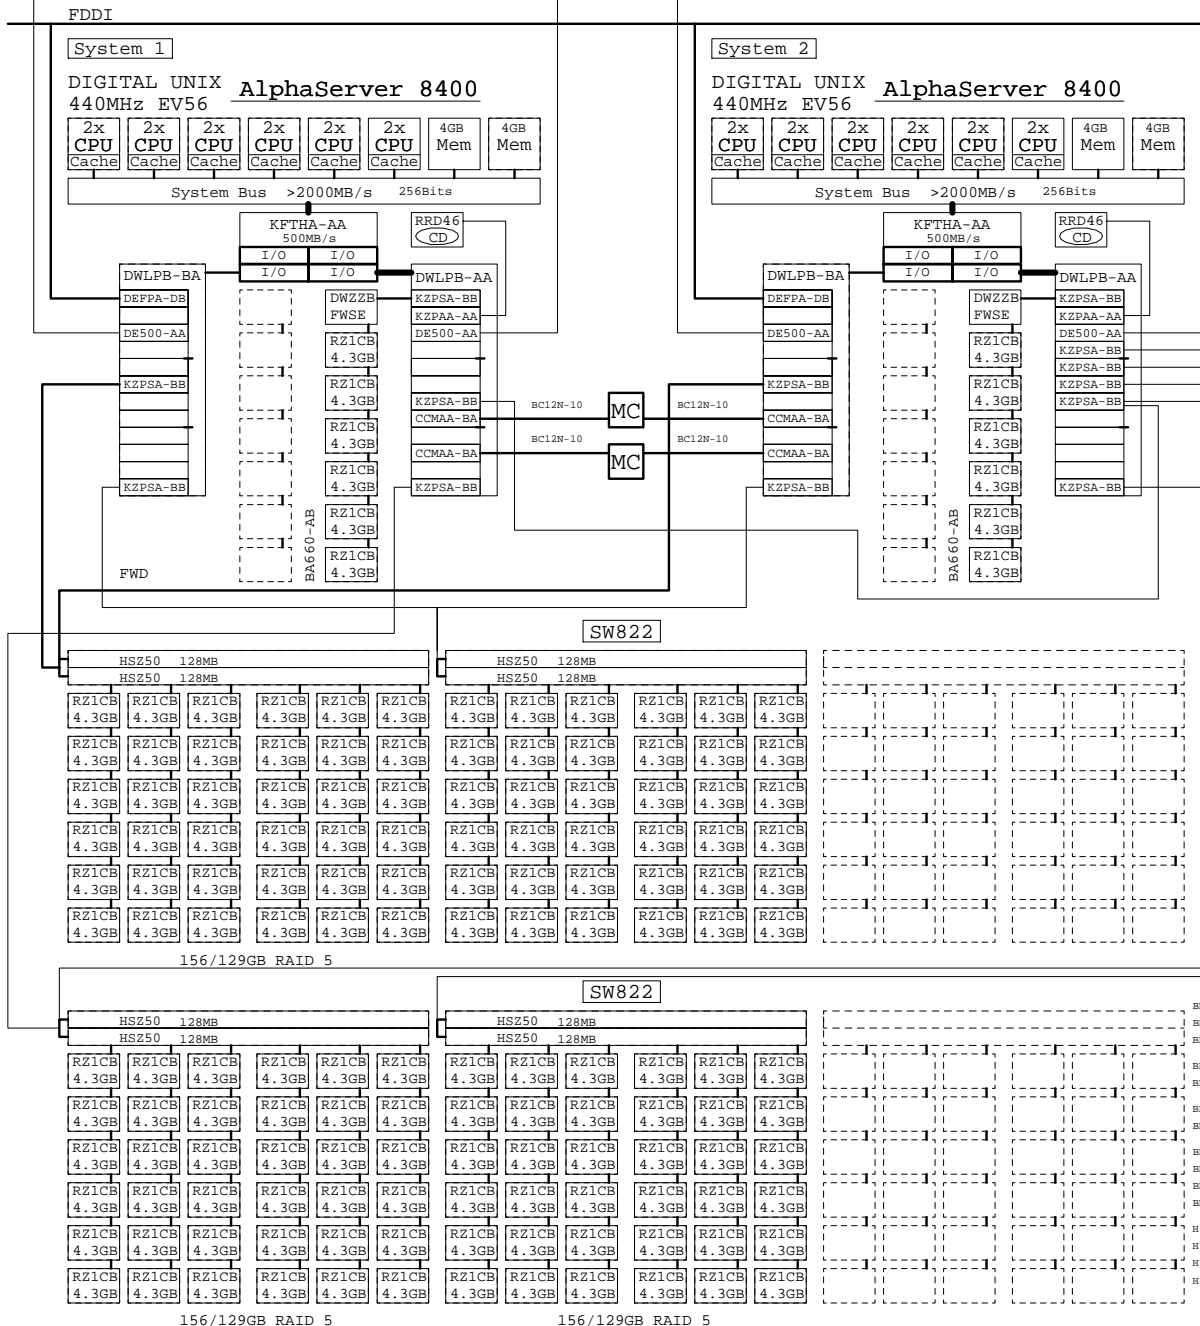

HiTest System: SAS Oracle OPS TruCluster PS DIGITAL UNIX AlphaServer 8400

Ethernet

GOLDEN EGGS PARTSLIST
Output Date: 1998-06-06 13:19:32

Code	Quant.	Description
756P2-AX	10	Dual 8000 5/440 SMP Upg UNIX
BC12N-10	4	PCI-RM link cable 68HD MEM CHA
BN21K-05	4	68HD SCSI cable 5m
BN21K-10	7	68HD SCSI cable 10m
BN21W-0B	8	Y SCSI-2 Cable 68 pins/6".15m
CCMAA-BA	4	Memory Channel Adapter
CCMHA-BA	2	Memory Channel Hub
DA-292FG-DB	2	AS8400 5/440 EXP SYS 4GB UNIX
DE500-AA	2	PCI/FAST Ethernet
DEFPA-DB	2	PCI to FDDI DAS
DS-RZ1CB-VW	154	4 3GB 7200 UltraSCSI Disk
DS-TL896-BA	1	176 Tape Lib w/3 TZ89 Dri FWD
DWLBPB-AA	2	2nd 12 Slot PCI for DWLBPB-AA
H879-AA	8	SCSI-3 Term - 68 pin Male
H885-AA	8	SCSI-3 Tri-link Conn Block
HS252-AJ	4	StoWorks 256MB Dual SCSI Cntrl
KZPSA-BB	11	PCI-HOST FWD Bus Adapter
MS7CC-GA	2	4GB AlphaServer 8xxx Memory
SW822-GB	2	SW800 W/18 BA356/TG BLU 50Hz

Tape Library

TL896

HiTest Software:

The SAS System, Release 6.12
DIGITAL UNIX 4.0C
TruCluster Production Server 1.4
Developers Toolkit 4.0B
DEC C++ 5.5
DEC COBOL 2.4
DIGITAL Fortran 3.61
Micro Focus Cobol Compiler 4.0
DEC Fuse V3.0 for DIGITAL UNIX 4.0
Oracle7 Server for DIGITAL UNIX 7.3.3
HSOF 5.1
Network Save and Restore Database 2.0

Note:

AlphaServer 8200, max two 6x CPUs and one memory options.

For HiTest documentation and updates:

<http://www.partner.digital.com:9003> (Internet)
<http://cosmo.tay.dec.com> (Intranet)

digital	06-Jun-1998	GEH013
	http://www.digital.com/golden-eggs	