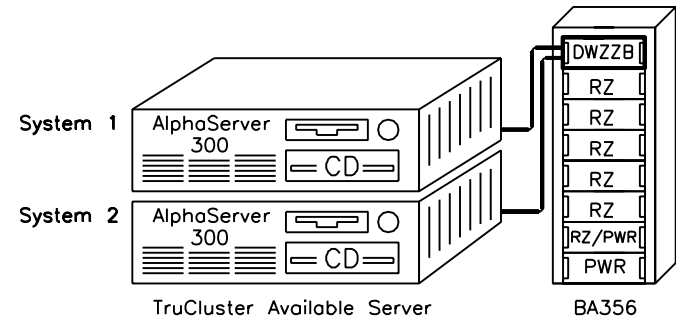

SPECweb96 421

digital 19-Feb-1997 Detail Layer
GEI00B

300

Internet AlphaServer 300 4/266
GOLDEN EGGS Visual Configurations, Helsinki