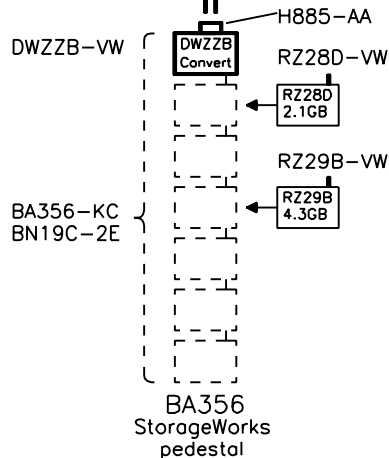

Console option:

VRC15-KA

PB2GA-FB

VRC15-KA

PB2GA-FB

PBXUC-FA Low end DIGITAL UNIX Cluster kit
Includes 2x TruCluster Available Server license

Fast Wide Differential SCSI 20MB/s 5m

Internal storage

- RZ28D 2.1GB PBXR-JB
- OR
- RZ29B 4.3GB PBXR-NA

SPECweb96 421

digital 19-Feb-1997 Detail Layer
GEI00B

300

Internet AlphaServer 300 4/266
GOLDEN EGGS Visual Configurations, Helsinki