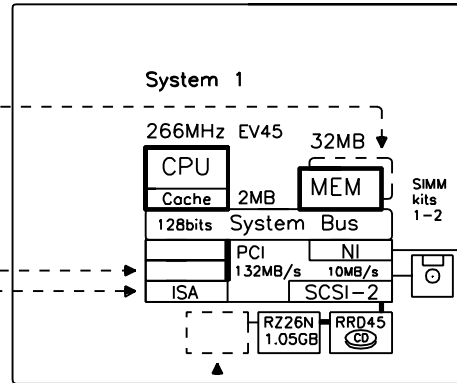

Internet AlphaServer Energized PLUS Systems

Memory options:

- MSP01-BA 32MB
- MSP01-BB 64MB
- MSP01-BC 128MB
- MSP01-BD 256MB

Internet AlphaServer 300 4/266 TruCluster Available Server

DIGITAL UNIX

DJ-SSNC2-AA/AB
120V/240V

Console option:

VRC15-KA

PB2GA-FB

VRC15-KA

PB2GA-FB

PBXUC-FA Low end DIGITAL UNIX Cluster kit
Includes 2x TruCluster Available Server license

Fast Wide Differential SCSI 20MB/s 5m

Internal storage