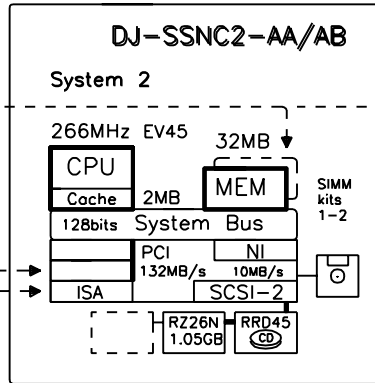

Internet AlphaServer Energized PLUS Systems

Memory options:

- MSP01-BA 32MB
- MSP01-BB 64MB
- MSP01-BC 128MB
- MSP01-BD 256MB

Internet AlphaServer 300 4/266 TruCluster Available Server

DIGITAL UNIX

DJ-SSNC2-AA/AB
120V/240V

Software included:

- Netscape Enterprise Server
- BMC Internet Kit
- Internet AlphaServer Administration software V3.1 for DIGITAL UNIX
- DIGITAL UNIX V4.0B unlimited
- ServerWorks Manager Kit
- DIGITAL NAS Base Server 200 license

Console option:

VRC15-KA

PB2GA-FB

VRC15-KA

PB2GA-FB

PBXUC-FA Low end DIGITAL UNIX Cluster kit
Includes 2x TruCluster Available Server license

Fast Wide Differential SCSI 20MB/s 5m

Internal storage

- RZ28D 2.1GB PBXR-JB
- OR
- RZ29B 4.3GB PBXR-NA