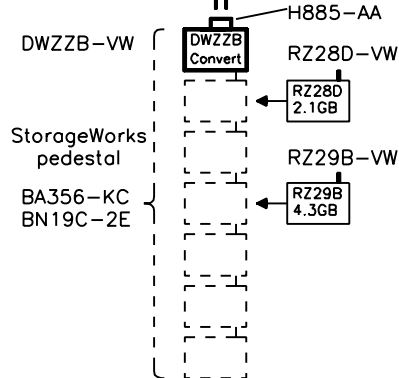

PBXUC-FA Low end DIGITAL UNIX Cluster kit
Includes 2x TruCluster Available Server license

Fast Wide Differential SCSI 20MB/s 5m

System 2

System 1

SPECweb96 790

digital 19-Feb-1997 Detail Layer
GEI00D

Internet AlphaServer 1000A 5/400
GOLDEN EGGS Visual Configurations, Helsinki

1000A