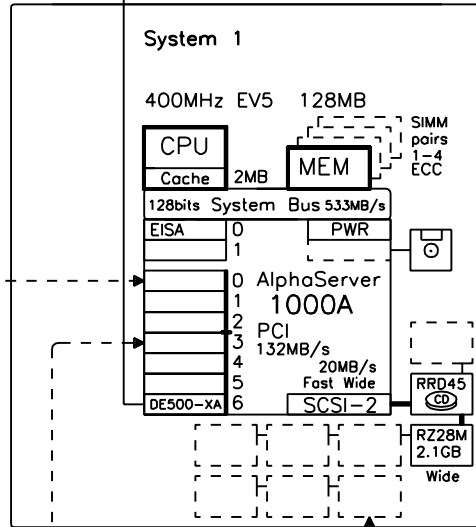

TruCluster Available Server

System 1

DIGITAL UNIX

DJ-SSND3-AA/AB
120V/240V

Software included:

- Netscape Enterprise Server
- BMC Internet Kit
- Internet AlphaServer Administration software V3.1 for DIGITAL UNIX
- DIGITAL UNIX V4.0B unlimited
- ServerWorks Manager Kit
- DIGITAL NAS Base Server 200 license

PBXUC-FA Low end DIGITAL UNIX Cluster kit
Includes 2x TruCluster Available Server license

Fast Wide Differential SCSI 20MB/s 5m