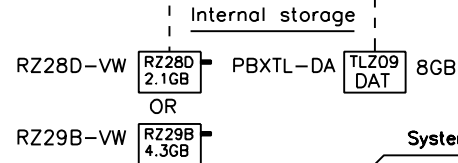

PBXUC-FA Low end DIGITAL UNIX Cluster kit
Includes 2x TruCluster Available Server license

Fast Wide Differential SCSI 20MB/s 5m

System 2

System 1

SPECweb96 790

digital 19-Feb-1997 Detail Layer
GEI00D

Internet AlphaServer 1000A 5/400
GOLDEN EGGS Visual Configurations, Helsinki