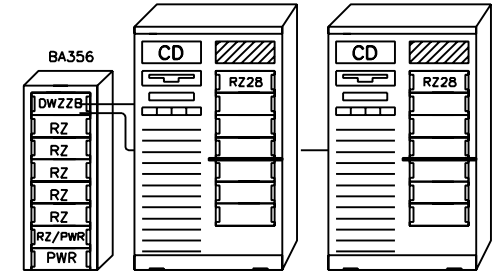

PBXUC-FA Low end DIGITAL UNIX Cluster kit
Includes 2x TruCluster Available Server license

Fast Wide Differential SCSI 20MB/s 5m

System 2

System 1

SPECweb96 790

digital 19-Feb-1997 Detail Layer
GEI00D

Internet AlphaServer 1000A 5/400
GOLDEN EGGS Visual Configurations, Helsinki