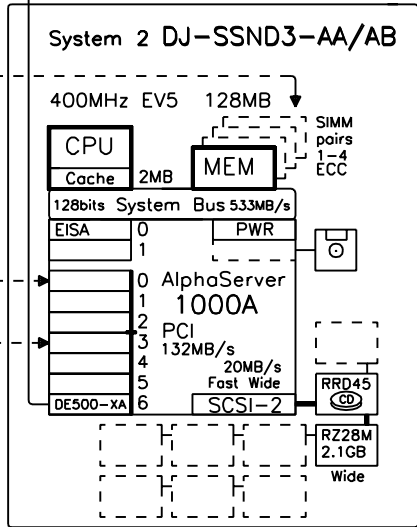

Internet AlphaServer Energized PLUS Systems

Memory options:

PB7MA-CD 128MB
PB7MA-CE 256MB

VRC15-KA

PB2GA-JA

Internet AlphaServer 1000A 5/400

System 2 DJ-SSND3-AA/AB

Console option:

PBXUC-FA Low end DIGITAL UNIX Cluster kit
Includes 2x TruCluster Available Server license

Fast Wide Differential SCSI 20MB/s 5m

System 2

System 1

SPECweb96 790

digital 19-Feb-1997 Detail Layer
GEI00D

Internet AlphaServer 1000A 5/400
GOLDEN EGGS Visual Configurations, Helsinki