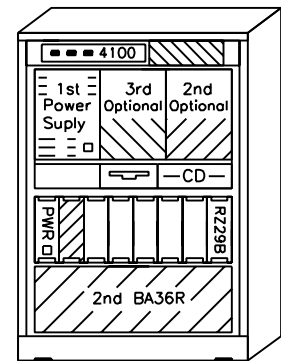

Internet AlphaServer Energized PLUS Systems

Console option:

Memory options:

- MS320-CA 128MB
- MS320-EA 256MB
- MS320-FA 1GB
- MS320-GA 2GB

SPECweb96 1157 AlphaServer 4100

digital 19-Feb-1997 Detail Layer
GEI00E