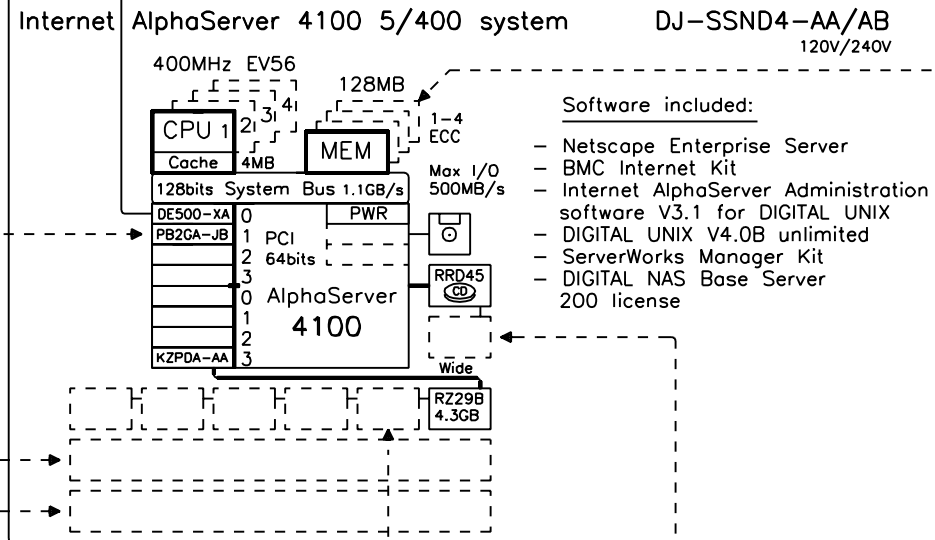

Internet AlphaServer Energized PLUS Systems

Console option:

Memory options:

- MS320-CA 128MB
- MS320-EA 256MB
- MS320-FA 1GB
- MS320-GA 2GB

SPECweb96 1157 AlphaServer 4100

digital 19-Feb-1997 Detail Layer
GEI00E