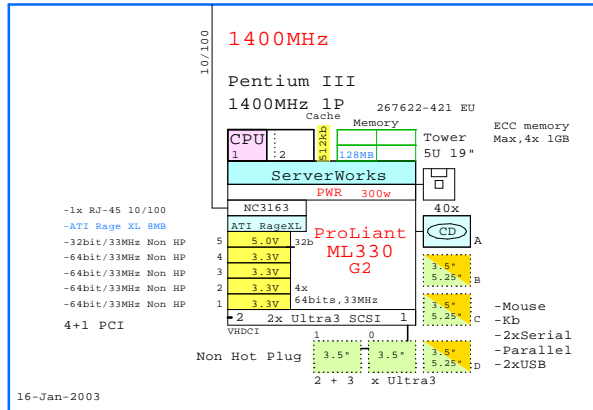

HP ProLiant ML-Family

GEI00H
www.Compaq.com/golden-eggs
Since Jan-2002

HP
04-Feb-2003 GEI00H
Matti.Patari@hp.com