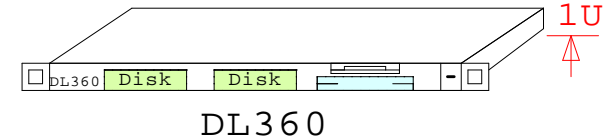

Internal Options:

To Fibre Channel Storage

BOM of the system above

Part Number	Qty	Description
233271-421	1	ProLiant DL360 1400MHz 256MB M1 rack 1U
128279-B21	2	512MB 133MHz ECC SDRAM 1x512MB
176479-B21	1	Host Buss Cntrl KGPSA-CB,NT only
232916-B22	2	36GB 15000r Ultra3 SCSI disk 1"
233273-B21	1	PIII FCPGA 1400-512kb processor kit