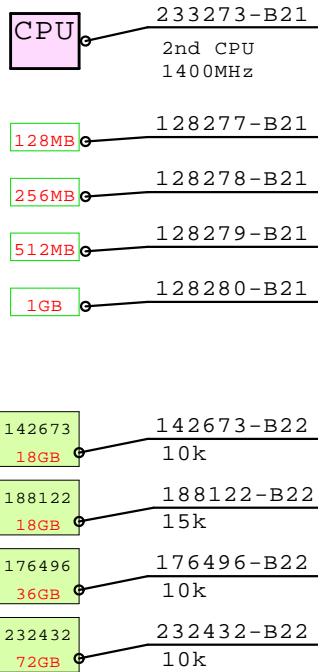

Internal Options:

To Fibre Channel Storage

BOM of the system above

Part Number	Qty	Description
233271-421	1	ProLiant DL360 1400MHz 256MB M1 rack 1U
128279-B21	2	512MB 133MHz ECC SDRAM 1x512MB
176479-B21	1	Host Buss Cntrl KGPSA-CB,NT only
232916-B22	2	36GB 15000r Ultra3 SCSI disk 1"
233273-B21	1	PIII FCPGA 1400-512kb processor kit