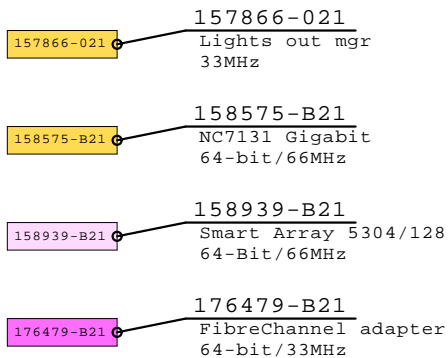

Internal Options:

To Fibre Channel Storage

BOM of the system above

Part Number	Qty	Description
233271-421	1	ProLiant DL360 1400MHz 256MB M1 rack 1U
128279-B21	2	512MB 133MHz ECC SDRAM 1x512MB
176479-B21	1	Host Buss Cntrl KGPSA-CB,NT only
232916-B22	2	36GB 15000r Ultra3 SCSI disk 1"
233273-B21	1	PIII FCPGA 1400-512kb processor kit