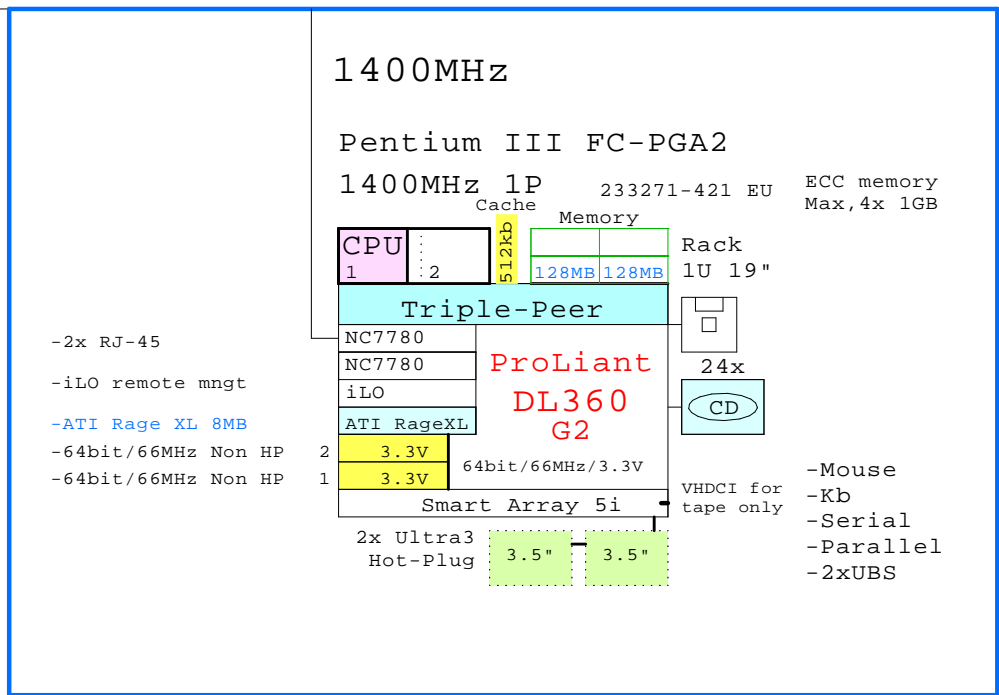

Internal Options:

To Fibre Channel Storage

BOM of the system above

Part Number	Qty	Description
233271-421	1	ProLiant DL360 1400MHz 256MB M1 rack 1U
128279-B21	2	512MB 133MHz ECC SDRAM 1x512MB
176479-B21	1	Host Buss Cntrl KGPSA-CB,NT only
232916-B22	2	36GB 15000r Ultra3 SCSI disk 1"
233273-B21	1	PIII FCPGA 1400-512kb processor kit