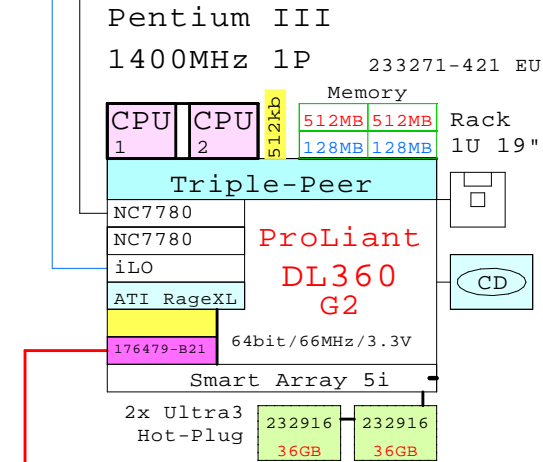

Internal Options:

To Fibre Channel Storage

BOM of the system above

Part Number	Qty	Description
233271-421	1	ProLiant DL360 1400MHz 256MB M1 rack 1U
128279-B21	2	512MB 133MHz ECC SDRAM 1x512MB
176479-B21	1	Host Buss Cntrl KGPSA-CB,NT only
232916-B22	2	36GB 15000r Ultra3 SCSI disk 1"
233273-B21	1	PIII FCPGA 1400-512kb processor kit