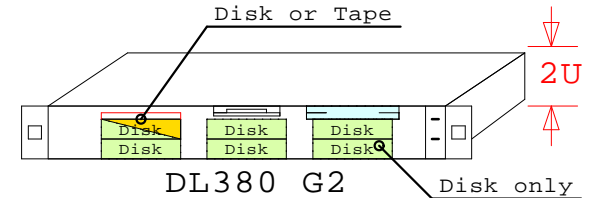

Internal Options:

-  201098-B21  
2nd CPU
-  201692-B21
-  201693-B21
-  201694-B21
-  201695-B21
-  225011-021  
2dn power
-  225012-B21  
Fan kit
-  142673-B22  
10k
-  188122-B22  
15k
-  176496-B22  
10k
-  232432-B22  
10k
-  216886-B21
-  157866-021  
Lights out mgr  
33MHz
-  158575-B21  
NC7131 Gigabit  
64-bit/66MHz
-  158939-B21  
Smart Array 5304/128  
64-Bit/66MHz
-  176479-B21  
FibreChannel adapter  
64-bit/33MHz

To Fibre Channel Storage

- 2x RJ-45
- ATI Rage XL 8MB
- 64bit/66MHz Hot Plug 3
- 64bit/66MHz Hot Plug 2
- 64bit/33MHz Non HP 1

BOM of the system above

	Part Number	Qty	Description
1	235438-421	1	ProLiant DL380 G2 1266MHz 256MB rack 2U
1.1	142673-B22	5	18.2GB 10000r Ultra3 SCSI disk 1"
1.2	157866-021	1	CPQ Remote Insight manager kit
1.3	176479-B21	1	Host Buss Cntrl KGPSA-CB,NT only
1.4	201098-B21	1	Pentium III P1266-512kb processor kit
1.5	201692-B21	2	256MB 133MHz ECC SDRAM (2x128MB)
1.6	216886-B21	1	35/70GB Hot plug AIT tape drive
1.7	225011-021	1	DL380R02 second power supply
1.8	225012-B21	1	Hot plug blower option kit, 3x fans