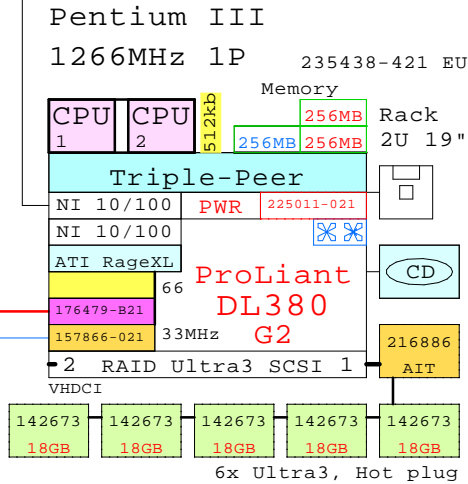

Internal Options:

-  201098-B21  
2nd CPU
-  201692-B21
-  201693-B21
-  201694-B21
-  201695-B21
-  225011-021  
2dn power
-  225012-B21  
Fan kit
-  142673-B22  
10k
-  188122-B22  
15k
-  176496-B22  
10k
-  232432-B22  
10k
-  216886-B21
-  157866-021  
Lights out mgr  
33MHz
-  158575-B21  
NC7131 Gigabit  
64-bit/66MHz
-  158939-B21  
Smart Array 5304/128  
64-Bit/66MHz
-  176479-B21  
FibreChannel adapter  
64-bit/33MHz

To Fibre Channel Storage

- 2x RJ-45
- ATI Rage XL 8MB
- 64bit/66MHz Hot Plug 3
- 64bit/66MHz Hot Plug 2
- 64bit/33MHz Non HP 1

BOM of the system above

	Part Number	Qty	Description
1	235438-421	1	ProLiant DL380 G2 1266MHz 256MB rack 2U
1.1	142673-B22	5	18.2GB 10000r Ultra3 SCSI disk 1"
1.2	157866-021	1	CPQ Remote Insight manager kit
1.3	176479-B21	1	Host Buss Cntrl KGPSA-CB,NT only
1.4	201098-B21	1	Pentium III P1266-512kb processor kit
1.5	201692-B21	2	256MB 133MHz ECC SDRAM (2x128MB)
1.6	216886-B21	1	35/70GB Hot plug AIT tape drive
1.7	225011-021	1	DL380R02 second power supply
1.8	225012-B21	1	Hot plug blower option kit, 3x fans