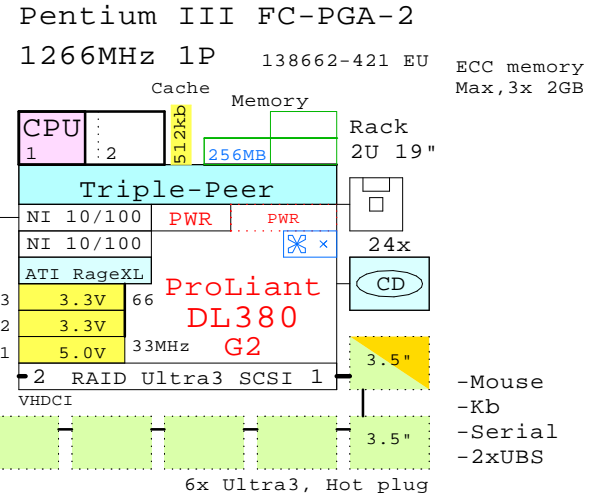

Internal Options:

-  201098-B21  
2nd CPU
-  201692-B21
-  201693-B21
-  201694-B21
-  201695-B21
-  225011-021  
2dn power
-  225012-B21  
Fan kit
-  142673-B22  
10k
-  188122-B22  
15k
-  176496-B22  
10k
-  232432-B22  
10k
-  216886-B21
-  157866-021  
Lights out mgr  
33MHz
-  158575-B21  
NC7131 Gigabit  
64-bit/66MHz
-  158939-B21  
Smart Array 5304/128  
64-Bit/66MHz
-  176479-B21  
FibreChannel adapter  
64-bit/33MHz

To Fibre Channel Storage

- 2x RJ-45
- ATI Rage XL 8MB
- 64bit/66MHz Hot Plug 3
- 64bit/66MHz Hot Plug 2
- 64bit/33MHz Non HP 1

BOM of the system above

	Part Number	Qty	Description
1	235438-421	1	ProLiant DL380 G2 1266MHz 256MB rack 2U
1.1	142673-B22	5	18.2GB 10000r Ultra3 SCSI disk 1"
1.2	157866-021	1	CPQ Remote Insight manager kit
1.3	176479-B21	1	Host Buss Cntrl KGPSA-CB,NT only
1.4	201098-B21	1	Pentium III P1266-512kb processor kit
1.5	201692-B21	2	256MB 133MHz ECC SDRAM (2x128MB)
1.6	216886-B21	1	35/70GB Hot plug AIT tape drive
1.7	225011-021	1	DL380R02 second power supply
1.8	225012-B21	1	Hot plug blower option kit, 3x fans