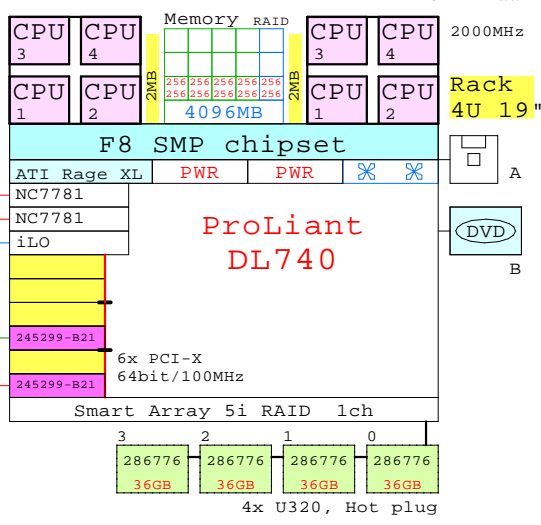

Internal Options:

- 287520-B21: 4x CPU 2000MHz, 1x max.
- 236852-B21: One 256MB DIMM, Need 10x for 2GB
- 236853-B21: One 512MB DIMM, Need 10x for 4GB
- 236854-B21: One 1GB DIMM, Need 10x for 8GB

- 286775: 18GB, 18G 15k U320
- 286776: 36GB, 36G 15k U320
- 286778: 72GB, 72G 15k U320
- 286716: 146GB, 146G 10k U320

- 244948-B21: NC7770 Gigabit PCI-X
- 138603-B21: NC3134 Ethernet, Dual 64-bit/66MHz
- 283552-B21: Smart Array 5302/128
- 283551-B21: Smart Array 5304/256
- 245299-B21: FibreChannel HBA 2Gb/s FCA2101

For more detailed configuring, please consult the latest HP QuickSpecs.
Generated with fresh GOLDEN EGGS Software, Rev:10-Mar-2003

**Intel Xeon MP
2000MHz 4P**

To Fibre Channel storage
2Gb/s

BOM of the 2000MHz-2MB 4GB 8P rack system above

| | Part Number | Qty | Description |
|-----|-------------|-----|-------------------------------------|
| 1 | 221276-B21 | 1 | DL740 2000MHz 2MB 4096MB 4P 4U rack |
| 1.1 | 236852-B21 | 10 | 256MB 133MHz ECC SDRAM mem 1x256MB |
| 1.2 | 245299-B21 | 2 | HBA 2Gb/s PCI FCA2101 for WNT/W2k |
| 1.3 | 286776-B22 | 4 | 36GB 15000r U320 disk 1" |
| 1.4 | 287520-B21 | 1 | Intel Xeon MP 2.0GHz-2MB 4P kit |