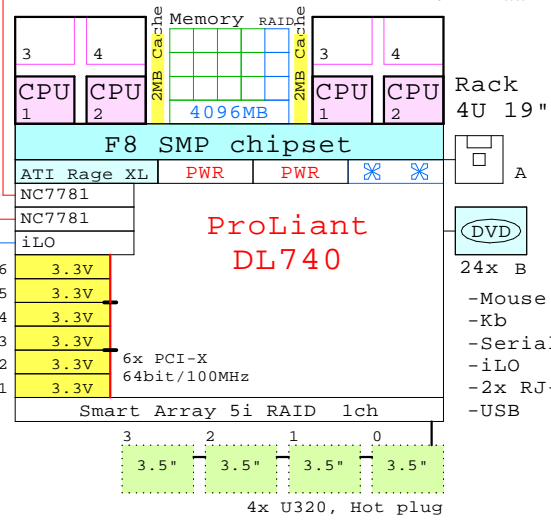

- 244948-B21: NC7770 Gigabit PCI-X
- 138603-B21: NC3134 Ethernet, Dual 64-bit/66MHz
- 283552-B21: Smart Array 5302/128
- 283551-B21: Smart Array 5304/256
- 245299-B21: FibreChannel HBA 2Gb/s FCA2101

For more detailed configuring, please consult the latest HP QuickSpecs.
Generated with fresh GOLDEN EGGS Software, Rev:10-Mar-2003

**Intel Xeon MP
2000MHz 4P**

To Fibre Channel storage
2Gb/s

BOM of the 2000MHz-2MB 4GB 8P rack system above

| | Part Number | Qty | Description |
|-----|-------------|-----|-------------------------------------|
| 1 | 221276-B21 | 1 | DL740 2000MHz 2MB 4096MB 4P 4U rack |
| 1.1 | 236852-B21 | 10 | 256MB 133MHz ECC SDRAM mem 1x256MB |
| 1.2 | 245299-B21 | 2 | HBA 2Gb/s PCI FCA2101 for WNT/W2k |
| 1.3 | 286776-B22 | 4 | 36GB 15000r U320 disk 1" |
| 1.4 | 287520-B21 | 1 | Intel Xeon MP 2.0GHz-2MB 4P kit |

1500MHz system and CPU option

| | Part Number | Qty | Description |
|-----|-------------|-----|-------------------------------------|
| 1 | 221275-B21 | 1 | DL740 1500MHz 1MB 2024MB 4P 4U rack |
| 1.1 | 287519-B21 | 1 | Intel Xeon MP 1.5GHz-1MB 4P kit |

**2000MHz
Intel Xeon MP
2000MHz 4P**

- 4096MB is made of:
 - 8x512MB Data DIMMs
 - 2x512MB RAID DIMMs
- ATI Rage XL 8MB
- 2x RJ-45 10/100/1000
- iLO RJ-45 10/100
- 64bit/100MHz Hot Plug
- 64bit/100MHz Hot Plug
- 64bit/100MHz Hot Plug
- 64bit/100MHz Hot Plug
- 64bit/100MHz Hot Plug
- 64bit/100MHz Hot Plug
- 6x PCI-X