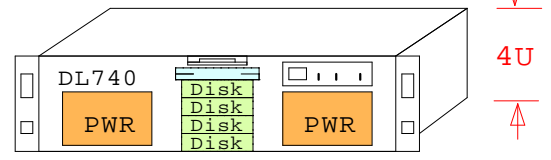

- 4096MB is made of:
  - -8x512MB Data DIMMs
  - -2x512MB RAID DIMMs
- -ATI Rage XL 8MB
- -2x RJ-45 10/100/1000
- -iLO RJ-45 10/100
- -64bit/100MHz Hot Plug
- -64bit/100MHz Hot Plug
- -64bit/100MHz Hot Plug
- -64bit/100MHz Hot Plug
- -64bit/100MHz Hot Plug
- -64bit/100MHz Hot Plug
- 6x PCI-X

DL740