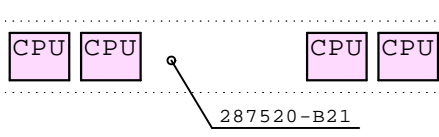

Internal Options:

- 287520-B21: 4x CPU 2000MHz, 1x max.
- 236852-B21: One 256MB DIMM, Need 10x for 2GB
- 236853-B21: One 512MB DIMM, Need 10x for 4GB
- 236854-B21: One 1GB DIMM, Need 10x for 8GB

- 286775: 18GB, 18G 15k U320
- 286776: 36GB, 36G 15k U320
- 286778: 72GB, 72G 15k U320
- 286716: 146GB, 146G 10k U320

- 244948-B21: NC7770 Gigabit PCI-X
- 138603-B21: NC3134 Ethernet, Dual 64-bit/66MHz
- 283552-B21: Smart Array 5302/128
- 283551-B21: Smart Array 5304/256
- 245299-B21: FibreChannel HBA 2Gb/s FCA2101

For more detailed configuring, please consult the latest HP QuickSpecs.
Generated with fresh GOLDEN EGGS Software, Rev:10-Mar-2003

**Intel Xeon MP
2000MHz 4P**

To Fibre Channel storage
2Gb/s

BOM of the 2000MHz-2MB 4GB 8P rack system above

| | Part Number | Qty | Description |
|-----|-------------|-----|-------------------------------------|
| 1 | 221276-B21 | 1 | DL740 2000MHz 2MB 4096MB 4P 4U rack |
| 1.1 | 236852-B21 | 10 | 256MB 133MHz ECC SDRAM mem 1x256MB |
| 1.2 | 245299-B21 | 2 | HBA 2Gb/s PCI FCA2101 for WNT/W2k |
| 1.3 | 286776-B22 | 4 | 36GB 15000r U320 disk 1" |
| 1.4 | 287520-B21 | 1 | Intel Xeon MP 2.0GHz-2MB 4P kit |