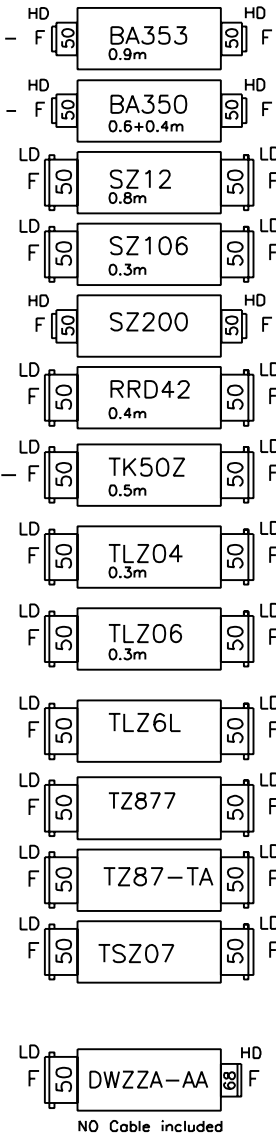

Systems & Controllers:

AlphaServer
 AlphaStation
 PB2HA-SA SCSI-Cntrl
 DECpc 150/AXP
 DEC 2000-300 AXP
 -500 AXP
 DEC 3000-300 AXP
 DECstation 5000
 20,25,33,50,
 125,133,240,260
 KZMSA
 PMAZ-AB SCSI-Cntrl
 InfoServer 1000
 PMAZB-AA Dual SCSI-2
 PMAZC-AA Dual F-SCSI

DEC 3000-400 AXP
 -600 AXP
 DEC 3000-500 AXP
 -800 AXP
 DEC 4000-710 AXP
 DECsystem 5100

InfoTower 1000
 VAX 4000-100
 VAXstation 4000
 VLC,60,90
 MicroVAX 3100 10,20
 10e,20e,30,40,80,90

HSD05-JA
 KZDDA-AF SCSI-Cntrl
 DECpc + PCTAZ-AD SCSI-Cntrl
 KZQSA-SF Q-bus Cntrl

AlphaStation 600 wide scsi
 DECstation 3100
 InfoServer 100
 InfoServer 150 2x
 VAXstation 3100
 30,40,38,48,76

SCSI-cables

External Options:

Cables Included:

M = Male F = Female
 LD = Low Density Centronics
 HD = High Density Honda

12-30552-01 LD Terminator H8574-A
 12-33626-01 HD 50 Terminator
 12-29635-01 HD 68 Terminator

Tri-Link Connector
 BN21V-0B

SCSI

digital 21-Nov-1995 Detail Layer
 GOLDscsi
 SCSI Connections and Cables
 GOLDEN EGGS Visual Configurations, Helsinki