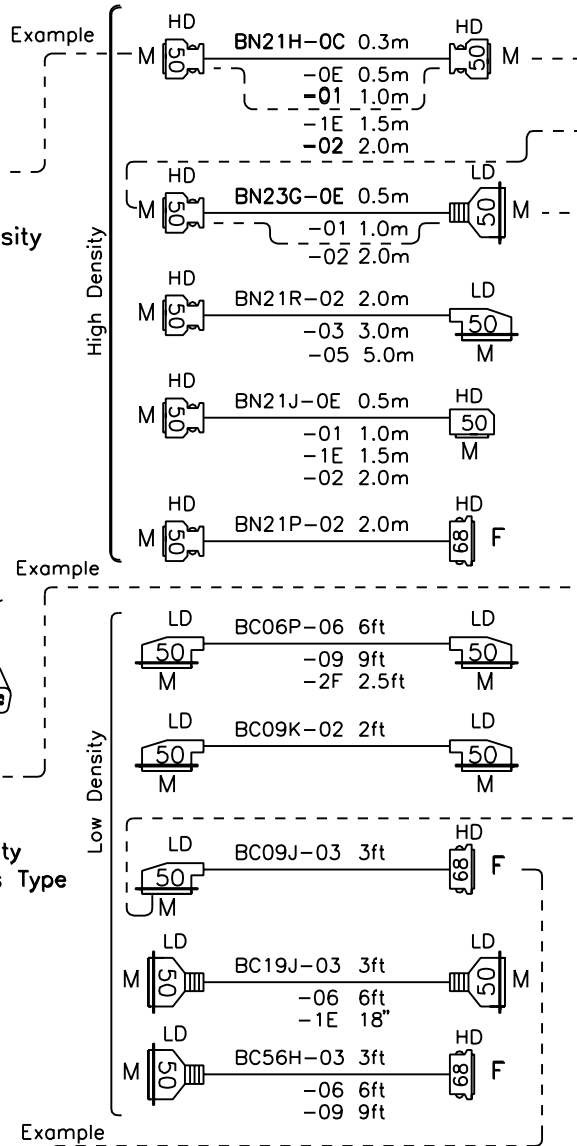

Systems & Controllers:

AlphaServer
 AlphaStation
 PB2HA-SA SCSI-Cntrl
 DECpc 150/AXP
 DEC 2000-300 AXP
 -500 AXP
 DEC 3000-300 AXP
 DECstation 5000
 20,25,33,50,
 125,133,240,260
 KZMSA
 PMAZ-AB SCSI-Cntrl
 InfoServer 1000
 PMAZB-AA Dual SCSI-2
 PMAZC-AA Dual F-SCSI

DEC 3000-400 AXP
 -600 AXP
 DEC 3000-500 AXP
 -800 AXP
 DEC 4000-710 AXP
 DECsystem 5100

InfoTower 1000
 VAX 4000-100
 VAXstation 4000
 VLC,60,90
 MicroVAX 3100 10,20
 10e,20e,30,40,80,90

HSD05-JA
 KZDDA-AF SCSI-Cntrl
 DECpc + PCTAZ-AD SCSI-Cntrl
 KZQSA-SF Q-bus Cntrl

AlphaStation 600 wide scsi
 DECstation 3100
 InfoServer 100
 InfoServer 150 2x
 VAXstation 3100
 30,40,38,48,76

SCSI-cables

External Options:

Cables Included:

M = Male F = Female
 LD = Low Density Centronics
 HD = High Density Honda

12-30552-01 LD Terminator H8574-A
 12-33626-01 HD 50 Terminator
 12-29635-01 HD 68 Terminator

Tri-Link Connector
 BN21V-0B

SCSI

digital 21-Nov-1995 Detail Layer
 GOLDscsi
 SCSI Connections and Cables
 GOLDEN EGGS Visual Configurations, Helsinki