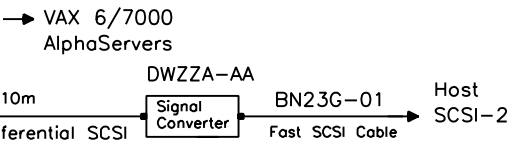

IN USE

digital 21-Nov-1995 Detail Layer
GOLDsw

StorageWorks
GOLDEN EGGS Visual Configurations, Helsinki

SW