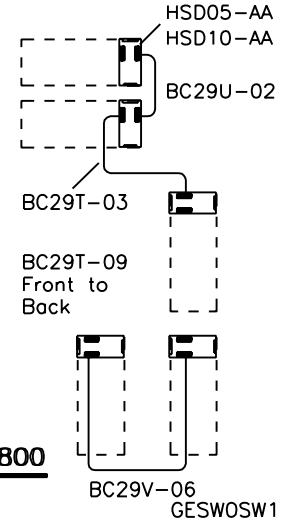

IN USE

digital 21-Nov-1995 Detail Layer
GOLDsw

StorageWorks
GOLDEN EGGS Visual Configurations, Helsinki

SW