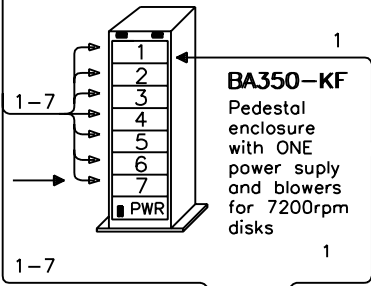

- RRD43
- RRD43-VA One drive
- RRD43-VU 2-3 drive
- RRD43-VC 3xDrives
- 600MB

- Infoserver SW1000
- SWDCI-AA
- ThinWire

SHELVES

BA353 StorageWorks

- BA353-AA Empty Box
- BA353-AF 1x RRD42
- BA353-AE 1x RRD43
- BA353-AH 1x TZ30
- BA353-AJ 1x TZK11
- BA353-EA 3x RZ26L
- BA353-DA 3x RZ28

BA350 StorageWorks

CABLES

BN23G-01
Fast SCSI Cable 1m

BN21H-02
Fast SCSI Cable 2m

Power Cord
for 240V use:
BN19C-2E

Signal Converters

HSD10-AA
HSD05-AA

BC29R-06