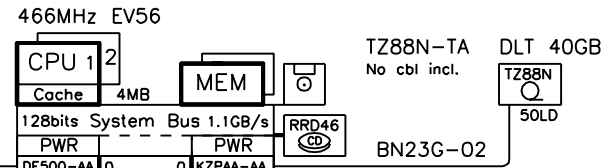

RAID Arrays

narrow KZPAA-AA BN21H-02 tp BA350-KF
BN21N-02 to BA356-KC
wide KZPDA-AA BN21N-02 tp BA350-KF narrow
BN21K-02 to BA356-KC

KZPSA-BB adapter
H879-AA FWD terminator
BN21W-0B FWD Y-cable

BN21K-05
Fast Wide Differential SCSI 20MB/s

RAID Array 230 plus

KZPAC-AA 1xch 4MB
KZPAC-CA 3xch 4MB
KZPAC-CB 3xch 8MB
KZPAC-SB dual bkh
MS100-BB 8MB cach upg
KZPSC-UB BB for cache
BA35X-ME terminator

3x BN31S-1E

BN21K-05 **RAID Array 310**

310 sw and adapter kit:
UNIX SWDKU-DA
OPenVMS SWDKV-DA
NT/Alpha SWDKT-DA