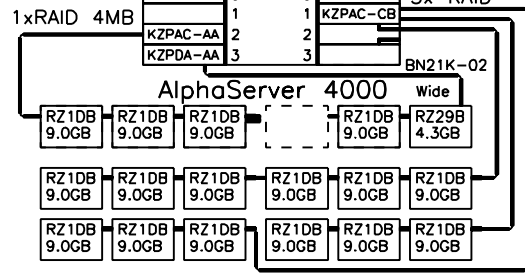

RAID Arrays

narrow KZPAA-AA BN21H-02 tp BA350-KF
BN21N-02 to BA356-KC
wide KZPDA-AA BN21N-02 tp BA350-KF narrow
BN21K-02 to BA356-KC

KZPSA-BB adapter
H879-AA FWD terminator
BN21W-0B FWD Y-cable

BN21K-05
Fast Wide Differential SCSI 20MB/s

RAID Array 230 plus

KZPAC-AA 1xch 4MB
KZPAC-CA 3xch 4MB
KZPAC-CB 3xch 8MB
KZPAC-SB dual bkh
MS100-BB 8MB cach upg
KZPSC-UB BB for cache
BA35X-ME terminator

3x BN31S-1E

BN21K-05 **RAID Array 310**

310 sw and adapter kit:
UNIX SWDKU-DA
OPenVMS SWDKV-DA
NT/Alpha SWDKT-DA