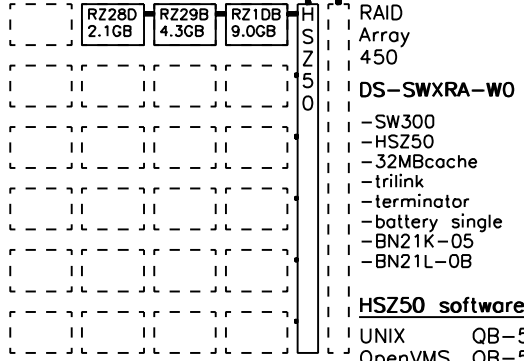

RAID Arrays

narrow KZPAA-AA BN21H-02 tp BA350-KF
BN21N-02 to BA356-KC
wide KZPDA-AA BN21N-02 tp BA350-KF narrow
BN21K-02 to BA356-KC

KZPSA-BB adapter
H879-AA FWD terminator
BN21W-0B FWD Y-cable

BN21K-05
Fast Wide Differential SCSI 20MB/s

RAID Array 230 plus

KZPAC-AA 1xch 4MB
KZPAC-CA 3xch 4MB
KZPAC-CB 3xch 8MB
KZPAC-SB dual bkh
MS100-BB 8MB cach upg
KZPSC-UB BB for cache
BA35X-ME terminator

3x BN31S-1E

BN21K-05 **RAID Array 310**

310 sw and adapter kit:
UNIX SWDKU-DA
OPenVMS SWDKV-DA
NT/Alpha SWDKT-DA

RAID Array 450

RAID 450 options:

HSZ50-AF 2nd cntrl, 32MB
HSSIM-AA 32MB cache exp.
HS35X-BA single cache bat.
HS35X-BB dual cache battery
SWXBE-AA EMU
SWXBP-AA AC pwr cntrl
SWXBP-SD 150W powersuply

H885-AA FWD T-connector
H879-AA FWD terminator
DWZZB-VW convert