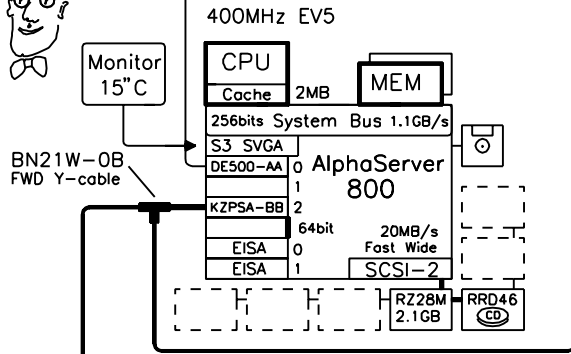

RAID Arrays

narrow KZPAA-AA BN21H-02 tp BA350-KF
BN21N-02 to BA356-KC
wide KZPDA-AA BN21N-02 tp BA350-KF narrow
BN21K-02 to BA356-KC

KZPSA-BB adapter
H879-AA FWD terminator
BN21W-0B FWD Y-cable

BN21K-05
Fast Wide Differential SCSI 20MB/s

RAID Array 230 plus

KZPAC-AA 1xch 4MB
KZPAC-CA 3xch 4MB
KZPAC-CB 3xch 8MB
KZPAC-SB dual bkh
MS100-BB 8MB cach upg
KZPSC-UB BB for cache
BA35X-ME terminator

3x BN31S-1E

BN21K-05 **RAID Array 310**

310 sw and adapter kit:
UNIX SWDKU-DA
OPenVMS SWDKV-DA
NT/Alpha SWDKT-DA