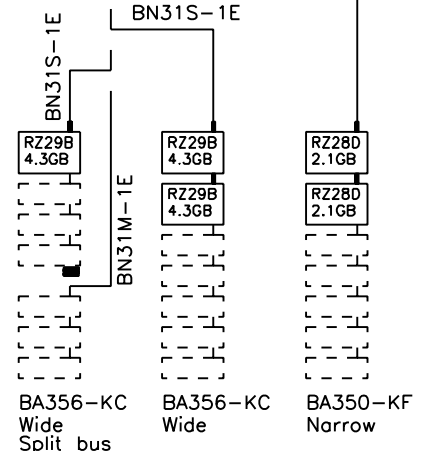

RAID Arrays

narrow KZPAA-AA BN21H-02 tp BA350-KF
BN21N-02 to BA356-KC
wide KZPDA-AA BN21N-02 tp BA350-KF narrow
BN21K-02 to BA356-KC

KZPSA-BB adapter
H879-AA FWD terminator
BN21W-0B FWD Y-cable

BN21K-05
Fast Wide Differential SCSI 20MB/s

RAID Array 230 plus

KZPAC-AA 1xch 4MB
KZPAC-CA 3xch 4MB
KZPAC-CB 3xch 8MB
KZPAC-SB dual bkh
MS100-BB 8MB cach upg
KZPSC-UB BB for cache
BA35X-ME terminator

3x BN31S-1E

BN21K-05 **RAID Array 310**

310 sw and adapter kit:
UNIX SWDKU-DA
OPenVMS SWDKV-DA
NT/Alpha SWDKT-DA

RAID Array 450

RAID 450 options:

HSZ50-AF 2nd cntrl, 32MB
HSSIM-AA 32MB cache exp.
HS35X-BA single cache bat.
HS35X-BB dual cache battery
SWXBE-AA EMU
SWXBP-AA AC pwr cntrl
SWXBP-SD 150W powersuply

H885-AA FWD T-connector
H879-AA FWD terminator
DWZZB-VW convert