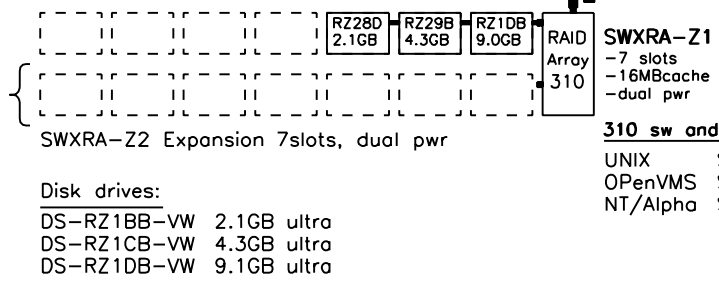

RAID Arrays

narrow KZPAA-AA BN21H-02 tp BA350-KF
BN21N-02 to BA356-KC
wide KZPDA-AA BN21N-02 tp BA350-KF narrow
BN21K-02 to BA356-KC

KZPSA-BB adapter
H879-AA FWD terminator
BN21W-0B FWD Y-cable

BN21K-05
Fast Wide Differential SCSI 20MB/s

RAID Array 230 plus

KZPAC-AA 1xch 4MB
KZPAC-CA 3xch 4MB
KZPAC-CB 3xch 8MB
KZPAC-SB dual bkh
MS100-BB 8MB cach upg
KZPSC-UB BB for cache
BA35X-ME terminator

3x BN31S-1E

BN21K-05 **RAID Array 310**

310 sw and adapter kit:
UNIX SWDKU-DA
OPenVMS SWDKV-DA
NT/Alpha SWDKT-DA