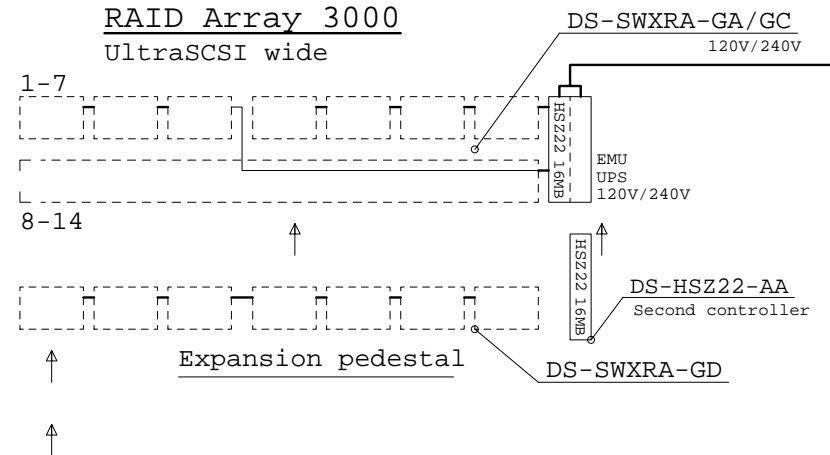

RAID Array 3000

UltraSCSI wide