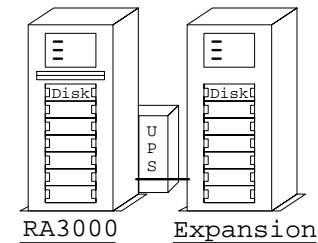

Expansion

UltraSCSI drives

RA3000