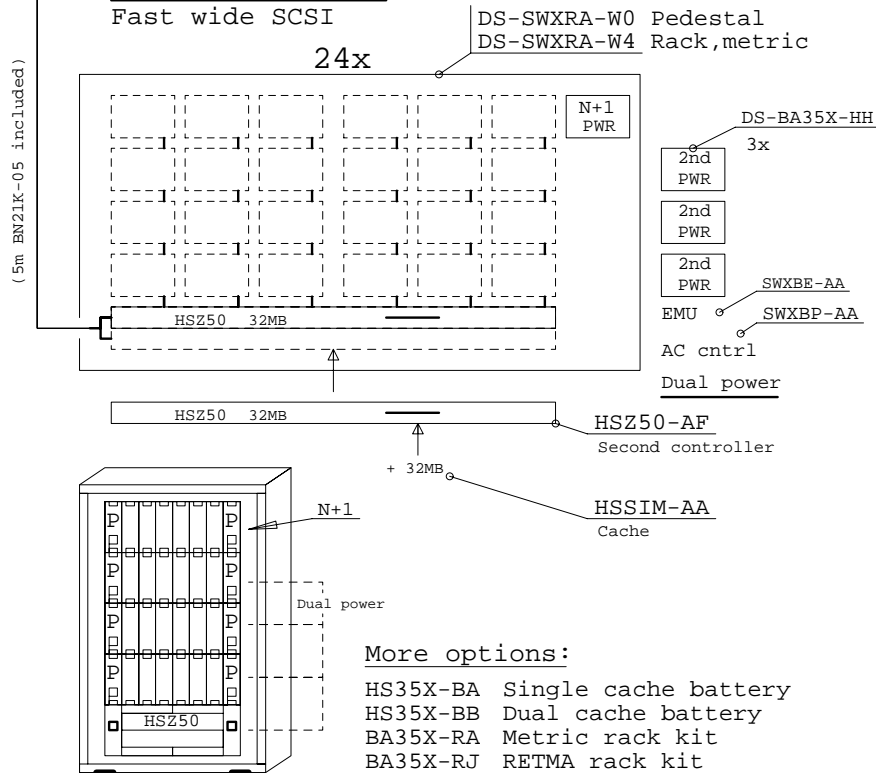

RAID Array 450

Fast wide SCSI

24x

DS-SWXRA-W0 Pedestal
DS-SWXRA-W4 Rack, metric

RAID Array 450

More options:

- HS35X-BA Single cache battery
- HS35X-BB Dual cache battery
- BA35X-RA Metric rack kit
- BA35X-RJ RETMA rack kit