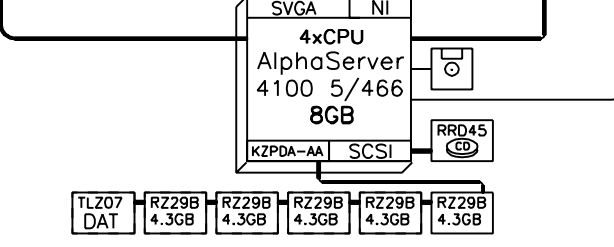

FDDI FDDI FDDI

Ethernet IEEE 802.3

AlphaServer 4100 Cluster

8x4x8

Memory Channel Hub
100MB/s

- 8x4x8
- Eight systems, each
 - Four CPUs at 466MHz
 - Four x 2GB = 8GB

1st Cabinet

2nd Cabinet

3rd Cabinet

4th Cabinet

digital 04-Jul-1997 Detail Layer
GEU00C

4100

AlphaServer 4100 Cluster 8x4x8
GOLDEN EGGS Visual Configurations, Helsinki