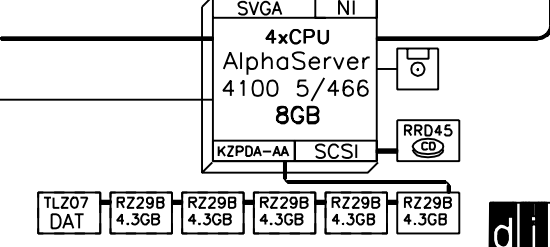

FDDI FDDI FDDI

Ethernet IEEE 802.3

AlphaServer 4100 Cluster

8x4x8

Memory Channel Hub
100MB/s

- 8x4x8
- Eight systems, each
 - Four CPUs at 466MHz
 - Four x 2GB = 8GB

1st Cabinet

2nd Cabinet

3rd Cabinet

4th Cabinet

digital 04-Jul-1997 Detail Layer
GEU00C

4100

AlphaServer 4100 Cluster 8x4x8
GOLDEN EGGS Visual Configurations, Helsinki