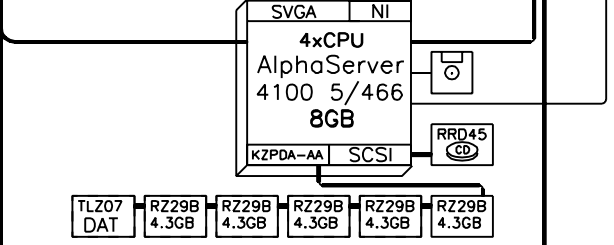

FDDI FDDI FDDI

Ethernet IEEE 802.3

AlphaServer 4100 Cluster

8x4x8

Memory Channel Hub
100MB/s

- 8x4x8
- Eight systems, each
 - Four CPUs at 466MHz
 - Four x 2GB = 8GB

1st Cabinet

2nd Cabinet

3rd Cabinet

4th Cabinet

digital 04-Jul-1997 Detail Layer
GEU00C

4100

AlphaServer 4100 Cluster 8x4x8
GOLDEN EGGS Visual Configurations, Helsinki