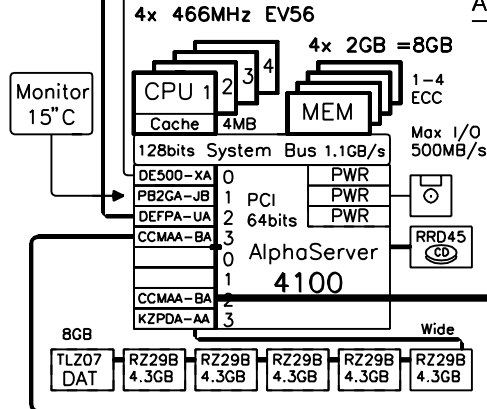

FDDI FDDI FDDI

Ethernet IEEE 802.3

AlphaServer 4100 Cluster

8x4x8

Memory Channel Hub
100MB/s

- 8x4x8
- Eight systems, each
 - Four CPUs at 466MHz
 - Four x 2GB = 8GB

1st Cabinet

2nd Cabinet

3rd Cabinet

4th Cabinet

digital 04-Jul-1997 Detail Layer
GEU00C

4100

AlphaServer 4100 Cluster 8x4x8
GOLDEN EGGS Visual Configurations, Helsinki