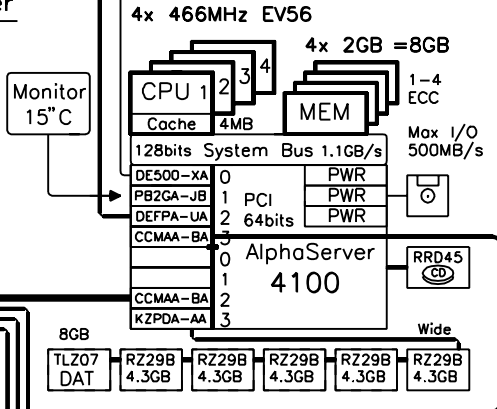

FDDI FDDI FDDI

Ethernet IEEE 802.3

AlphaServer 4100 Cluster

8x4x8

Memory Channel Hub
100MB/s

- 8x4x8
- Eight systems, each
 - Four CPUs at 466MHz
 - Four x 2GB = 8GB

1st Cabinet

2nd Cabinet

3rd Cabinet

4th Cabinet

digital 04-Jul-1997 Detail Layer
GEU00C

4100

AlphaServer 4100 Cluster 8x4x8
GOLDEN EGGS Visual Configurations, Helsinki