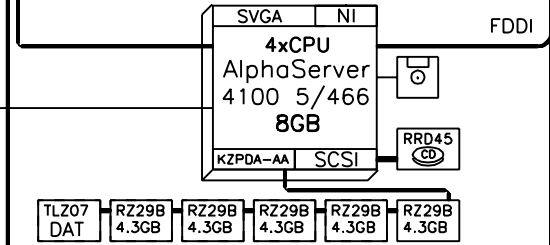

FDDI FDDI FDDI

Ethernet IEEE 802.3

AlphaServer 4100 Cluster

8x4x8

Memory Channel Hub
100MB/s

- 8x4x8
- Eight systems, each
 - Four CPUs at 466MHz
 - Four x 2GB = 8GB

1st Cabinet

2nd Cabinet

3rd Cabinet

4th Cabinet

digital 04-Jul-1997 Detail Layer
GEU00C

4100

AlphaServer 4100 Cluster 8x4x8
GOLDEN EGGS Visual Configurations, Helsinki