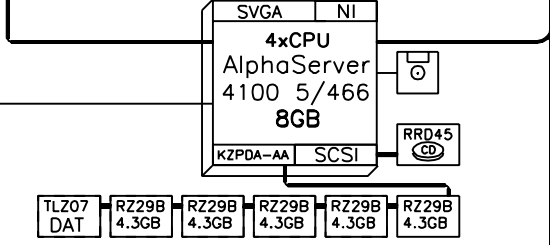

FDDI FDDI FDDI

Ethernet IEEE 802.3

AlphaServer 4100 Cluster

8x4x8

Memory Channel Hub
100MB/s

- 8x4x8
- Eight systems, each
 - Four CPUs at 466MHz
 - Four x 2GB = 8GB

1st Cabinet

2nd Cabinet

3rd Cabinet

4th Cabinet

digital 04-Jul-1997 Detail Layer
GEU00C

4100

AlphaServer 4100 Cluster 8x4x8
GOLDEN EGGS Visual Configurations, Helsinki