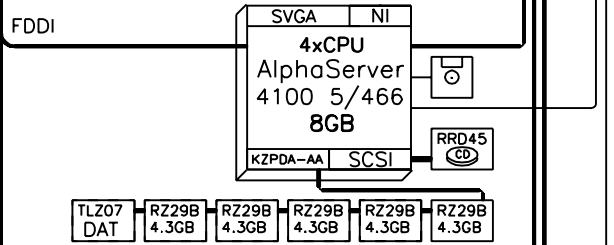

FDDI FDDI FDDI

Ethernet IEEE 802.3

AlphaServer 4100 Cluster

8x4x8

Memory Channel Hub
100MB/s

- 8x4x8
- Eight systems, each
 - Four CPUs at 466MHz
 - Four x 2GB = 8GB

1st Cabinet

2nd Cabinet

3rd Cabinet

4th Cabinet

digital 04-Jul-1997 Detail Layer
GEU00C

4100

AlphaServer 4100 Cluster 8x4x8
GOLDEN EGGS Visual Configurations, Helsinki