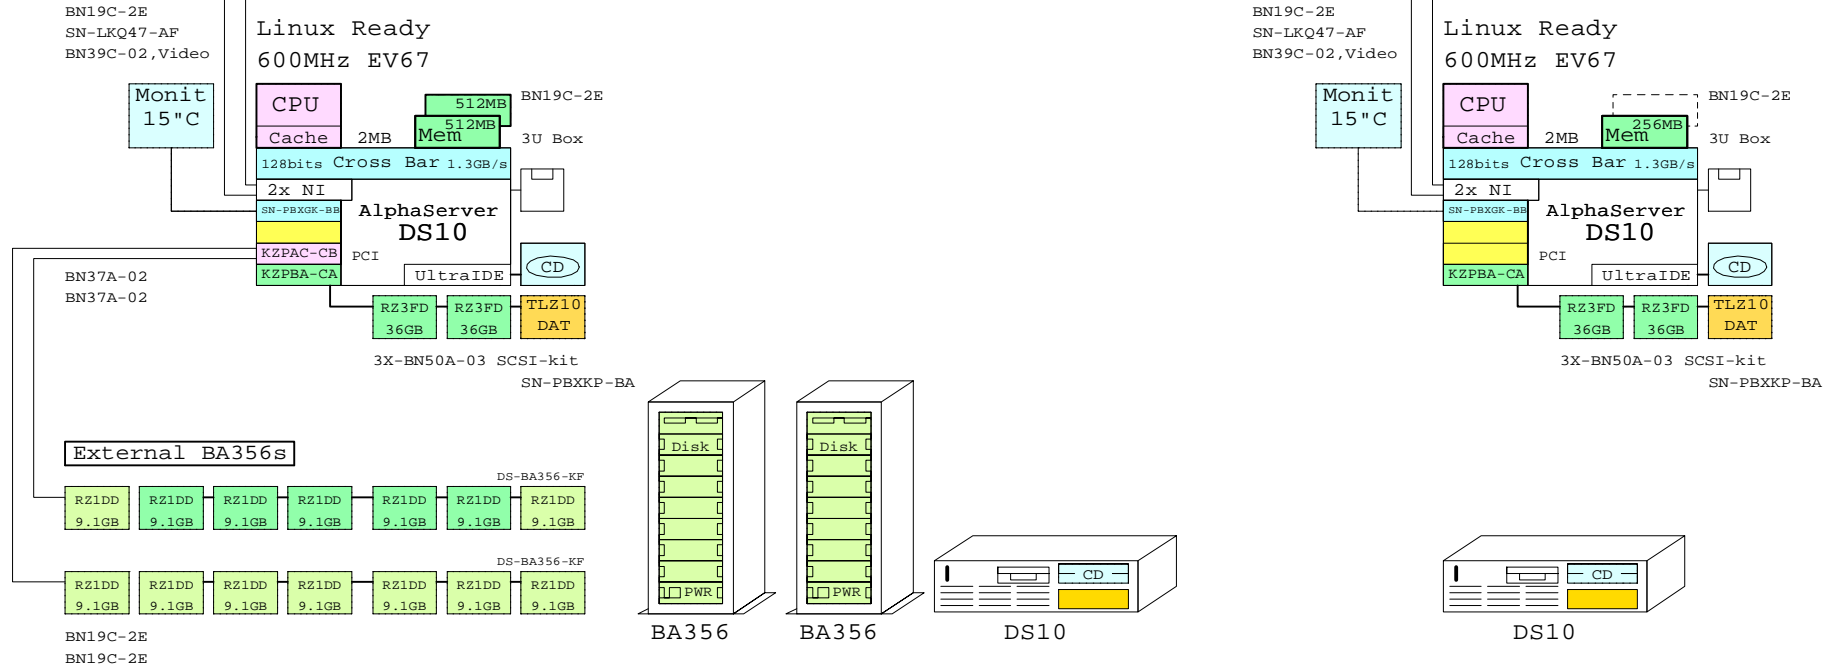

Ethernet  
Ethernet

DS10 Linux Ready Uscsi-based + External RAID

DS10 Linux Ready One-box

Bill of Material for Uscsi-system

	Part Number	Qty	Description
1	DJ-73BAA-EA	1	AS DS10 67/600 512MB Linux Ready
1.1	3R-VRQV5-24	1	COMPAQ V55 CLR MON,NH,TCO95
1.2	3X-MS310-DA	1	DS10 512MB DIMM MEM
1.3	BN19C-2E	1	PowerCable 240V, C-Europe
1.4	BN39C-02	1	1.8 Video Extension Cable ****
1.5	DS-RZ3FD-WA	2	36.4GB 10kRPM Ultra3 SCSI Disk
1.6	KZPAC-CB	1	3 Chan. SCSI RAID 8MB UltraW
1.7	KZPBA-CA	1	PCI to UltraSCSI Adapter UWSE
1.8	SN-PBXGK-BB	1	Elsa Gloria Synergy 8M Video Graphics
1.9	TLZ10-LB	1	12/24GB 4mm DAT 5.25" HH
2	DS-BA356-KF	1	Pedestal Storage, UltraW, Single-Bus
2.1	DS-RZ1DD-VW	7	9.1GB 10000r UltraSCSI disk
3	DS-BA356-KF	1	Pedestal Storage, UltraW, Single-Bus
3.1	DS-RZ1DD-VW	7	9.1GB 10000r UltraSCSI disk
4	3X-BN50A-03	1	SCSI cable kit, LED,3x disk
5	SN-LKQ47-AF	1	102 KEY KYBD,NON-WIN, Finnish
6	SN-PBXKP-BA	1	WIDE TO NARROW SCSI ADAPTER
7	BN19C-2E	3	PowerCable 240V, C-Europe
8	BN37A-02	2	Ultra Chl VHDCI - VHDCI

Bill of Material for one-box system

	Part Number	Qty	Description
1	DJ-73BAA-DA	1	AS DS10 67/600 256MB Linux Ready
1.1	3R-VRQV5-24	1	COMPAQ V55 CLR MON,NH,TCO95
1.2	BN19C-2E	1	PowerCable 240V, C-Europe
1.3	BN39C-02	1	1.8 Video Extension Cable ****
1.4	DS-RZ3FD-WA	2	36.4GB 10kRPM Ultra3 SCSI Disk
1.5	KZPBA-CA	1	PCI to UltraSCSI Adapter UWSE
1.6	SN-PBXGK-BB	1	Elsa Gloria Synergy 8M Video Graphics
1.7	TLZ10-LB	1	12/24GB 4mm DAT 5.25" HH
2	3X-BN50A-03	1	SCSI cable kit, LED,3x disk
3	SN-LKQ47-AF	1	102 KEY KYBD,NON-WIN, Finnish
4	SN-PBXKP-BA	1	WIDE TO NARROW SCSI ADAPTER
5	BN19C-2E	1	PowerCable 240V, C-Europe