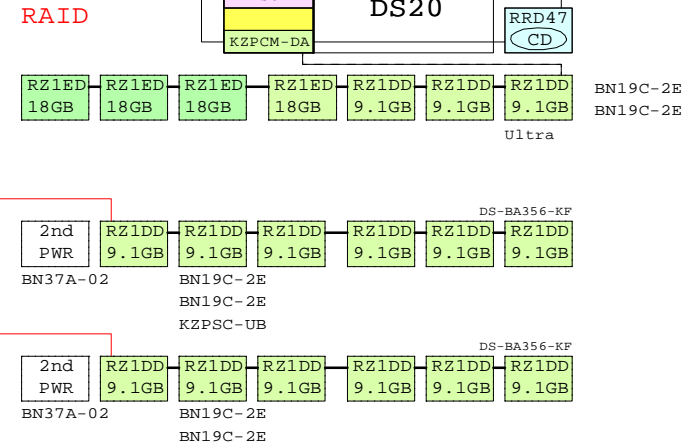

FDDI

Ethernet

DS20 expanded Linux system

SN-LKQ47-AF
BN39C-02, Video
BN19C-2E

TZ89N
DLT
35/70GB
BN19C-2E
BN21K-05

Monit
15" C

Linux Ready
500MHz EV6

Bill of material

	Part Number	Qty	Description
1	DJ-55NJA-EA	1	AS DS20 6/500 512MB,PED,O/SLESS
1.1	3R-VRQV5-24	1	COMPAQ V55 CLR MON,NH,TCO95
1.2	3X-KN310-AD	1	AS DS20 6/500 SMP UPG for Linux
1.3	DEFPA-AB	1	PCI to FDDI SAS
1.4	DS-RZ1DD-VW	3	9.1GB 10000r UltraSCSI disk
1.5	DS-RZ1ED-VW	4	18.2GB 10000r UltraSCSI disk
1.6	H7899-AA	1	As DS20 Power Supply
1.7	KZPBA-CA	1	PCI to UltraSCSI Adapter UWSE
1.8	KZPCM-DA	1	Dual Uscsi with FastEther PCI
1.9	KZPSC-BA	1	PCI BACPLANE RAID 3 CHANNEL
1.10	MS340-CA	1	DS20 256MB SDIMM MEM 4x64MB
1.11	SN-PBXGK-BB	1	Elsa Gloria Synergy 8M Video Graphics
1.12	TLZ10-LB	1	12/24GB 4mm DAT 5.25" HH
2	DS-BA356-KF	1	Pedestal Storage, UltraW, Single-Bus
2.1	CK-BA35X-HH	1	180W Stor.Shelf PWR for AS4x00
2.2	DS-RZ1DD-VW	6	9.1GB 10000r UltraSCSI disk
3	DS-BA356-KF	1	Pedestal Storage, UltraW, Single-Bus
3.1	CK-BA35X-HH	1	180W Stor.Shelf PWR for AS4x00
3.2	DS-RZ1DD-VW	6	9.1GB 10000r UltraSCSI disk
4	DS-TZ89N-TA	1	35/70GB SE DLT-tape TT FWSE
5	BN39C-02	1	1.8 Video Extension Cable ****
6	SN-LKQ47-AF	1	102 KEY KYBD, NON-WIN, Finnish
7	BN19C-2E	8	PowerCable 240V, C-Europe
8	BN37A-02	2	Ultra Cbl VHDCI - VHDCI
9	KZPSC-UB	1	Battery Backup for KZPSC
10	BN21K-05	1	68HD SCSI cable 5m