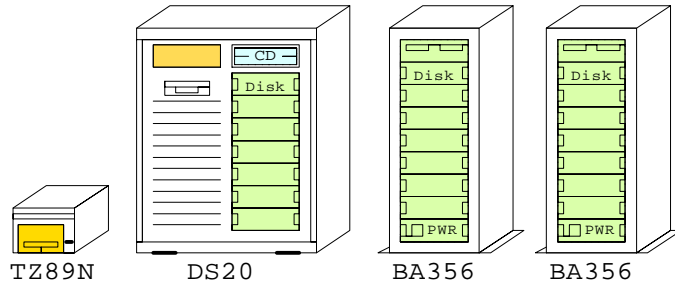

FDDI

Ethernet

DS20 expanded Linux system

SN-LKQ47-AF
BN39C-02, Video
BN19C-2E

TZ89N
DLT
35/70GB
BN19C-2E
BN21K-05

Monit
15" C

Linux Ready
500MHz EV6

Bill of material

	Part Number	Qty	Description
1	DJ-55NJA-EA	1	AS DS20 6/500 512MB,PED,O/SLESS
1.1	3R-VRQV5-24	1	COMPAQ V55 CLR MON,NH,TCO95
1.2	3X-KN310-AD	1	AS DS20 6/500 SMP UPG for Linux
1.3	DEFPA-AB	1	PCI to FDDI SAS
1.4	DS-RZ1DD-VW	3	9.1GB 10000r UltraSCSI disk
1.5	DS-RZ1ED-VW	4	18.2GB 10000r UltraSCSI disk
1.6	H7899-AA	1	As DS20 Power Supply
1.7	KZPBA-CA	1	PCI to UltraSCSI Adapter UWSE
1.8	KZPCM-DA	1	Dual Uscsi with FastEther PCI
1.9	KZPSC-BA	1	PCI BACPLANE RAID 3 CHANNEL
1.10	MS340-CA	1	DS20 256MB SDIMM MEM 4x64MB
1.11	SN-PBXGK-BB	1	Elsa Gloria Synergy 8M Video Graphics
1.12	TLZ10-LB	1	12/24GB 4mm DAT 5.25" HH
2	DS-BA356-KF	1	Pedestal Storage, UltraW, Single-Bus
2.1	CK-BA35X-HH	1	180W Stor.Shelf PWR for AS4x00
2.2	DS-RZ1DD-VW	6	9.1GB 10000r UltraSCSI disk
3	DS-BA356-KF	1	Pedestal Storage, UltraW, Single-Bus
3.1	CK-BA35X-HH	1	180W Stor.Shelf PWR for AS4x00
3.2	DS-RZ1DD-VW	6	9.1GB 10000r UltraSCSI disk
4	DS-TZ89N-TA	1	35/70GB SE DLT-tape TT FWSE
5	BN39C-02	1	1.8 Video Extension Cable ****
6	SN-LKQ47-AF	1	102 KEY KYBD, NON-WIN, Finnish
7	BN19C-2E	8	PowerCable 240V, C-Europe
8	BN37A-02	2	Ultra Cbl VHDCI - VHDCI
9	KZPSC-UB	1	Battery Backup for KZPSC
10	BN21K-05	1	68HD SCSI cable 5m