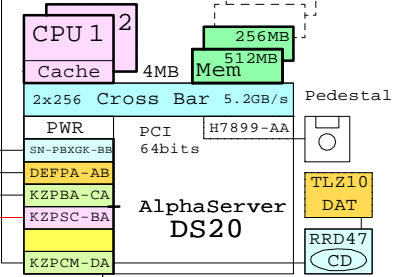

FDDI

Ethernet

DS20 expanded Linux system

SN-LKQ47-AF
BN39C-02, Video
BN19C-2E

TZ89N
DLT
35/70GB
BN19C-2E
BN21K-05

Monit
15" C

Linux Ready
500MHz EV6

Bill of material

	Part Number	Qty	Description
1	DJ-55NJA-EA	1	AS DS20 6/500 512MB,PED,O/SLESS
1.1	3R-VRQV5-24	1	COMPAQ V55 CLR MON,NH,TCO95
1.2	3X-KN310-AD	1	AS DS20 6/500 SMP UPG for Linux
1.3	DEFPA-AB	1	PCI to FDDI SAS
1.4	DS-RZ1DD-VW	3	9.1GB 10000r UltraSCSI disk
1.5	DS-RZ1ED-VW	4	18.2GB 10000r UltraSCSI disk
1.6	H7899-AA	1	As DS20 Power Supply
1.7	KZPBA-CA	1	PCI to UltraSCSI Adapter UWSE
1.8	KZPCM-DA	1	Dual Uscsi with FastEther PCI
1.9	KZPSC-BA	1	PCI BACPLANE RAID 3 CHANNEL
1.10	MS340-CA	1	DS20 256MB SDIMM MEM 4x64MB
1.11	SN-PBXGK-BB	1	Elsa Gloria Synergy 8M Video Graphics
1.12	TLZ10-LB	1	12/24GB 4mm DAT 5.25" HH
2	DS-BA356-KF	1	Pedestal Storage, UltraW, Single-Bus
2.1	CK-BA35X-HH	1	180W Stor.Shelf PWR for AS4x00
2.2	DS-RZ1DD-VW	6	9.1GB 10000r UltraSCSI disk
3	DS-BA356-KF	1	Pedestal Storage, UltraW, Single-Bus
3.1	CK-BA35X-HH	1	180W Stor.Shelf PWR for AS4x00
3.2	DS-RZ1DD-VW	6	9.1GB 10000r UltraSCSI disk
4	DS-TZ89N-TA	1	35/70GB SE DLT-tape TT FWSE
5	BN39C-02	1	1.8 Video Extension Cable ****
6	SN-LKQ47-AF	1	102 KEY KYBD, NON-WIN, Finnish
7	BN19C-2E	8	PowerCable 240V, C-Europe
8	BN37A-02	2	Ultra Cbl VHDCI - VHDCI
9	KZPSC-UB	1	Battery Backup for KZPSC
10	BN21K-05	1	68HD SCSI cable 5m