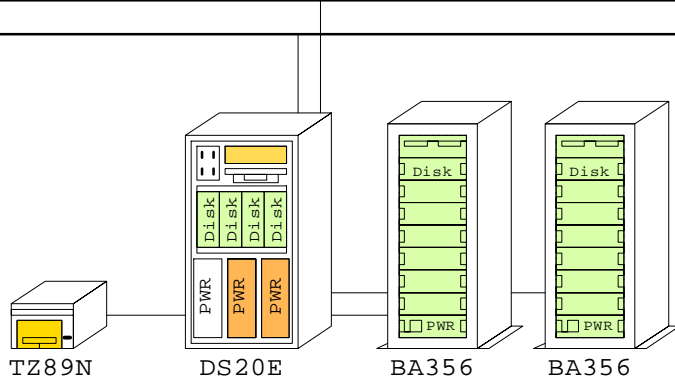

FDDI
Ethernet

DS20E expanded Linux system

Bill of material

	Part Number	Qty	Description
1	3X-BA56P-PA	1	DS20E Mini tower pedestal kit
1.1	3X-BC56C-2F	1	DS20E SCSI Cable Kit
1.2	BN19C-2E	3	PowerCable 240V, C-Europe
1.3	DJ-56NRA-EA	1	AS DS20E 6/500 512MB,Rack, Linux
1.3.1	3X-VRQV5-24	1	COMPAQ V55 CLR MON,NH,TC095
1.3.2	3X-BA611-4D	1	Disk Cage for DS20E, 4x disk
1.3.2.1	DS-RZ2DD-16	2	ES40 Disk 9.1GB 10k Ultra2 SCSI
1.3.2.2	DS-RZ2ED-16	2	ES40 Disk 18GB 10k Ultra2 SCSI
1.3.3	DEFPA-AB	1	PCI to FDDI SAS
1.3.4	FR-H7910-AA	1	Third power supply for DS20E
1.3.5	KN310-BD	1	AS DS20E 6/500 SMP UPG for Linux
1.3.6	KZPBA-CA	2	PCI to UltraSCSI Adapter UWSE
1.3.7	KZPCM-DA	1	Dual Uscsi with FastEther PCI
1.3.8	MS340-CA	1	DS20 256MB SDIMM MEM 4x64MB
1.3.9	MS340-DA	1	DS20 512MB SDIMM MEM 4x128MB
1.3.10	SN-KZPCA-AA	1	Single channel LVD adapter
1.3.11	SN-PBXGK-BB	1	Elsa Gloria Synergy 8M Video Graphics
1.3.12	TLZ10-LB	1	12/24GB 4mm DAT 5.25" HH
2	DS-BA356-KF	1	Pedestal Storage, UltraW, Single-Bus
2.1	BN19C-2E	2	PowerCable 240V, C-Europe
2.2	BN38C-02	1	Ultra Cbl VHDCI - 68HD
2.3	CK-BA35X-HH	1	180W Stor.Shelf PWR for AS4x00
2.4	DS-RZ1ED-VW	6	18.2GB 10000r UltraSCSI disk
3	DS-BA356-KF	1	Pedestal Storage, UltraW, Single-Bus
3.1	BN19C-2E	2	PowerCable 240V, C-Europe
3.2	BN38C-02	1	Ultra Cbl VHDCI - 68HD
3.3	CK-BA35X-HH	1	180W Stor.Shelf PWR for AS4x00
3.4	DS-RZ1ED-VW	6	18.2GB 10000r UltraSCSI disk
4	DS-TZ89N-TA	1	35/70GB SE DLT-tape TT FWSE
5	BN39C-02	1	1.8 Video Extension Cable ****
6	SN-LKQ47-AF	1	102 KEY KYBD, NON-WIN, Finnish
7	BN19C-2E	2	PowerCable 240V, C-Europe
8	BN38C-02	1	Ultra Cbl VHDCI - 68HD