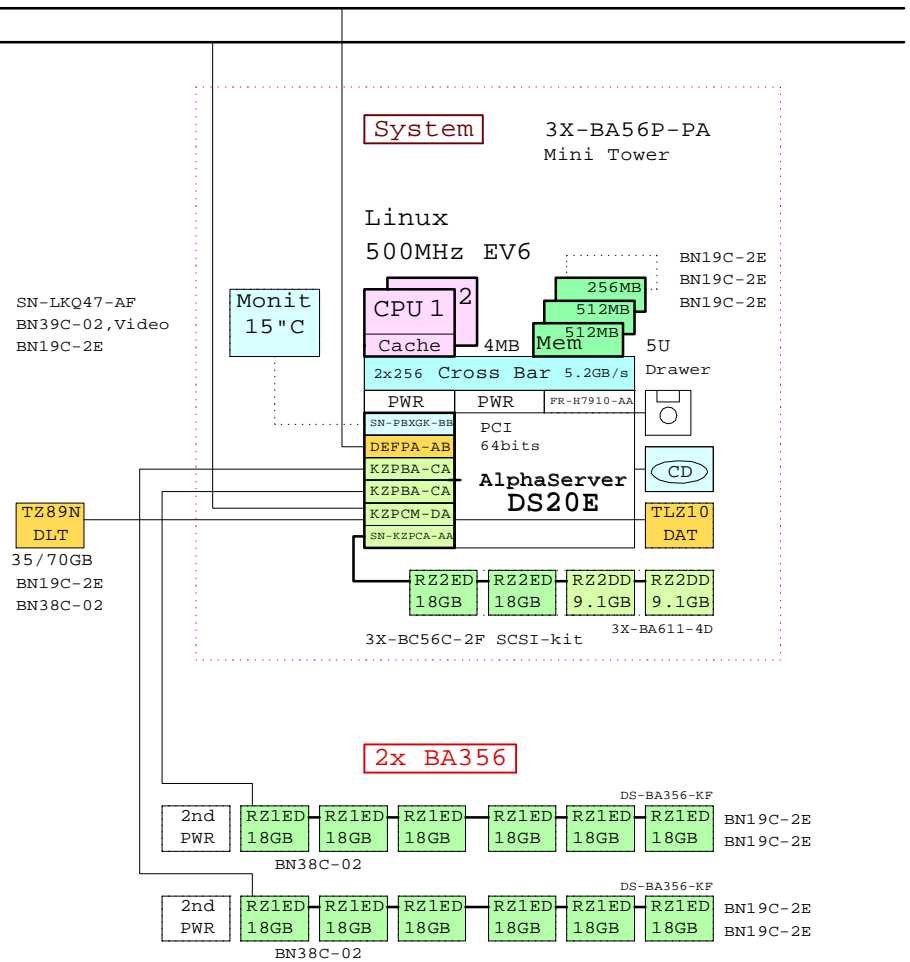

FDDI
Ethernet

DS20E expanded Linux system

Bill of material

	Part Number	Qty	Description
1	3X-BA56P-PA	1	DS20E Mini tower pedestal kit
1.1	3X-BC56C-2F	1	DS20E SCSI Cable Kit
1.2	BN19C-2E	3	PowerCable 240V, C-Europe
1.3	DJ-56NRA-EA	1	AS DS20E 6/500 512MB,Rack, Linux
1.3.1	3X-VRQV5-24	1	COMPAQ V55 CLR MON,NH,TC095
1.3.2	3X-BA611-4D	1	Disk Cage for DS20E, 4x disk
1.3.2.1	DS-RZ2DD-16	2	ES40 Disk 9.1GB 10k Ultra2 SCSI
1.3.2.2	DS-RZ2ED-16	2	ES40 Disk 18GB 10k Ultra2 SCSI
1.3.3	DEFPA-AB	1	PCI to FDDI SAS
1.3.4	FR-H7910-AA	1	Third power supply for DS20E
1.3.5	KN310-BD	1	AS DS20E 6/500 SMP UPG for Linux
1.3.6	KZPBA-CA	2	PCI to UltraSCSI Adapter UWSE
1.3.7	KZPCM-DA	1	Dual Uscsi with FastEther PCI
1.3.8	MS340-CA	1	DS20 256MB SDIMM MEM 4x64MB
1.3.9	MS340-DA	1	DS20 512MB SDIMM MEM 4x128MB
1.3.10	SN-KZPCA-AA	1	Single channel LVD adapter
1.3.11	SN-PBXGK-BB	1	Elsa Gloria Synergy 8M Video Graphics
1.3.12	TLZ10-LB	1	12/24GB 4mm DAT 5.25" HH
2	DS-BA356-KF	1	Pedestal Storage, UltraW, Single-Bus
2.1	BN19C-2E	2	PowerCable 240V, C-Europe
2.2	BN38C-02	1	Ultra Cbl VHDCI - 68HD
2.3	CK-BA35X-HH	1	180W Stor.Shelf PWR for AS4x00
2.4	DS-RZ1ED-VW	6	18.2GB 10000r UltraSCSI disk
3	DS-BA356-KF	1	Pedestal Storage, UltraW, Single-Bus
3.1	BN19C-2E	2	PowerCable 240V, C-Europe
3.2	BN38C-02	1	Ultra Cbl VHDCI - 68HD
3.3	CK-BA35X-HH	1	180W Stor.Shelf PWR for AS4x00
3.4	DS-RZ1ED-VW	6	18.2GB 10000r UltraSCSI disk
4	DS-TZ89N-TA	1	35/70GB SE DLT-tape TT FWSE
5	BN39C-02	1	1.8 Video Extension Cable ****
6	SN-LKQ47-AF	1	102 KEY KYBD, NON-WIN, Finnish
7	BN19C-2E	2	PowerCable 240V, C-Europe
8	BN38C-02	1	Ultra Cbl VHDCI - 68HD

14-Dec-1999 GTALDS20E1
Matti.Patari@compaq.com

AlphaServer DS20E Linux System
GOLDEN EGGS Visuals, Helsinki

This template is included in the present GOLDEN EGGS Software kit.

DS20E Linux