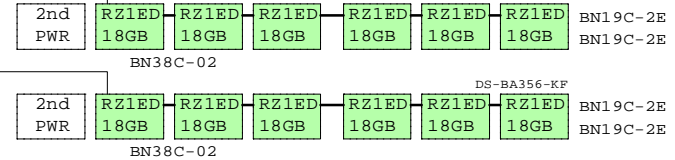

FDDI
Ethernet

DS20E expanded Linux system

System 3X-BA56P-PB
Mini Tower 667MHz

Linux Ready
667MHz EV67

SN-LKQ47-AF
BN39C-02, Video
BN19C-2E

Monit
15" C

TZ89N
DLT
35/70GB
BN19C-2E
BN38C-02

2x BA356

Bill of material

	Part Number	Qty	Description
1	3X-BA56P-PB	1	DS20E Mini tower pedestal kit,667MHz
1.1	BN19C-2E	3	PowerCable 240V, C-Europe
1.2	DJ-56PAA-EA	1	AS DS20E 6/667 512MB,Rack, Linux
1.2.1	3R-VRQV5-24	1	COMPAQ V55 CLR MON,NH,TC095
1.2.2	3X-BA611-4D	1	Disk Cage for DS20E, 4x disk
1.2.2.1	3R-A0585-AA	4	18.2GB Uscsi3 10k Universal disk
1.2.3	3X-BC56C-2F	1	DS20E SCSI Cable Kit
1.2.4	3X-DEFFA-DC	1	PCI to FDDI DAS MMF with SC,Universal
1.2.5	3X-KZPCA-AA	1	Single channel LVD adapter
1.2.6	FR-H7910-AA	1	Third power supply for DS20E
1.2.7	KN311-BD	1	AS DS20E 6/667 SMP UPG for Linux
1.2.8	KZPBA-CA	2	PCI to UltraSCSI Adapter UWSE
1.2.9	KZPCM-DA	1	Dual Uscsi with FastEther PCI
1.2.10	MS340-CA	1	DS20 256MB SDIMM MEM 4x64MB
1.2.11	MS340-DA	1	DS20 512MB SDIMM MEM 4x128MB
1.2.12	SN-PBXGK-BB	1	Elsa Gloria Synergy 8M Video Graphics
1.2.13	TLZ10-LB	1	12/24GB 4mm DAT 5.25" HH
2	DS-BA356-KF	1	Pedestal Storage, UltraW, Single-Bus
2.1	BN19C-2E	2	PowerCable 240V, C-Europe
2.2	BN38C-02	1	Ultra Cbl VHDCI - 68HD
2.3	CK-BA35X-HH	1	180W Stor.Shelf PWR for AS4x00
2.4	DS-RZ1ED-VW	6	18.2GB 10000r UltraSCSI disk
3	DS-BA356-KF	1	Pedestal Storage, UltraW, Single-Bus
3.1	BN19C-2E	2	PowerCable 240V, C-Europe
3.2	BN38C-02	1	Ultra Cbl VHDCI - 68HD
3.3	CK-BA35X-HH	1	180W Stor.Shelf PWR for AS4x00
3.4	DS-RZ1ED-VW	6	18.2GB 10000r UltraSCSI disk
4	DS-TZ89N-TA	1	35/70GB SE DLT-tape TT FWSE
5	BN39C-02	1	1.8 Video Extension Cable ****
6	SN-LKQ47-AF	1	102 KEY KYBD, NON-WIN, Finnish
7	BN19C-2E	2	PowerCable 240V, C-Europe
8	BN38C-02	1	Ultra Cbl VHDCI - 68HD