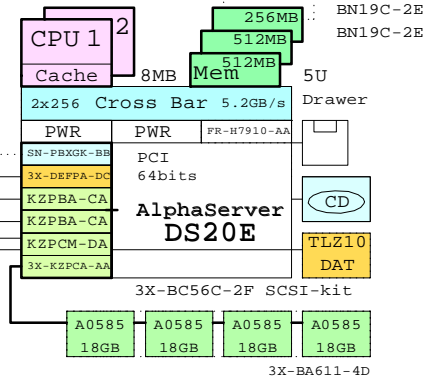

FDDI
Ethernet

DS20E expanded Linux system

System 3X-BA56P-PB
Mini Tower 667MHz

Linux Ready
667MHz EV67

SN-LKQ47-AF
BN39C-02, Video
BN19C-2E

Monit
15" C

TZ89N
DLT
35/70GB
BN19C-2E
BN38C-02

2x BA356

Bill of material

	Part Number	Qty	Description
1	3X-BA56P-PB	1	DS20E Mini tower pedestal kit,667MHz
1.1	BN19C-2E	3	PowerCable 240V, C-Europe
1.2	DJ-56PAA-EA	1	AS DS20E 6/667 512MB,Rack, Linux
1.2.1	3R-VRQV5-24	1	COMPAQ V55 CLR MON,NH,TC095
1.2.2	3X-BA611-4D	1	Disk Cage for DS20E, 4x disk
1.2.2.1	3R-A0585-AA	4	18.2GB Uscsi3 10k Universal disk
1.2.3	3X-BC56C-2F	1	DS20E SCSI Cable Kit
1.2.4	3X-DEFFA-DC	1	PCI to FDDI DAS MMF with SC,Universal
1.2.5	3X-KZPCA-AA	1	Single channel LVD adapter
1.2.6	FR-H7910-AA	1	Third power supply for DS20E
1.2.7	KN311-BD	1	AS DS20E 6/667 SMP UPG for Linux
1.2.8	KZPBA-CA	2	PCI to UltraSCSI Adapter UWSE
1.2.9	KZPCM-DA	1	Dual Uscsi with FastEther PCI
1.2.10	MS340-CA	1	DS20 256MB SDIMM MEM 4x64MB
1.2.11	MS340-DA	1	DS20 512MB SDIMM MEM 4x128MB
1.2.12	SN-PBXGK-BB	1	Elsa Gloria Synergy 8M Video Graphics
1.2.13	TLZ10-LB	1	12/24GB 4mm DAT 5.25" HH
2	DS-BA356-KF	1	Pedestal Storage, UltraW, Single-Bus
2.1	BN19C-2E	2	PowerCable 240V, C-Europe
2.2	BN38C-02	1	Ultra Cbl VHDCI - 68HD
2.3	CK-BA35X-HH	1	180W Stor.Shelf PWR for AS4x00
2.4	DS-RZ1ED-VW	6	18.2GB 10000r UltraSCSI disk
3	DS-BA356-KF	1	Pedestal Storage, UltraW, Single-Bus
3.1	BN19C-2E	2	PowerCable 240V, C-Europe
3.2	BN38C-02	1	Ultra Cbl VHDCI - 68HD
3.3	CK-BA35X-HH	1	180W Stor.Shelf PWR for AS4x00
3.4	DS-RZ1ED-VW	6	18.2GB 10000r UltraSCSI disk
4	DS-TZ89N-TA	1	35/70GB SE DLT-tape TT FWSE
5	BN39C-02	1	1.8 Video Extension Cable ****
6	SN-LKQ47-AF	1	102 KEY KYBD, NON-WIN, Finnish
7	BN19C-2E	2	PowerCable 240V, C-Europe
8	BN38C-02	1	Ultra Cbl VHDCI - 68HD