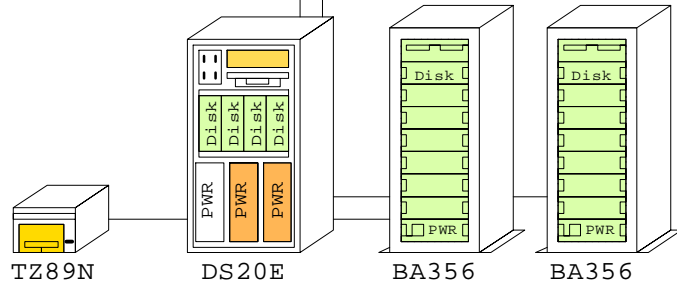

FDDI
Ethernet

DS20E expanded Linux system

System 3X-BA56P-PB
Mini Tower 667MHz

Linux Ready
667MHz EV67

SN-LKQ47-AF
BN39C-02, Video
BN19C-2E

Monit
15" C

TZ89N
DLT
35/70GB
BN19C-2E
BN38C-02

2x BA356

Bill of material

	Part Number	Qty	Description
1	3X-BA56P-PB	1	DS20E Mini tower pedestal kit,667MHz
1.1	BN19C-2E	3	PowerCable 240V, C-Europe
1.2	DJ-56PAA-EA	1	AS DS20E 6/667 512MB,Rack, Linux
1.2.1	3R-VRQV5-24	1	COMPAQ V55 CLR MON,NH,TC095
1.2.2	3X-BA611-4D	1	Disk Cage for DS20E, 4x disk
1.2.2.1	3R-A0585-AA	4	18.2GB Uscsi3 10k Universal disk
1.2.3	3X-BC56C-2F	1	DS20E SCSI Cable Kit
1.2.4	3X-DEFFA-DC	1	PCI to FDDI DAS MMF with SC,Universal
1.2.5	3X-KZPCA-AA	1	Single channel LVD adapter
1.2.6	FR-H7910-AA	1	Third power supply for DS20E
1.2.7	KN311-BD	1	AS DS20E 6/667 SMP UPG for Linux
1.2.8	KZPBA-CA	2	PCI to UltraSCSI Adapter UWSE
1.2.9	KZPCM-DA	1	Dual Uscsi with FastEther PCI
1.2.10	MS340-CA	1	DS20 256MB SDIMM MEM 4x64MB
1.2.11	MS340-DA	1	DS20 512MB SDIMM MEM 4x128MB
1.2.12	SN-PBXGK-BB	1	Elsa Gloria Synergy 8M Video Graphics
1.2.13	TLZ10-LB	1	12/24GB 4mm DAT 5.25" HH
2	DS-BA356-KF	1	Pedestal Storage, UltraW, Single-Bus
2.1	BN19C-2E	2	PowerCable 240V, C-Europe
2.2	BN38C-02	1	Ultra Cbl VHDCI - 68HD
2.3	CK-BA35X-HH	1	180W Stor.Shelf PWR for AS4x00
2.4	DS-RZ1ED-VW	6	18.2GB 10000r UltraSCSI disk
3	DS-BA356-KF	1	Pedestal Storage, UltraW, Single-Bus
3.1	BN19C-2E	2	PowerCable 240V, C-Europe
3.2	BN38C-02	1	Ultra Cbl VHDCI - 68HD
3.3	CK-BA35X-HH	1	180W Stor.Shelf PWR for AS4x00
3.4	DS-RZ1ED-VW	6	18.2GB 10000r UltraSCSI disk
4	DS-TZ89N-TA	1	35/70GB SE DLT-tape TT FWSE
5	BN39C-02	1	1.8 Video Extension Cable ****
6	SN-LKQ47-AF	1	102 KEY KYBD, NON-WIN, Finnish
7	BN19C-2E	2	PowerCable 240V, C-Europe
8	BN38C-02	1	Ultra Cbl VHDCI - 68HD