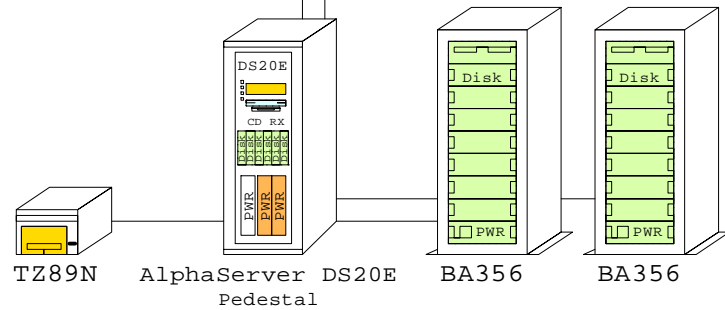

FDDI

Ethernet

DS20E expanded Linux system

Bill of material

	Part Number	Qty	Description
1	3X-BA56P-PB	1	DS20E Mini tower pedestal kit,667MHz
1.1	DJ-56PAA-EA	1	AS DS20E 6/667 512MB,Rack, Linux
1.1.1	3X-BC56C-2F	1	DS20E SCSI Cable Kit
1.1.2	3X-DEFPA-DC	1	PCI to FDDI DAS MMF with SC,Universal
1.1.3	3X-KZPCA-AA	1	Single channel LVD adapter
1.1.4	BA610-6D	1	ES40 Disk Drive Cage, 6-Bay
1.1.4.1	3R-A0585-AA	4	18.2GB Uscsi3 10k Universal disk 1"
1.1.5	FR-H7910-AA	1	Third power supply for DS20E
1.1.6	KN311-BD	1	AS DS20E 6/667 SMP UPG for Linux
1.1.7	KZPBA-CA	2	PCI to UltraSCSI Adapter UWSE
1.1.8	KZPCM-DA	1	Dual Uscsi with FastEther PCI
1.1.9	MS340-CA	1	DS20 256MB SDIMM MEM 4x64MB
1.1.10	MS340-DA	1	DS20 512MB SDIMM MEM 4x128MB
1.1.11	SN-PBXGK-BB	1	Elsa Gloria Synergy 8M Video Graphics
1.1.12	TLZ10-LB	1	12/24GB 4mm DAT 5.25" HH
2	DS-BA356-KF	1	Pedestal Storage, UltraW, Single-Bus
2.1	BN19C-2E	2	PowerCable 240V, C-Europe
2.2	BN38C-02	1	Ultra Cbl VHDCI - 68HD
2.3	CK-BA35X-HH	1	180W Stor.Shelf PWR for AS4x00
2.4	DS-RZ1ED-VW	6	18.2GB 10000r UltraSCSI disk
3	DS-BA356-KF	1	Pedestal Storage, UltraW, Single-Bus
3.1	BN19C-2E	2	PowerCable 240V, C-Europe
3.2	BN38C-02	1	Ultra Cbl VHDCI - 68HD
3.3	CK-BA35X-HH	1	180W Stor.Shelf PWR for AS4x00
3.4	DS-RZ1ED-VW	6	18.2GB 10000r UltraSCSI disk
4	3R-A2832-AA	1	COMPAQ Monitor S510 15" NH, EU
5	DS-TZ89N-TA	1	35/70GB SE DLT-tape TT FWSE
6	BN39C-02	1	1.8 Video Extension Cable ****
7	SN-LKQ47-AF	1	102 KEY KYBD, NON-WIN, Finnish
8	BN19C-2E	5	PowerCable 240V, C-Europe
9	BN38C-02	1	Ultra Cbl VHDCI - 68HD