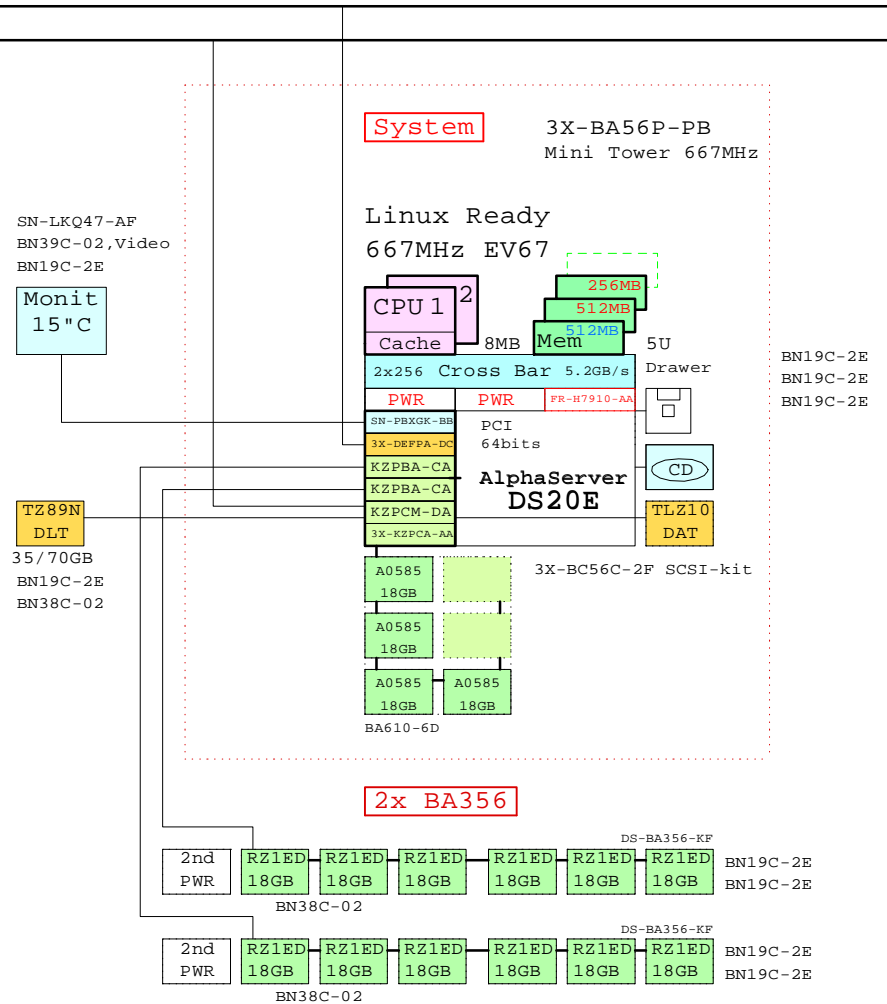

FDDI

Ethernet

DS20E expanded Linux system

Bill of material

	Part Number	Qty	Description
1	3X-BA56P-PB	1	DS20E Mini tower pedestal kit,667MHz
1.1	DJ-56PAA-EA	1	AS DS20E 6/667 512MB,Rack, Linux
1.1.1	3X-BC56C-2F	1	DS20E SCSI Cable Kit
1.1.2	3X-DEFPA-DC	1	PCI to FDDI DAS MMF with SC,Universal
1.1.3	3X-KZPCA-AA	1	Single channel LVD adapter
1.1.4	BA610-6D	1	ES40 Disk Drive Cage, 6-Bay
1.1.4.1	3R-A0585-AA	4	18.2GB Uscsi3 10k Universal disk 1"
1.1.5	FR-H7910-AA	1	Third power supply for DS20E
1.1.6	KN311-BD	1	AS DS20E 6/667 SMP UPG for Linux
1.1.7	KZPBA-CA	2	PCI to UltraSCSI Adapter UWSE
1.1.8	KZPCM-DA	1	Dual Uscsi with FastEther PCI
1.1.9	MS340-CA	1	DS20 256MB SDIMM MEM 4x64MB
1.1.10	MS340-DA	1	DS20 512MB SDIMM MEM 4x128MB
1.1.11	SN-PBXGK-BB	1	Elsa Gloria Synergy 8M Video Graphics
1.1.12	TLZ10-LB	1	12/24GB 4mm DAT 5.25" HH
2	DS-BA356-KF	1	Pedestal Storage, UltraW, Single-Bus
2.1	BN19C-2E	2	PowerCable 240V, C-Europe
2.2	BN38C-02	1	Ultra Cbl VHDCI - 68HD
2.3	CK-BA35X-HH	1	180W Stor.Shelf PWR for AS4x00
2.4	DS-RZ1ED-VW	6	18.2GB 10000r UltraSCSI disk
3	DS-BA356-KF	1	Pedestal Storage, UltraW, Single-Bus
3.1	BN19C-2E	2	PowerCable 240V, C-Europe
3.2	BN38C-02	1	Ultra Cbl VHDCI - 68HD
3.3	CK-BA35X-HH	1	180W Stor.Shelf PWR for AS4x00
3.4	DS-RZ1ED-VW	6	18.2GB 10000r UltraSCSI disk
4	3R-A2832-AA	1	COMPAQ Monitor S510 15" NH, EU
5	DS-TZ89N-TA	1	35/70GB SE DLT-tape TT FWSE
6	BN39C-02	1	1.8 Video Extension Cable ****
7	SN-LKQ47-AF	1	102 KEY KYBD, NON-WIN, Finnish
8	BN19C-2E	5	PowerCable 240V, C-Europe
9	BN38C-02	1	Ultra Cbl VHDCI - 68HD

[www.Compaq.com/golden-eggs](http://www.Compaq.com/golden-eggs)  
Since: Jun-2000

05-Feb-2001 GTALDS20EA  
Matti.Patari@compaq.com

AlphaServer DS20E Linux System  
GOLDEN EGGS Visuals, Helsinki

This template is included in the present GOLDEN EGGS Software kit.

DS20E Linux